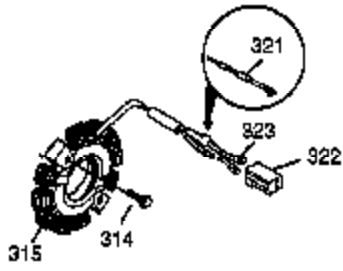

Ref #	Part Number	Qty	Description
3	650820	2	Screw, 1/4-20 x 1/2"
291	29774	1	Fuel Line
298	650665	2	Screw, 1/4-15 x 3/4"
301	36246	1	Fuel Cap
302A	650821	3	Screw, 10-32 x 1/2"
302	37098	1	Fuel Tank Extension
314	650873	1	Screw, 1/4-20 x 3/4"
315	611111	1	Alternator Coil (18 Watt) (Incl. 323)
323	611118	1	Terminal
341	37093	1	Fuel Tank Bracket
342	792028	2	Screw, 5/16-18 x 7/8"
345A	650821	1	Screw, 10-32 x 1/2"
361	650990	2	Screw, Torx T-30, 1/4-20 x 1/2"
369	651032	2	Screw, 12-16 x 5/8"
370	36261	1	Identification Decal