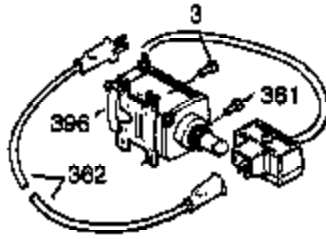

Ref #	Part Number	Qty	Description
420	730226	1	SAE 5W30 4-Cycle Engine Oil (Quart)

Ref #	Part Number	Qty	Description
3	650820	2	Screw, 1/4-20 x 1/2"
291	29774	1	Fuel Line
298	650665	2	Screw, 1/4-15 x 3/4"
301	36246	1	Fuel Cap
302A	650821	3	Screw, 10-32 x 1/2"
302	37098	1	Fuel Tank Extension
314	650873	1	Screw, 1/4-20 x 3/4"
315	611111	1	Alternator Coil (18 Watt) (Incl. 323)
323	611118	1	Terminal
341	37093	1	Fuel Tank Bracket
342	792028	2	Screw, 5/16-18 x 7/8"
345A	650821	1	Screw, 10-32 x 1/2"
361	650990	2	Screw, Torx T-30, 1/4-20 x 1/2"
369	651032	2	Screw, 12-16 x 5/8"
370	36261	1	Identification Decal