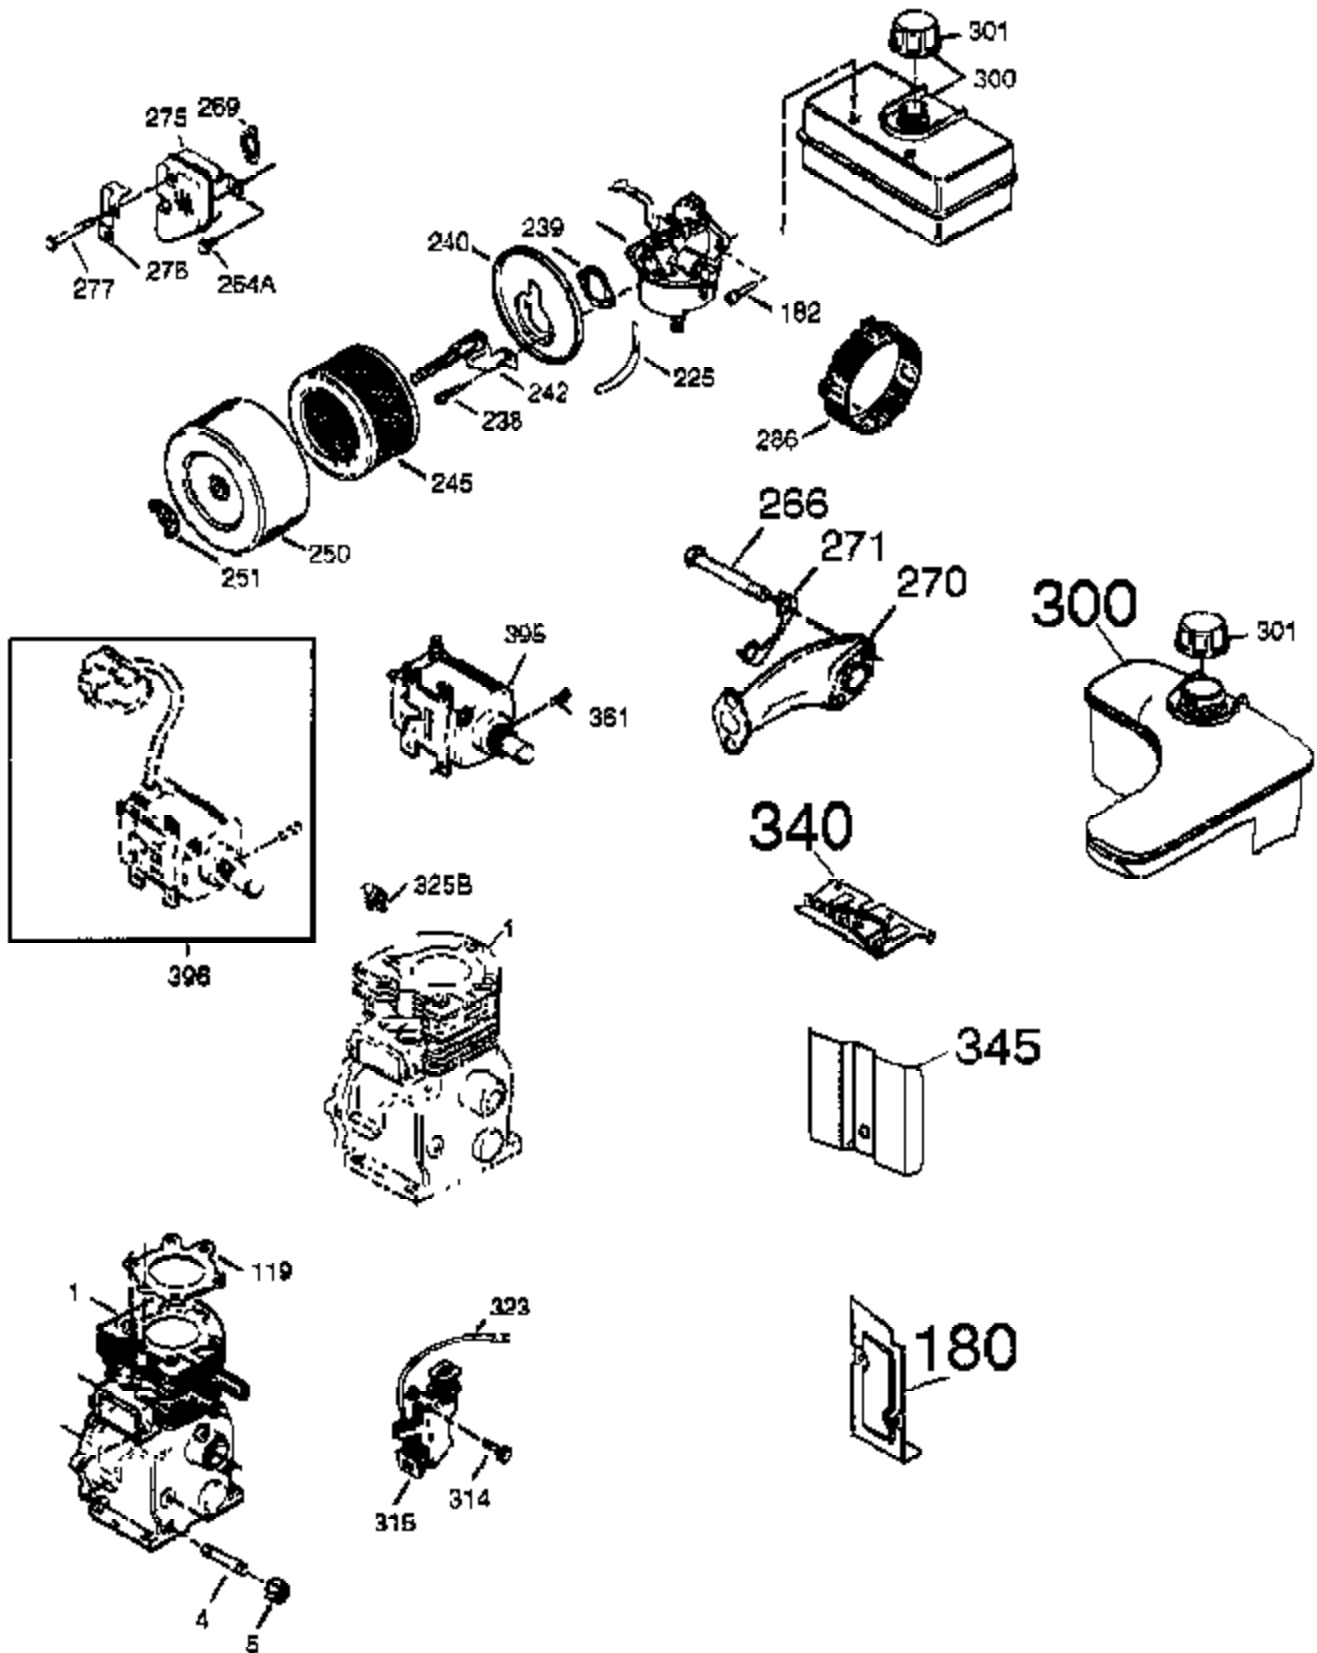

Ref #	Part Number	Qty	Description
1	37083	1	Cylinder (Incl. 2, 20, 72 & 80)
4	0	1	Oil Drain Extension (Purchase Locally)
5	30969	1	Extension Cap
119	36932	1	* Cylinder Head Gasket
180	37101	1	Blower Housing Extension
182	650517	2	Screw, 1/4-20 x 27/32"
264A	30063	1	Screw, Torx T-30, 1/4-20 x 1/2"
266	650876	2	Screw, 5/16-18 x 1-9/32"
269	35762	2	* Exhaust Gasket
270	37094	1	Exhaust Manifold
271	35293	1	Locking Plate
275	36542	1	Muffler
276	35348	1	Locking Plate
277	650877	2	Screw, 5/16-18 x 4-1/2"
300	37099	1	Fuel Tank (Incl. 292 & 301)
301	36246	1	Fuel Cap
314	650873	1	Screw, 1/4-20 x 3/4"
315	611111	1	Alternator Coil (18 Watt) (Incl. 323)
323	611118	1	Terminal
336	650821	1	Screw, 10-32 x 1/2"
340	37093	1	Fuel Tank Bracket
345	37097	1	Heat Baffle
361	650990	2	Screw, Torx T-30, 1/4-20 x 1/2"
369	651032	2	Screw, 12-16 x 5/8"
370I	34414	1	Warning Decal
371F	36253	1	Instruction Decal
395	33329D	1	Electric Starter Motor (110 Volt)