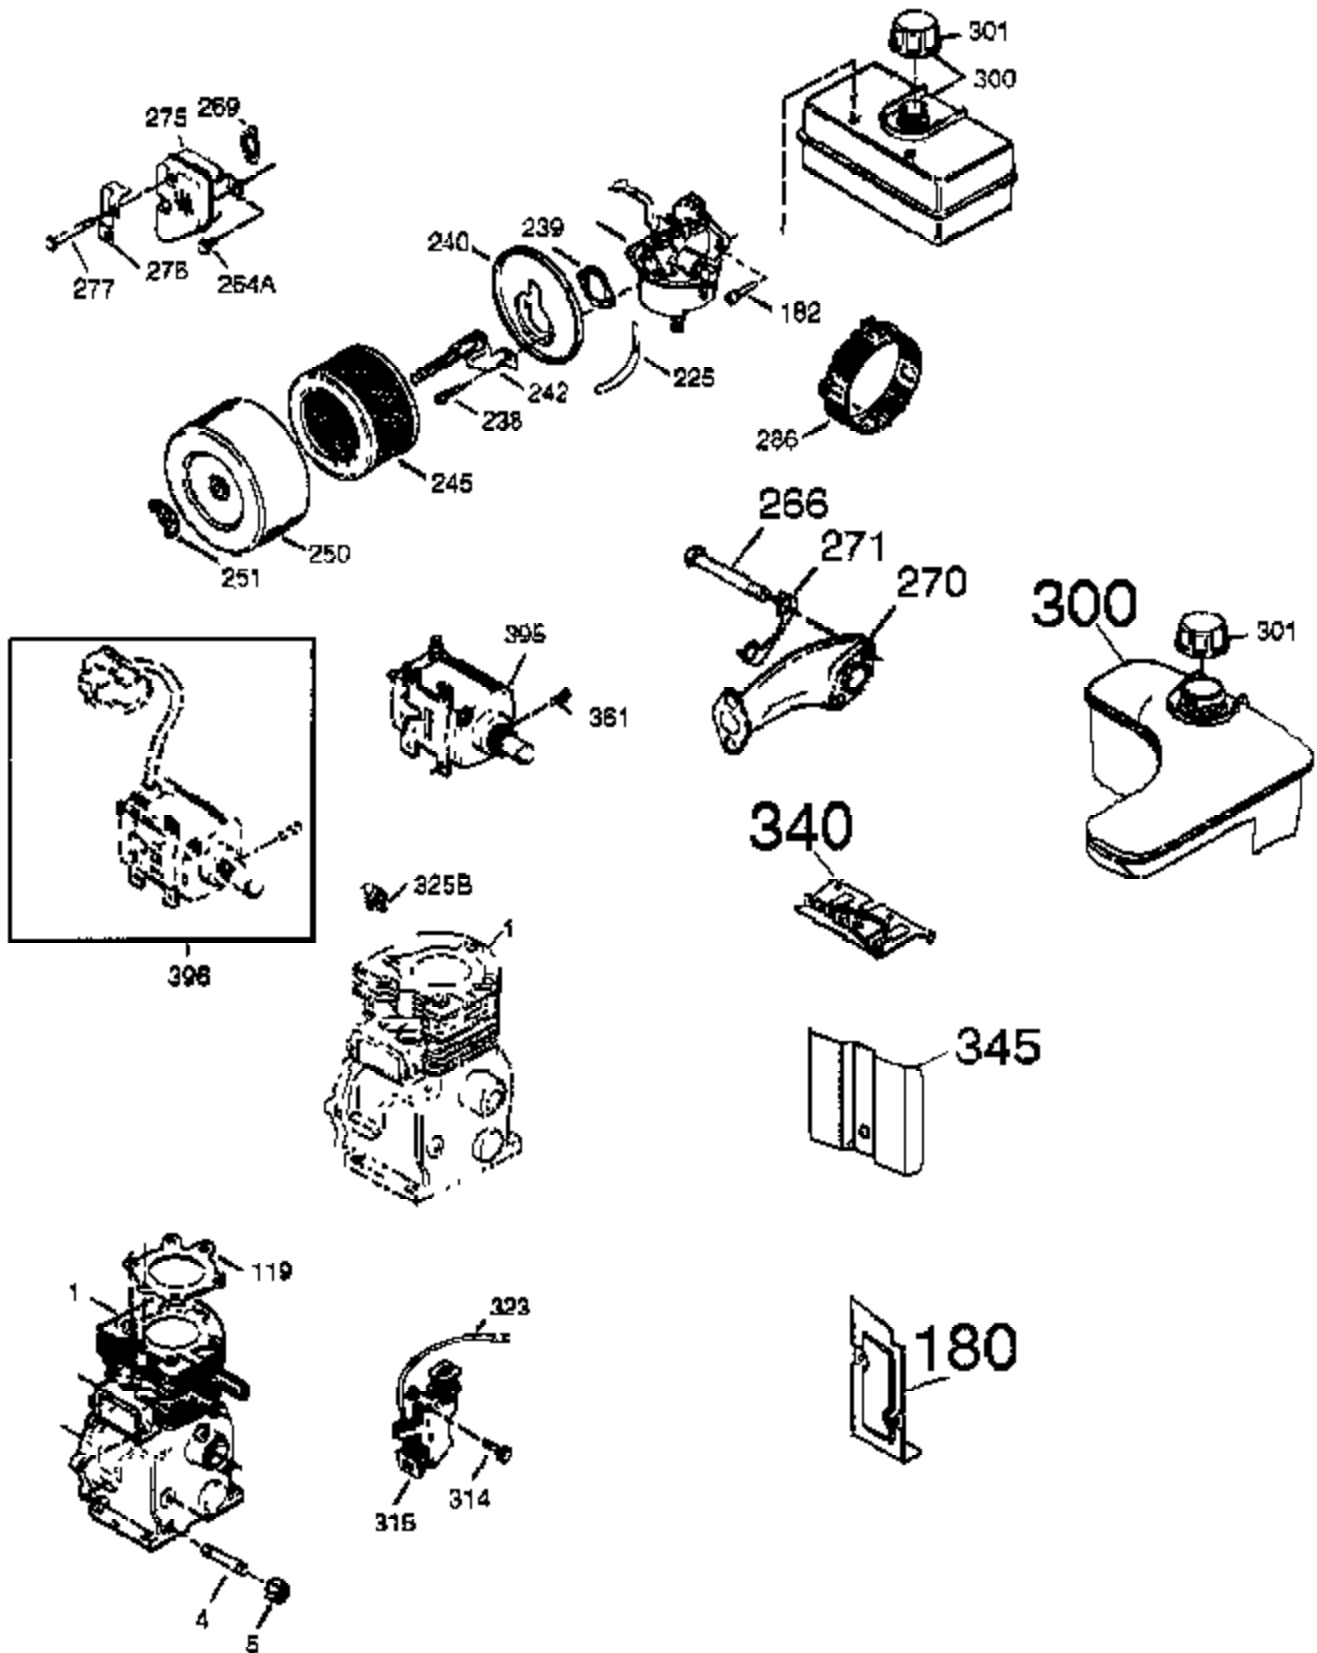

Ref #	Part Number	Qty	Description
1	37083	1	Cylinder (Incl. 2, 20, 72 & 80)
4	0	1	Oil Drain Extension (Purchase Locally)
5	30969	1	Extension Cap
119	36932	1	* Cylinder Head Gasket
180	37101	1	Blower Housing Extension
182	650517	2	Screw, 1/4-20 x 27/32"
264A	650738	1	Screw, 1/4-20 x 5/8"
266	650876	2	Screw, 5/16-18 x 1-9/32"
269	35762	2	* Exhaust Gasket
270	37263	1	Exhaust Manifold
271	35293	1	Locking Plate
275	37264	1	Muffler
276	35348	1	Locking Plate
277	650877	2	Screw, 5/16-18 x 4-1/2"
291A	29774	1	Fuel Line
300	37099	1	Fuel Tank (Incl. 292 & 301)
301	36246	1	Fuel Cap
314	650873	1	Screw, 1/4-20 x 3/4"
315	611111	1	Alternator Coil (18 Watt) (Incl. 323)
323	611118	1	Terminal
343	35079	1	Key Switch Bracket
345	37097	1	Heat Baffle
361	650990	2	Screw, Torx T-30, 1/4-20 x 1/2"
369	651032	2	Screw, 12-16 x 5/8"
370I	37119	1	Warning Decal
395	37105	1	Electric Starter Motor (120 Volt)