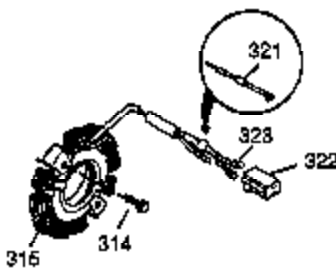

Ref #	Part Number	Qty	Description
3	650820	2	Screw, 1/4-20 x 1/2"
92	650880	1	Lock Washer
93	650881	1	Flywheel Nut
110A	36874	1	Ground Wire
110	35187	1	Ground Wire
161A	651034	1	Valve Cover Mounting Stud
163	650890	2	Lock Washer
182	650517	2	Screw, 1/4-20 x 27/32"
279	651011	5	Screw, 10-32 x 5/16"
280	37095	1	Heat Shield
285	35985B	1	Starter Cup
290	30962	1	Fuel Line
291	29774	1	Fuel Line
292	26460	4	Fuel Line Clamp
292	26460	4	Fuel Line Clamp
302A	650821	3	Screw, 10-32 x 1/2"
302	37098	1	Fuel Tank Extension
314	650873	1	Screw, 1/4-20 x 3/4"
315	611111	1	Alternator Coil (18 Watt) (Incl. 323)
323	611118	1	Terminal
361	650990	2	Screw, Torx T-30, 1/4-20 x 1/2"
369	651032	2	Screw, 12-16 x 5/8"
370F	36253	1	Instruction Decal
380	640105	1	Carburetor (Incl. 184)