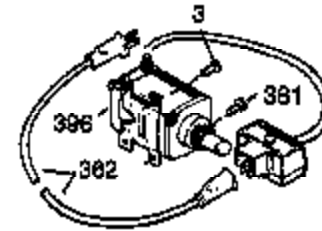

Ref #	Part Number	Qty	Description
3	650820	2	Screw, 1/4-20 x 1/2"
92	650880	1	Lock Washer
93	650881	1	Flywheel Nut
110A	36874	1	Ground Wire
110	35187	1	Ground Wire
161A	651034	1	Valve Cover Mounting Stud
163	650890	2	Lock Washer
182	650517	2	Screw, 1/4-20 x 27/32"
279	651011	5	Screw, 10-32 x 5/16"
280	37095	1	Heat Shield
285	35985B	1	Starter Cup
290	30962	1	Fuel Line
291	29774	1	Fuel Line
292	26460	4	Fuel Line Clamp
292	26460	4	Fuel Line Clamp
302A	650821	3	Screw, 10-32 x 1/2"
302	37098	1	Fuel Tank Extension
314	650873	1	Screw, 1/4-20 x 3/4"
315	611111	1	Alternator Coil (18 Watt) (Incl. 323)
323	611118	1	Terminal
361	650990	2	Screw, Torx T-30, 1/4-20 x 1/2"
369	651032	2	Screw, 12-16 x 5/8"
370F	36253	1	Instruction Decal
380	640105	1	Carburetor (Incl. 184)