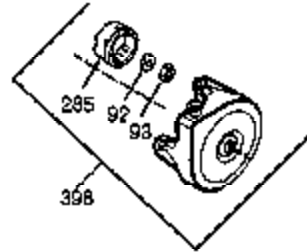

Ref #	Part Number	Qty	Description
3	650820	2	Screw, 1/4-20 x 1/2"
92	650880	1	Lock Washer
93	650881	1	Flywheel Nut
110A	36874	1	Ground Wire
110	35187	1	Ground Wire
161A	651034	1	Valve Cover Mounting Stud
163	650890	2	Lock Washer
182	650517	2	Screw, 1/4-20 x 27/32"
279	651011	5	Screw, 10-32 x 5/16"
280	37095	1	Heat Shield
285	35985B	1	Starter Cup
290	30962	1	Fuel Line
291	29774	1	Fuel Line
292	26460	4	Fuel Line Clamp
292	26460	4	Fuel Line Clamp
302A	650821	3	Screw, 10-32 x 1/2"
302	37098	1	Fuel Tank Extension
314	650873	1	Screw, 1/4-20 x 3/4"
315	611111	1	Alternator Coil (18 Watt) (Incl. 323)
323	611118	1	Terminal
361	650990	2	Screw, Torx T-30, 1/4-20 x 1/2"
369	651032	2	Screw, 12-16 x 5/8"
370F	36253	1	Instruction Decal
380	640105	1	Carburetor (Incl. 184)