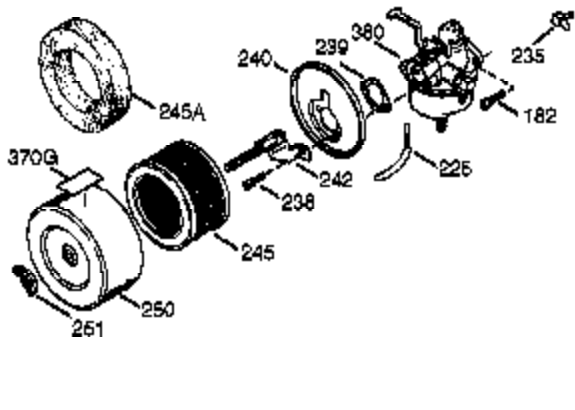

Ref #	Part Number	Qty	Description
3	650820	2	Screw, 1/4-20 x 1/2"
92	650880	1	Lock Washer
93	650881	1	Flywheel Nut
110A	36874	1	Ground Wire
110	35187	1	Ground Wire
161A	651034	1	Valve Cover Mounting Stud
163	650890	2	Lock Washer
182	650517	2	Screw, 1/4-20 x 27/32"
279	651011	5	Screw, 10-32 x 5/16"
280	37095	1	Heat Shield
285	35985B	1	Starter Cup
290	30962	1	Fuel Line
291	29774	1	Fuel Line
292	26460	4	Fuel Line Clamp
292	26460	4	Fuel Line Clamp
302A	650821	3	Screw, 10-32 x 1/2"
302	37098	1	Fuel Tank Extension
314	650873	1	Screw, 1/4-20 x 3/4"
315	611111	1	Alternator Coil (18 Watt) (Incl. 323)
323	611118	1	Terminal
361	650990	2	Screw, Torx T-30, 1/4-20 x 1/2"
369	651032	2	Screw, 12-16 x 5/8"
370F	36253	1	Instruction Decal
380	640105	1	Carburetor (Incl. 184)