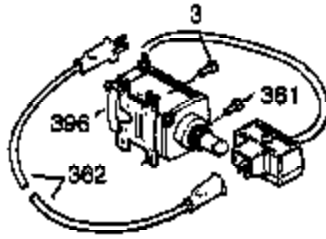

Ref #	Part Number	Qty	Description
3	650820	2	Screw, 1/4-20 x 1/2"
298	650665	2	Screw, 1/4-15 x 3/4"
301	35355	1	Fuel Cap
314	650873	1	Screw, 1/4-20 x 3/4"
315	611111	1	Alternator Coil (18 Watt) (Incl. 323)
323	611118	1	Terminal
341	35697	1	Fuel Tank Bracket
342	792028	2	Screw, 5/16-18 x 7/8"
345A	650876	2	Screw, 5/16-18 x 1-9/32"
396	33329E	1	Electric Starter Motor (Optional)
900	0		Replacement Engine None
900	0	1	Replacement Short Block, 758215 order from 71-999