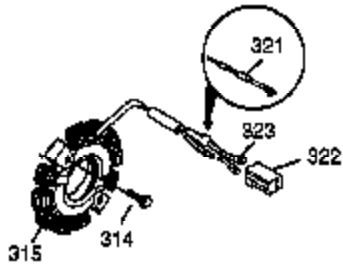

Ref #	Part Number	Qty	Description
3	650820	2	Screw, 1/4-20 x 1/2"
298	650665	2	Screw, 1/4-15 x 3/4"
301	35355	1	Fuel Cap
314	650873	1	Screw, 1/4-20 x 3/4"
315	611111	1	Alternator Coil (18 Watt) (Incl. 323)
323	611118	1	Terminal
341	35697	1	Fuel Tank Bracket
342	792028	2	Screw, 5/16-18 x 7/8"
345A	650876	2	Screw, 5/16-18 x 1-9/32"
396	33329E	1	Electric Starter Motor (Optional)
900	0		Replacement Engine None
900	0	1	Replacement Short Block, 758215 order from 71-999