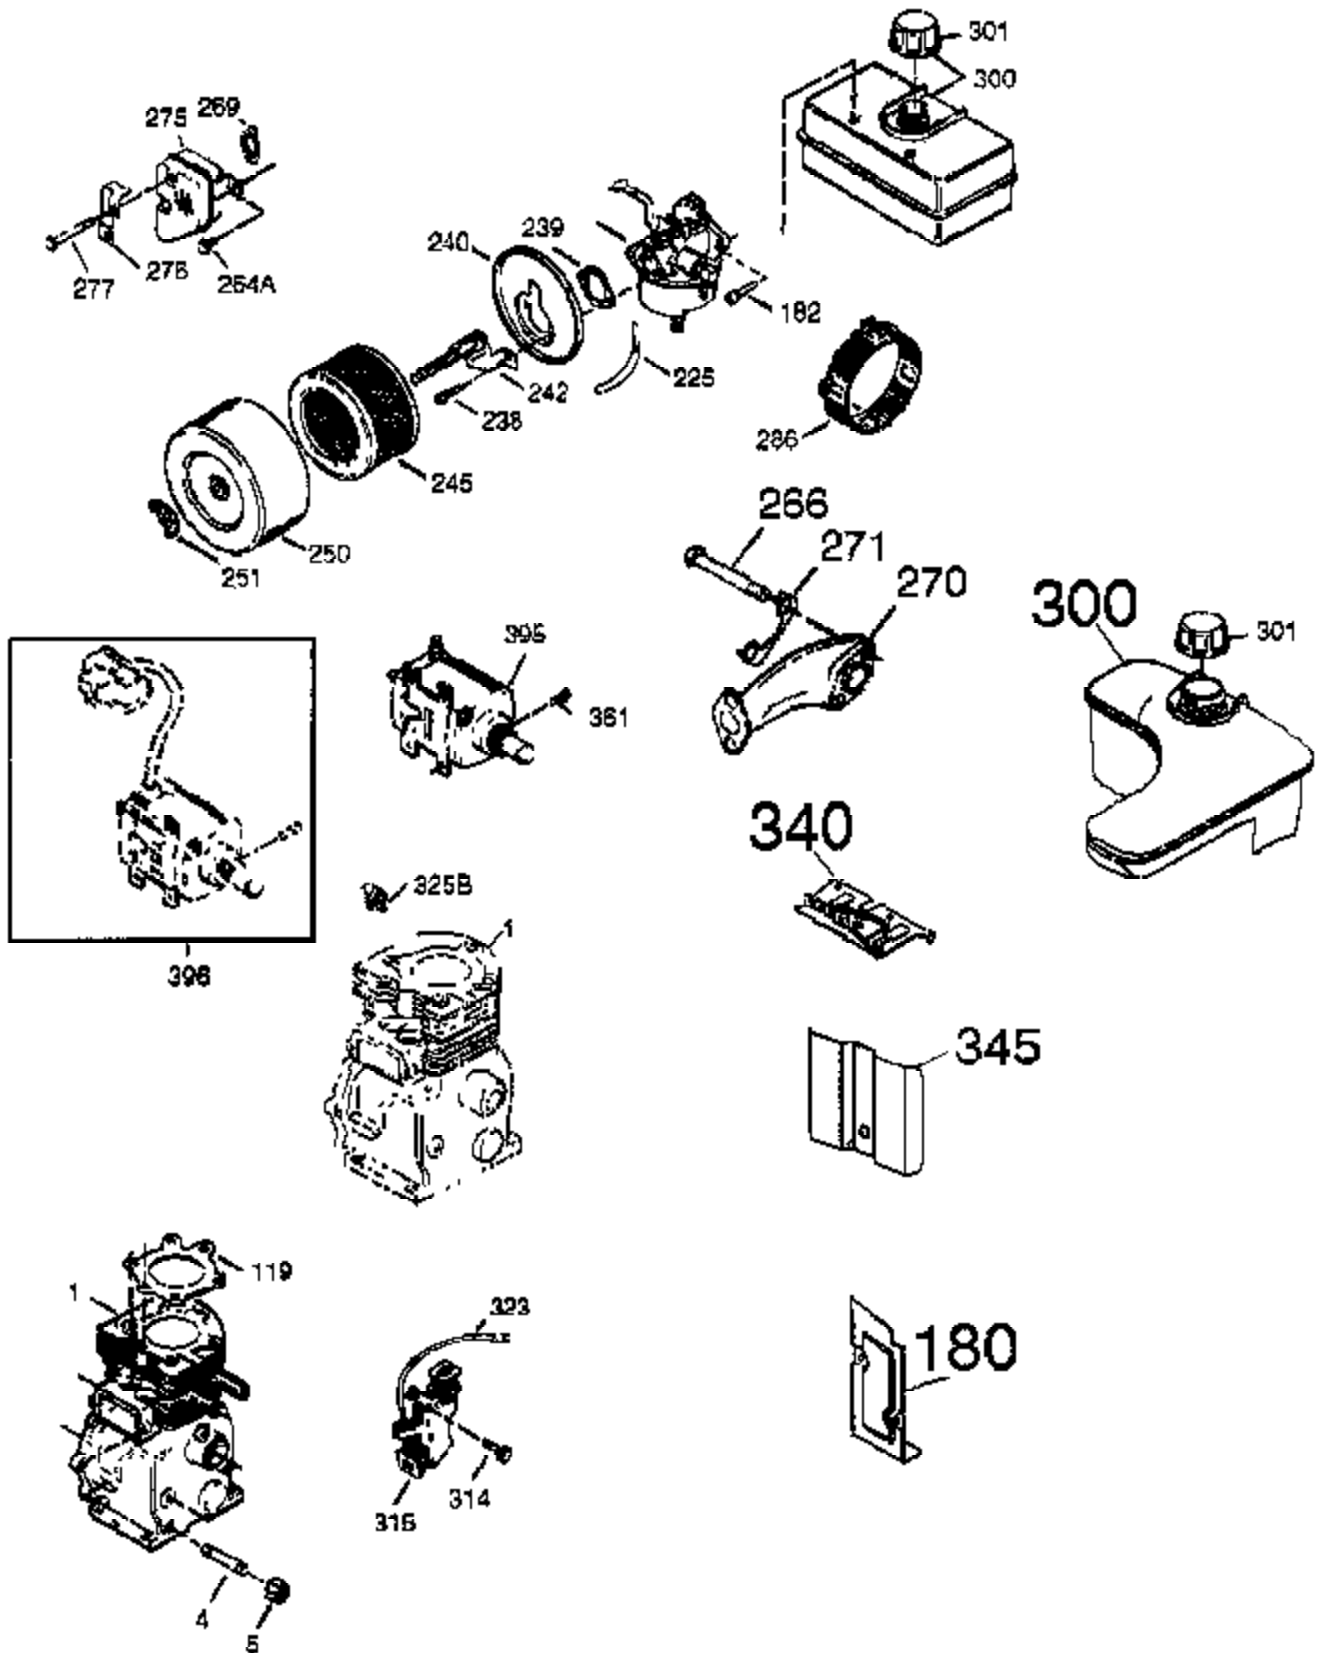

Ref #	Part Number	Qty	Description
1	37083	1	Cylinder (Incl. 2, 20 & 80)
4	31857	1	Oil Drain Extension
5	30969	1	Extension Cap
119	36932	1	* Cylinder Head Gasket
180	35954	1	Blower Housing Extension
182	650517	2	Screw, 1/4-20 x 27/32"
264A	650738	1	Screw, 1/4-20 x 5/8"
266	650876	2	Screw, 5/16-18 x 1-1/4"
269	35762	2	* Exhaust Gasket
270	35870	1	Manifold
271	35293	1	Locking Plate (Manifold)
275	36542	1	Muffler
276A	31588	1	Locking Plate
276	35348	1	Locking Plate
277	650877	2	Screw, 5/16-18 x 4-1/2"
281	33013	1	Starter Bubble Cover
282	650760	1	Screw, 8-32 x 3/8"
300	34156A	1	Fuel Tank (Incl. 292 & 301)
301	35355	1	Fuel Cap
314	650873	1	Screw, 1/4-20 x 3/4"
315	611111	1	Alternator Coil (18 Watt) (Incl. 323)
323	611118	1	Terminal
336	650765	2	Screw, 10-32 x 1/2"
340	35696	1	Fuel Tank Bracket
343	35079	1	Key Switch Bracket
345	35699	1	Heat Baffle
370D	36534	1	Caution Decal
370H	34589	1	Choke Decal
370I	37119	1	Warning Decal
396	33329D	1	Electric Starter Motor (Optional)
900	0		Replacement Engine None
900	0	1	Rep. Short Block 758215, order from 7 1-999