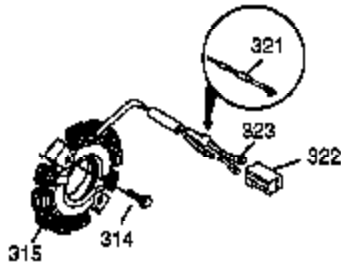

Ref #	Part Number	Qty	Description
3	650820	2	Screw, 1/4-20 x 1/2"
298	650665	2	Screw, 1/4-15 x 3/4"
301	35355	1	Fuel Cap
314	650873	1	Screw, 1/4-20 x 3/4"
315	611111	1	Alternator Coil (18 Watt) (Incl. 323)
323	611118	1	Terminal
341	35697	1	Fuel Tank Bracket
342	792028	2	Screw, 5/16-18 x 7/8"
345A	650876	2	Screw, 5/16-18 x 1-9/32"
396	33329D	1	Electric Starter Motor (Optional)
900	0		Replacement Engine None
900	0	1	Rep. Short Block 758215, order from 7 1-999