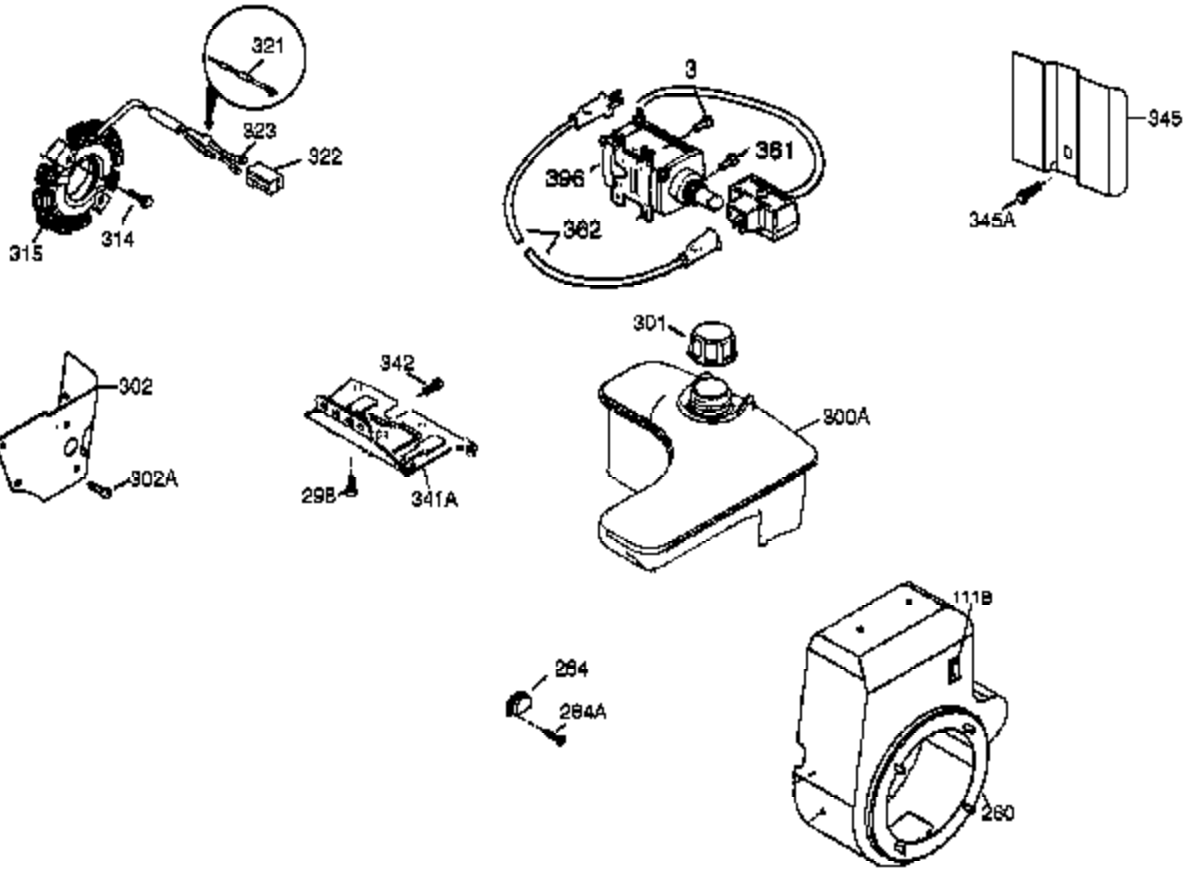

Ref #	Part Number	Qty	Description
170	28423	1	Breather Body
174	650128	2	Screw, 10-24 x 1/2"
212A	36288	1	Bushing
241	32380	1	Air Cleaner Bracket
260	35716A	1	Blower Housing
284A	650760	4	Screw, 8-32 x 3/8"
284	35428	1	Exhaust Deflector
298	650665	2	Screw, 1/4-15 x 3/4"
301	36246	1	Fuel Cap
314	650873	2	Screw, 1/4-20 x 3/4"
315	611176	1	Alternator Coil (5 Amp)(Incl. 322 & 3 23)
322	611117	1	Connector Body
323	611118	1	Terminal
341	35697	1	Fuel Tank Bracket
342	792028	2	Screw, 5/16-18 x 7/8"
345	35699	1	Heat Baffle
361	650990	4	Screw, T-30, 1/4-20 x 15/32"
370	36261	1	Identification Decal
370J	35703	1	Throttle Decal (Run/Slow)