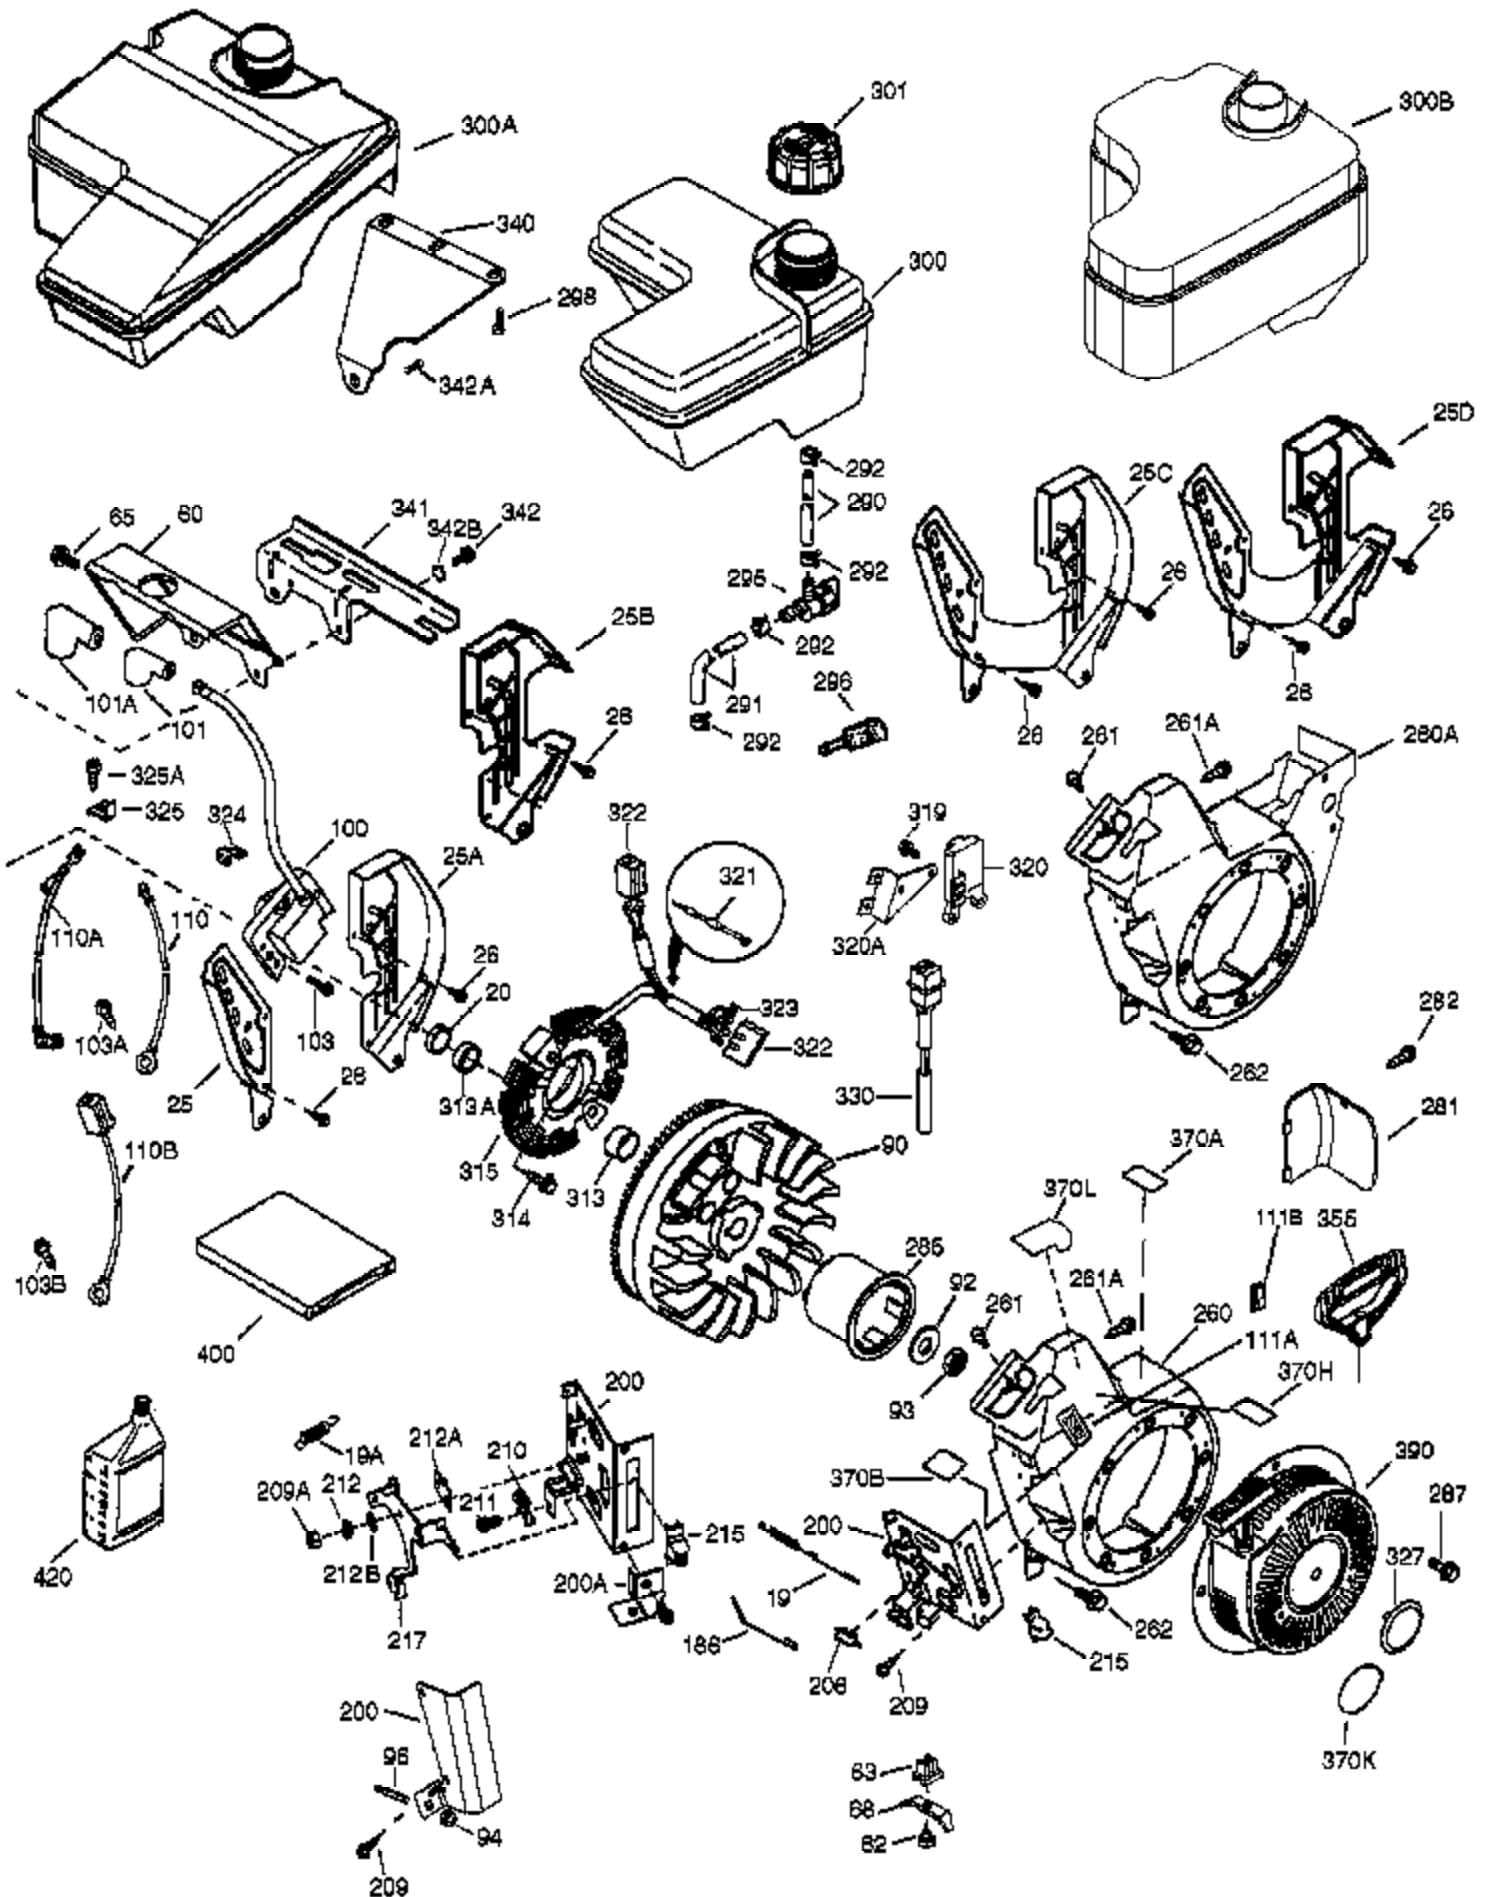

Ref #	Part Number	Qty	Description
19	37111	1	Extension Spring
20	32600	1	Oil Seal
25	36621	1	Air Baffle (Left)
25A	36622	1	Air Baffle (Right)
26	30200	2	Screw, 10-24 x 9/16"
60	36623A	1	Blower Housing Extension
65	30200	1	Screw, 10-24 x 9/16"
90	611205	1	Flywheel
92	650815	1	Belleville Washer
93	650816	1	Flywheel Nut
100	34443B	1	Solid State Ignition
103	651007	2	Screw, T-15, 10-24 x 15/16"
110	36054	1	Ground Wire
186	36711	1	Governor Link
200	36736	1	Control Bracket (Incl. 206 & 215)
206	610973	1	Terminal
209	650821	1	Screw, 10-32 x 1/2"
210	27793	1	Conduit Clip
211	28942	1	Screw, 10-32 x 3/8"
260	36864	1	Blower Housing
261A	650821	2	Screw, 10-32 x 1/2"
261	651008	1	Screw, 1/4-20 x 31/64"
262	651008	2	Screw, 1/4-20 x 31/64"
285	35985B	1	Starter Cup
287	0	4	Rivet (Can be purchased locally)
290	30705	1	Fuel Line
292	26460	2	Fuel Line Clamp
300	36863	1	Fuel Tank (Incl. 292 & 301)
301	36246	1	Fuel Cap
313	34080	1	Spacer
325	37471	1	Fuel Line Bracket
325A	30200	1	Screw, 10-24 x 9/16"
341	36644	1	Fuel Tank Bracket
342	651010	2	Screw, 1/4-20 x 7/8"
370K	36695	1	Starter Decal
370A	36261	1	Instruction Decal
390	590748	1	Rewind Starter (NOTE: This engine could have been built with 590736 starter.)
400	36720	1	* Gasket Set (Incl. items marked PK in notes)
420	730225	1	SAE 30 4-Cycle Engine Oil (Quart)