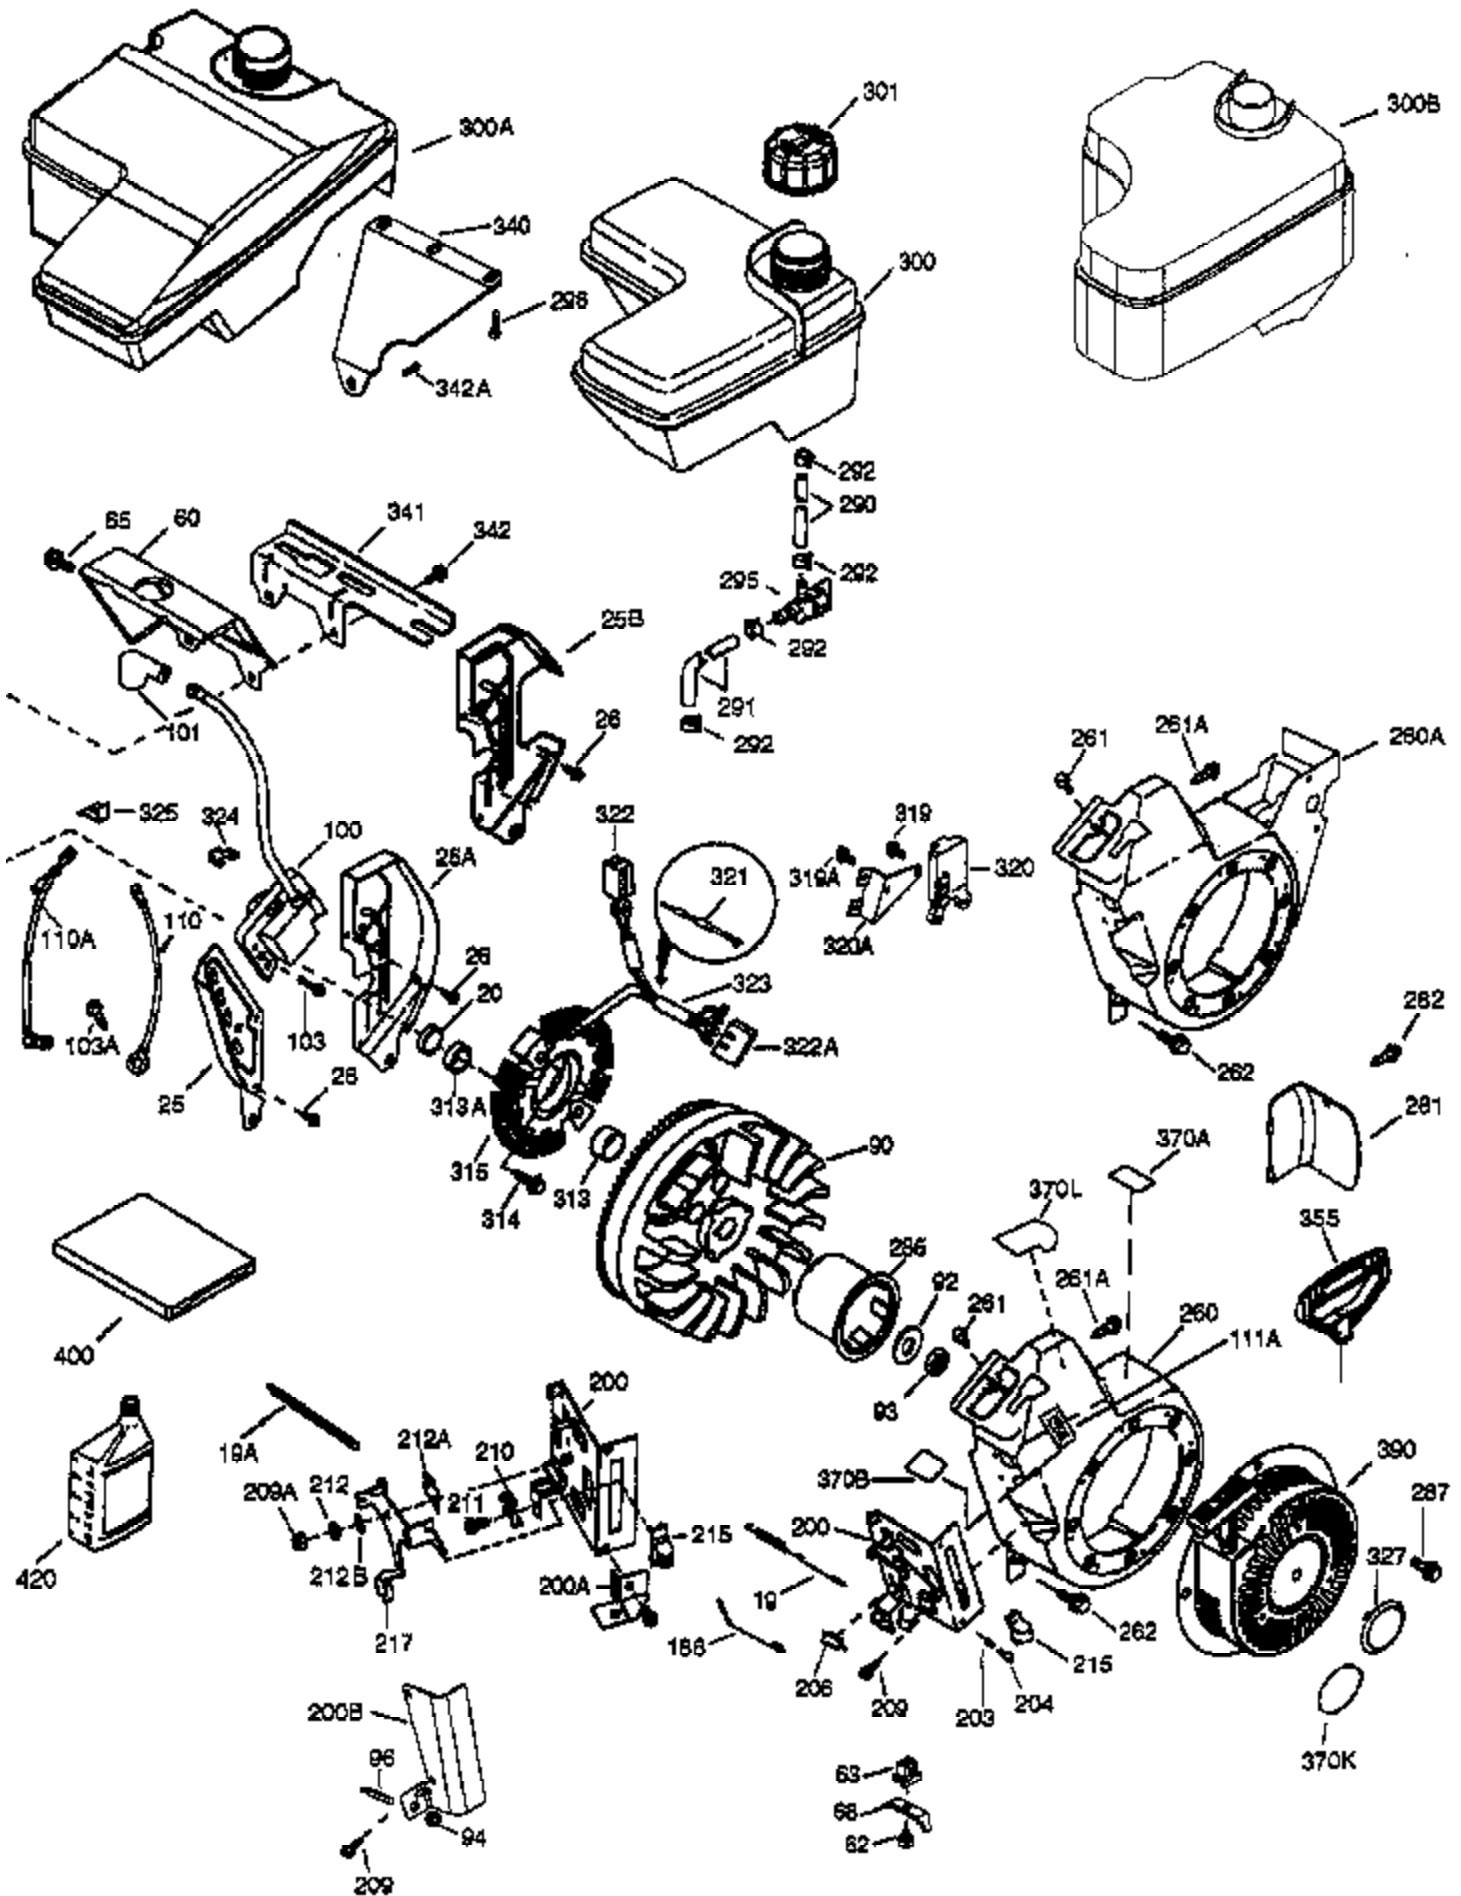

Engine Parts List #2

Ref #	Part Number	Qty	Description
19	37111	1	Extension Spring
20	32600	1	Oil Seal
25	36621	1	Air Baffle (Left)
25A	36622	1	Air Baffle (Right)
26	30200	1	Screw, 10-24 x 9/16"
60	36623A	1	Blower Housing Extension
65	30200	1	Screw, 10-24 x 9/16"
90	611205	1	Flywheel
92	650815	1	Belleville Washer
93	650816	1	Flywheel Nut
100	34443B	1	Solid State Ignition
101	610118	1	Spark Plug Cover
103	651007	2	Screw, Torx T-15, 10-24 x 15/16"
110	36054	1	Ground Wire
151A	40016A	1	Intake Valve Seal
186	36711	1	Governor Link
200	36824A	1	Control Bracket (Incl. 206 & 215)
206	610973	1	Terminal
209	650821	1	Screw, 10-32 x 1/2"
215	32410	1	Control Knob
260	36992	1	Blower Housing
261	651008	1	Screw, 1/4-20 x 31/64"
261A	650821	2	Screw, 10-32 x 1/2"
262	651008	2	Screw, 1/4-20 x 31/64"
285	35985B	1	Starter Cup
287	651008	4	Screw, 1/4-20 x 31/64"
290	30705	1	Fuel Line
292	26460	2	Fuel Line Clamp
298	650665	2	Screw, 1/4-15 x 3/4"
300	37002	1	Fuel Tank (Incl. 292 & 301)
301	36246	1	Fuel Cap
313	34080	1	Spacer
325	29443	1	Wire Clip
325A	30200	1	Screw, 10-24 X 9/16"
340	37071	1	Fuel Tank Bracket (Upper)
341	36644	1	Fuel Tank Bracket (Lower)
342A	650738	1	Screw, 1/4-20 x 5/8"
342	651010	2	Screw, 1/4-20 x 7/8"
370B	35703	1	Speed Control Decal
370A	36261	1	Identification Decal
370K	36695	1	Starter Decal
390	590746	1	Rewind Starter (NOTE: This engine could have been built with 590704 starter.)
400	36720	1	* Gasket Set (Incl. items marked PK in notes) Incl. (1) each of 26756, 27272A, 29673, 35626, 36581, 36624, 36719
420	730225	1	SAE 30 4-Cycle Engine Oil (Quart)