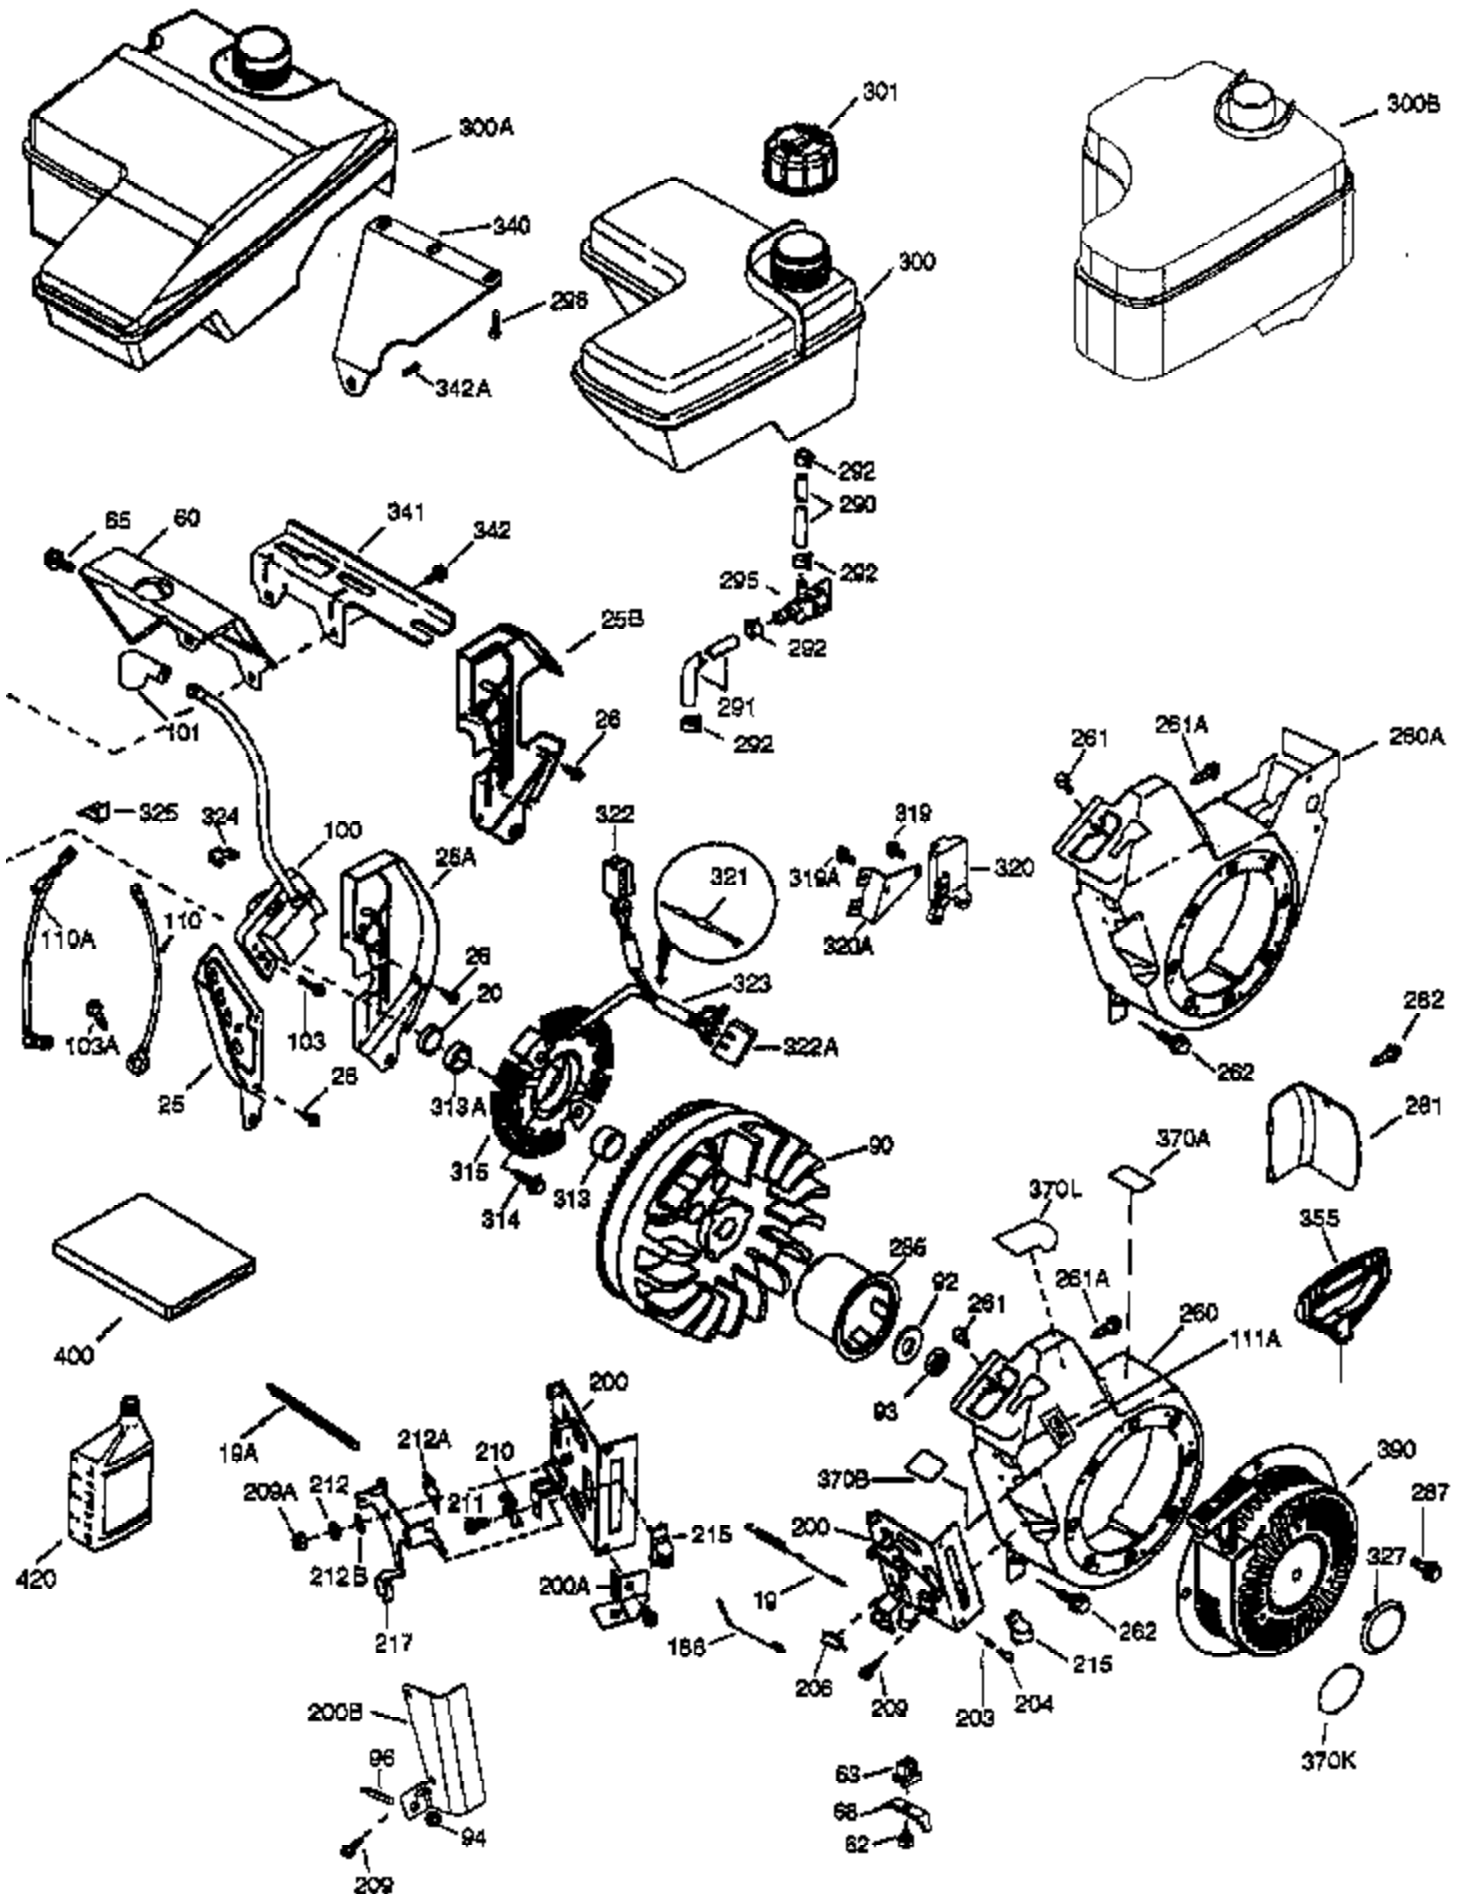

Ref #	Part Number	Qty	Description
19	37111	1	Extension Spring
19A	36741	1	Extension Spring
20	32600	1	Oil Seal
25	36621	1	Air Baffle (Left)
25A	36622	1	Air Baffle (Right)
26	30200	1	Screw, 10-24 x 9/16"
60	36623A	1	Blower Housing Extension
62	650760	1	Screw, 8-32 x 3/8"
63	28545	1	Grommet
65	30200	1	Screw, 10-24 x 9/16"
90	611205	1	Flywheel
92	650815	1	Belleville Washer
93	650816	1	Flywheel Nut
100	34443B	1	Solid State Ignition
101	610118	1	Spark Plug Cover
103	651007	2	Screw, Torx T-15, 10-24 x 15/16"
110	36681	1	Ground Wire
186	36711	1	Governor Link
200	36740A	1	Control Bracket (Incl. 19A, 210 & 211)
200A	37249	1	Control Bracket
209	650821	1	Screw, 10-32 x 1/2"
210	27793	1	Conduit Clip
211	28942	2	Screw, 10-32 x 3/8"
260	36864	1	Blower Housing
261	651008	1	Screw, 1/4-20 x 31/64"
261A	650821	2	Screw, 10-32 x 1/2"
262	651008	2	Screw, 1/4-20 x 31/64"
285	35985B	1	Starter Cup
287	0	4	Rivet (Can be purchased locally)
290	30705	1	Fuel Line
292	26460	2	Fuel Line Clamp
300	36863	1	Fuel Tank (Incl. 292 & 301)
301	36754	1	Fuel Cap (Black)
313	34080	1	Spacer
325	29443	1	Wire Clip
341	36644	1	Fuel Tank Bracket
342	651010	2	Screw, 1/4-20 x 7/8"
370K	36695	1	Starter Decal
370A	36261	1	Identification Decal
390	590736	1	Rewind Starter (NOTE: This engine could have been built with 590748 starter.)
400	36720	1	* Gasket Set (Incl. items marked PK in notes) Incl. (1) each of 26756, 27272A, 29673, 35626, 36581, 36624, 36719
420	730225	1	SAE 30 4-Cycle Engine Oil (Quart)