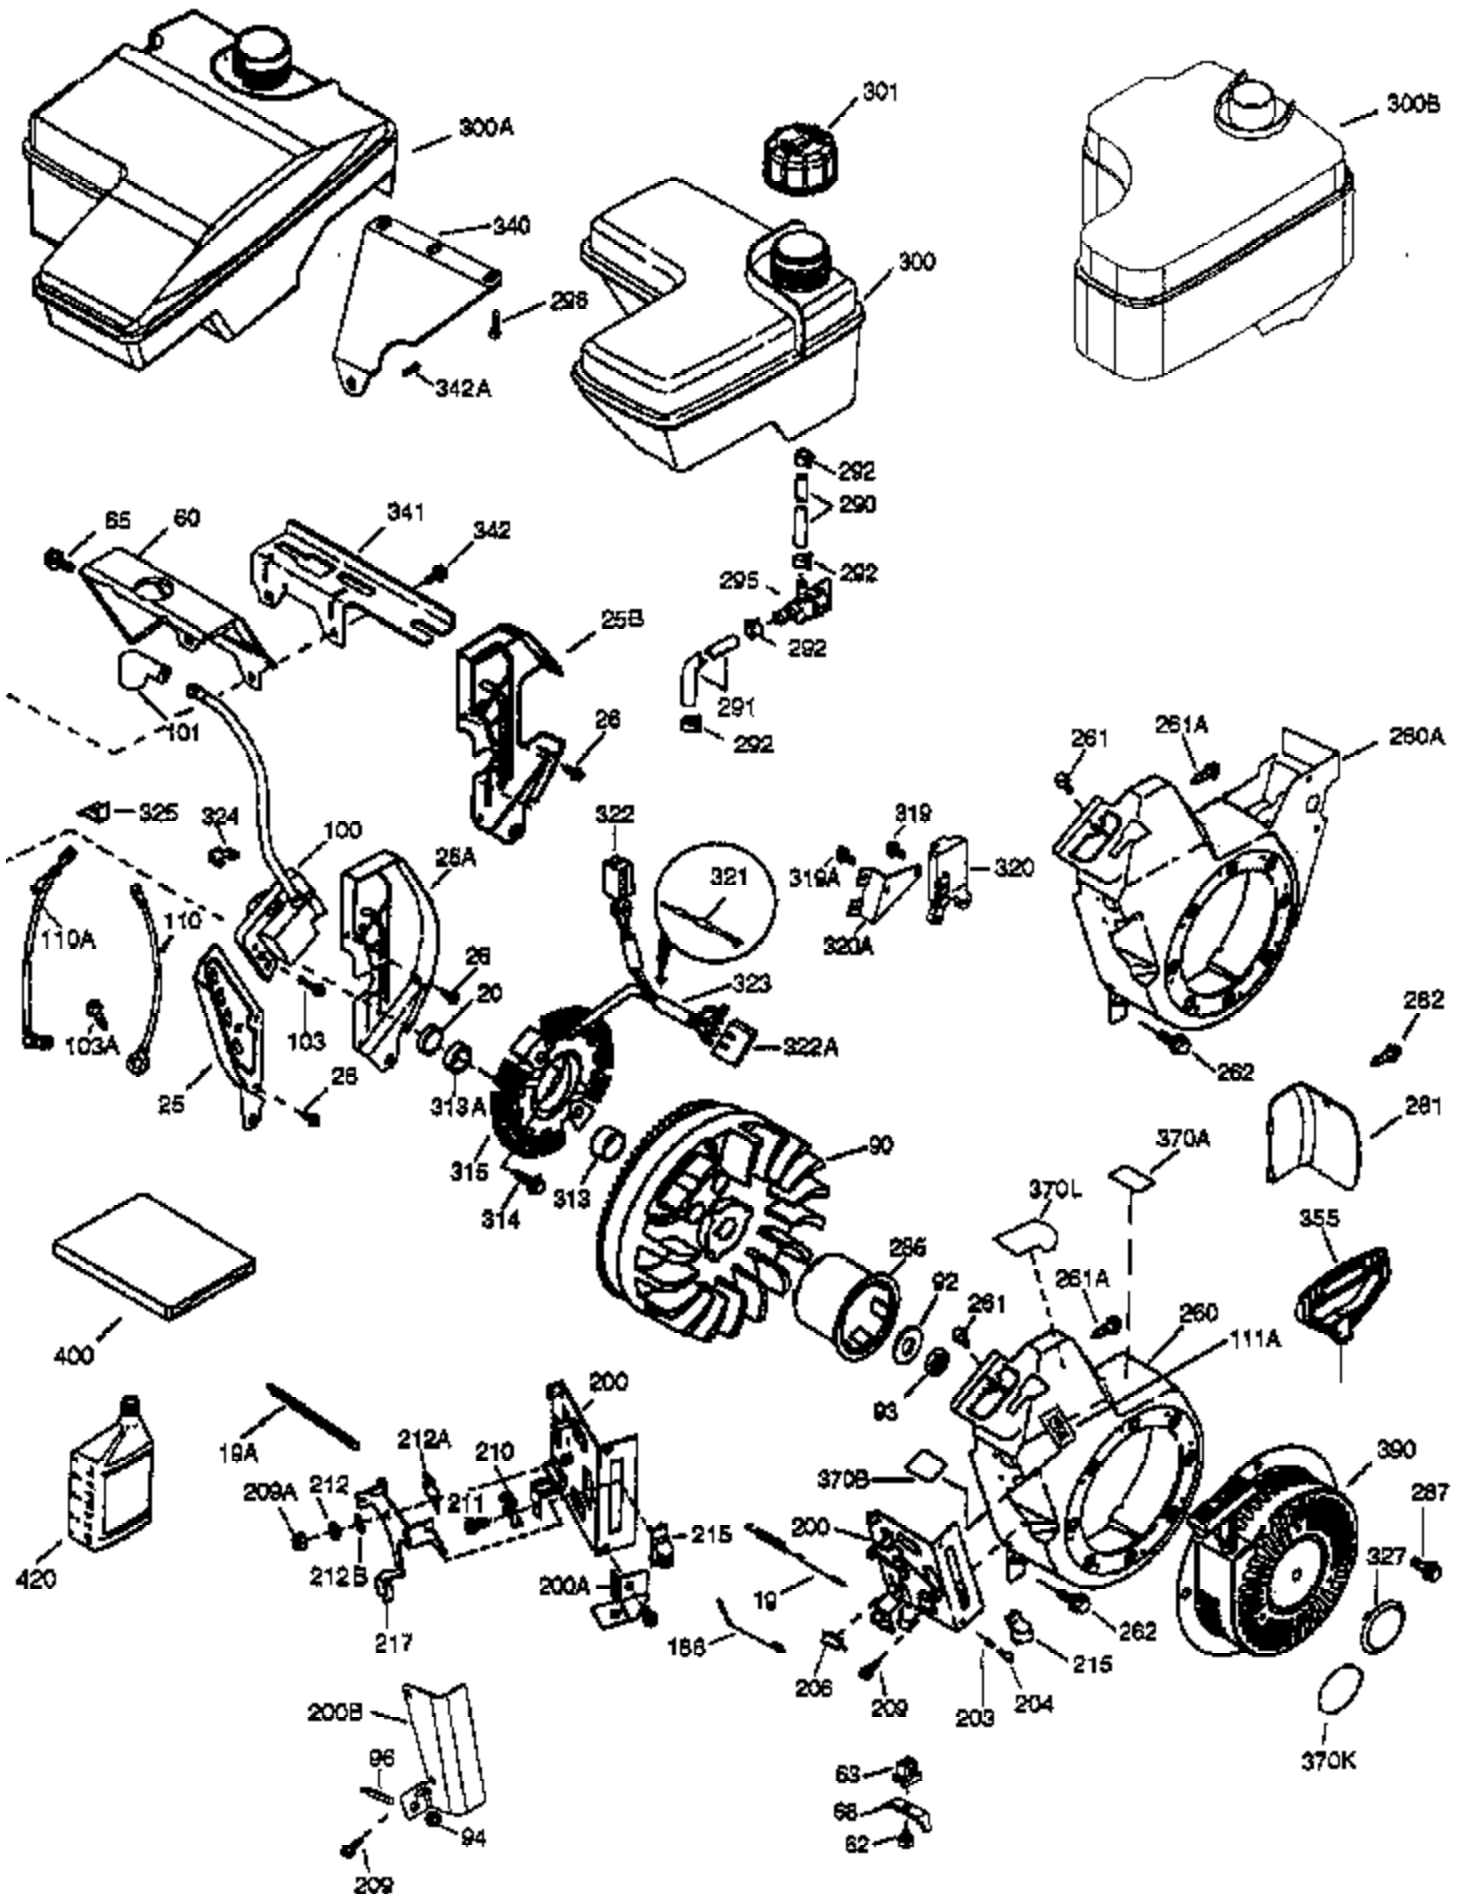

Ref #	Part Number	Qty	Description
19A	36741	1	Extension Spring
19	37111	1	Extension Spring
20	32600	1	Oil Seal
25A	36869	1	Air Baffle (Right)
25	36621	1	Air Baffle (Left)
26	30200	1	Screw, 10-24 x 9/16"
60	36623A	1	Blower Housing Extension
62	650760	1	Screw, 8-32 x 3/8"
63	28545	1	Grommet
65	30200	1	Screw, 10-24 x 9/16"
68	33356	1	Ground Terminal
90	611234	1	Flywheel
92	650815	1	Belleville Washer
93	650816	1	Flywheel Nut
100	34443B	1	Solid State Ignition
101	610118	1	Spark Plug Cover
103	651007	2	Screw, Torx T-15, 10-24 x 15/16"
110	36681	1	Ground Wire
186	36711	1	Governor Link
200A	37249	1	Control Bracket
200	36740A	1	Control Bracket (Incl. 19A, 210 & 211)
209	650821	1	Screw, 10-32 x 1/2"
210	27793	1	Conduit Clip
211	28942	2	Screw, 10-32 x 3/8"
260	37045	1	Blower Housing
261A	650821	2	Screw, 10-32 x 1/2"
261	651008	1	Screw, 1/4-20 x 31/64"
262	651008	2	Screw, 1/4-20 x 31/64"
285	35985B	1	Starter Cup
287	651008	4	Screw, 1/4-20 x 31/64"
290	30705	1	Fuel Line
292	26460	2	Fuel Line Clamp
300	36863	1	Fuel Tank (Incl. 292 & 301)
301	36754	1	Fuel Cap (Black)
313A	35189	1	Spacer
313	34080	1	Spacer
314	650873	2	Screw, 1/4-20 x 3/4"
315	611104	1	Alternator Coil (3 Amp DC, 5 Amp AC) (Incl. 321, 322 & 323)
321	611161	1	Diode
322	611142	1	Connector Body
323	611118	1	Terminal
325	29443	1	Wire Clip
341	36644	1	Fuel Tank Bracket
342	651010	2	Screw, 1/4-20 x 7/8"
370A	36261	1	Lubrication Decal
370K	36695	1	Starter Decal
390	590746	1	Rewind Starter (NOTE: This engine could have been built with 590704 starter.)
400	36720	1	* Gasket Set (Incl. items marked PK in notes) Incl. (1) each of 26756, 27272A, 29673, 35626, 36581, 36624, 36719
420	730225	1	SAE 30 4-Cycle Engine Oil (Quart)