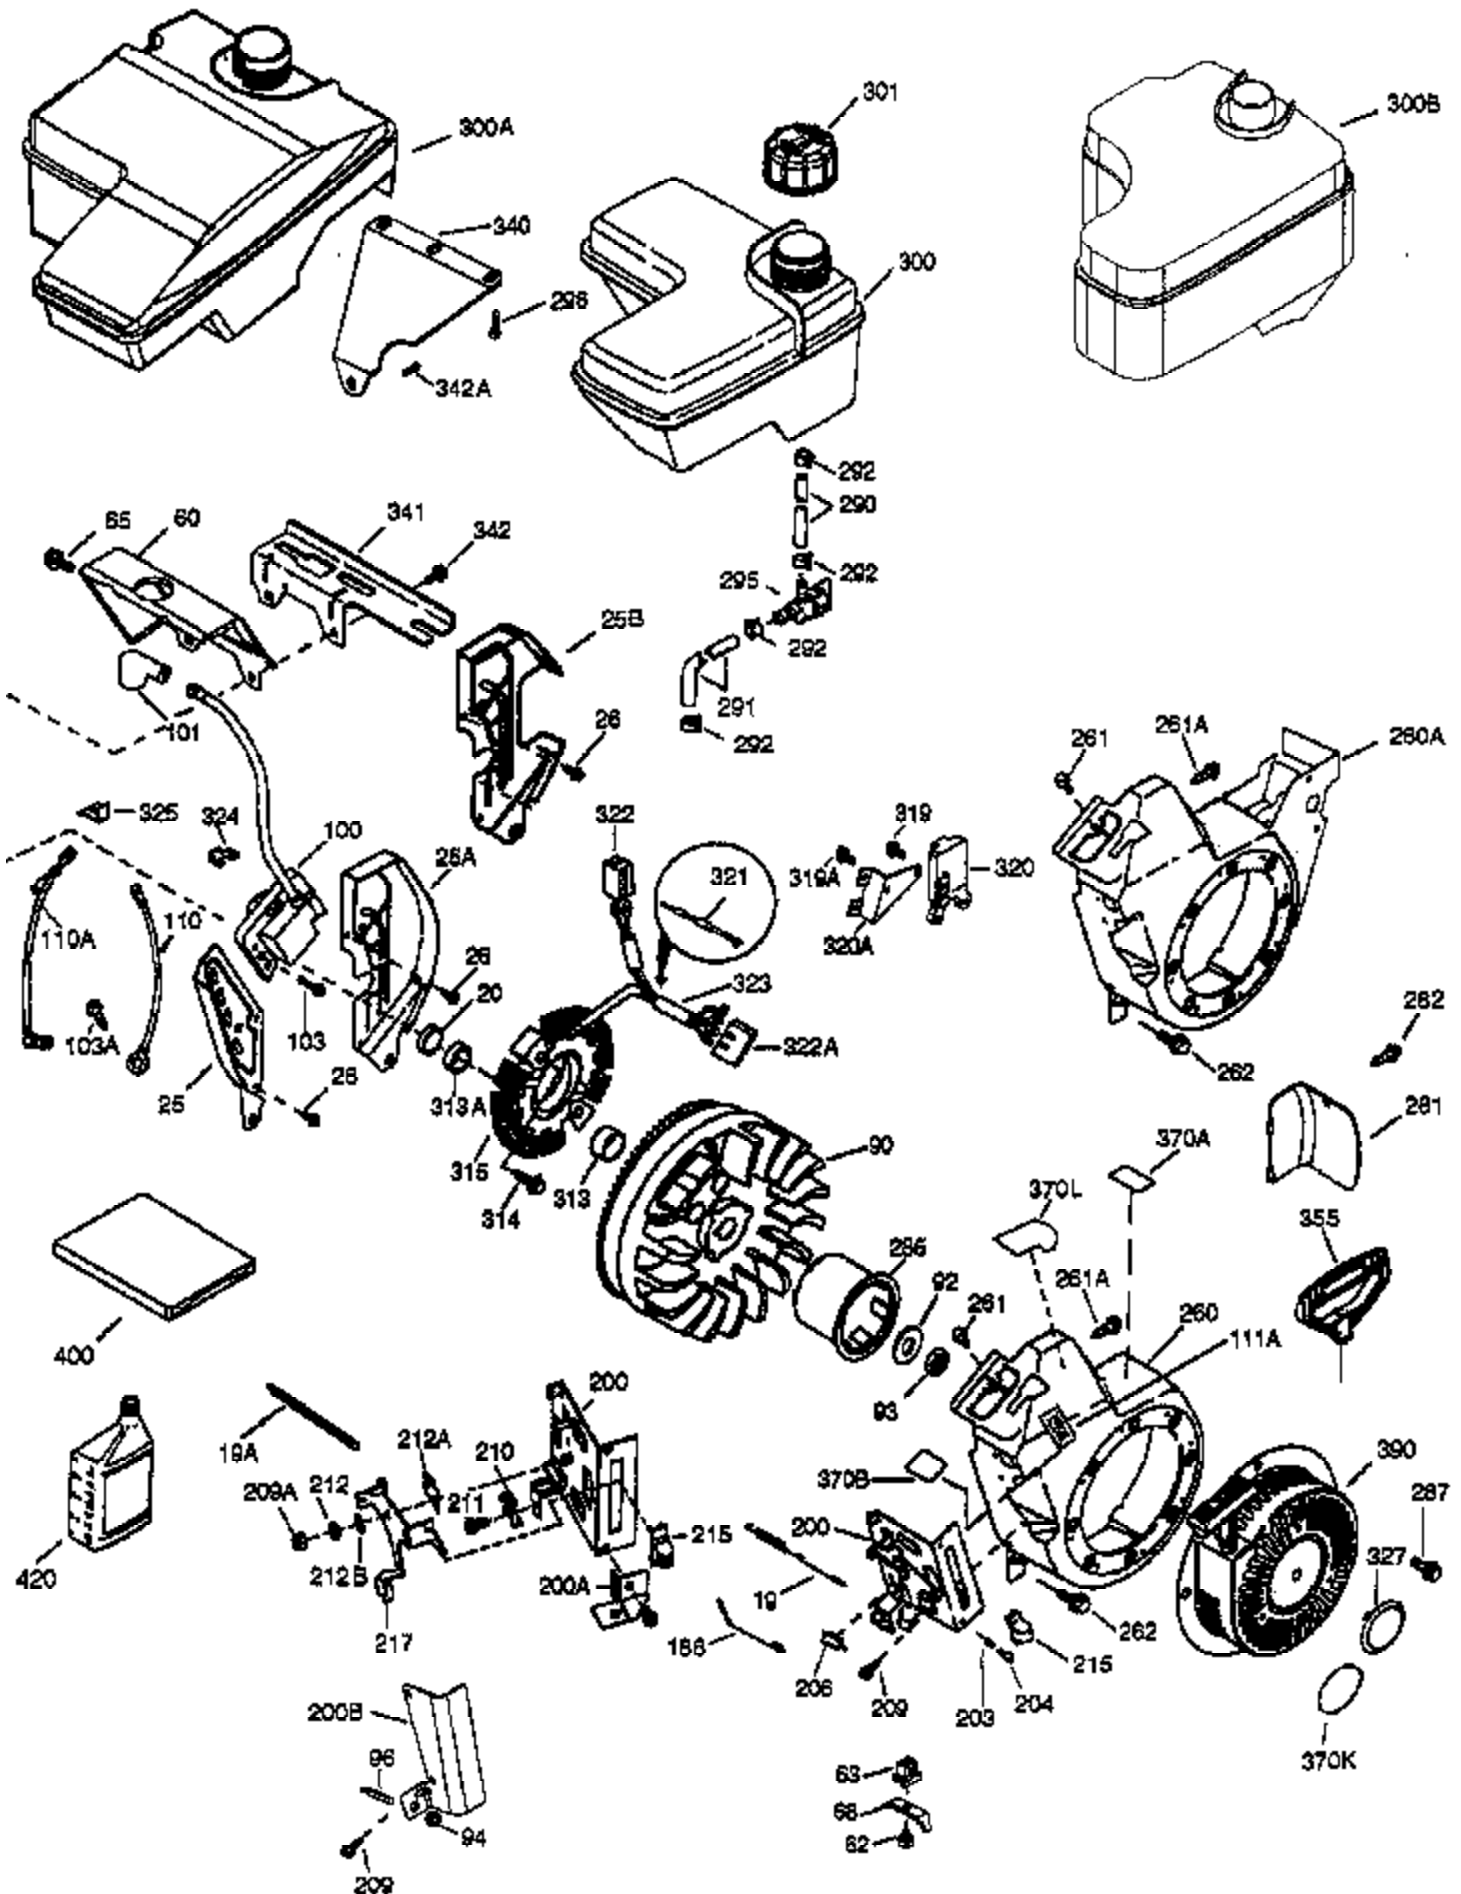

Ref #	Part Number	Qty	Description
19	36710	1	Extension Spring
19A	36741	1	Extension Spring
20	32600	1	Oil Seal
25	36621	1	Air Baffle (Left)
25A	36622	1	Air Baffle (Right)
26	30200	1	Screw, 10-24 x 9/16"
60	36623A	1	Blower Housing Extension
62	650760	1	Screw, 8-32 x 3/8"
63	28545	1	Grommet
65	30200	1	Screw, 10-24 x 9/16"
90	611205	1	Flywheel
92	650815	1	Belleville Washer
93	650816	1	Flywheel Nut
100	34443B	1	Solid State Ignition
101	610118	1	Spark Plug Cover
103	651007	2	Screw, Torx T-15, 10-24 x 15/16"
110	36681	1	Ground Wire
186	36711	1	Governor Link
200	36740A	1	Control Bracket (Incl. 19A, 210 & 211)
200A	37249	1	Control Bracket
209	650821	1	Screw, 10-32 x 1/2"
210	27793	1	Conduit Clip
211	28942	2	Screw, 10-32 x 3/8"
260	36864	1	Blower Housing
261	651008	1	Screw, 1/4-20 x 31/64"
261A	650821	2	Screw, 10-32 x 1/2"
262	651008	2	Screw, 1/4-20 x 31/64"
285	35985B	1	Starter Cup
287	0	4	Rivet (Can be purchased locally)
290	30705	1	Fuel Line
292	26460	2	Fuel Line Clamp
300	36863	1	Fuel Tank (Incl. 292 & 301)
301	36754	1	Fuel Cap
313	34080	1	Spacer
325	29443	1	Wire Clip
341	36644	1	Fuel Tank Bracket
342	651010	2	Screw, 1/4-20 x 7/8"
370K	36695	1	Starter Decal
370A	36261	1	Lubrication Decal
390	590736	1	Rewind Starter (NOTE: This engine could have been built with 590748 starter.)
400	36720	1	* Gasket Set (Incl. items marked PK in notes) Incl. (1) each of 26756, 27272A, 29673, 35626, 36581, 36624, 36719
420	730225	1	SAE 30 4-Cycle Engine Oil (Quart)