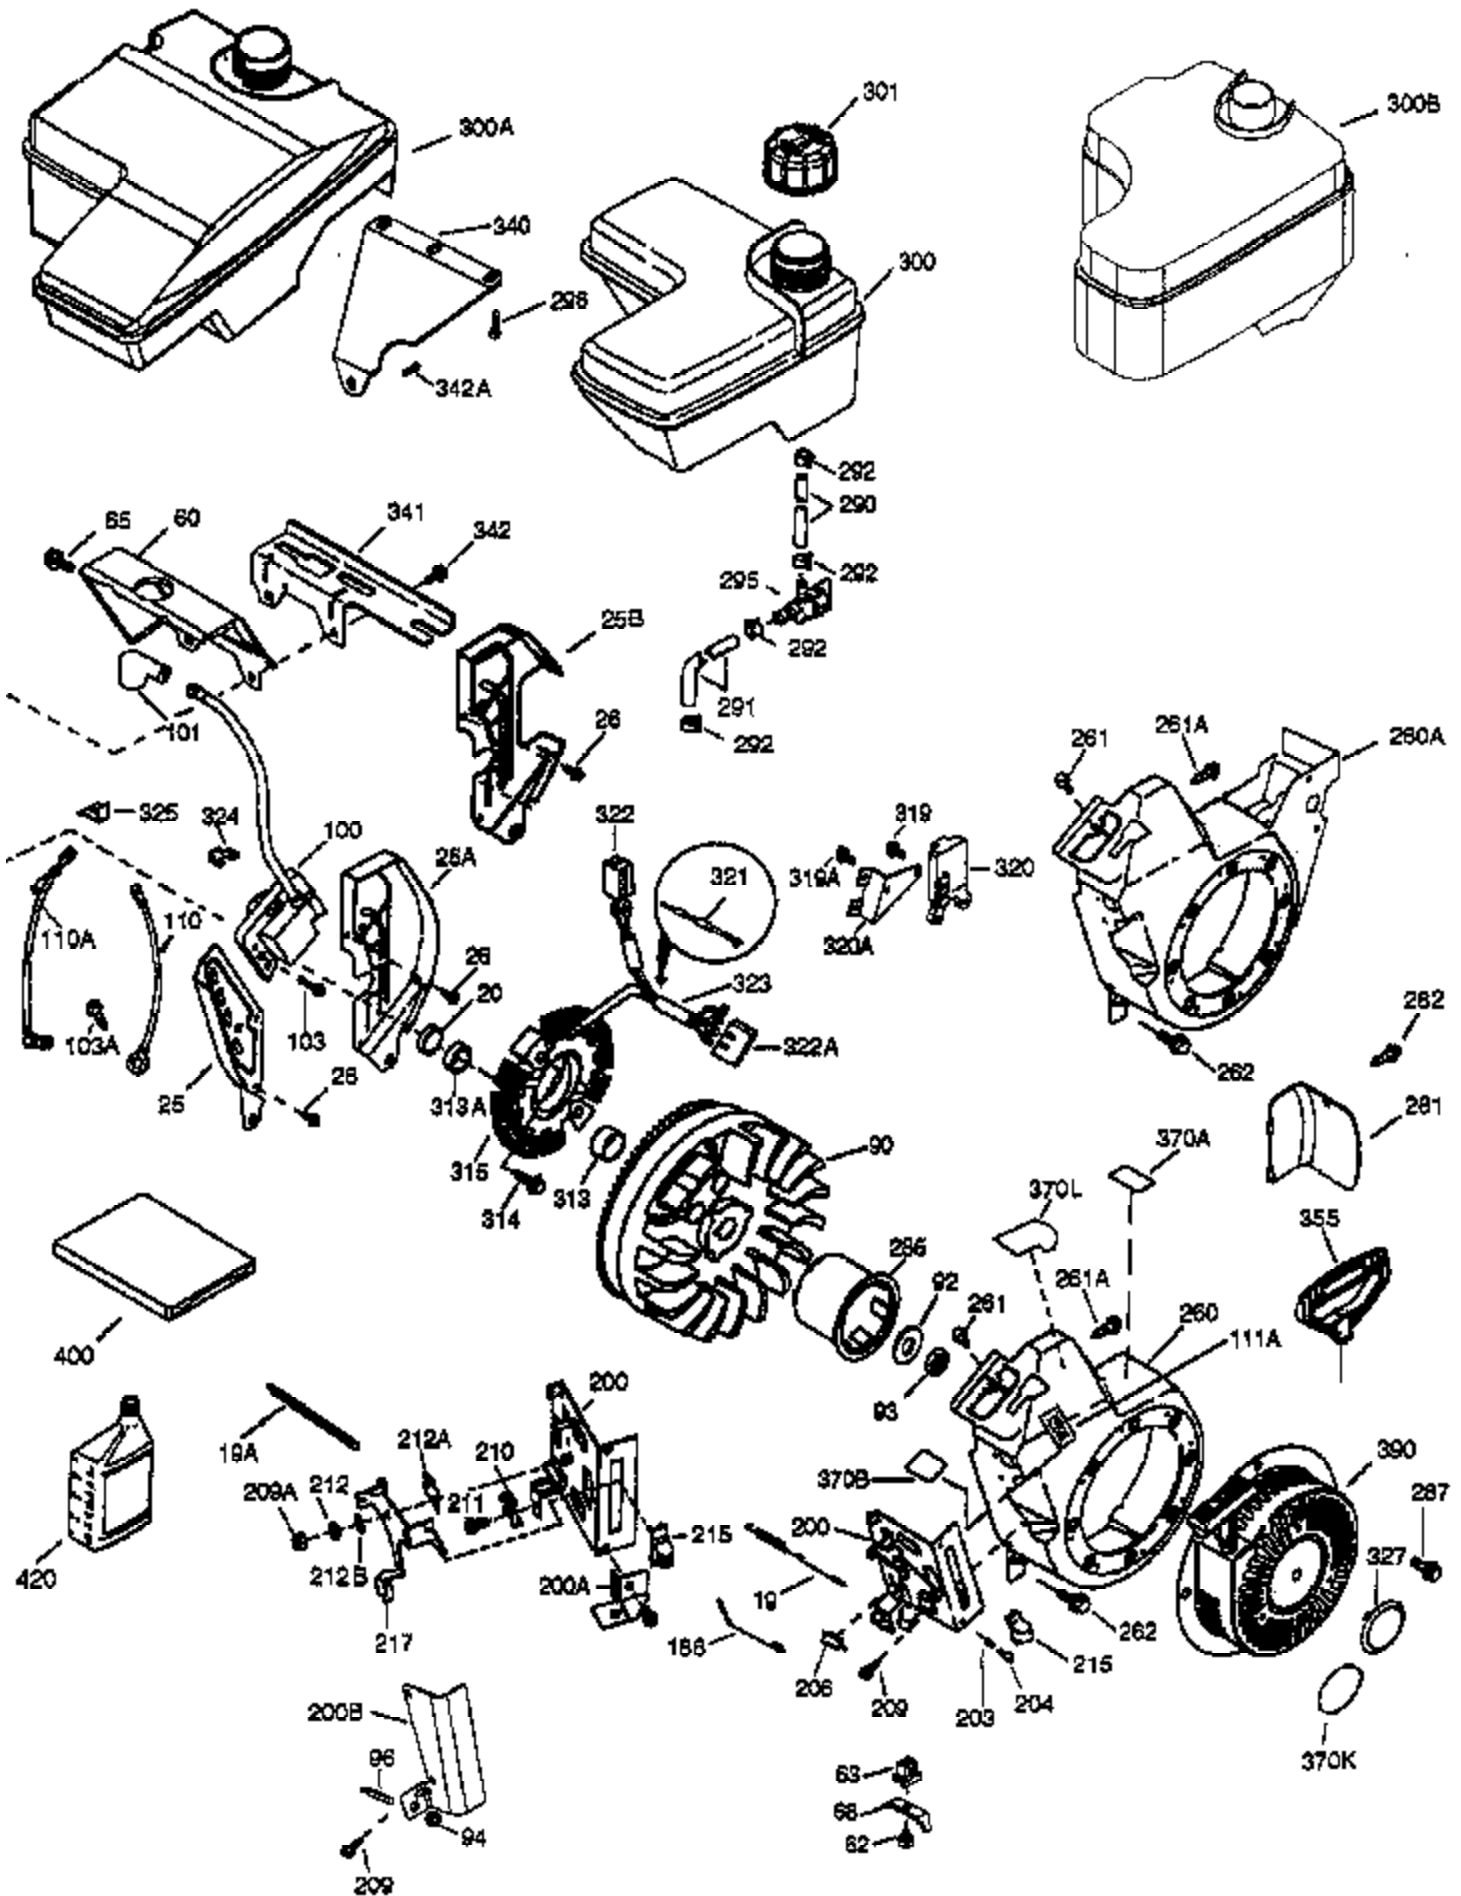

Ref #	Part Number	Qty	Description
19	37111	1	Extension Spring
20	32600	1	Oil Seal
25A	36622	1	Air Baffle (Right)
25	36621	1	Air Baffle (Left)
26	30200	1	Screw, 10-24 x 9/16"
60	36623A	1	Blower Housing Extension
65	30200	1	Screw, 10-24 x 9/16"
90	611205	1	Flywheel
92	650815	1	Belleville Washer
93	650816	1	Flywheel Nut
100	34443B	1	Solid State Ignition
101	610118	1	Spark Plug Cover
103	651007	2	Screw, Torx T-15, 10-24 x 15/16"
110	36054	1	Ground Wire
151A	40016A	1	Intake Valve Seal
186	36711	1	Governor Link
200	36736	1	Control Bracket (Incl. 206 & 215)
206	610973	1	Terminal
209	650821	1	Screw, 10-32 x 1/2"
215	36638	1	Control Knob
260	36864	1	Blower Housing
261A	650821	2	Screw, 10-32 x 1/2"
261	651008	1	Screw, 1/4-20 x 31/64"
262	651008	2	Screw, 1/4-20 x 31/64"
285	35985B	1	Starter Cup
287	0	4	Rivet (Can be purchased locally)
290	30705	1	Fuel Line
292	26460	2	Fuel Line Clamp
300	36863	1	Fuel Tank (Incl. 292 & 301)
301	36246	1	Fuel Cap
313	34080	1	Spacer
325	37471	1	Fuel Line Bracket
325A	30200	1	Screw, 10-24 X 9/16"
341	36644	1	Fuel Tank Bracket
342	651010	2	Screw, 1/4-20 x 7/8"
370A	36261	1	Lubrication Decal
370B	35703	1	Speed Control Decal
370K	36695	1	Starter Decal
390	590736	1	Rewind Starter (NOTE: This engine could have been built with 590748 starter.)
400	36720	1	* Gasket Set (Incl. items marked PK in notes) Incl. (1) each of 26756, 27272A, 29673, 35626, 36581, 36624, 36719
420	730225	1	SAE 30 4-Cycle Engine Oil (Quart)