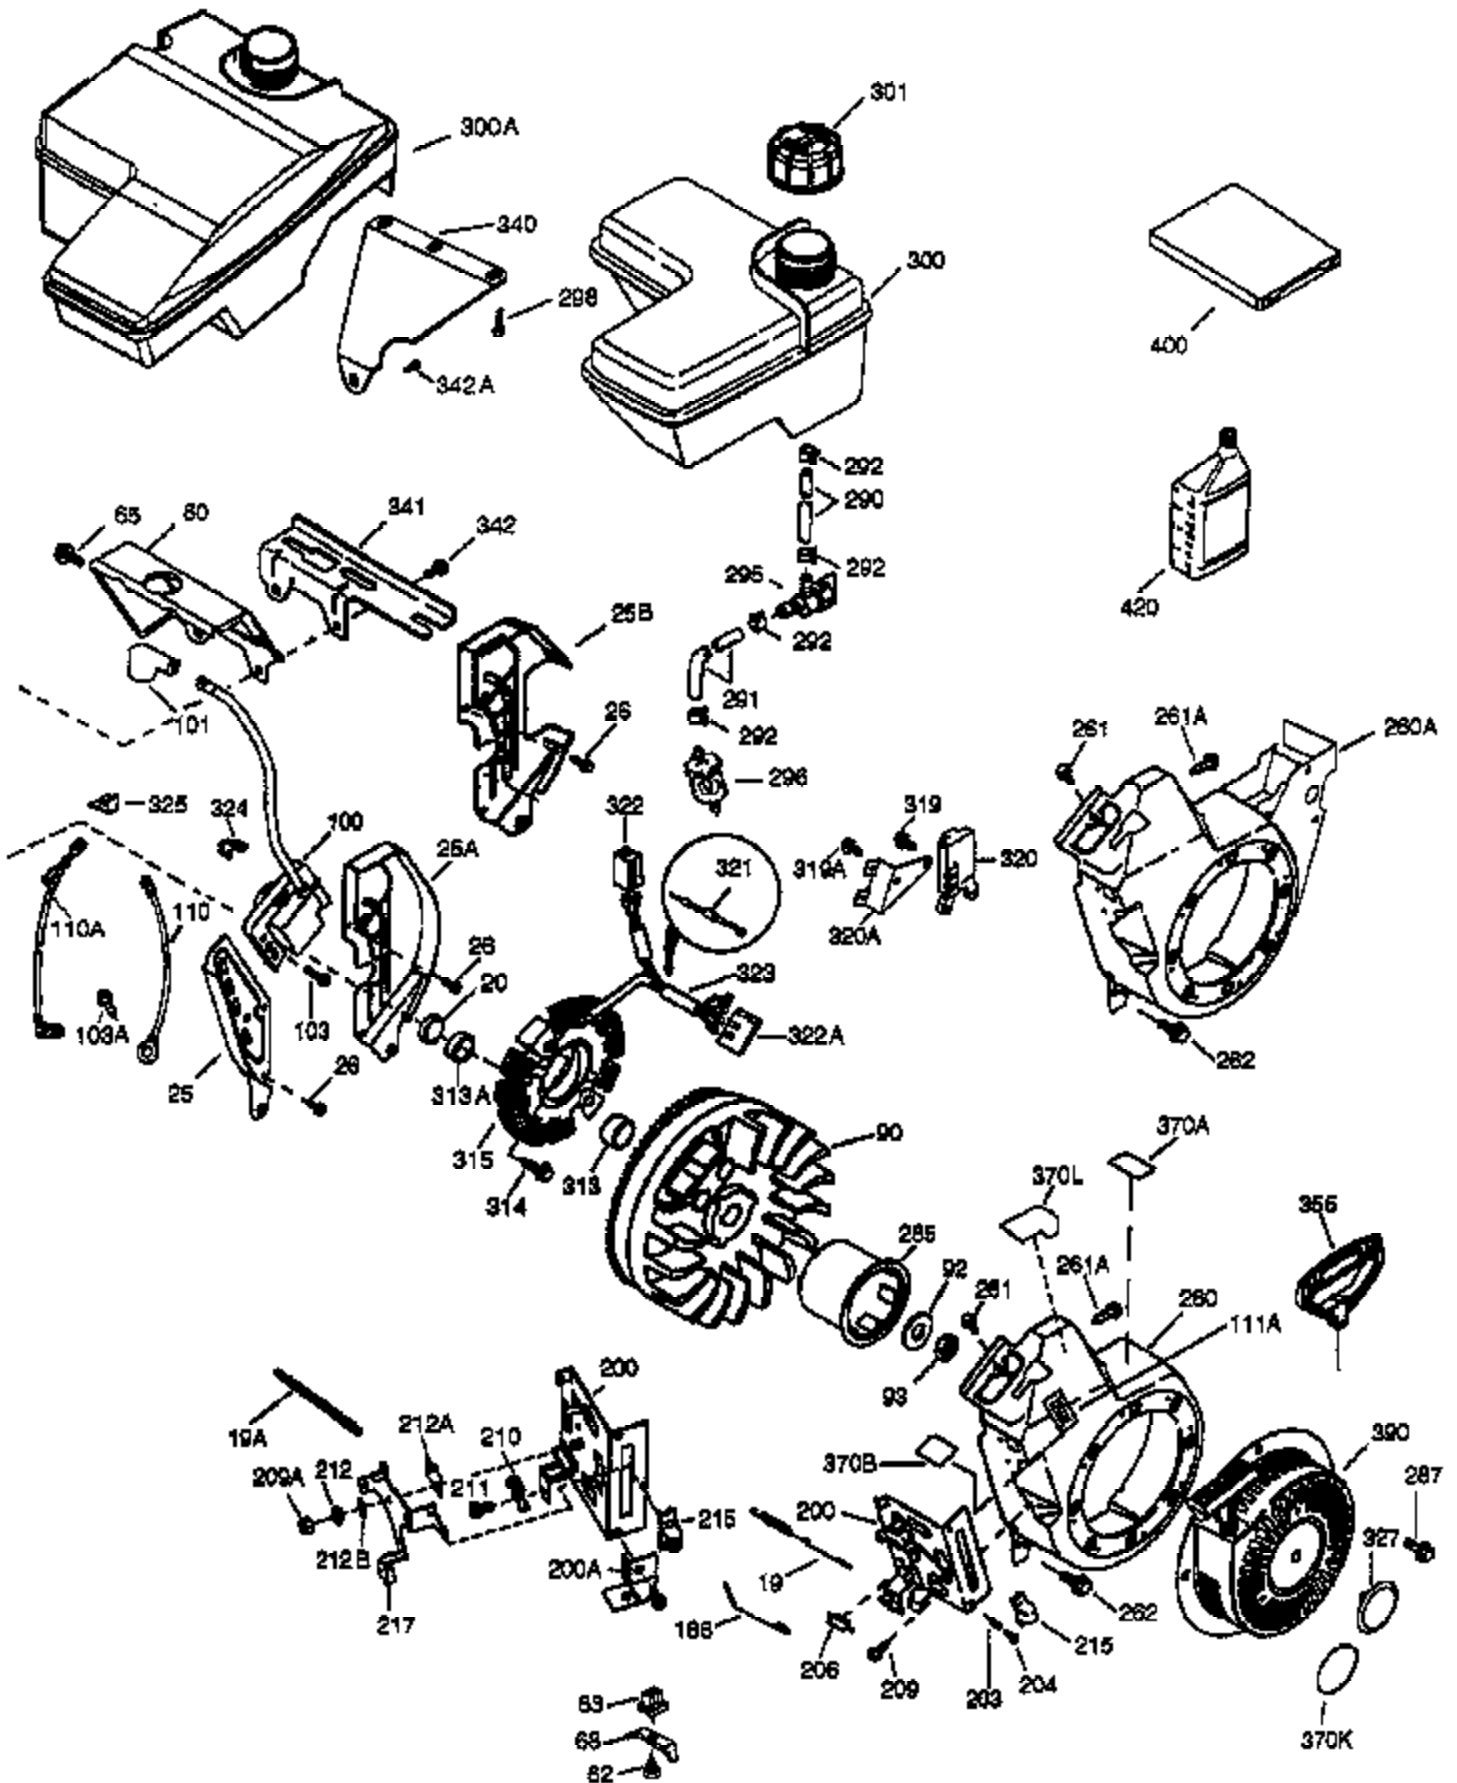

Ref #	Part Number	Qty	Description
19	36710	1	Extension Spring
19A	36741	1	Extension Spring
20	32600	1	Oil Seal
25	36621	1	Air Baffle (Left)
25A	36622	1	Air Baffle (Right)
26	30200	2	Screw, 10-24 x 9/16"
60	36623A	1	Blower Housing Extension
62	650760	1	Screw, 8-32 x 3/8"
63	28545	1	Grommet
65	30200	1	Screw, 10-24 x 9/16"
68	33356	1	Ground Terminal
90	611205	1	Flywheel
92	650815	1	Belleville Washer
93	650816	1	Flywheel Nut
100	34443B	1	Solid State Ignition
101	610118	1	Spark Plug Cover
103	651007	2	Screw, Torx T-15, 10-24 x 15/16"
110	36681	1	Ground Wire
186	36711	1	Governor Link
200A	37249	1	Control Bracket
200	36740A	1	Control Bracket (Incl. 19A, 210 & 211)
209	650821	1	Screw, 10-32 x 1/2"
210	27793	1	Conduit Clip
211	28942	1	Screw, 10-32 x 3/8"
260	36864	1	Blower Housing
261	651008	1	Screw, 1/4-20 x 31/64"
261A	650821	2	Screw, 10-32 x 1/2"
262	651008	2	Screw, 1/4-20 x 31/64"
285	35985B	1	Starter Cup
287	651008	4	Screw, 1/4-20 x 31/64"
290	30705	1	Fuel Line
292	26460	2	Fuel Line Clamp
300	36863	1	Fuel Tank (Incl. 292 & 301)
301	36754	1	Fuel Cap
313	34080	1	Spacer
325	29443	1	Wire Clip
341	36644	1	Fuel Tank Bracket
342	651010	2	Screw, 1/4-20 x 7/8"
370K	36695	1	Starter Decal
370A	36261	1	Lubrication Decal
390	590704	1	Rewind Starter
400	36720	1	* Gasket Set (Incl. items marked PK i n notes) Incl. (1) each of 26756, 27272A, 29673, 35626, 36581, 36624, 36719
420	730225	1	SAE 30 4-Cycle Engine Oil (Quart)