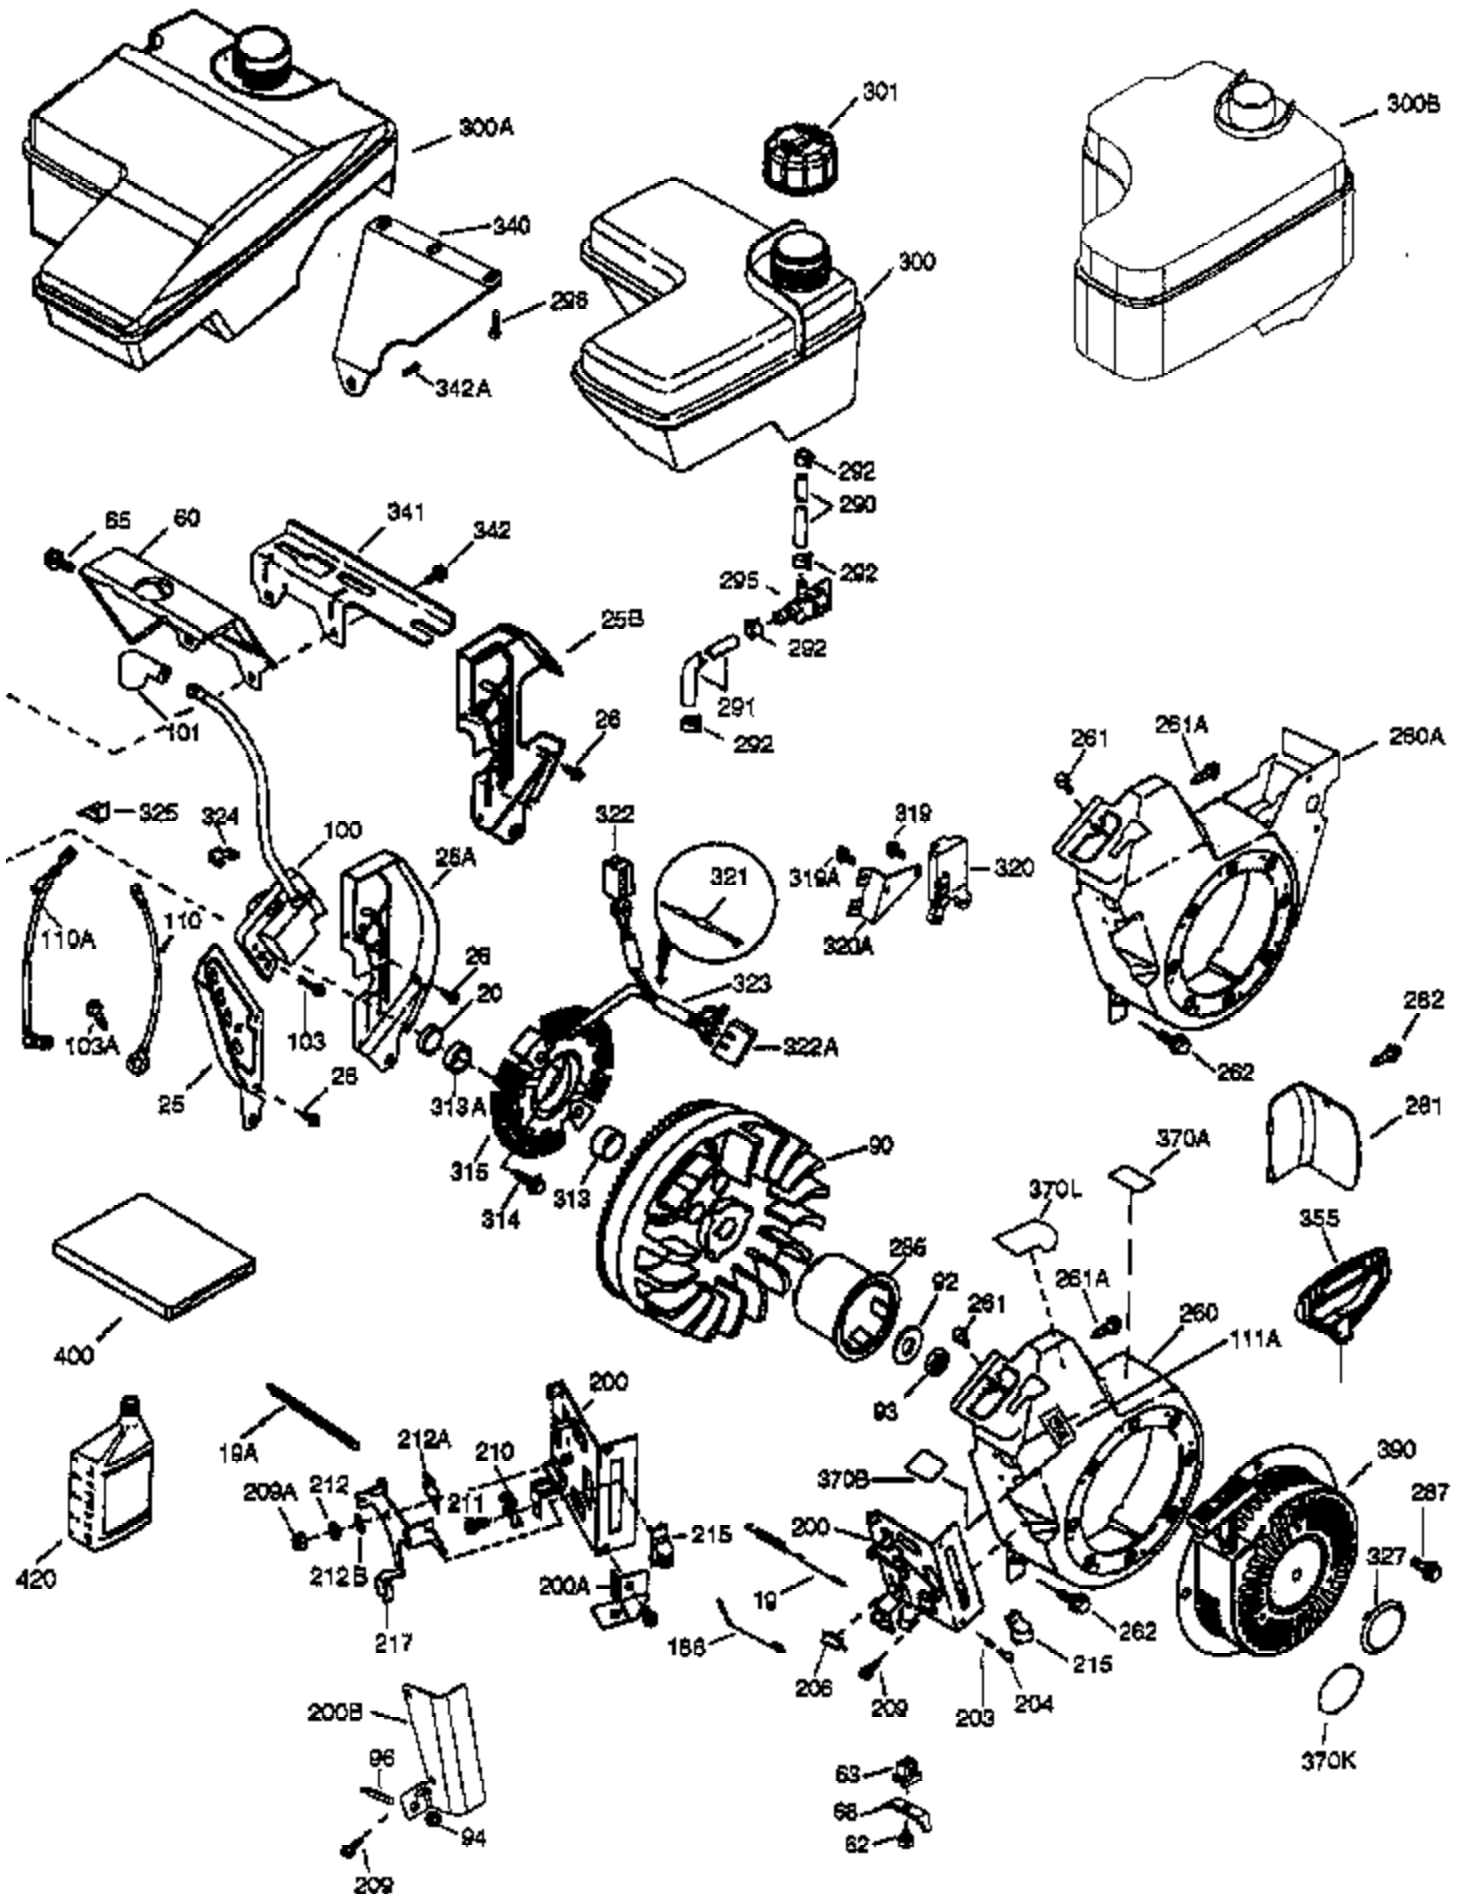

Engine Parts List #1

Ref #	Part Number	Qty	Description
161A	651012	2	Stud
173	36675A	1	Breather Tube
178	650852	2	Nut, 1/4-20
182	650451	2	Screw, 1/4-20 x 1"
184	26756	1	* Carburetor To Intake Pipe Gasket
185	36631	1	Intake Pipe
207	36632	1	Throttle Link
211	28942	2	Screw, 10-32 x 3/8"
223	650451	2	Screw, 1/4-20 x 1"
224	36581	1	* Intake Pipe Gasket
238	28820	2	Screw, 10-32 x 1/2"
239	27272A	1	* Air Cleaner Gasket
240	36633A	1	Air Cleaner Body (Incl. 239)
245	36046	1	Air Cleaner Filter
250	37073	1	Air Cleaner Cover
250A	37074	1	Air Cleaner Baffle
251	650886	1	Wing Nut
252	650821	1	Screw, 10-32 x 1/2"
253	36701	1	Compression Release Weight
254	36702	1	Compression Release Spring
275	36722	1	Muffler
277	650988	2	Screw, 1/4-20 x 2-9/32"
278	36674	1	Spacer
279	650852	1	Nut & Lock Washer
280	36893	1	Heat Shield
311	27625	1	Oil Fill Plug
361A	650738	3	Screw, 1/4-20 x 5/8"
380	640025A	1	Carburetor (Incl. 184)
395	33607A	1	Electric Starter Motor (12 Volt)
416	36085	1	Spark Arrestor Kit (Incl. 417) (Optional)
417	650760	1	Screw, 8-32 x 3/8"
600	651013	1	Washer