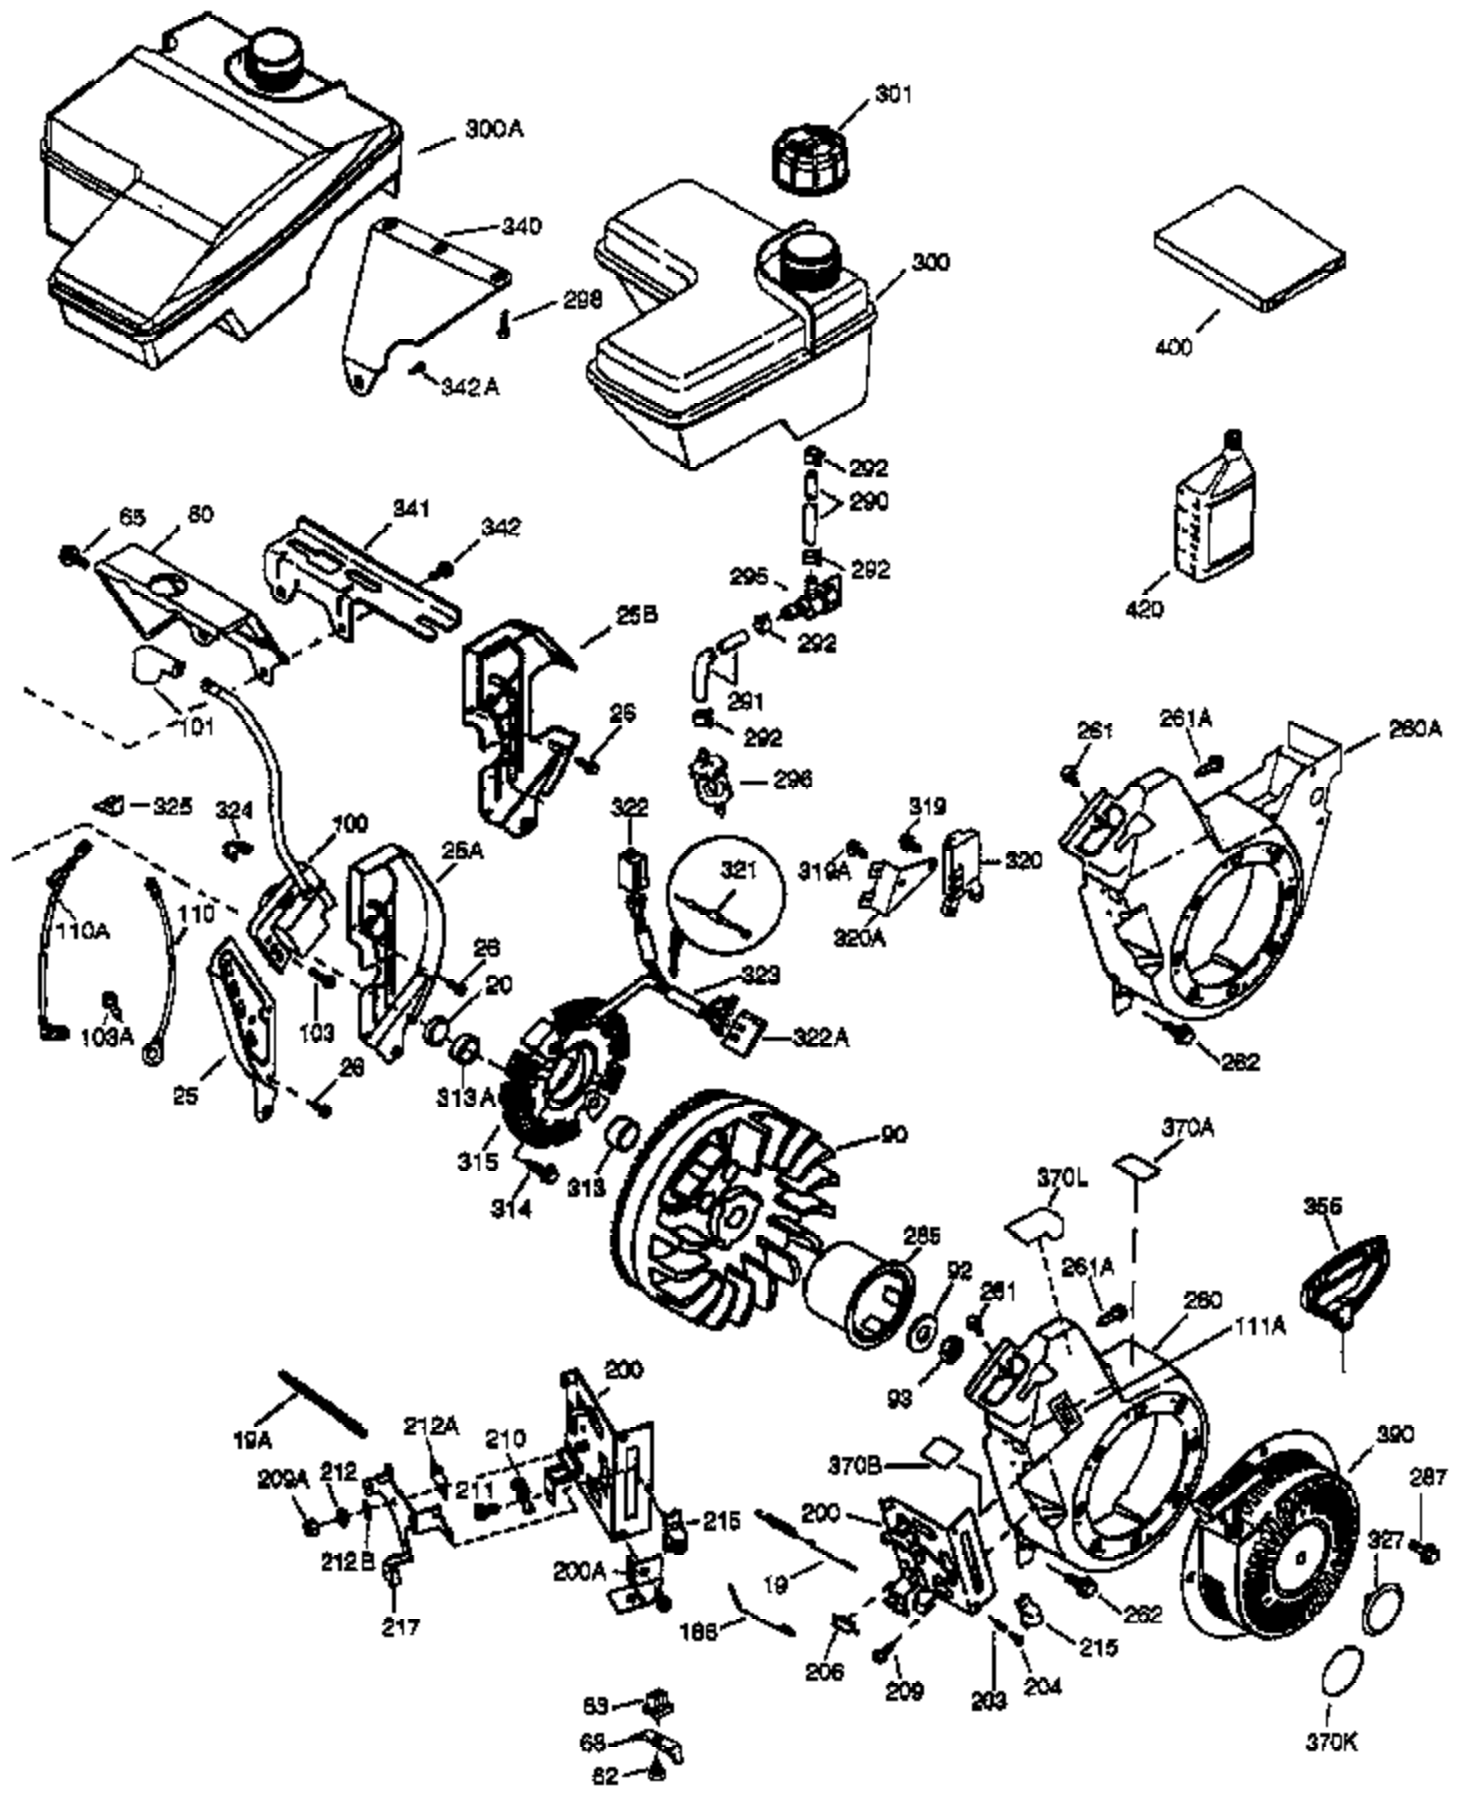

Ref #	Part Number	Qty	Description
19	36710	1	Extension Spring
20	32600	1	Oil Seal
25A	36622	1	Air Baffle (Right)
25	36621	1	Air Baffle (Left)
26	30200	1	Screw, 10-24 x 9/16"
60	36623A	1	Blower Housing Extension
65	30200	1	Screw, 10-24 x 9/16"
90	611205	1	Flywheel
92	650815	1	Belleville Washer
93	650816	1	Flywheel Nut
100	34443B	1	Solid State Ignition
103	651007	2	Screw, Torx T-15, 10-24 x 15/16"
110	36054	1	Ground Wire
186	36711	1	Governor Link
200	36736	1	Control Bracket (Incl. 206 & 215)
206	610973	1	Terminal
209	650821	1	Screw, 10-32 x 1/2"
215	36638	1	Control Knob
260	36864	1	Blower Housing
261A	650821	2	Screw, 10-32 x 1/2"
261	651008	1	Screw, 1/4-20 x 31/64"
262	651008	2	Screw, 1/4-20 x 31/64"
285	35985B	1	Starter Cup
287	0	4	Rivet (Can be purchased locally)
290	30705	1	Fuel Line
291	29774	1	Fuel Line
292	26460	4	Fuel Line Clamp
295	35857	1	Fuel Shut-Off Valve
300	36863	1	Fuel Tank (Incl. 292 & 301)
301	36246	1	Fuel Cap
313	34080	1	Spacer
325	29443	1	Wire Clip
341	36644	1	Fuel Tank Bracket
342	651010	2	Screw, 1/4-20 x 7/8"
370B	35703	1	Speed Control Decal
370A	36261	1	Lubrication Decal
370K	36695	1	Starter Decal
390	590736	1	Rewind Starter (NOTE: This engine could have been built with 590748 starter.)
400	36720	1	* Gasket Set (Incl. items marked PK in notes) Incl. (1) each of 26756, 27272A, 29673, 35626, 36581, 36624, 36719
420	730225	1	SAE 30 4-Cycle Engine Oil (Quart)