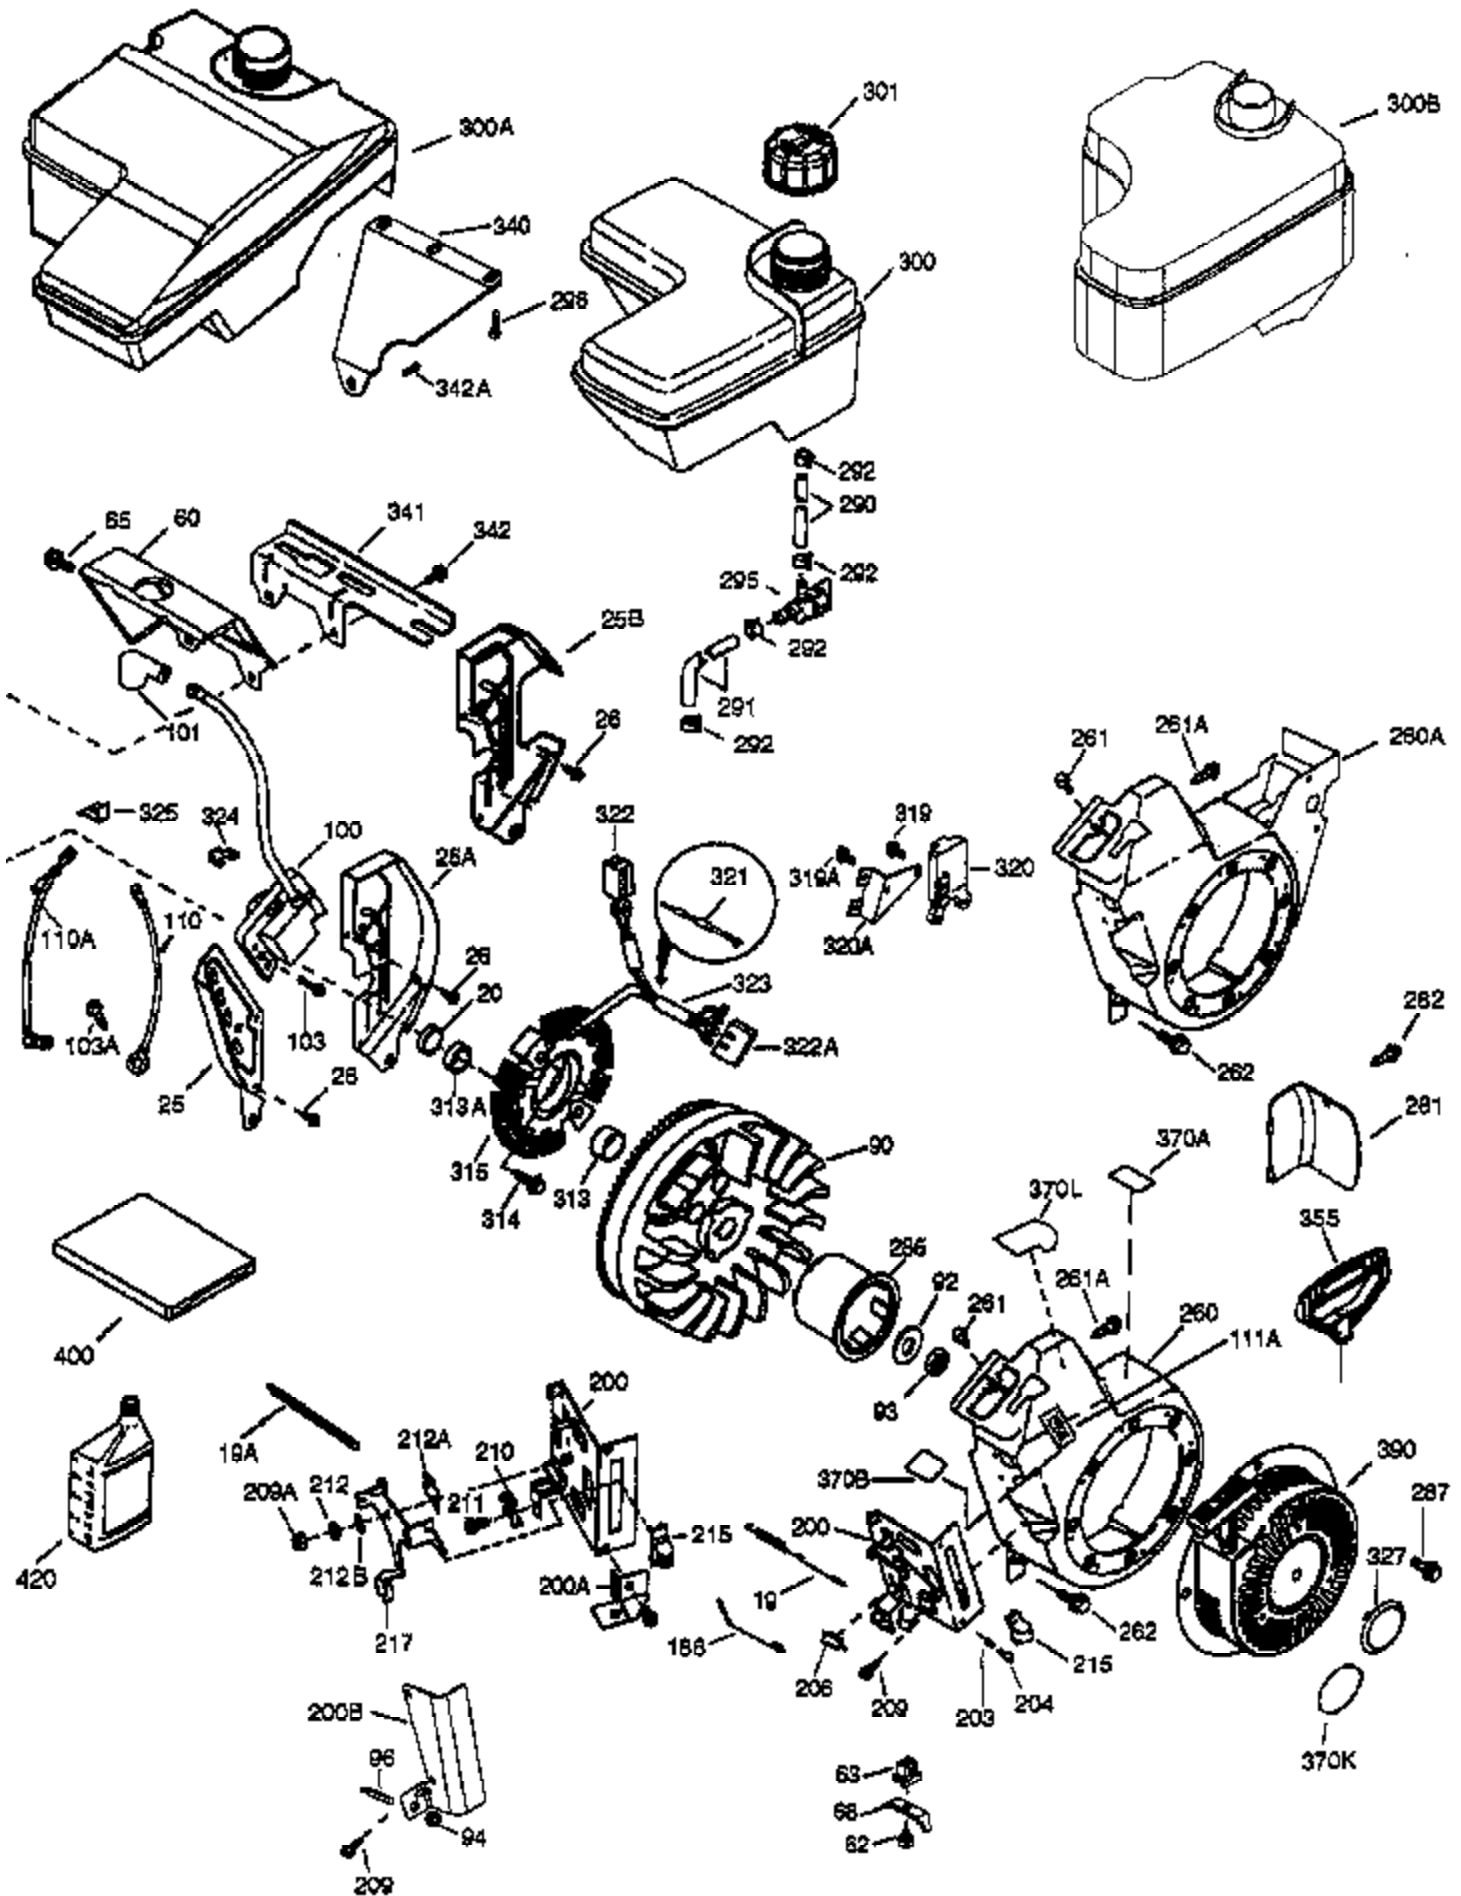

Ref #	Part Number	Qty	Description
19	37111	1	Extension Spring
20	32600	1	Oil Seal
25	36621	1	Air Baffle (Left)
25A	36622	1	Air Baffle (Right)
26	30200	1	Screw, 10-24 x 9/16"
60	36623A	1	Blower Housing Extension
65	30200	1	Screw, 10-24 x 9/16"
90	611205	1	Flywheel
92	650815	1	Belleville Washer
93	650816	1	Flywheel Nut
100	34443B	1	Solid State Ignition
101	610118	1	Spark Plug Cover
103	651007	2	Screw, Torx T-15, 10-24 x 15/16"
110	36054	1	Ground Wire
186	36711	1	Governor Link
200	36736	1	Control Bracket (Incl. 206 & 215)
206	610973	1	Terminal
209	650821	1	Screw, 10-32 x 1/2"
215	36638	1	Control Knob
260	36992	1	Blower Housing
261A	650821	2	Screw, 10-32 x 1/2"
261	651008	1	Screw, 1/4-20 x 31/64"
262	651008	2	Screw, 1/4-20 x 31/64"
285	35985B	1	Starter Cup
287	651008	4	Screw, 1/4-20 x 31/64"
290	30705	1	Fuel Line
292	26460	2	Fuel Line Clamp
298	650665	2	Screw, 1/4-15 x 3/4"
300	37002	1	Fuel Tank (Incl. 292 & 301)
301	36246	1	Fuel Cap
313	34080	1	Spacer
325	29443	1	Wire Clip
340	37071	1	Fuel Tank Bracket (Upper)
341	36644	1	Fuel Tank Bracket (Lower)
342A	650738	1	Screw, 1/4-20 x 5/8"
342	651010	2	Screw, 1/4-20 x 7/8"
370B	35703	1	Speed Control Decal
370K	36695	1	Starter Decal
370A	36261	1	Lubrication Decal
390	590746	1	Rewind Starter (NOTE: This engine could have been built with 590704 starter.)
400	36720	1	* Gasket Set (Incl. items marked PK in notes) Incl. (1) each of 26756, 27272A, 29673, 35626, 36581, 36624, 36719
420	730225	1	SAE 30 4-Cycle Engine Oil (Quart)