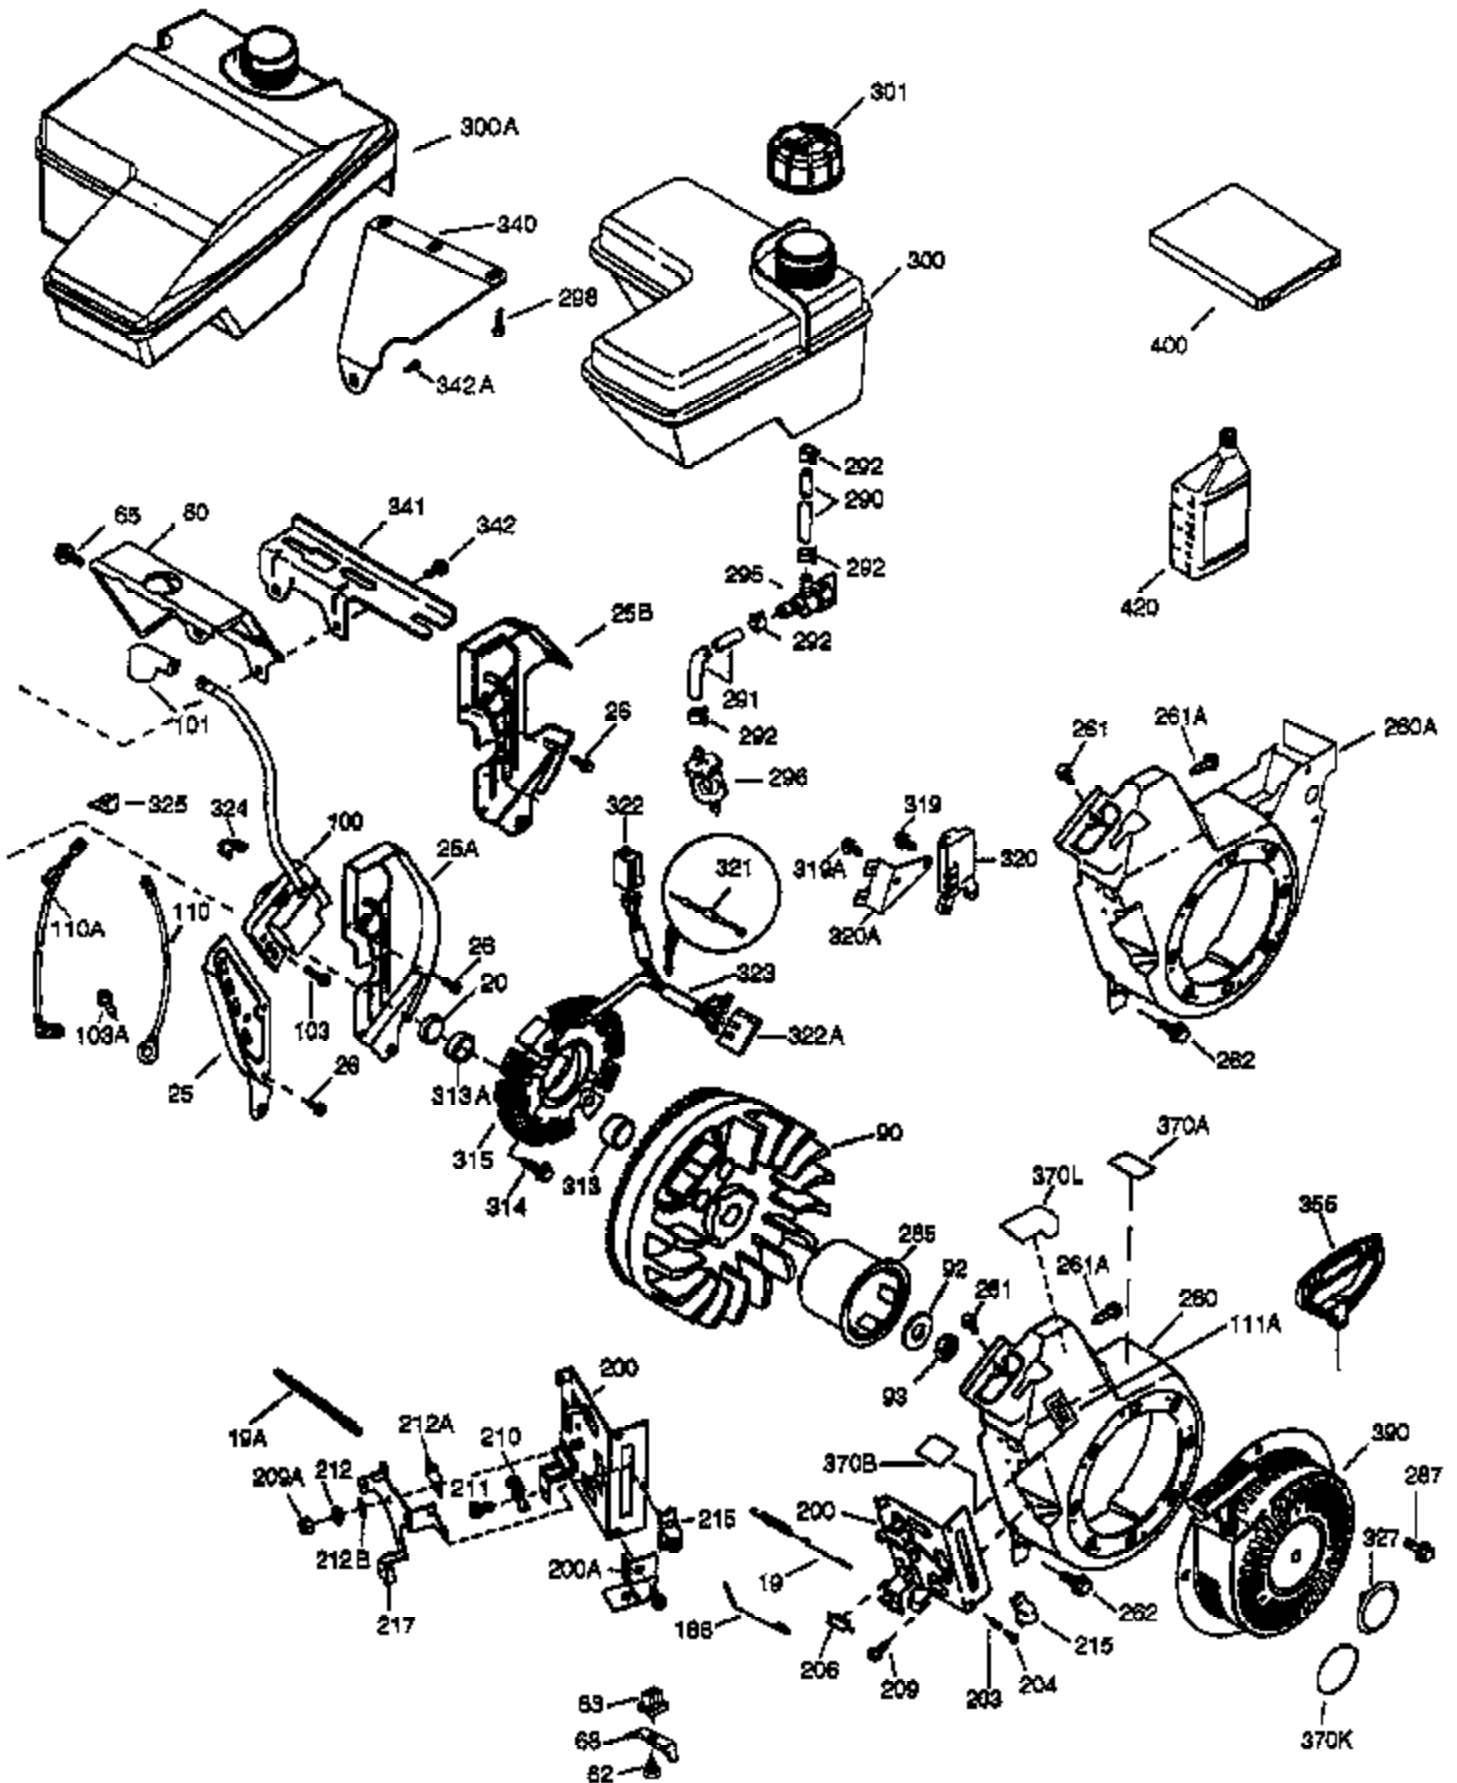

Ref #	Part Number	Qty	Description
19	36710	1	Extension Spring
20	32600	1	Oil Seal
25	36621	1	Air Baffle (Left)
25A	36622	1	Air Baffle (Right)
26	30200	1	Screw, 10-24 x 9/16"
60	36623A	1	Blower Housing Extension
65	30200	1	Screw, 10-24 x 9/16"
90	611205	1	Flywheel
92	650815	1	Belleville Washer
93	650816	1	Flywheel Nut
100	34443B	1	Solid State Ignition
101	610118	1	Spark Plug Cover
103	651007	2	Screw, Torx T-15, 10-24 x 15/16"
110	36054	1	Ground Wire
186	36711	1	Governor Link
200	36736	1	Control Bracket (Incl. 206 & 215)
206	610973	1	Terminal
209	650821	1	Screw, 10-32 x 1/2"
215	36638	1	Control Knob
260	36992	1	Blower Housing
261A	650821	2	Screw, 10-32 x 1/2"
261	651008	1	Screw, 1/4-20 x 31/64"
262	651008	2	Screw, 1/4-20 x 31/64"
285	35985B	1	Starter Cup
287	651008	4	Screw, 1/4-20 x 31/64"
290	30705	1	Fuel Line
292	26460	2	Fuel Line Clamp
298	650665	2	Screw, 1/4-15 x 3/4"
300	37002	1	Fuel Tank (Incl. 292 & 301)
301	36246	1	Fuel Cap
313	34080	1	Spacer
325	29443	1	Wire Clip
340	36876	1	Fuel Tank Bracket (Upper)
341	36644	1	Fuel Tank Bracket (Lower)
342A	650738	1	Screw, 1/4-20 x 5/8"
342	651010	2	Screw, 1/4-20 x 7/8"
370B	35703	1	Speed Control Decal
370K	36695	1	Starter Decal
370A	36261	1	Lubrication Decal
390	590704	1	Rewind Starter (NOTE: This engine could have been built with 590746 starter.)
400	36720	1	* Gasket Set (Incl. items marked PK in notes) Incl. (1) each of 26756, 27272A, 29673, 35626, 36581, 36624, 36719
420	730225	1	SAE 30 4-Cycle Engine Oil (Quart)