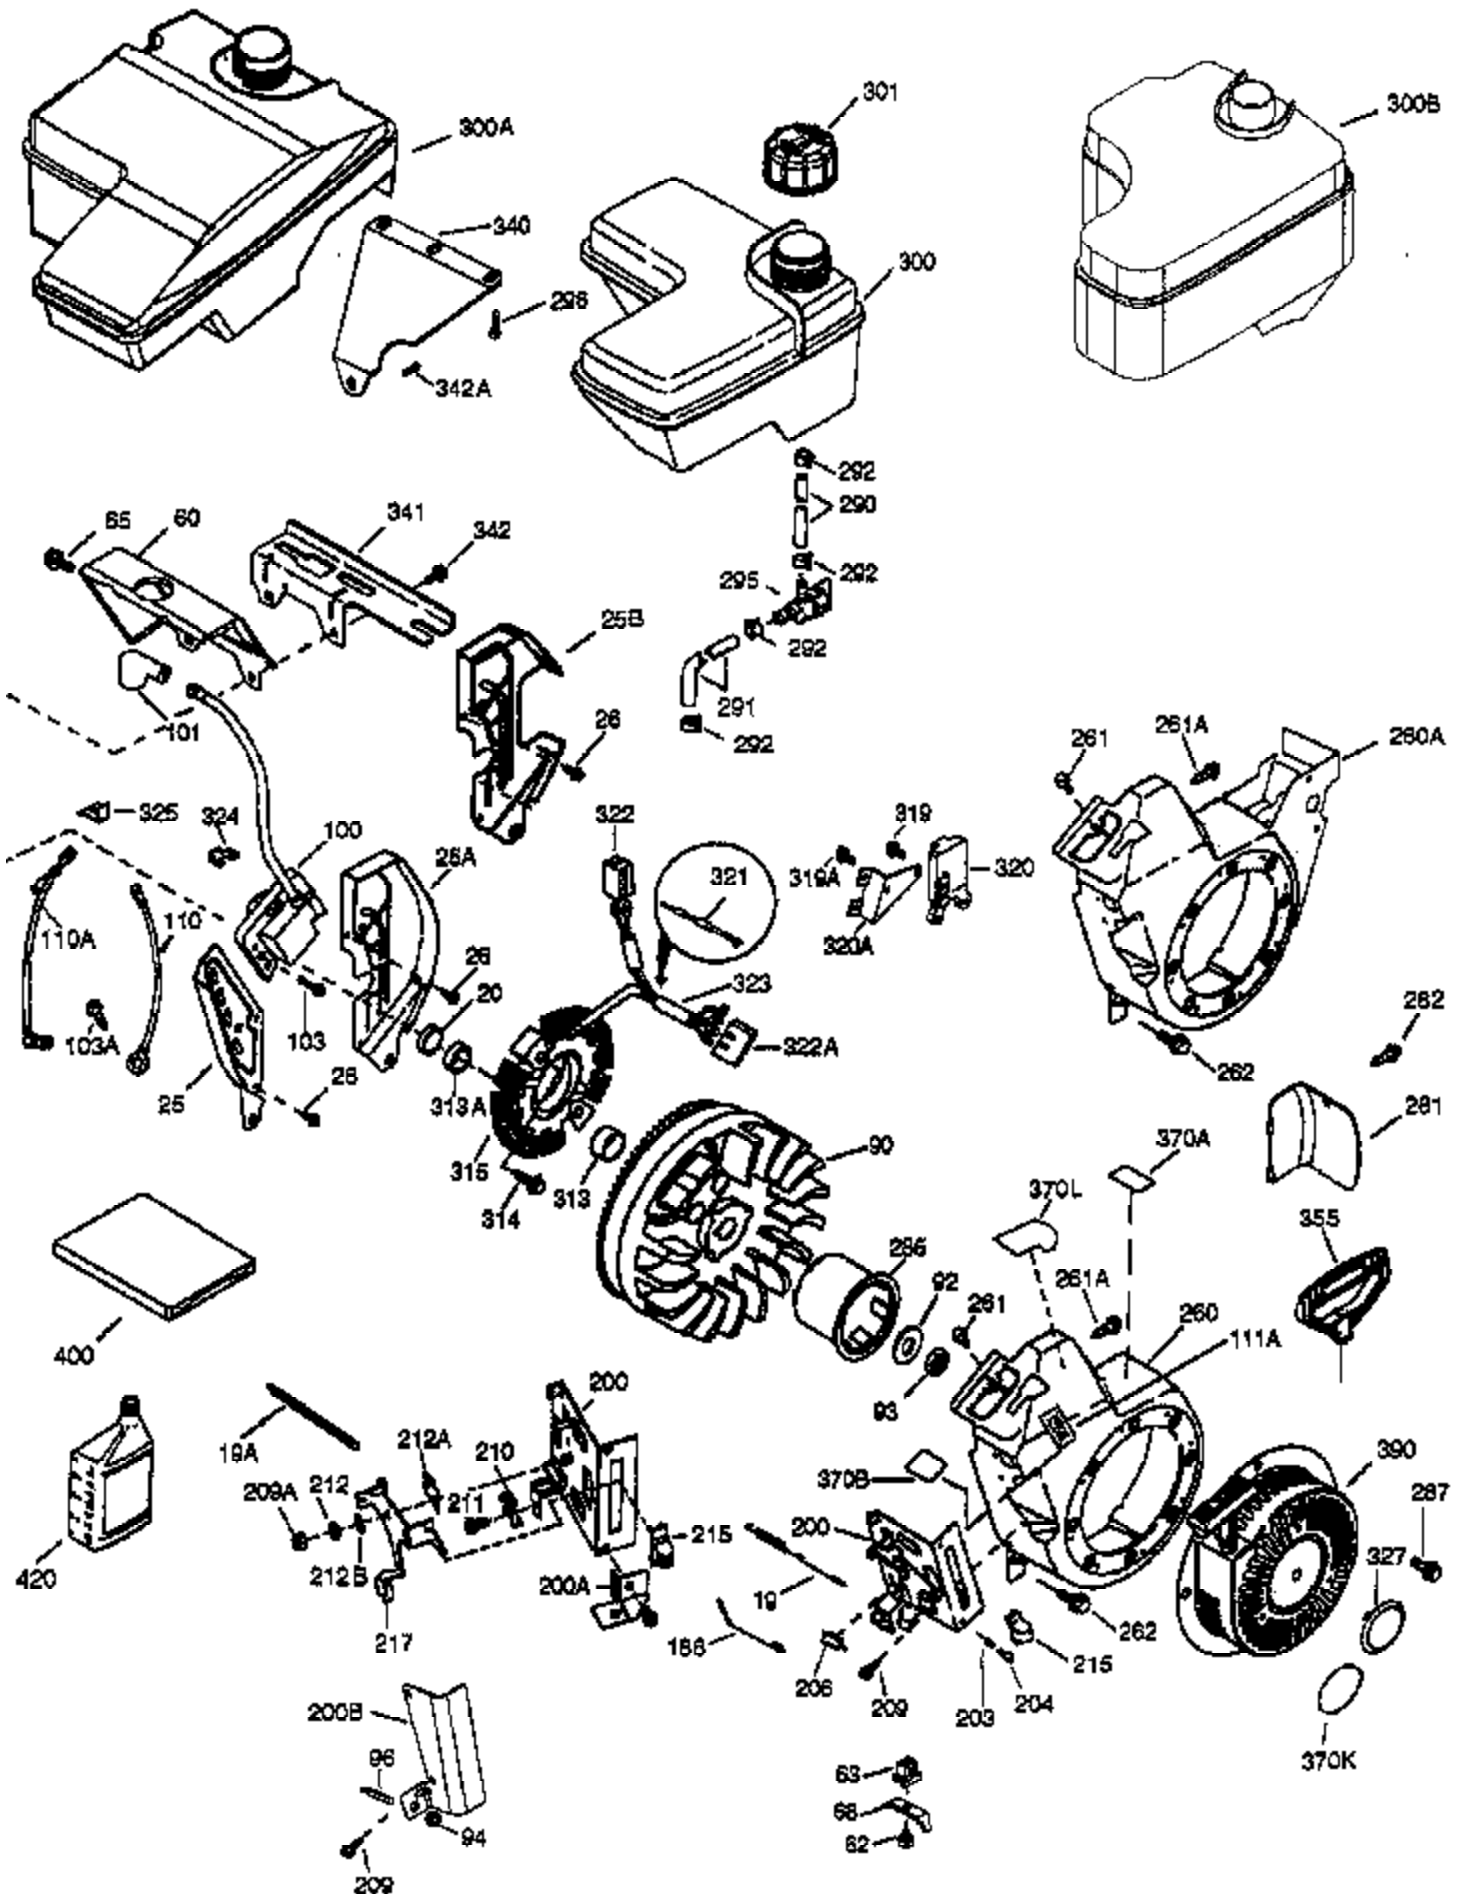

Ref #	Part Number	Qty	Description
	651053	1	Screw, 6-32 X 25/64"
19	37111	1	Extension Spring
20	32600	1	Oil Seal
25A	36622	1	Air Baffle (Right)
25	36621	1	Air Baffle (Left)
26	30200	1	Screw, 10-24 x 9/16"
60	36623A	1	Blower Housing Extension
65	30200	1	Screw, 10-24 x 9/16"
90	611205	1	Flywheel
92	650815	1	Belleville Washer
93	650816	1	Flywheel Nut
100	34443B	1	Solid State Ignition
101	610118	1	Spark Plug Cover
103	651007	2	Screw, Torx T-15, 10-24 x 15/16"
110	36767	1	Ground Wire
111A	611223	1	Low Oil Indicator Light
186	36711	1	Governor Link
200	36824A	1	Control Bracket (Incl. 206)
206	610973	1	Terminal
209	650821	1	Screw, 10-32 x 1/2"
260	36864	1	Blower Housing
261A	650821	2	Screw, 10-32 x 1/2"
261	651008	1	Screw, 1/4-20 x 31/64"
262	651008	2	Screw, 1/4-20 x 31/64"
285	35985B	1	Starter Cup
287	651008	4	Screw, 1/4-20 x 31/64"
290	30705	1	Fuel Line (12.62")
292	26460	1	Fuel Line Clamp
292	26460		Fuel Line Clamp
300	36863	1	Fuel Tank (Incl. 292 & 301)
301	36246	1	Fuel Cap
313	34080	1	Spacer
325	29443	1	Wire Clip
341	36644	1	Fuel Tank Bracket
342	651010	2	Screw, 1/4-20 x 7/8"
370L	36771	1	Oil Sensor Decal
370B	35703	1	Speed Control Decal
370A	36261	1	Lubrication Decal (Replaces 64-831)
370K	36695	1	Starter Decal
390	590746	1	Recoil Starter
400	36720	1	* Gasket Set (Incl. items marked PK i n notes) Incl. (1) each of 26756, 27272A, 29673, 35626, 36581, 36624, 36719
420	730225	1	SAE 30 4-Cycle Engine Oil (Quart)