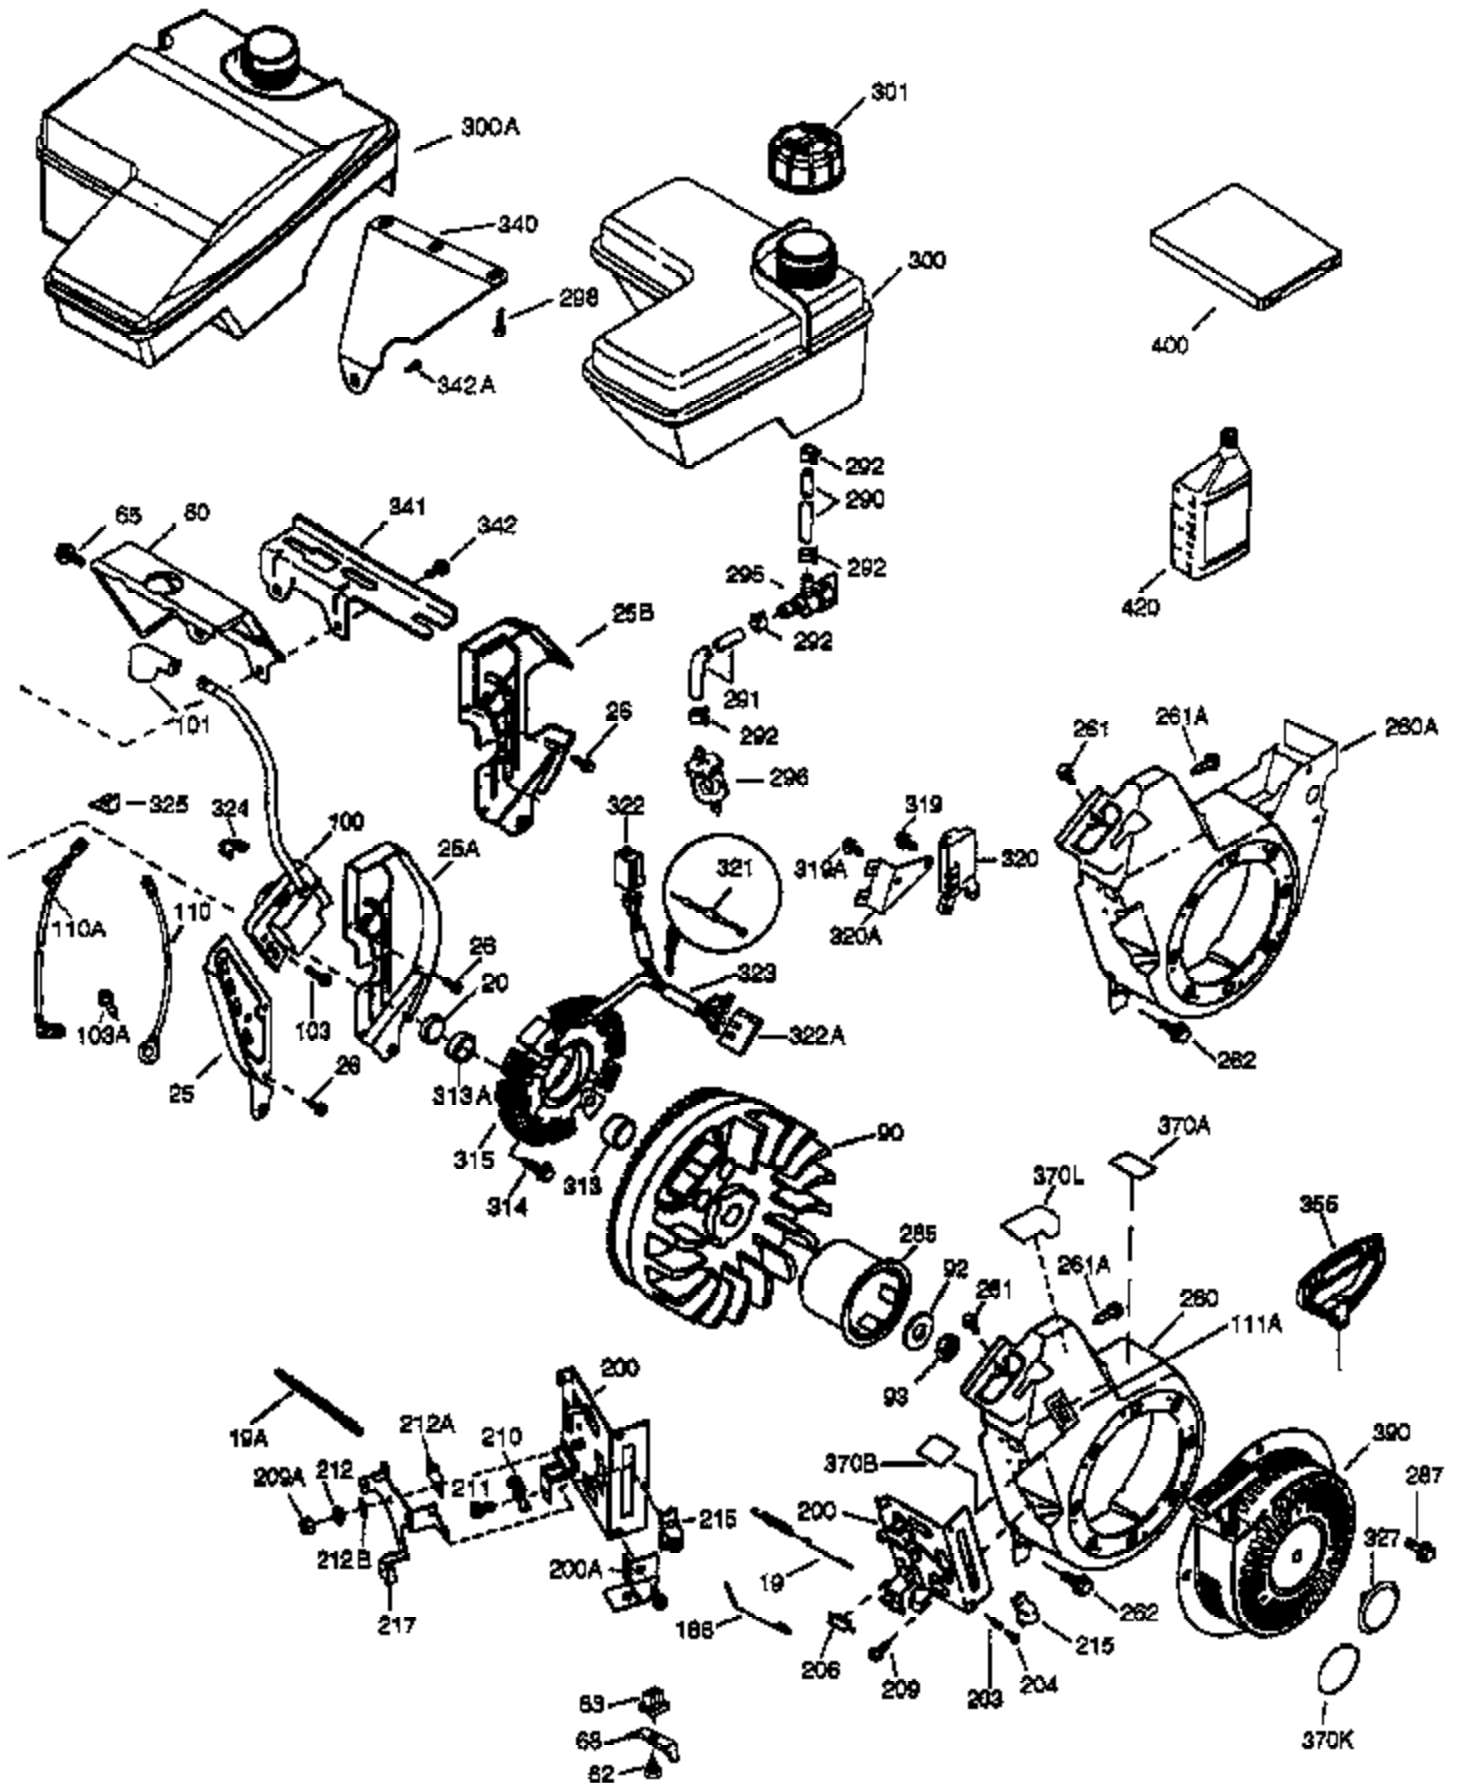

Ref #	Part Number	Qty	Description
19	36710	1	Extension Spring
20	32600	1	Oil Seal
25A	36622	1	Air Baffle (Right)
25	36621	1	Air Baffle (Left)
26	30200	1	Screw, 10-24 x 9/16"
60	36623A	1	Blower Housing Extension
64A	651015	1	Screw, 1/4-20 x 1-1/8"
65	30200	1	Screw, 10-24 x 9/16"
90	611205	1	Flywheel
92	650815	1	Belleville Washer
93	650816	1	Flywheel Nut
100	34443B	1	Solid State Ignition
101	610118	1	Spark Plug Cover
103	651007	2	Screw, Torx T-15, 10-24 x 15/16"
110	36054	1	Ground Wire
186	36711	1	Governor Link
200	36736	1	Control Bracket (Incl. 206 & 215)
206	610973	1	Terminal
209	650821	1	Screw, 10-32 x 1/2"
215	36638	1	Control Knob
260	36894	1	Blower Housing
261A	650821	2	Screw, 10-32 x 1/2"
261	651008	1	Screw, 1/4-20 x 31/64"
262	651008	2	Screw, 1/4-20 x 31/64"
285	35985B	1	Starter Cup
287	651008	4	Screw, 1/4-20 x 31/64"
290	30962	1	Fuel Line
291	29774	1	Fuel Line
292	26460	4	Fuel Line Clamp
295	35857	1	Fuel Shut-Off Valve
298	650665	2	Screw, 1/4-20 x 3/4"
300	35584	1	Fuel Tank (Incl. 292 & 301)
301	36246	1	Fuel Cap
313	34080	1	Spacer
325	29443	1	Wire Clip
342	651008	2	Screw, 1/4-20 x 31/64"
355	590574	1	Starter Handle (Mitten Grip)
370B	33107	1	Speed Control Decal
370A	36261	1	Lubrication Decal
370K	36695	1	Starter Decal
390	590733	1	Rewind Starter (NOTE: This engine could have been built with 590749 starter.)
400	36720	1	* Gasket Set (Incl. items marked PK in notes) Incl. (1) each of 26756, 27272A, 29673, 35626, 36581, 36624, 36719
420	730225	1	SAE 30 4-Cycle Engine Oil (Quart)