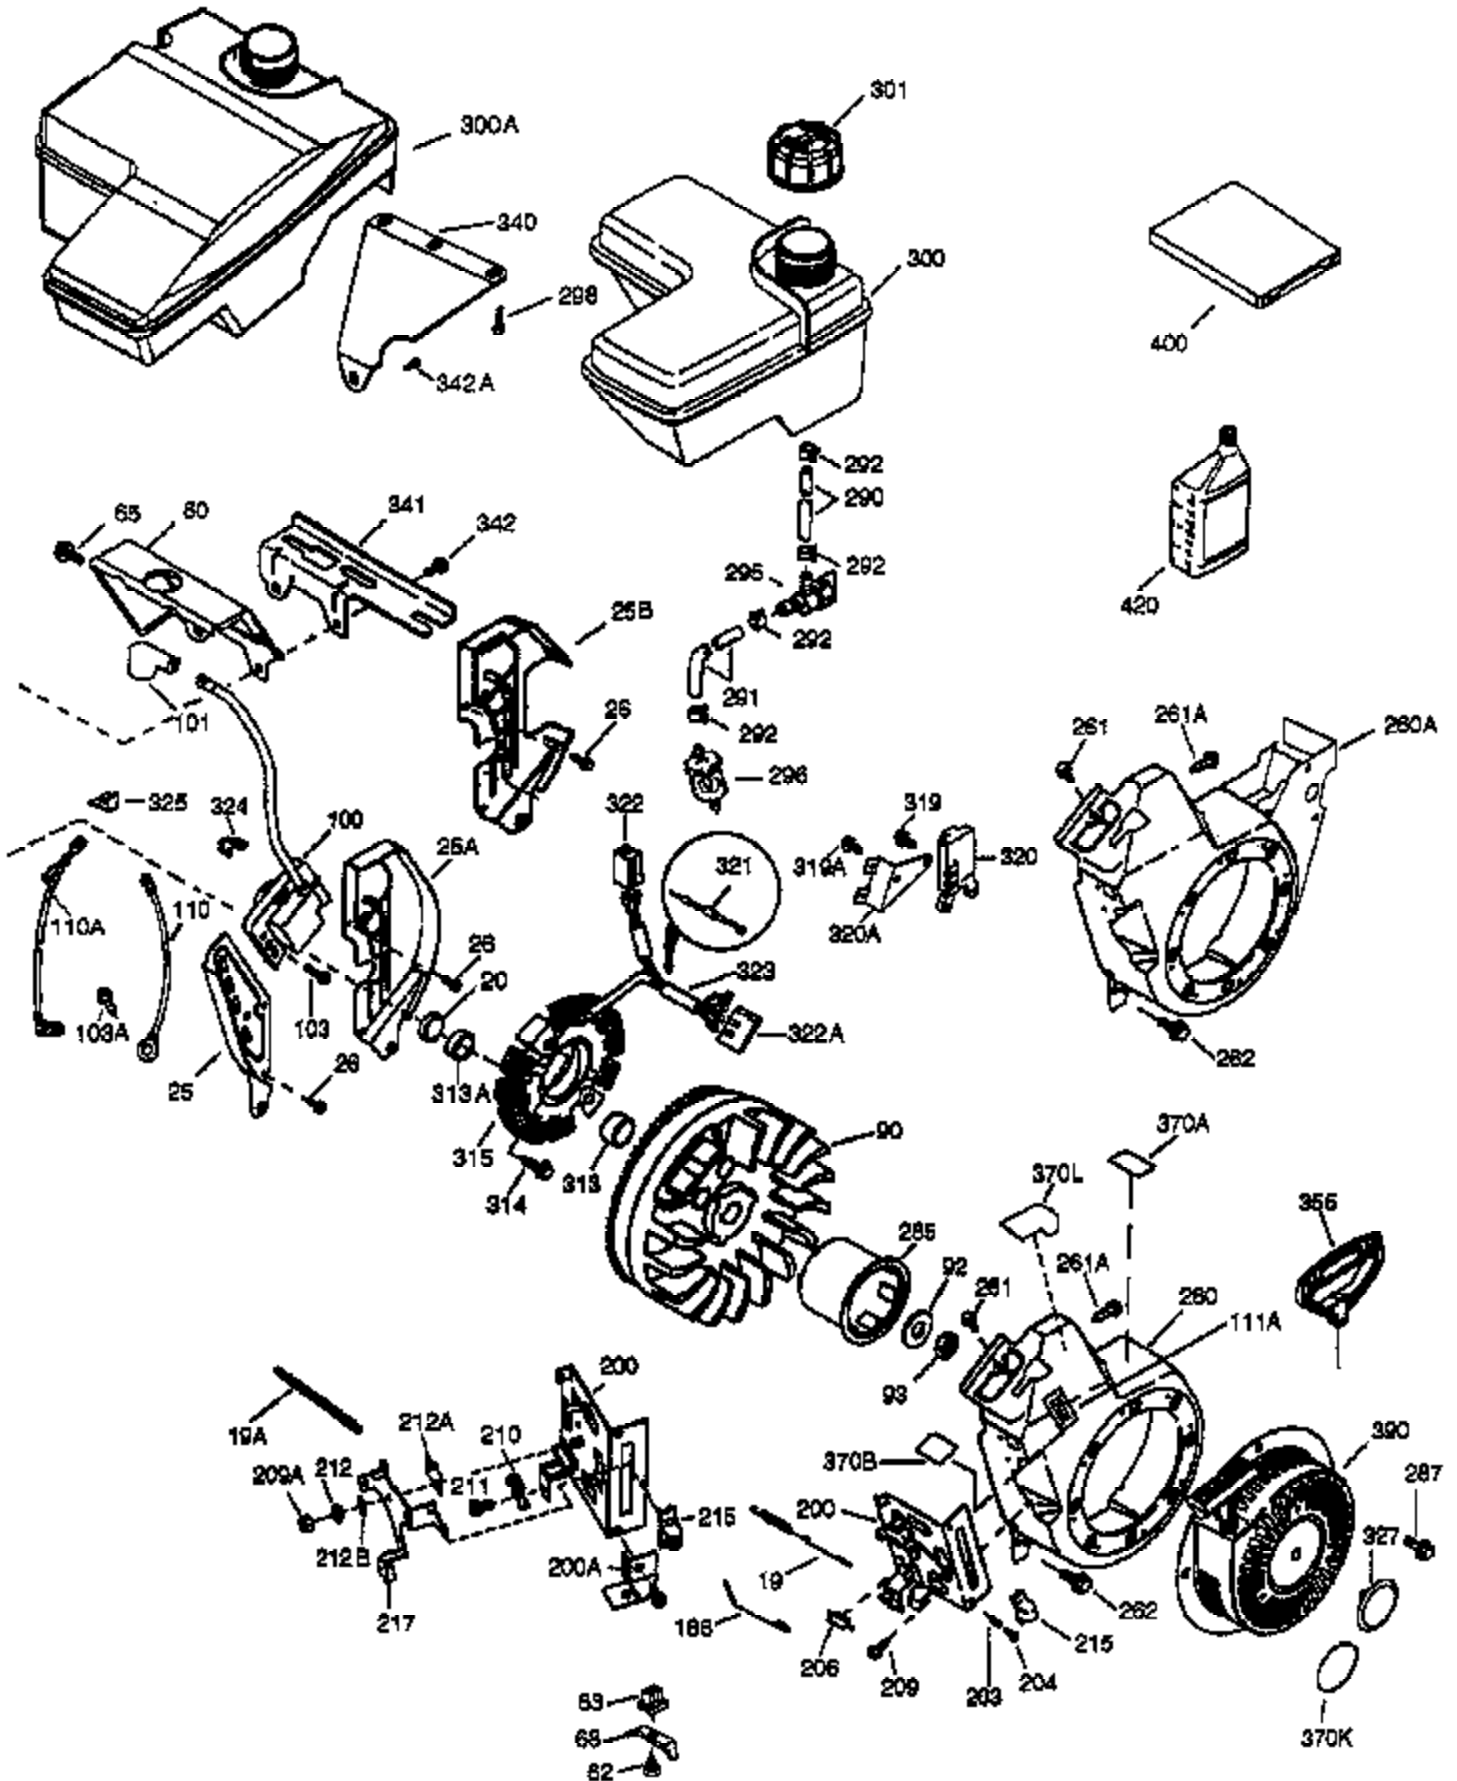

Ref #	Part Number	Qty	Description
19	36710	1	Extension Spring
20	32600	1	Oil Seal
25A	36622	1	Air Baffle (Right)
25	36621	1	Air Baffle (Left)
26	30200	1	Screw, 10-24 x 9/16"
60	36623A	1	Blower Housing Extension
65	30200	1	Screw, 10-24 x 9/16"
90	611205	1	Flywheel
92	650815	1	Belleville Washer
93	650816	1	Flywheel Nut
100	34443A	1	Solid State Ignition
101	610118	1	Spark Plug Cover
103	651007	2	Screw, Torx T-15, 10-24 x 15/16"
110	36054	1	Ground Wire
186	36711	1	Governor Link
200	36736	1	Control Bracket (Incl. 206 & 215)
206	610973	1	Terminal
209	650821	1	Screw, 10-32 x 1/2"
215	36638	1	Control Knob
260	36864	1	Blower Housing
261A	650821	2	Screw, 10-32 x 1/2"
261	651008	1	Screw, 1/4-20 x 31/64"
262	651008	2	Screw, 1/4-20 x 31/64"
285	35985B	1	Starter Cup
287	0	4	Rivet (Can be purchased locally)
290	30705	1	Fuel Line
292	26460	2	Fuel Line Clamp
300	36863	1	Fuel Tank (Incl. 292 & 301)
301	36246	1	Fuel Cap
313	34080	1	Spacer
325	29443	1	Wire Clip
341	36644	1	Fuel Tank Bracket
342	651010	2	Screw, 1/4-20 x 7/8"
370K	36695	1	Starter Decal
370B	33107	1	Speed Control Decal
370A	36261	1	Lubrication Decal
390	590736	1	Rewind Starter (NOTE: This engine could have been built with 590748 starter.)
400	36720	1	* Gasket Set (Incl. items marked PK in notes) Incl. (1) each of 26756, 27272A, 29673, 35626, 36581, 36624, 36719
420	730225	1	SAE 30 4-Cycle Engine Oil (Quart)