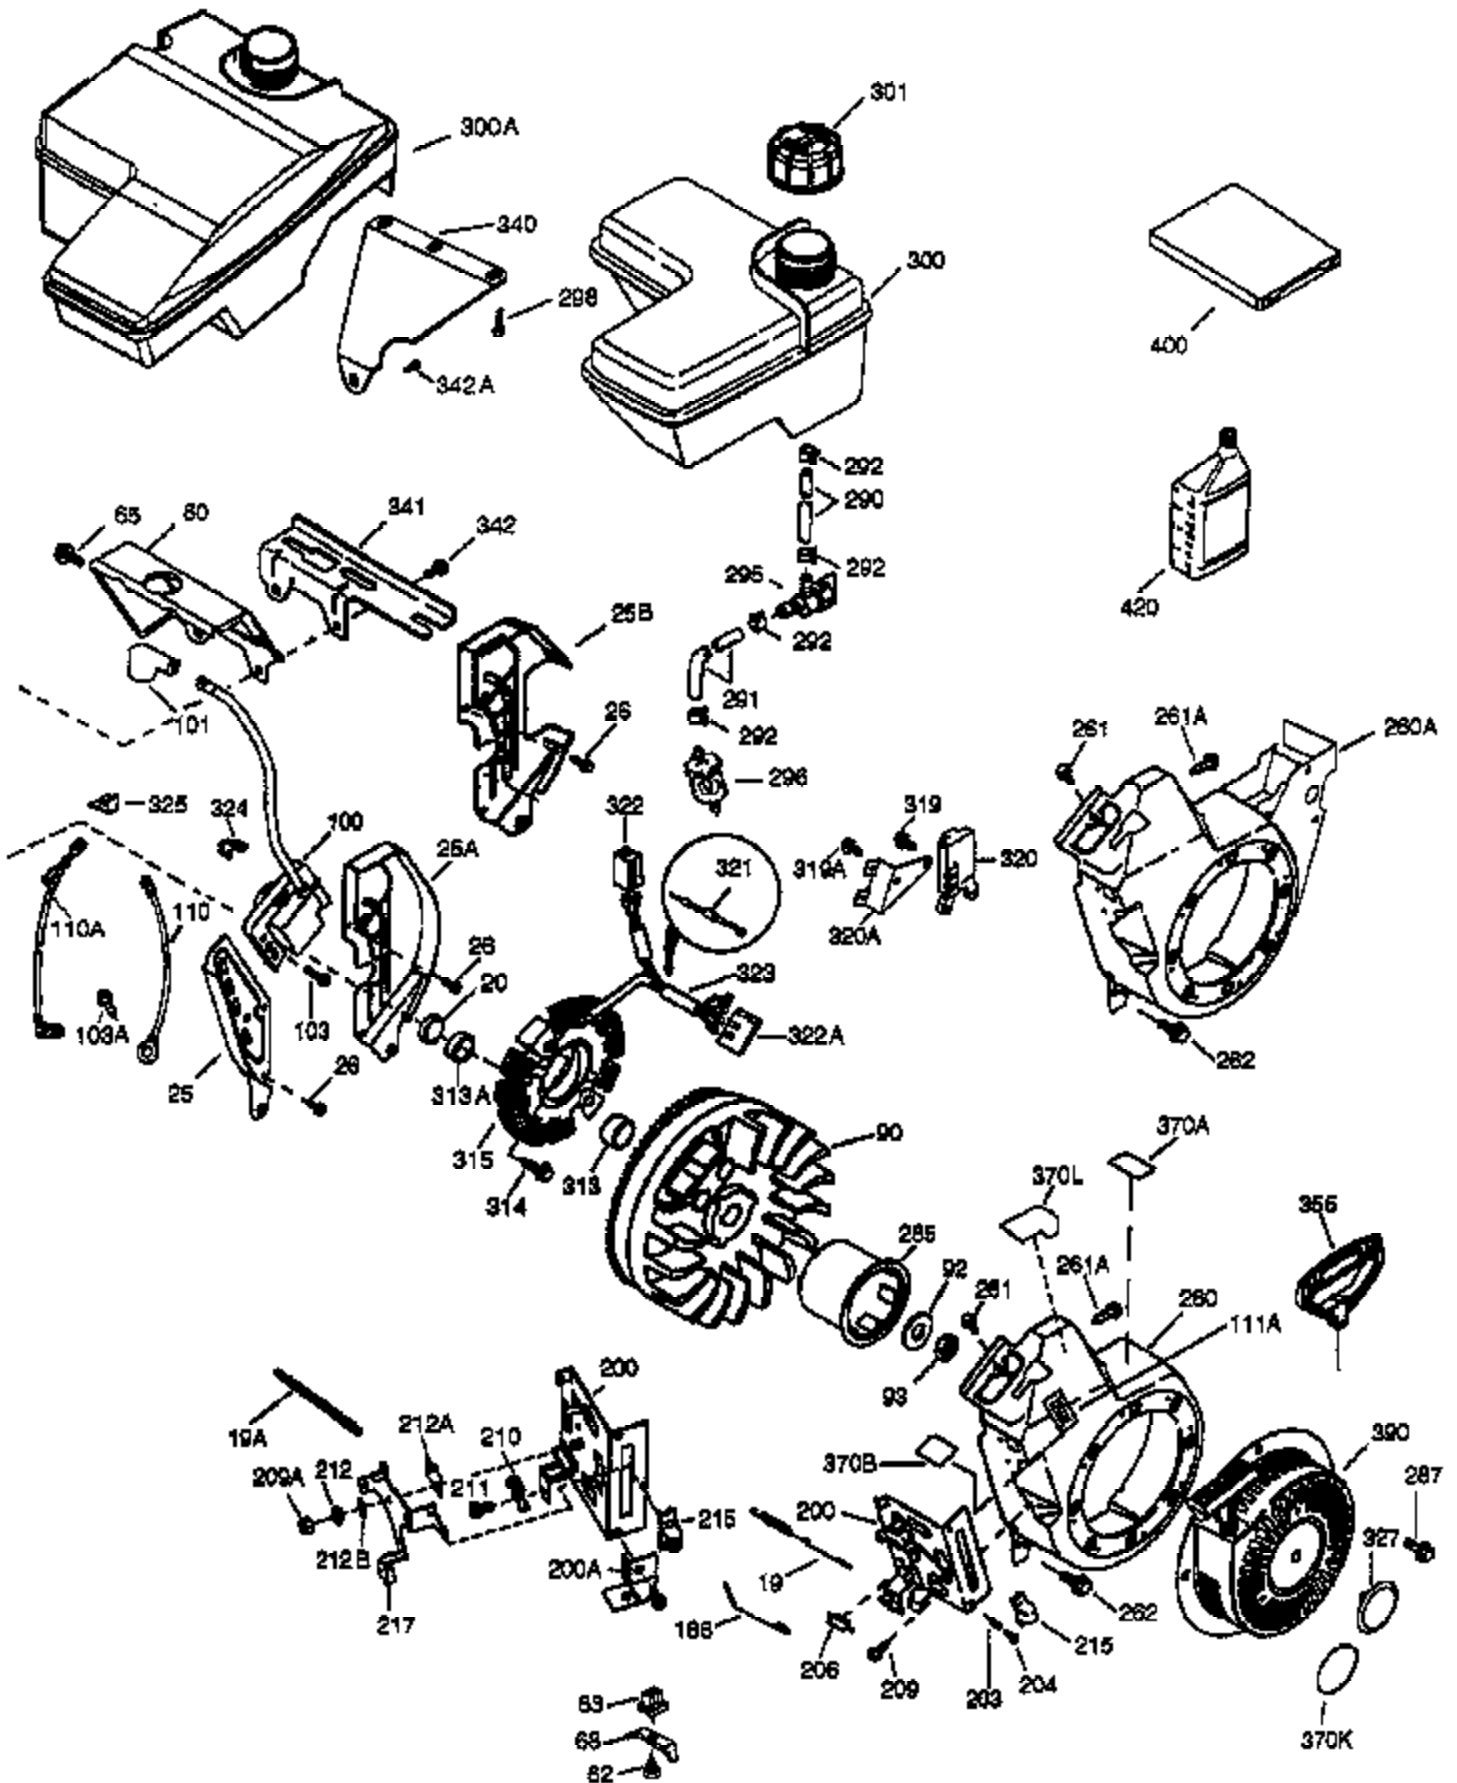

Ref #	Part Number	Qty	Description
19	36750	1	Extension Spring
20	32600	1	Oil Seal
25A	36622	1	Air Baffle (Right)
25	36621	1	Air Baffle (Left)
26	30200	1	Screw, 10-24 x 9/16"
60	36623A	1	Blower Housing Extension
65	30200	1	Screw, 10-24 x 9/16"
90	611205	1	Flywheel
92	650815	1	Belleville Washer
93	650816	1	Flywheel Nut
100	34443B	1	Solid State Ignition
101	610118	1	Spark Plug Cover
103A	650767	1	Screw, 8-32 x 27/64"
103	651007	2	Screw, Torx T-15, 10-24 x 15/16"
110A	36964	1	Ground Wire
110	35589	1	Ground Wire
111B	611226	1	Rocker On/Off Switch
200	36958	1	Control Bracket
209	650821	2	Screw, 10-32 x 1/2"
260	36864	1	Blower Housing
261A	650821	2	Screw, 10-32 x 1/2"
261	651008	1	Screw, 1/4-20 x 31/64"
262	651008	2	Screw, 1/4-20 x 31/64"
285	35985B	1	Starter Cup
287	651008	4	Screw, 1/4-20 x 31/64"
290	30705	1	Fuel Line
292	26460	2	Fuel Line Clamp
300	36863	1	Fuel Tank (Incl. 292 & 301)
301	36754	1	Fuel Cap
313	34080	1	Spacer
325	29443	1	Wire Clip
341	36644	1	Fuel Tank Bracket
342	651010	2	Screw, 1/4-20 x 7/8"
370K	36695	1	Starter Decal
370L	36771	1	Oil Sensor Decal
370A	36261	1	Lubrication Decal
390	590704	1	Rewind Starter (NOTE: (This engine could have been built with 590746 starter.)
400	36720	1	* Gasket Set (Incl. items marked PK in notes) Incl. (1) each of 26756, 27272A, 29673, 35626, 36581, 36624, 36719
420	730225	1	SAE 30 4-Cycle Engine Oil (Quart)