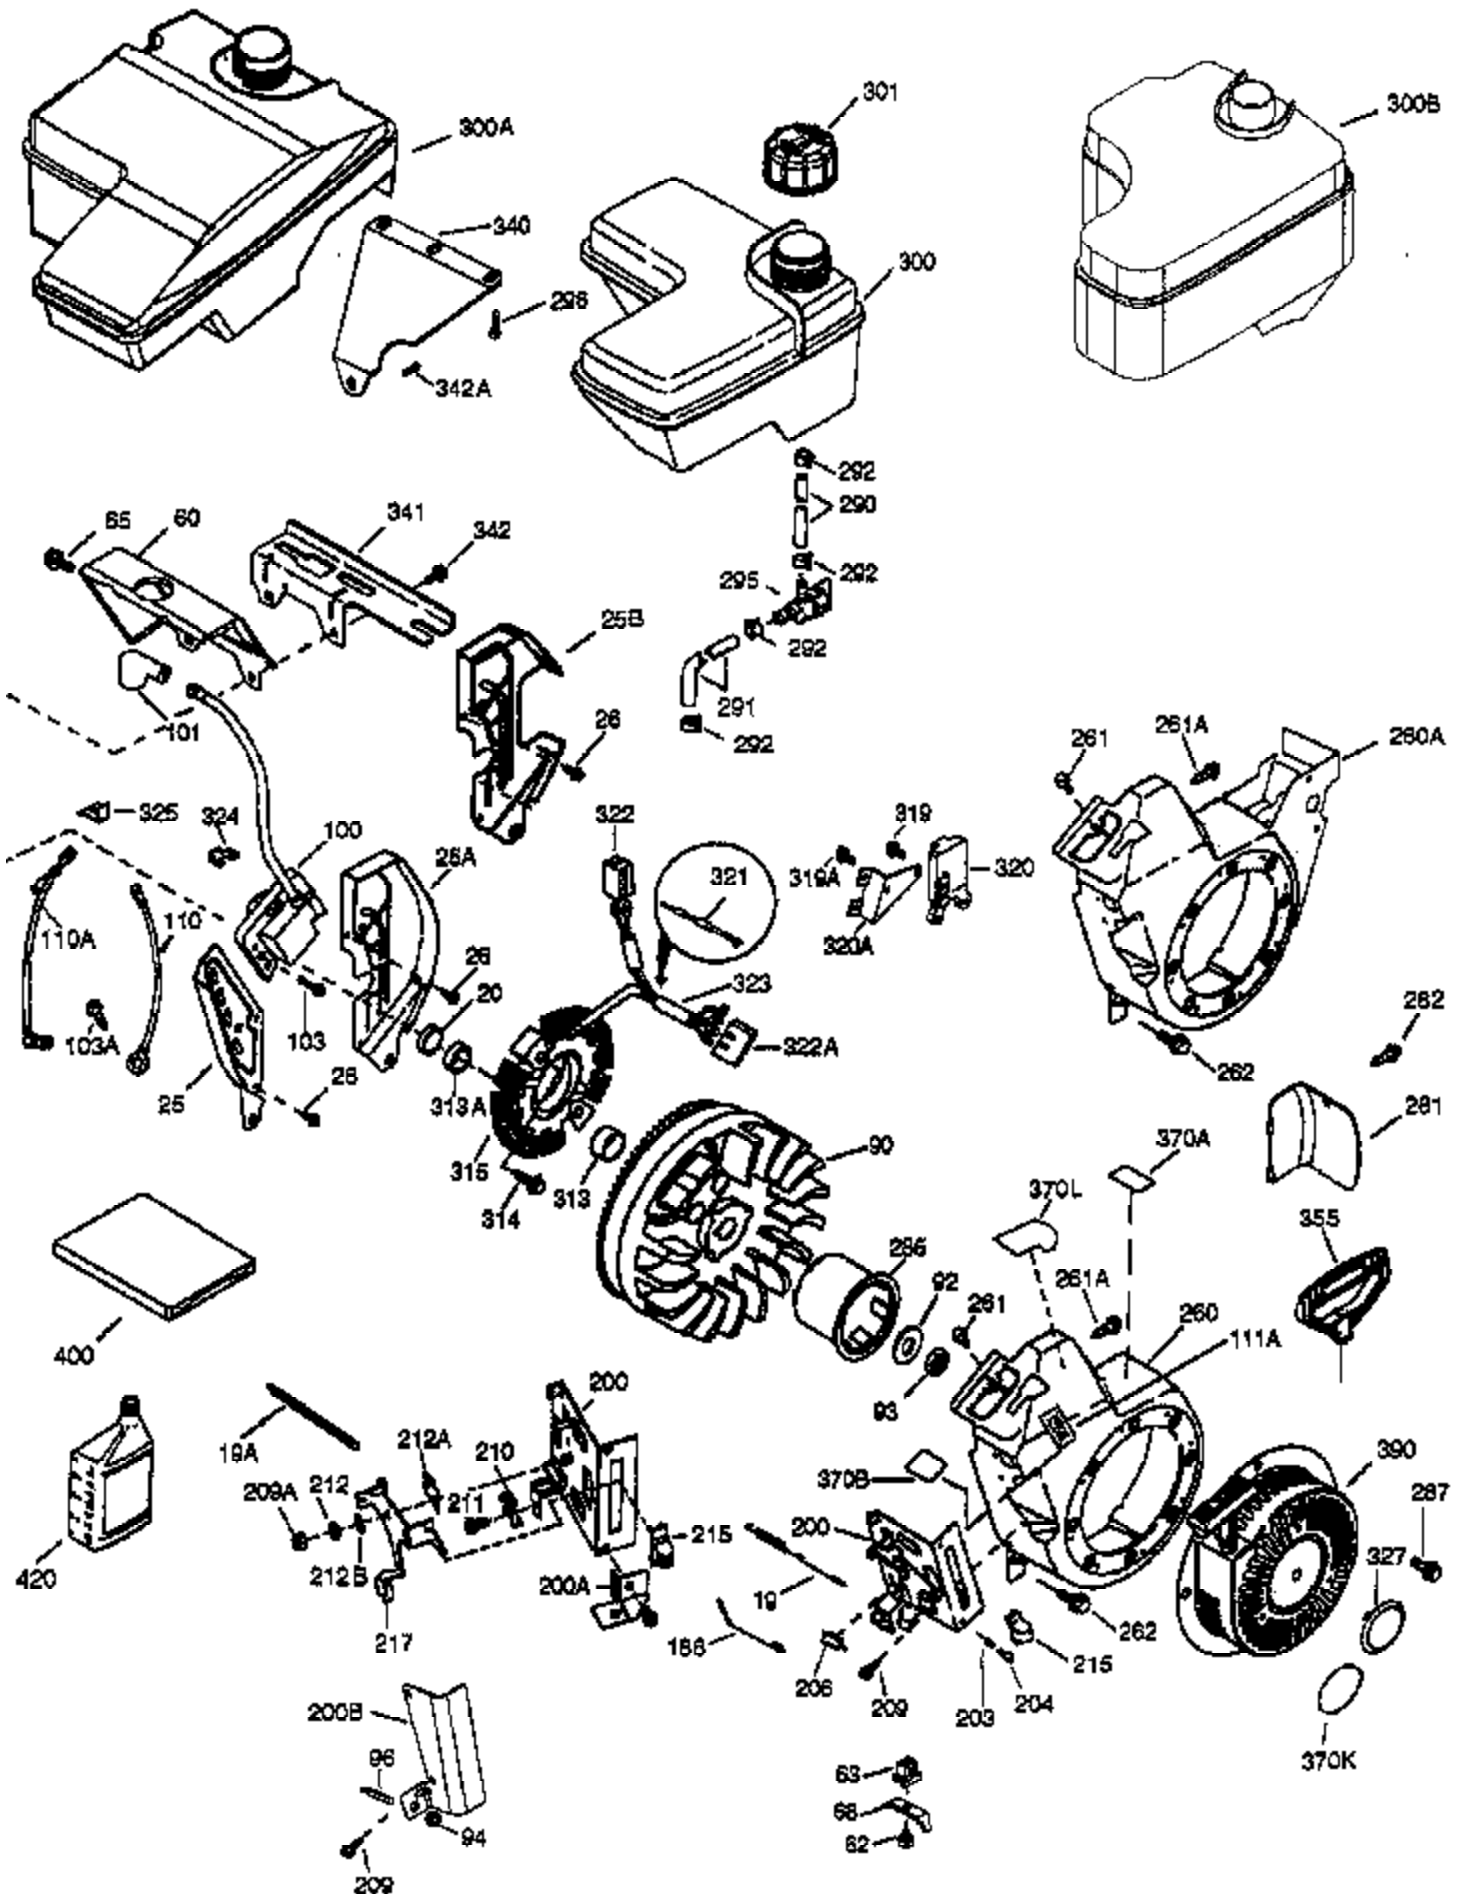

Engine Parts List #2

Ref #	Part Number	Qty	Description
19	37111	1	Extension Spring
20	32600	1	Oil Seal
25A	36622	1	Air Baffle (Right)
25	36621	1	Air Baffle (Left)
26	30200	1	Screw, 10-24 x 9/16"
60	36623A	1	Blower Housing Extension
62	650760	1	Screw, 8-32 x 3/8"
63	28545	1	Grommet
65	30200	1	Screw, 10-24 x 9/16"
68	33356	1	Ground Terminal
90	611205	1	Flywheel
92	650815	1	Belleville Washer
93	650816	1	Flywheel Nut
100	34443C	1	Solid State Ignition
101	610118	1	Spark Plug Cover
103	651007	2	Screw, T-15, 10-24 x 15/16"
110	36679A	1	Ground Wire
151A	40016A	1	Intake Valve Seal
186	36711	1	Governor Link
200A	36686	1	Boden Wire Bracket
200	36736	1	Control Bracket (Incl. 206 & 209A thr u 217)
206	610973	1	Terminal
209A	651016	1	Nut, 10-32
209	650821	1	Screw, 10-32 x 1/2"
210	27793	1	Conduit Clip
211	28942	1	Screw, 10-32 x 3/8"
212	30773A	1	Bushing
212B	651017	1	Washer
212A	36685	1	Bearing Plate
215	36638	1	Control Knob
217	36684	1	Control Lever Assembly
260	36864	1	Blower Housing
261A	650821	2	Screw, 10-32 x 1/2"
261	651008	1	Screw, 1/4-20 x 31/64"
262	651008	2	Screw, 1/4-20 x 31/64"
285	35985B	1	Starter Cup
287	651008	4	Screw, 1/4-20 x 31/64"
290	30705	1	Fuel Line
292	26460	2	Fuel Line Clamp
300	37048	1	Fuel Tank (Incl. 292 & 301)
301	35355	1	Fuel Cap
313	34080	1	Spacer
325	37471	1	Fuel Line Bracket
325A	30200	1	Screw, 10-24 X 9/16"
341	36644	1	Fuel Tank Bracket
342	651010	2	Screw, 1/4-20 x 7/8"
370B	35703	1	Speed Control Decal
370K	36695	1	Starter Decal
370A	36261	1	Lubrication Decal
390	590746	1	Rewind Starter
400	36720	1	* Gasket Set (Incl. items marked PK i n notes)
420	730225	1	SAE 30 4-Cycle Engine Oil (Quart)