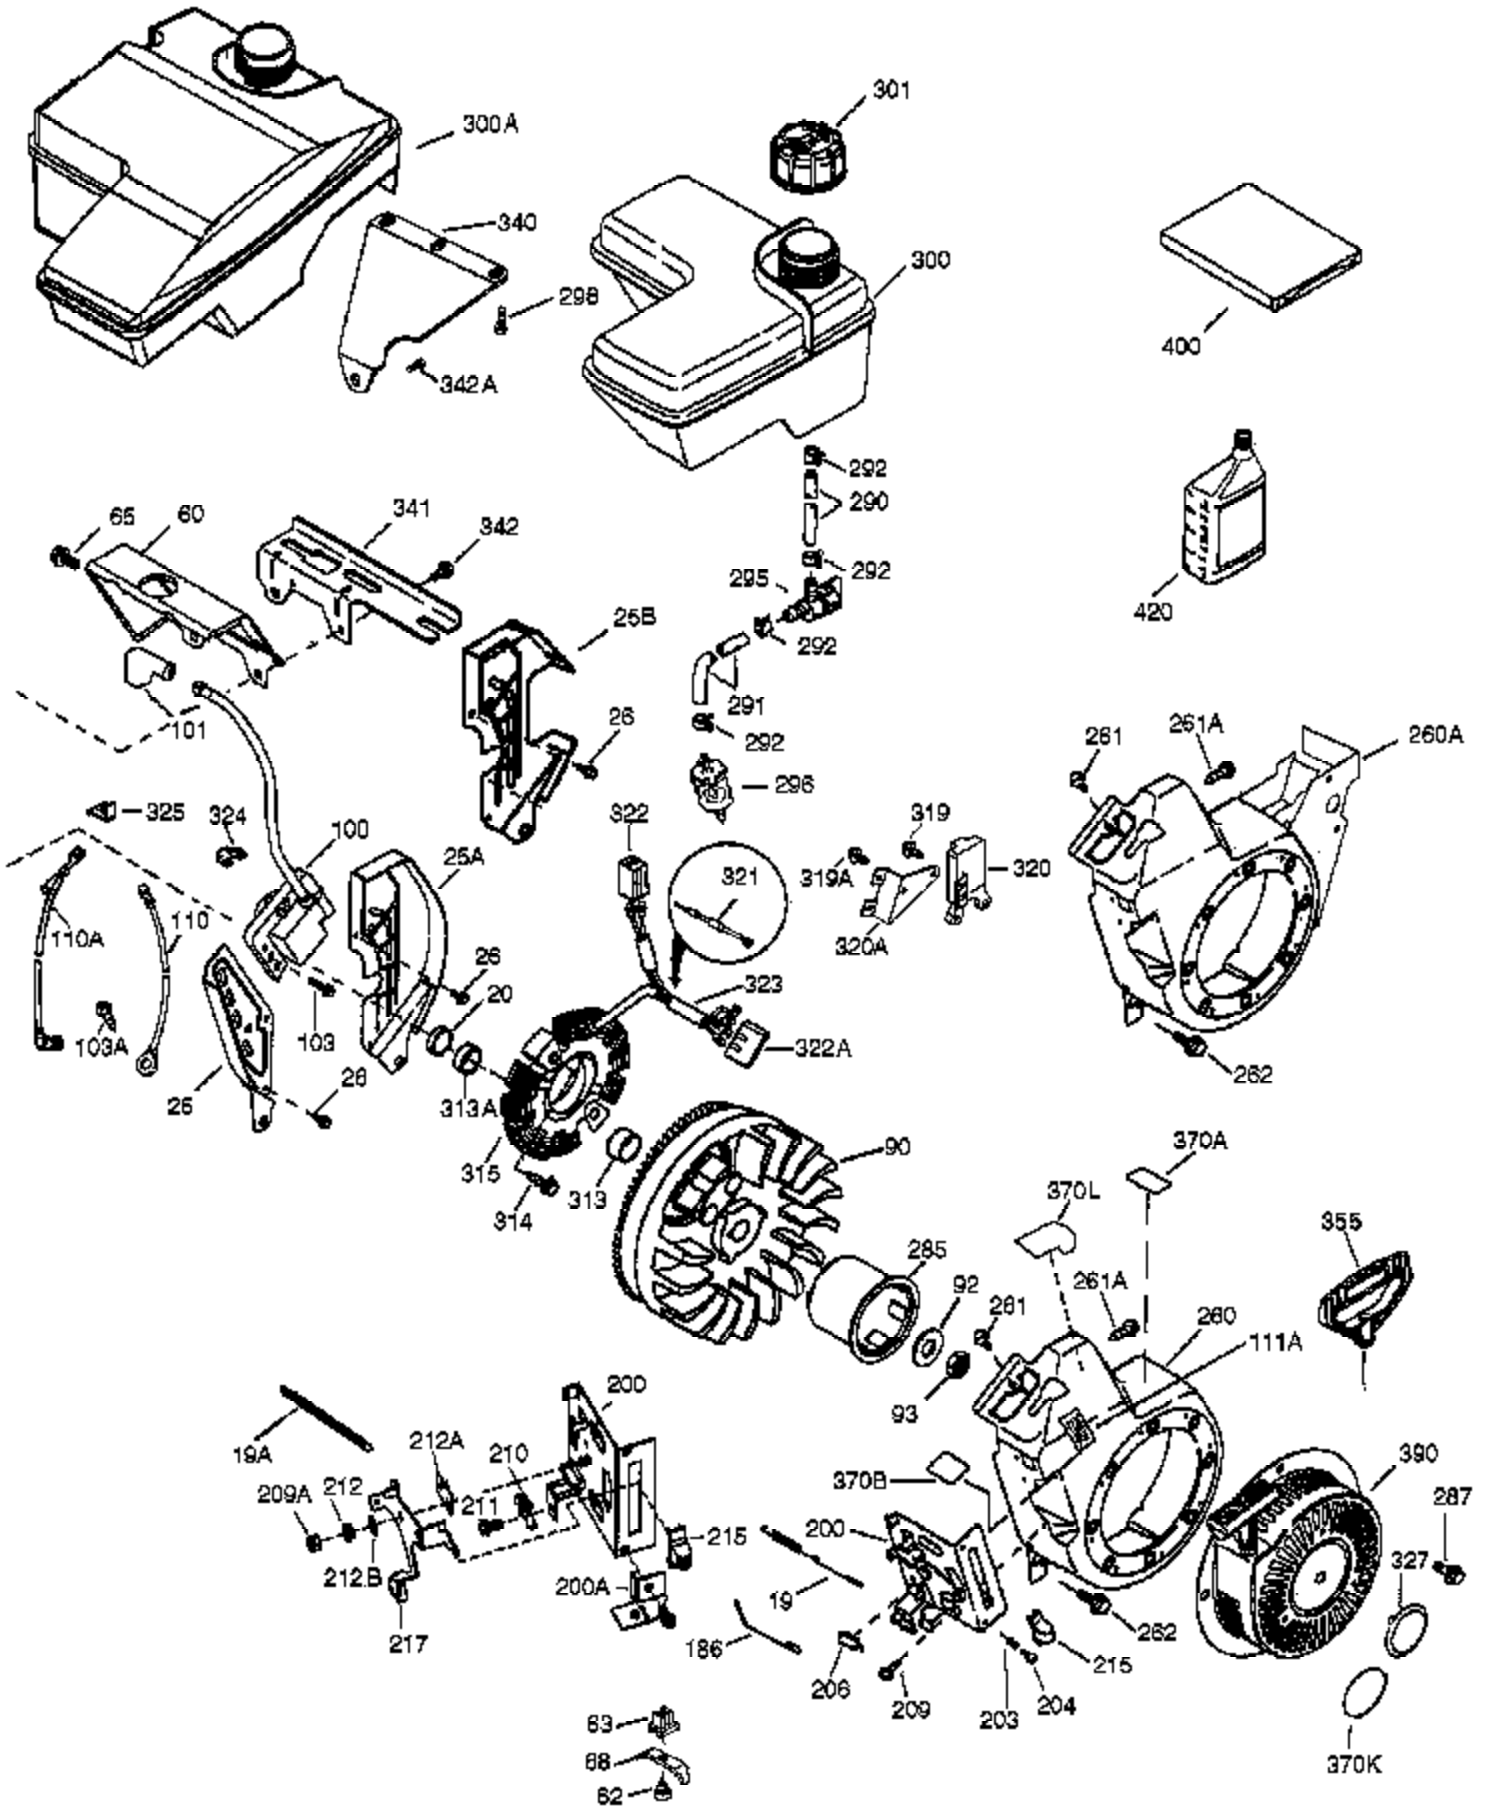

Ref #	Part Number	Qty	Description
19	36710	1	Extension Spring
20	32600	1	Oil Seal
25	36621	1	Air Baffle (Left)
25A	36622	1	Air Baffle (Right)
26	30200	1	Screw, 10-24 x 9/16"
60	36623	1	Blower Housing Extension
62	650760	1	Screw, 8-32 x 3/8"
63	28545	1	Grommet
65	30200	1	Screw, 10-24 x 9/16"
68	33356	1	Ground Terminal
83	36057	1	Governor Spool
90	611205	1	Flywheel
92	650815	1	Belleville Washer
93	650816	1	Flywheel Nut
100	34443A	1	Solid State Ignition
101	610118	1	Spark Plug Cover
103	651007	2	Screw, Torx T-15, 10-24 x 15/16"
110	36679A	1	Ground Wire
186	36711	1	Governor Link
200A	36686	1	Boden Wire Bracket
200	36736	1	Control Bracket (Incl. 206 & 209A thr u 217)
206	610973	1	Terminal
209A	651016	1	Nut, 10-32
209	650821	1	Screw, 10-32 x 1/2"
210	27793	1	Conduit Clip
211	28942	1	Screw, 10-32 x 3/8"
212A	36685	1	Bearing Plate
212B	651017	1	Washer
212	30773A	1	Bushing
215	36638	1	Control Knob
217	36684	1	Control Lever Assembly
260	36864	1	Blower Housing
261A	650821	2	Screw, 10-32 x 1/2"
261	651008	1	Screw, 1/4-20 x 31/64"
262	651008	2	Screw, 1/4-20 x 31/64"
285	35985B	1	Starter Cup
287	651008	4	Screw, 1/4-20 x 31/64"
290	30705	1	Fuel Line
292	26460	2	Fuel Line Clamp
300	36863	1	Fuel Tank (Incl. 292 & 301)
301	35355	1	Fuel Cap
313	34080	1	Spacer
325	29443	1	Wire Clip
341	36644	1	Fuel Tank Bracket
342	651010	2	Screw, 1/4-20 x 7/8"
370K	36695	1	Starter Decal
370B	33107	1	Speed Control Decal
370A	36261	1	Lubrication Decal
390	590704	1	Rewind Starter (NOTE: This engine could have been built with 590746 starter.)
400	36720	1	* Gasket Set (Incl. items marked PK in notes) Incl. (1) each of 26756, 27272A, 29673, 35626, 36581, 36624, 36719
420	730225	1	SAE 30 4-Cycle Engine Oil (Quart)