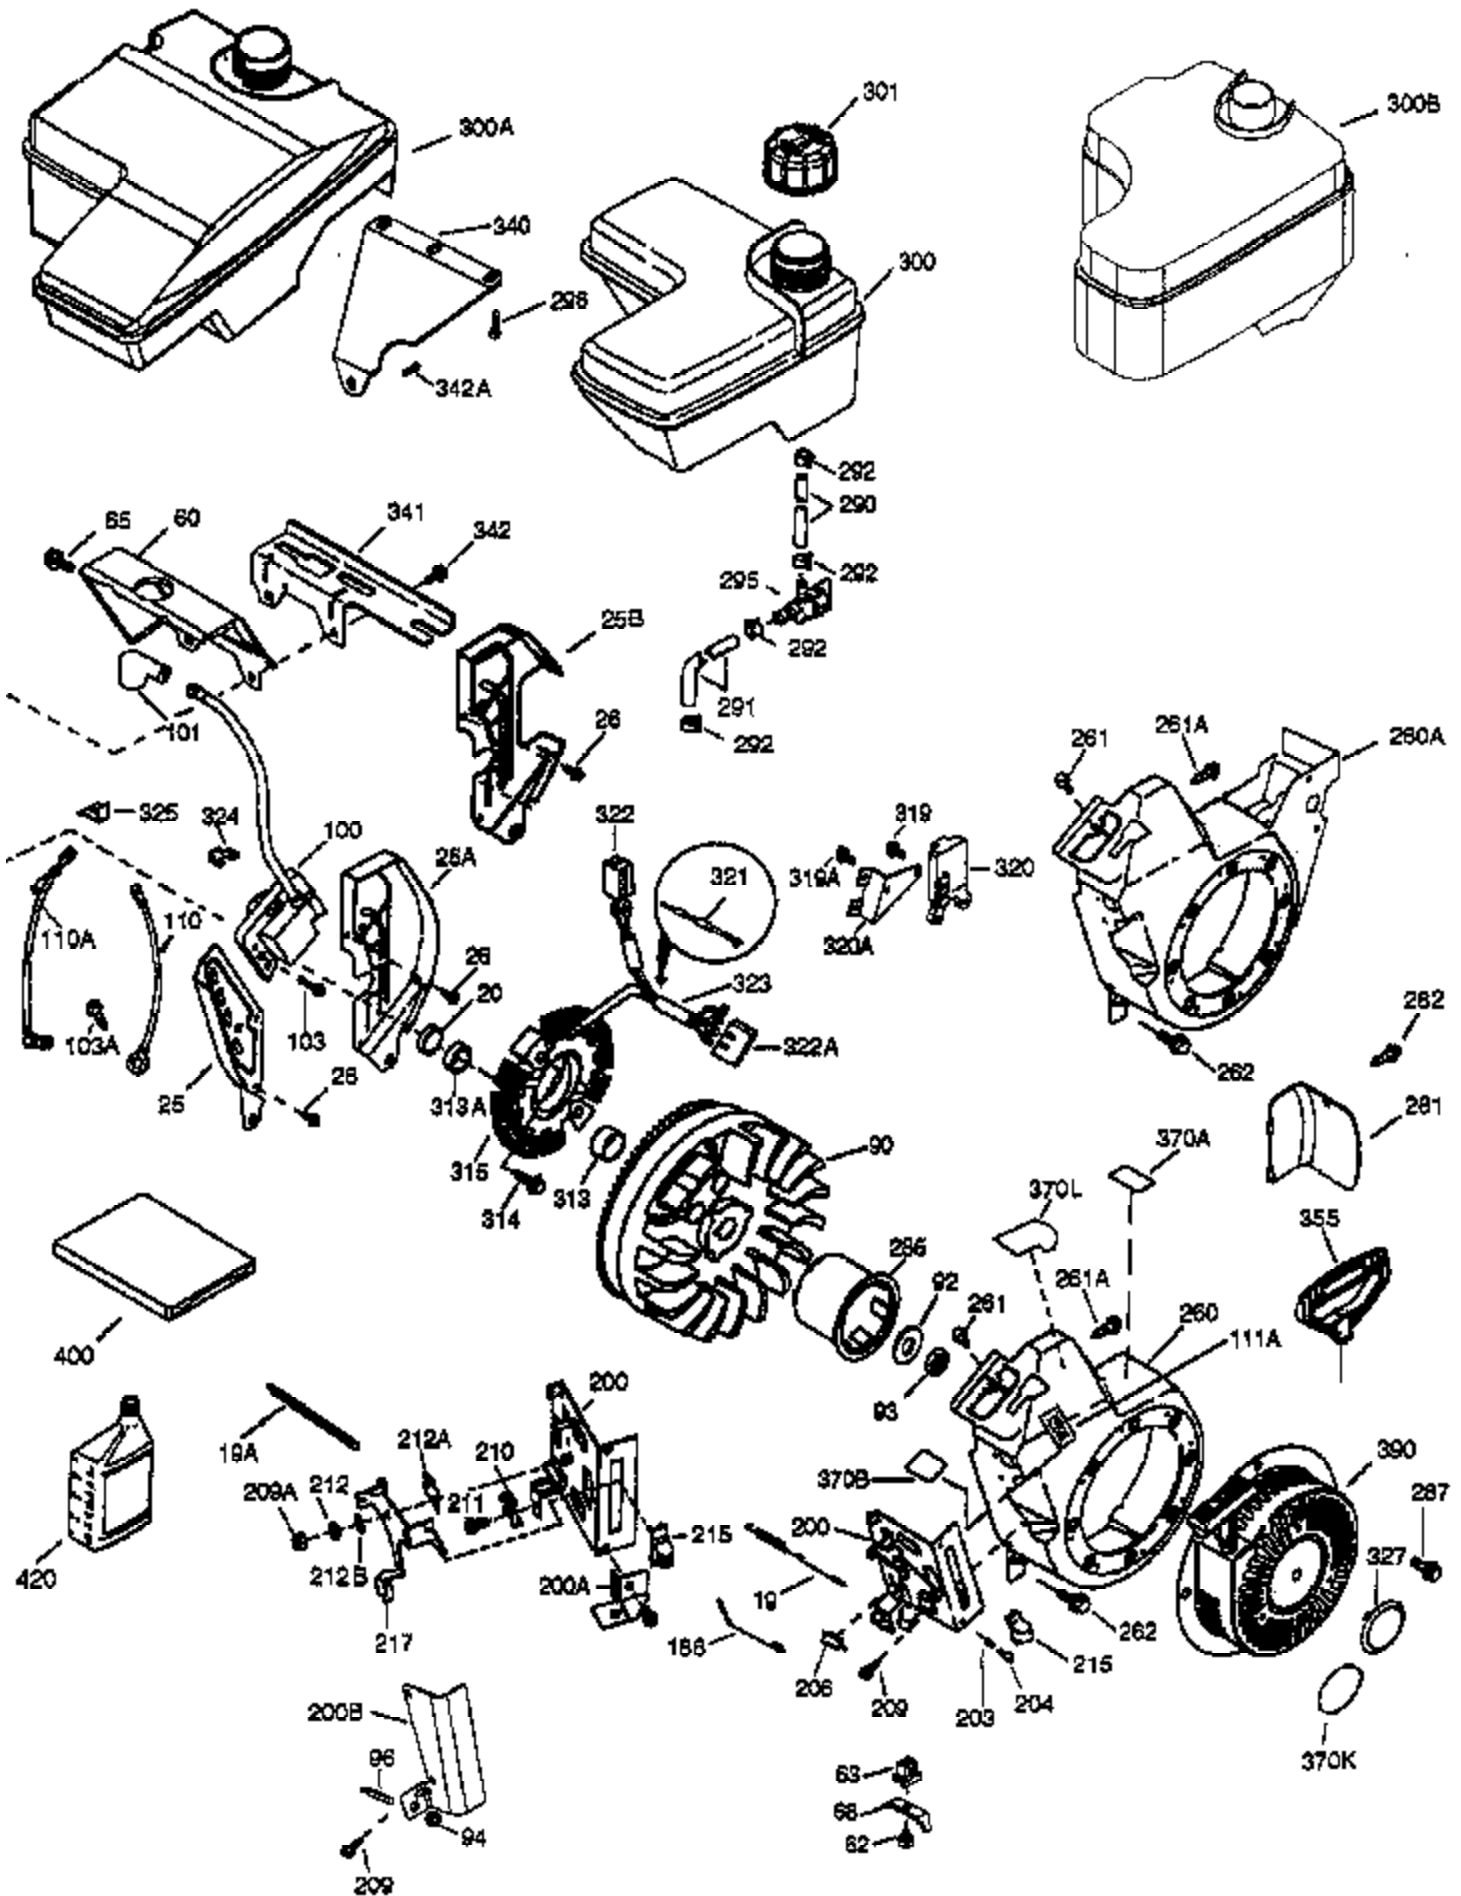

Ref #	Part Number	Qty	Description
19	36710	1	Extension Spring
20	32600	1	Oil Seal
25	36621	1	Air Baffle (Left)
25A	36622	1	Air Baffle (Right)
26	30200	1	Screw, 10-24 x 9/16"
60	36623A	1	Blower Housing Extension
65	30200	1	Screw, 10-24 x 9/16"
90	611205	1	Flywheel
92	650815	1	Belleville Washer
93	650816	1	Flywheel Nut
100	34443B	1	Solid State Ignition
101	610118	1	Spark Plug Cover
103	651007	2	Screw, Torx T-15, 10-24 x 15/16"
110	36054	1	Ground Wire
186	36711	1	Governor Link
200	36736	1	Control Bracket (Incl. 206 & 215)
206	610973	1	Terminal
209	650821	1	Screw, 10-32 x 1/2"
215	36638	1	Control Knob
260	36992	1	Blower Housing
261A	650821	2	Screw, 10-32 x 1/2"
261	651008	1	Screw, 1/4-20 x 31/64"
262	651008	2	Screw, 1/4-20 x 31/64"
285	35985B	1	Starter Cup
287	651008	4	Screw, 1/4-20 x 31/64"
290	30705	1	Fuel Line
292	26460	2	Fuel Line Clamp
298	650665	2	Screw, 1/4-15 x 3/4"
300	37002	1	Fuel Tank (Incl. 292 & 301)
301	36246	1	Fuel Cap
313	34080	1	Spacer
325	29443	1	Wire Clip
340	36876	1	Fuel Tank Bracket (Upper)
341	36644	1	Fuel Tank Bracket (Lower)
342A	650738	1	Screw, 1/4-20 x 5/8"
342	651010	2	Screw, 1/4-20 x 7/8"
370B	35703	1	Speed Control Decal
370K	36695	1	Starter Decal
370A	36261	1	Lubrication Decal
390	590704	1	Rewind Starter (NOTE: This engine could have been built with 590746 starter.)
400	36720	1	* Gasket Set (Incl. items marked PK in notes) Incl. (1) each of 26756, 27272A, 29673, 35626, 36581, 36624, 36719
420	730225	1	SAE 30 4-Cycle Engine Oil (Quart)