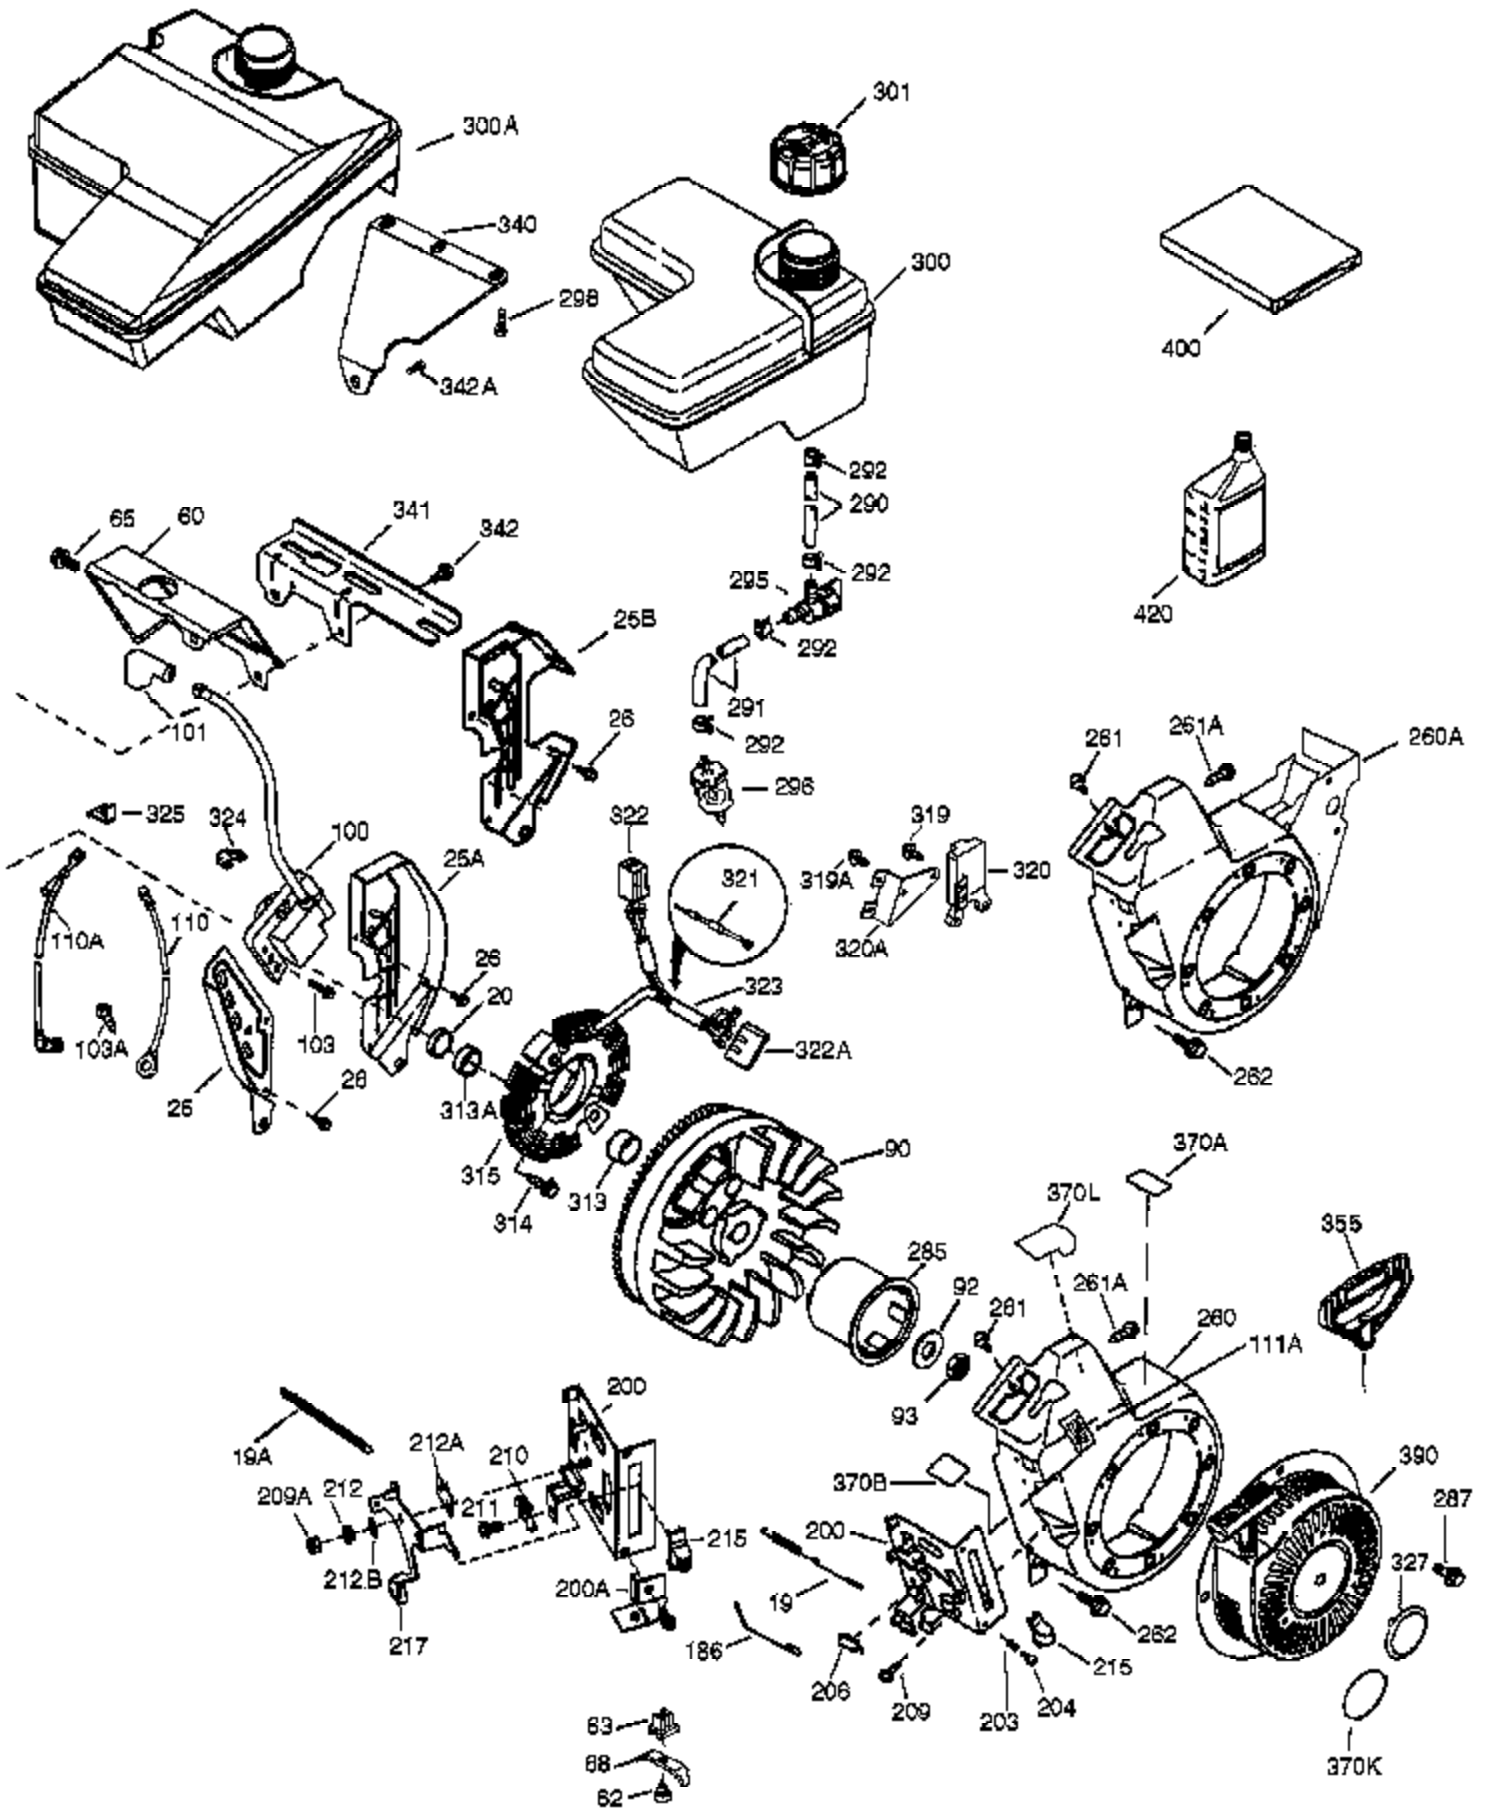

Ref #	Part Number	Qty	Description
19	36710	1	Extension Spring
20	32600	1	Oil Seal
25A	36622	1	Air Baffle (Right)
25	36621	1	Air Baffle (Left)
26	30200	1	Screw, 10-24 x 9/16"
60	36623	1	Blower Housing Extension
65	30200	1	Screw, 10-24 x 9/16"
83	36057	1	Governor Spool
90	611205	1	Flywheel
92	650815	1	Belleville Washer
93	650816	1	Flywheel Nut
100	34443A	1	Solid State Ignition
101	610118	1	Spark Plug Cover
103	651007	2	Screw, Torx T-15, 10-24 x 15/16"
110	36054	1	Ground Wire
186	36711	1	Governor Link
200	36736	1	Control Bracket (Incl. 206 & 215)
206	610973	1	Terminal
209	650821	1	Screw, 10-32 x 1/2"
215	36638	1	Control Knob
260	36992	1	Blower Housing
261A	650821	2	Screw, 10-32 x 1/2"
261	651008	1	Screw, 1/4-20 x 31/64"
262	651008	2	Screw, 1/4-20 x 31/64"
285	35985B	1	Starter Cup
287	651008	4	Screw, 1/4-20 x 31/64"
290	30705	1	Fuel Line
292	26460	2	Fuel Line Clamp
298	650665	2	Screw, 1/4-15 x 3/4"
300	37002	1	Fuel Tank (Incl. 292 & 301)
301	36246	1	Fuel Cap
313	34080	1	Spacer
325	29443	1	Wire Clip
340	36876	1	Fuel Tank Bracket (Upper)
341	36644	1	Fuel Tank Bracket (Lower)
342A	650738	1	Screw, 1/4-20 x 5/8"
342	651010	2	Screw, 1/4-20 x 7/8"
370K	36695	1	Starter Decal
370A	36261	1	Lubrication Decal
370B	33107	1	Speed Control Decal
390	590704	1	Rewind Starter (NOTE: This engine could have been built with 590746 starter.)
400	36720	1	* Gasket Set (Incl. items marked PK in notes) Incl. (1) each of 26756, 27272A, 29673, 35626, 36581, 36624, 36719
420	730225	1	SAE 30 4-Cycle Engine Oil (Quart)