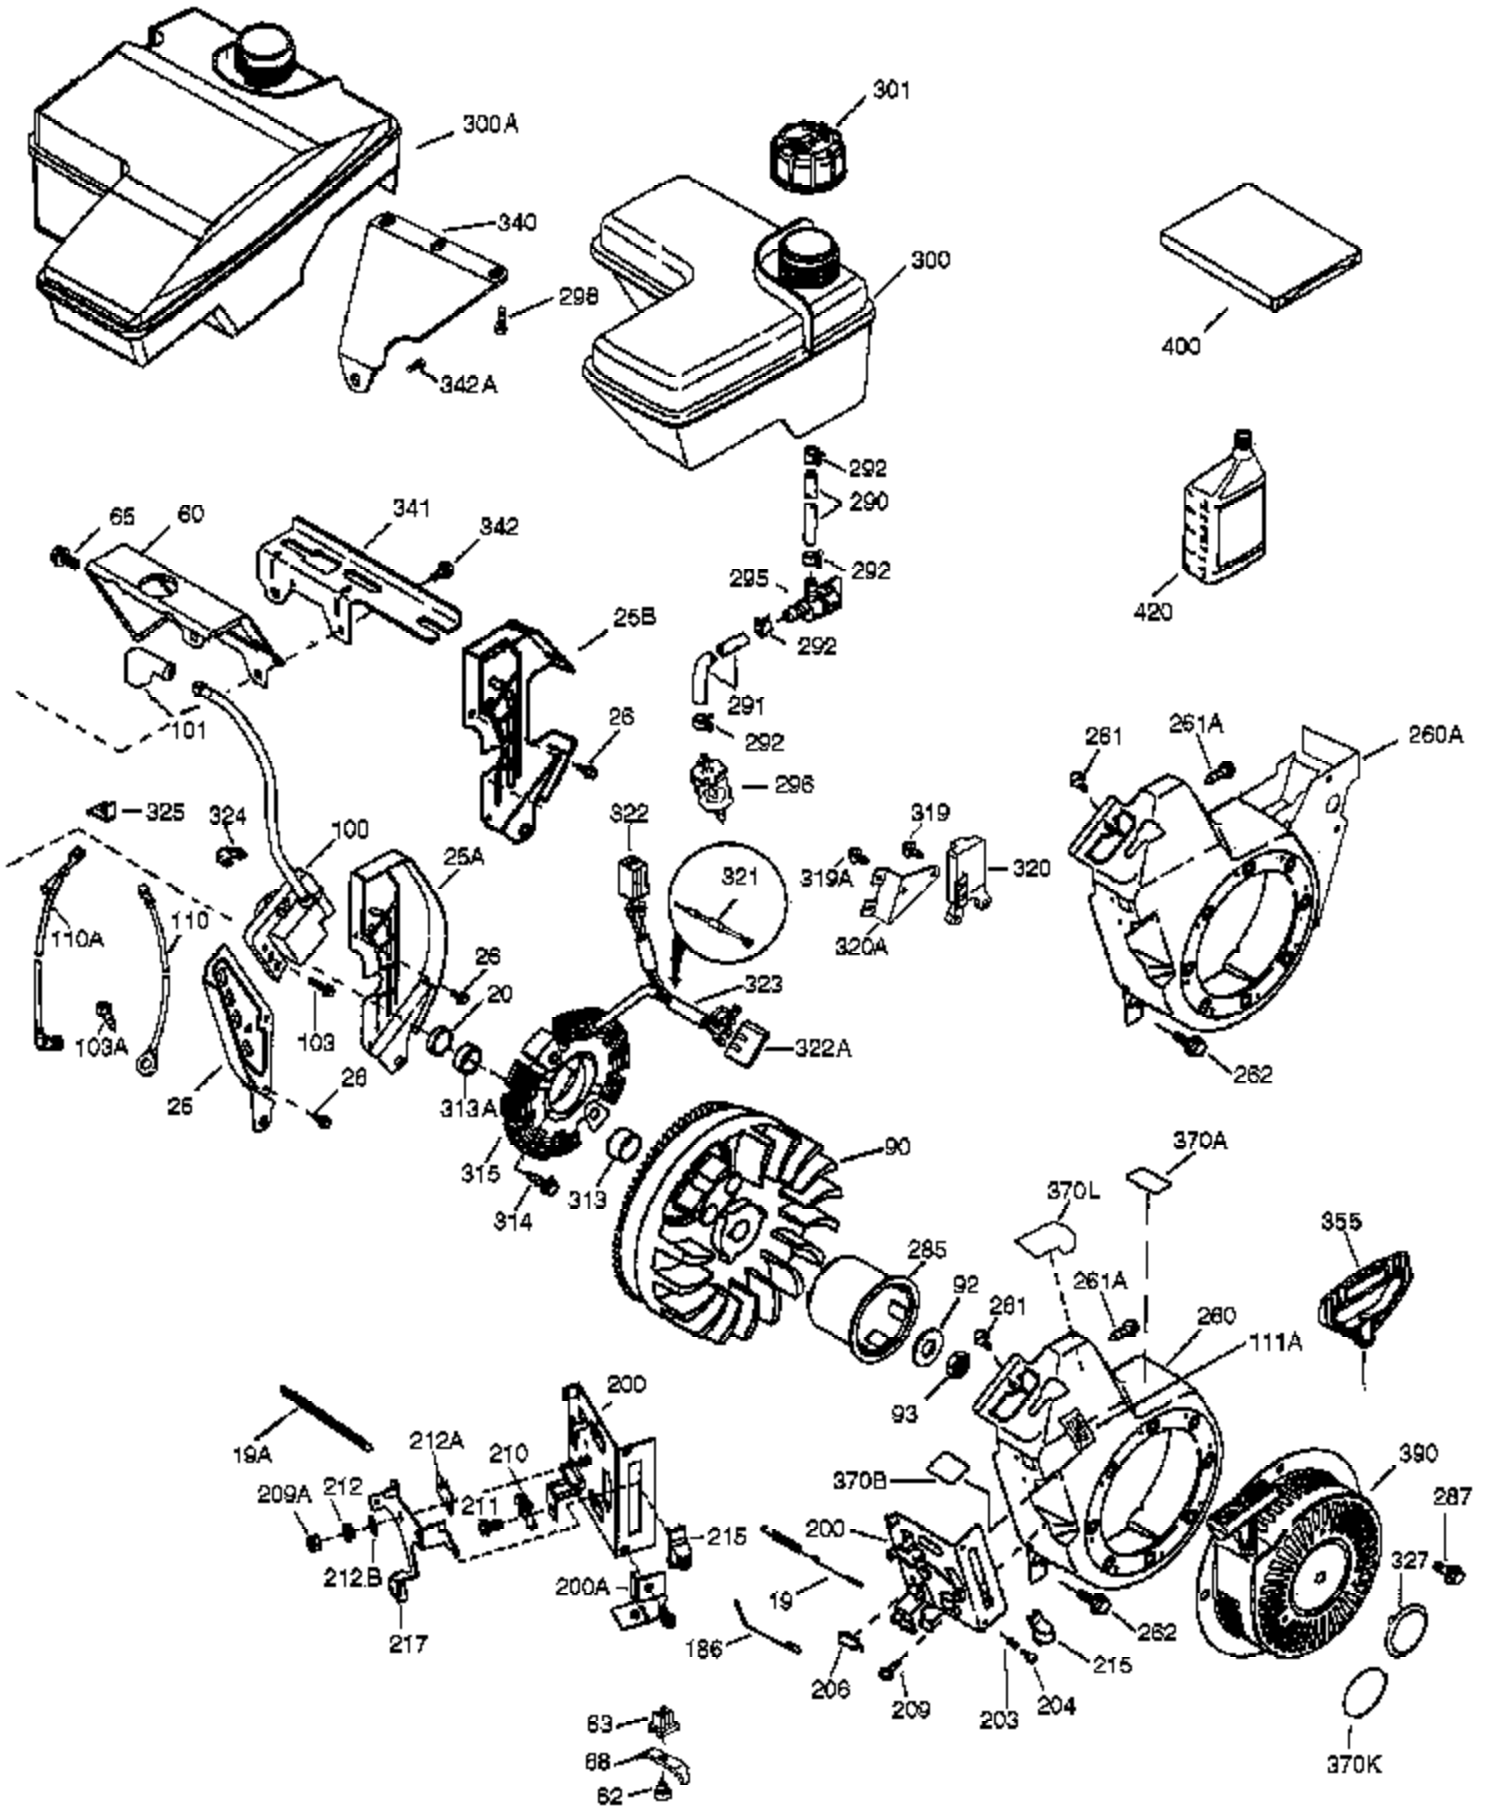

Ref #	Part Number	Qty	Description
19	36710	1	Extension Spring
20	32600	1	Oil Seal
25	36621	1	Air Baffle (Left)
25A	36622	1	Air Baffle (Right)
26	30200	1	Screw, 10-24 x 9/16"
60	36623	1	Blower Housing Extension
65	30200	1	Screw, 10-24 x 9/16"
83	36057	1	Governor Spool
90	611205	1	Flywheel
92	650815	1	Belleville Washer
93	650816	1	Flywheel Nut
100	34443A	1	Solid State Ignition
101	610118	1	Spark Plug Cover
103	651007	2	Screw, Torx T-15, 10-24 x 15/16"
110	36054	1	Ground Wire
186	36711	1	Governor Link
200	36736	1	Control Bracket (Incl. 206 & 215)
206	610973	1	Terminal
209	650821	1	Screw, 10-32 x 1/2"
215	36638	1	Control Knob
260	36864	1	Blower Housing
261	651008	1	Screw, 1/4-20 x 31/64"
261A	650821	2	Screw, 10-32 x 1/2"
262	651008	2	Screw, 1/4-20 x 31/64"
285	35985B	1	Starter Cup
287	651008	4	Screw, 1/4-20 x 31/64"
290	30705	1	Fuel Line
291	29774	1	Fuel Line
292	26460	4	Fuel Line Clamp
295	35857	1	Fuel Shut-Off Valve
300	36863	1	Fuel Tank (Incl. 292 & 301)
301	36246	1	Fuel Cap (Black)
313	34080	1	Spacer
325	29443	1	Wire Clip
341	36644	1	Fuel Tank Bracket
342	651010	2	Screw, 1/4-20 x 7/8"
370A	36261	1	Lubrication Decal
370B	33107	1	Speed Control Decal
370K	36695	1	Starter Decal
390	590704	1	Rewind Starter (NOTE: This engine could have been built with 590746 starter.)
400	36720	1	* Gasket Set (Incl. items marked PK in notes) Incl. (1) each of 26756, 27272A, 29673, 35626, 36581, 36624, 36719
420	730225	1	SAE 30 4-Cycle Engine Oil (Quart)