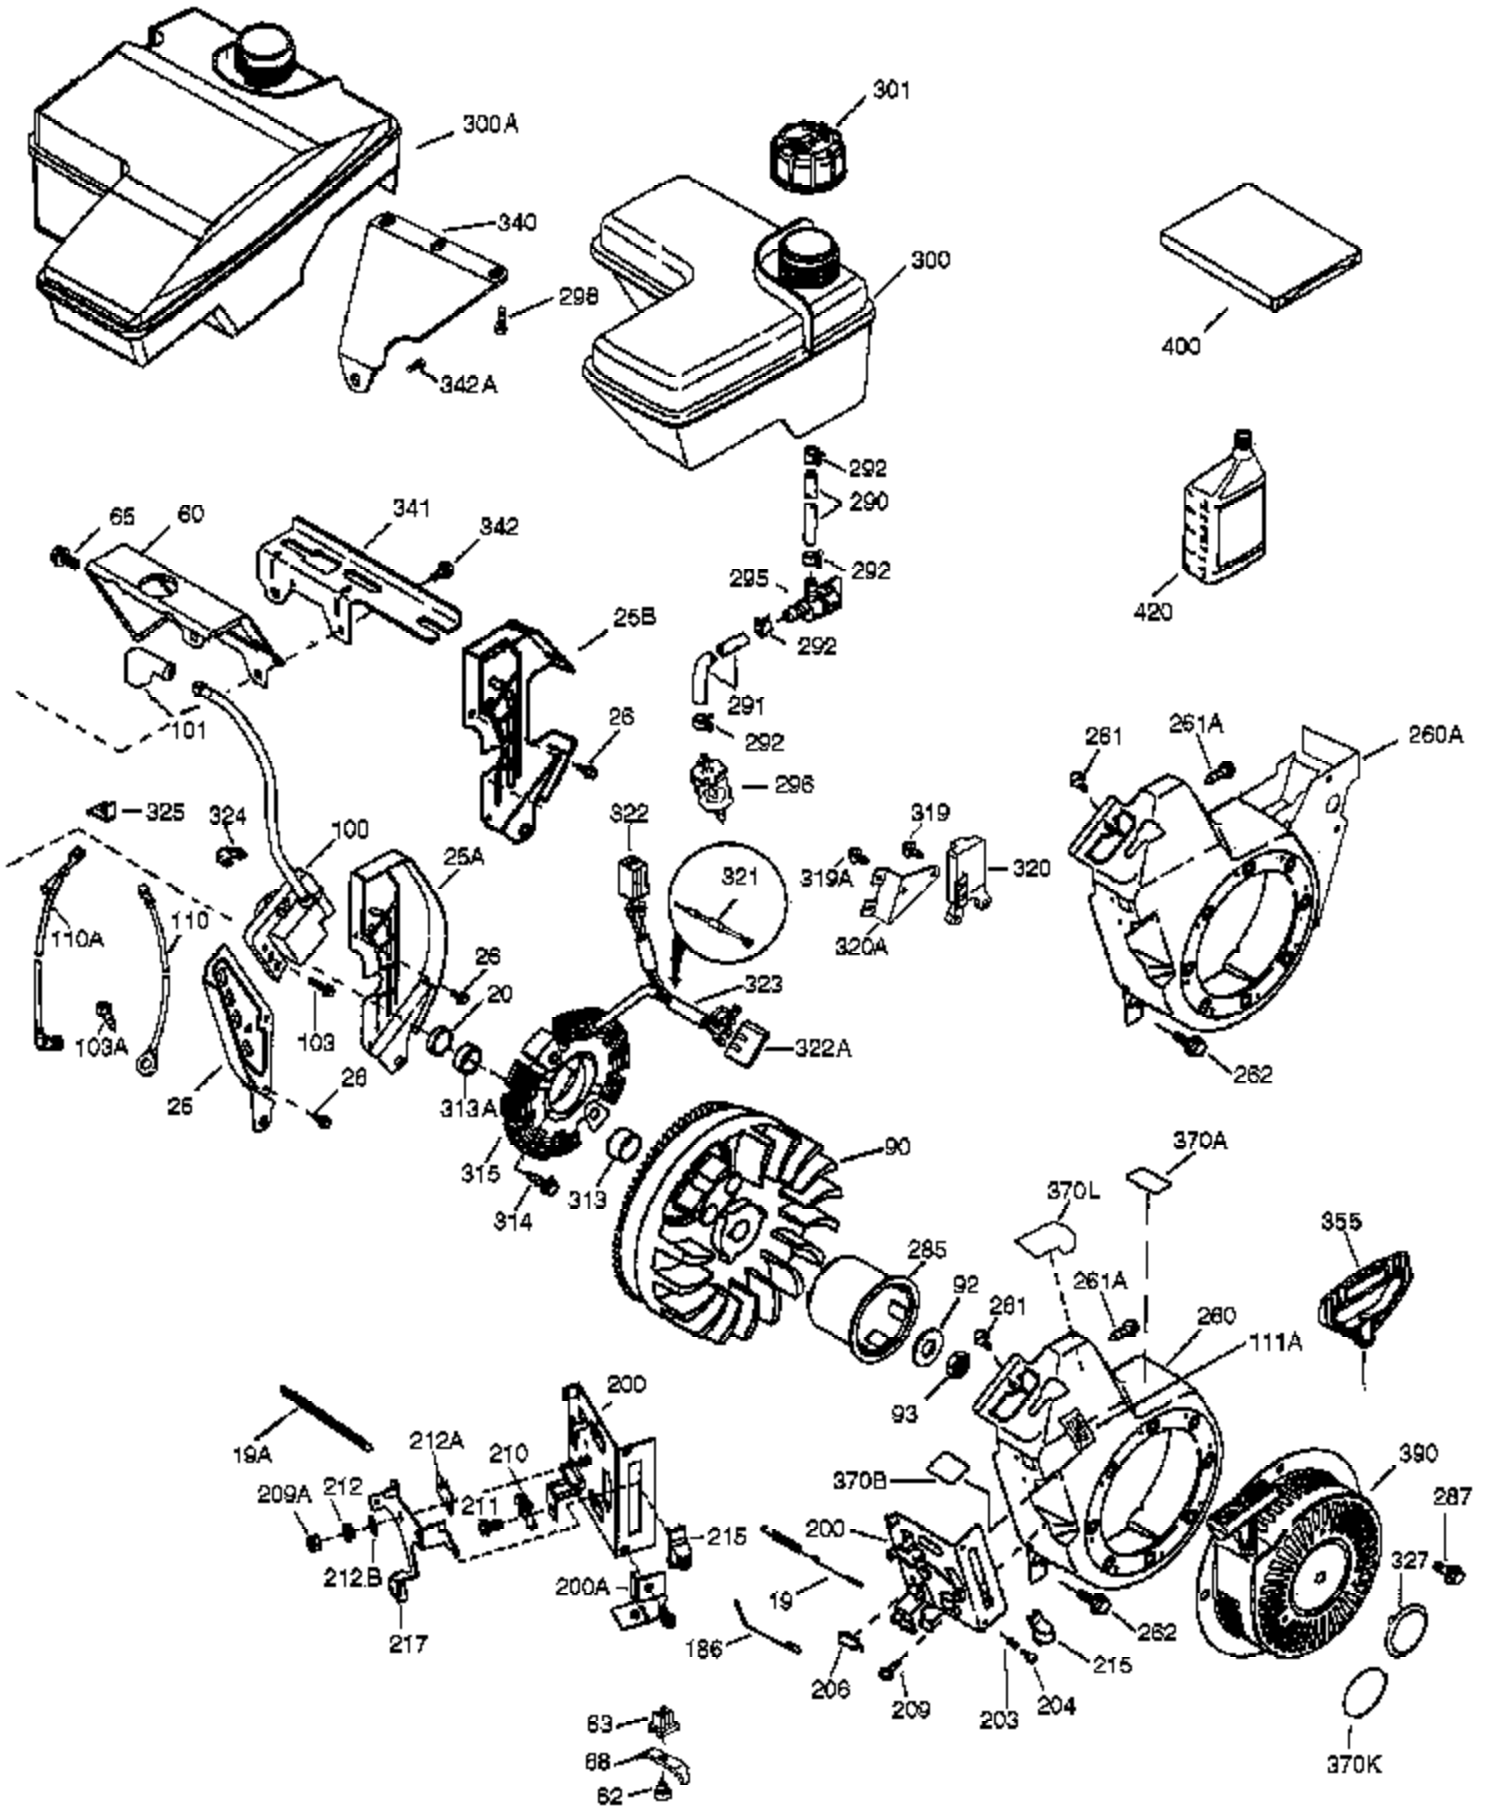

Ref #	Part Number	Qty	Description
19	36750	1	Extension Spring
20	32600	1	Oil Seal
25A	36622	1	Air Baffle (Right)
25	36621	1	Air Baffle (Left)
26	30200	1	Screw, 10-24 x 9/16"
60	36623	1	Blower Housing Extension
65	30200	1	Screw, 10-24 x 9/16"
83	36057	1	Governor Spool
90	611205	1	Flywheel
92	650815	1	Belleville Washer
93	650816	1	Flywheel Nut
100	34443A	1	Solid State Ignition
101	610118	1	Spark Plug Cover
103	651007	2	Screw, Torx T-15, 10-24 x 15/16"
110	36767	1	Ground Wire
111A	611223	1	Low Oil Indicator Light
200	36747A	1	Control Bracket (Incl. 203, 204, 206 & 215)
203	31342	1	Compression Spring
204	651029	1	Screw, Torx T-15, 5-40 x 7/16"
206	610973	1	Terminal
209	650821	2	Screw, 10-32 x 1/2"
215	36638	1	Control Knob
260	36864	1	Blower Housing
261	651008	1	Screw, 1/4-20 x 31/64"
261A	650821	1	Screw, 10-32 x 1/2"
262	651008	2	Screw, 1/4-20 x 31/64"
285	35985B	1	Starter Cup
287	651008	4	Screw, 1/4-20 x 31/64"
290	30705	1	Fuel Line
292	26460	2	Fuel Line Clamp
300	36863	1	Fuel Tank
301	36754	1	Fuel Cap
313	34080	1	Spacer
325	29443	1	Wire Clip
341	36644	1	Fuel Tank Bracket
342	651010	2	Screw, 1/4-20 x 7/8"
370A	36261	1	Lubrication Decal
370L	36771	1	Oil Sensor Decal
370K	36695	1	Starter Decal
370B	33107	1	Speed Control Decal
390	590704	1	Rewind Starter (NOTE: This engine could have been built with 590746 starter.)
400	36720	1	* Gasket Set (Incl. items marked PK in notes) Incl. (1) each of 26756, 27272A, 29673, 35626, 36581, 36624, 36719
420	730225	1	SAE 30 4-Cycle Engine Oil (Quart)