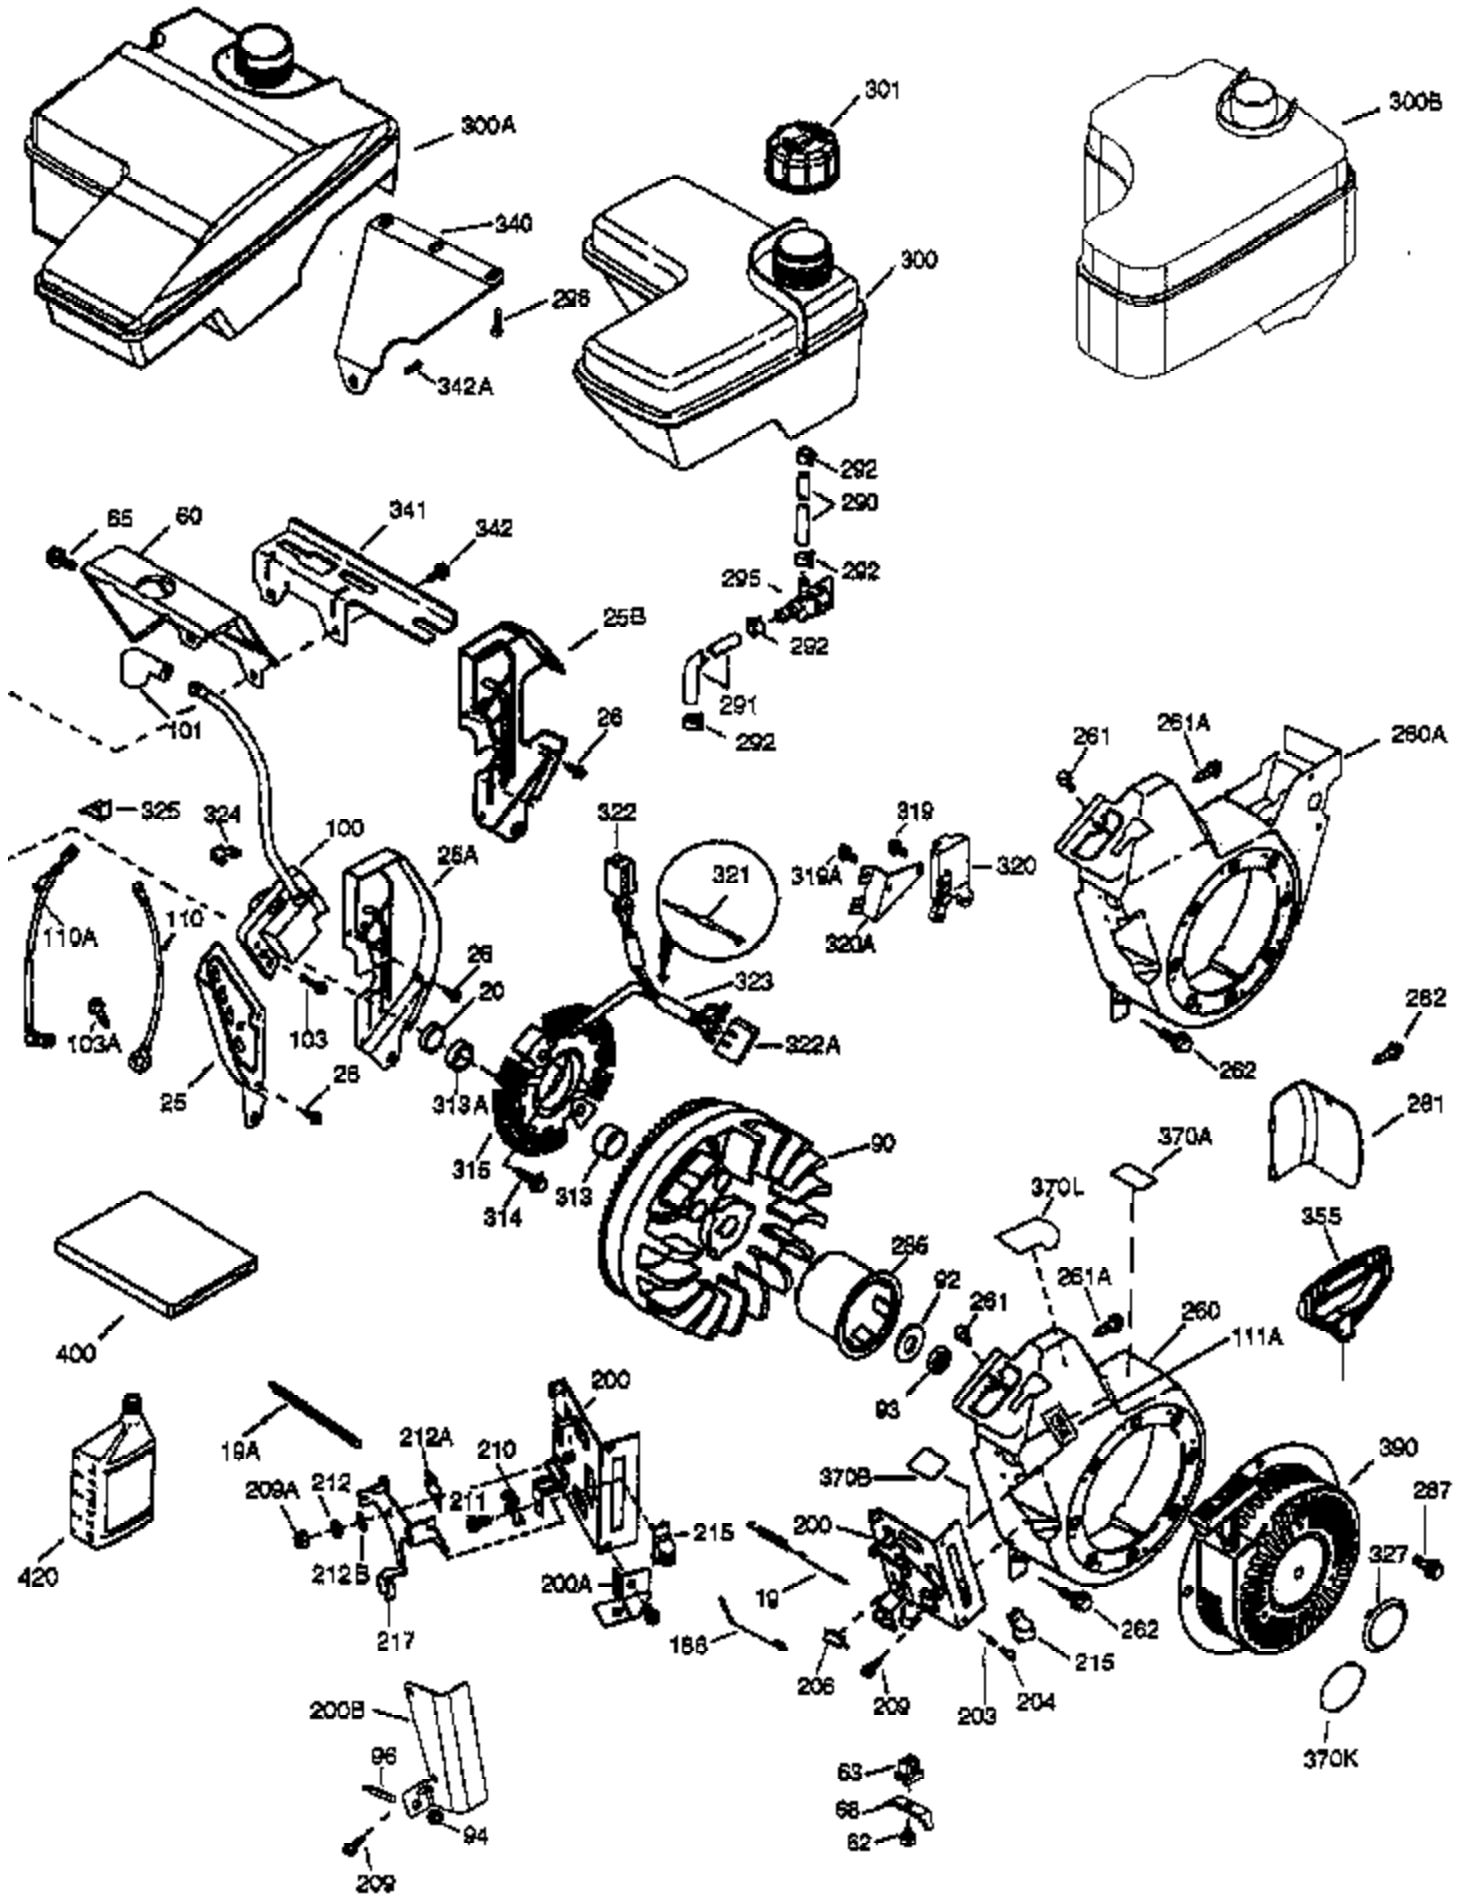

Ref #	Part Number	Qty	Description
19	37163	1	Extension Spring
20	32600	1	Oil Seal
25A	36622	1	Air Baffle (Right)
25	36621	1	Air Baffle (Left)
26	30200	1	Screw, 10-24 x 9/16"
60	36623A	1	Blower Housing Extension
65	30200	1	Screw, 10-24 x 9/16"
90	611205	1	Flywheel
92	650815	1	Belleville Washer
93	650816	1	Flywheel Nut
94	651016	1	Lock Nut, 10-32
96	30845A	1	RPM Adjusting Bolt
100	34443B	1	Solid State Ignition
101	610118	1	Spark Plug Cover
103	651007	2	Screw, Torx T-15, 10-24 x 15/16"
103A	650767	1	Screw, 8-32 x 27/64"
110A	36964	1	Ground Wire
110	35589	1	Ground Wire
111B	611226	1	Rocker On/Off/LOS Switch
200	37123	1	Control Bracket
209	650821	2	Screw, 10-32 x 1/2"
260	36864	1	Blower Housing
261	651008	1	Screw, 1/4-20 x 31/64"
261A	650821	2	Screw, 10-32 x 1/2"
262	651008	2	Screw, 1/4-20 x 31/64"
285	35985B	1	Starter Cup
287	651008	4	Screw, 1/4-20 x 31/64"
290	30705	1	Fuel Line
291	29774	1	Fuel Line
292	26460	4	Fuel Line Clamp
295	35857	1	Fuel Shut-Off Valve
300	36863	1	Fuel Tank (Incl. 292 & 301)
301	36754	1	Fuel Cap (Black)
313	34080	1	Spacer
325	29443	1	Wire Clip
341	36644	1	Fuel Tank Bracket
342	651010	2	Screw, 1/4-20 x 7/8"
370K	36695	1	Starter Decal
370A	36261	1	Lubrication Decal
370L	36771	1	Oil Sensor Decal
390	590746	1	Rewind Starter
400	36720	1	* Gasket Set (Incl. items marked PK in notes) Incl. (1) each of 26756, 27272A, 29673, 35626, 36581, 36624, 36719
420	730225	1	SAE 30 4-Cycle Engine Oil (Quart)