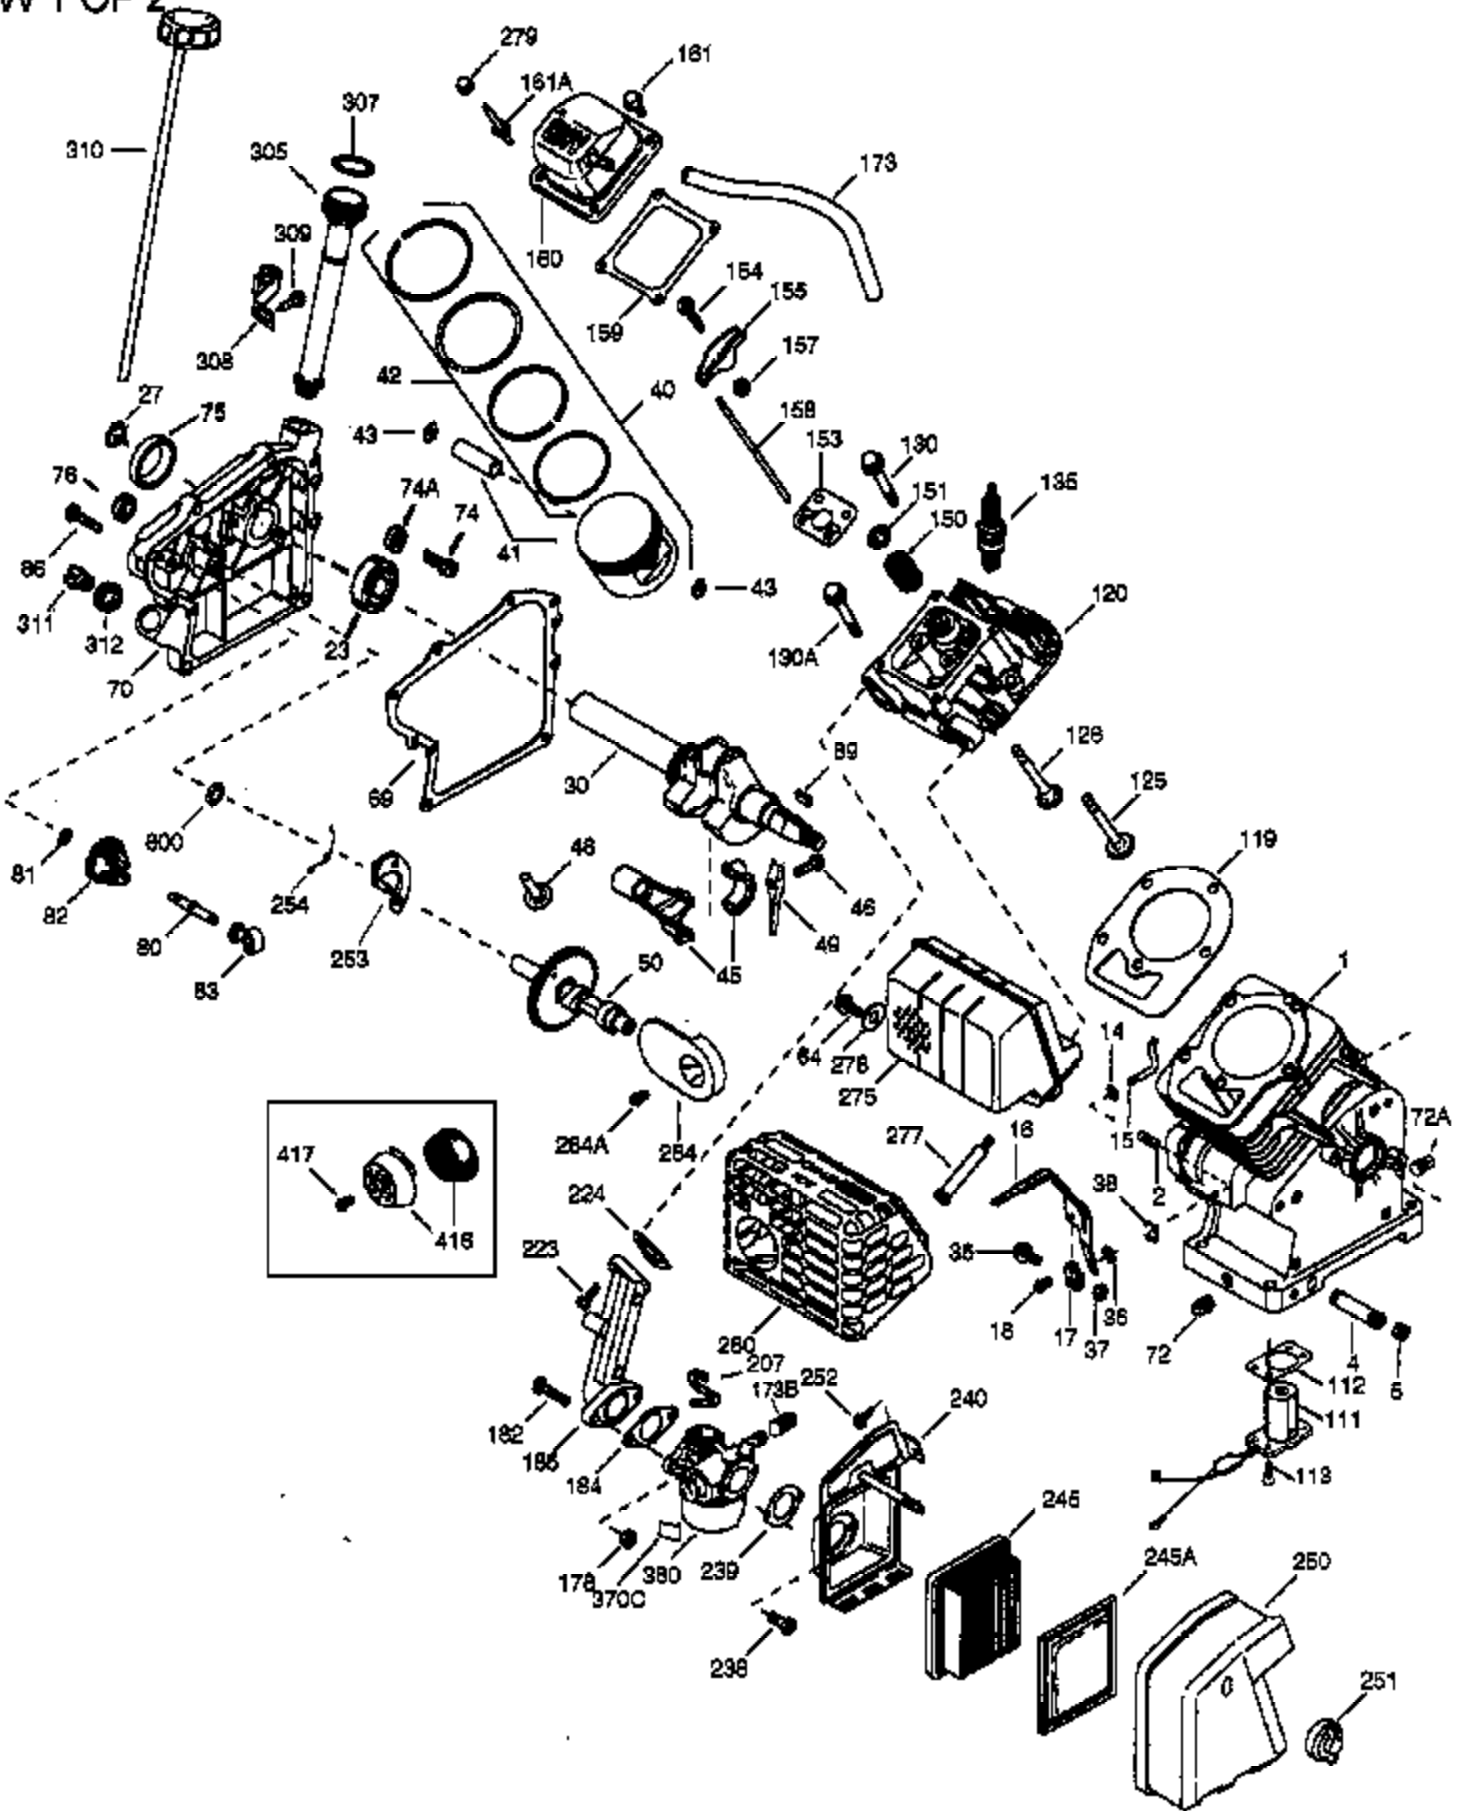

VIEW 1 OF 2

Ref #	Part Number	Qty	Description
	1 36815	1	Cylinder (Incl. 2, 20 & 72)
	2 26727	2	Dowel Pin
	14 28277	1	Washer
	15 30589	1	Governor Rod
	16 36618	1	Governor Lever
	17 36700	1	Governor Lever Clamp
	18 651028	1	Screw, Torx T-15, 8-32 x 3/8"
	30 34745	1	Crankshaft
	35 29826	1	Screw, 10-32 x 3/4"
	36 29918	1	Lock Washer
	37 29216	1	Lock Nut, 10-32
	38 29642	1	Retaining Ring
	40 40004	1	Piston, Pin & Ring Set (Std.)
	40 40005	1	Piston, Pin & Ring Set (.010" OS)
	41 36070	1	Piston & Pin Ass'y. (Std.) (Incl. 43)
	41 36071	1	Piston & Pin Ass'y. (.010" OS) (Incl. 43)
	42 40006	1	Ring Set (Std.)
	42 40007	1	Ring Set (.010" OS)
	43 20381	2	Piston Pin Retaining Ring
	45 32875A	1	Connecting Rod Ass'y. (Incl. 46 & 49)
	46 32610A	2	Connecting Rod Bolt
	48 35616	2	Valve Lifter
	49 36611	1	Oil Dipper
	50 36620	1	Camshaft (Machined)
	64 650738	1	Screw, 1/4-20 x 5/8"
	69 36624	1	* Cylinder Cover Gasket
	70 36761	1	Cylinder Cover (Incl. 75 thru 83 & 31 1)
	72 27642	1	Oil Drain Plug
	75 28460	1	Oil Seal
	80 30574A	1	Governor Shaft
	81 30590A	1	Washer
	82 30591	1	Governor Gear Ass'y. (Incl. 81)
	83 36057	1	Governor Spool
	86 650488	8	Screw, 1/4-20 x 1-1/4"
	89 610961	1	Flywheel Key
	111 611207	1	Low Oil Sensor (Incl. 112)
	112 35967	1	Low Oil Sensor Gasket
	113 650950	4	Screw, Torx T-25, 10-24 x 5/8"
	119 36719	1	* Cylinder Head Gasket
	120 36721	1	Cylinder Head
	125 36471	1	Exhaust Valve (Std.) (Incl. 151)
	125 36472	1	Exhaust Valve (1/32" OS) (Incl. 151)
	126 37711	1	Intake Valve (Std.) (Incl. 151)
	126 29315C	1	Intake Valve (1/32" OS) (Incl. 151)
	130A 650999	1	Screw, 5/16-18 x 2-41/64"
	130 650912	4	Screw, 5/16-18 x 1-1/2"
	135 34645	1	Resistor Spark Plug (RN4C)
	150 31672	2	Valve Spring
	151 31673	2	Valve Spring Cap
	153 36649	1	Push Rod Guide
	154 650913	2	Rocker Arm Stud
	155 35624A	2	Rocker Arm
	157 650914	2	Nut, 1/4-28
	158 36629	2	Push Rod
	159 35626	1	* Rocker Arm Cover Gasket
	160 36630A	1	Rocker Arm Cover
	161 651008	4	Screw, 1/4-20 x 31/64"
	173B 36858	1	Breather Fitting Cap Plug