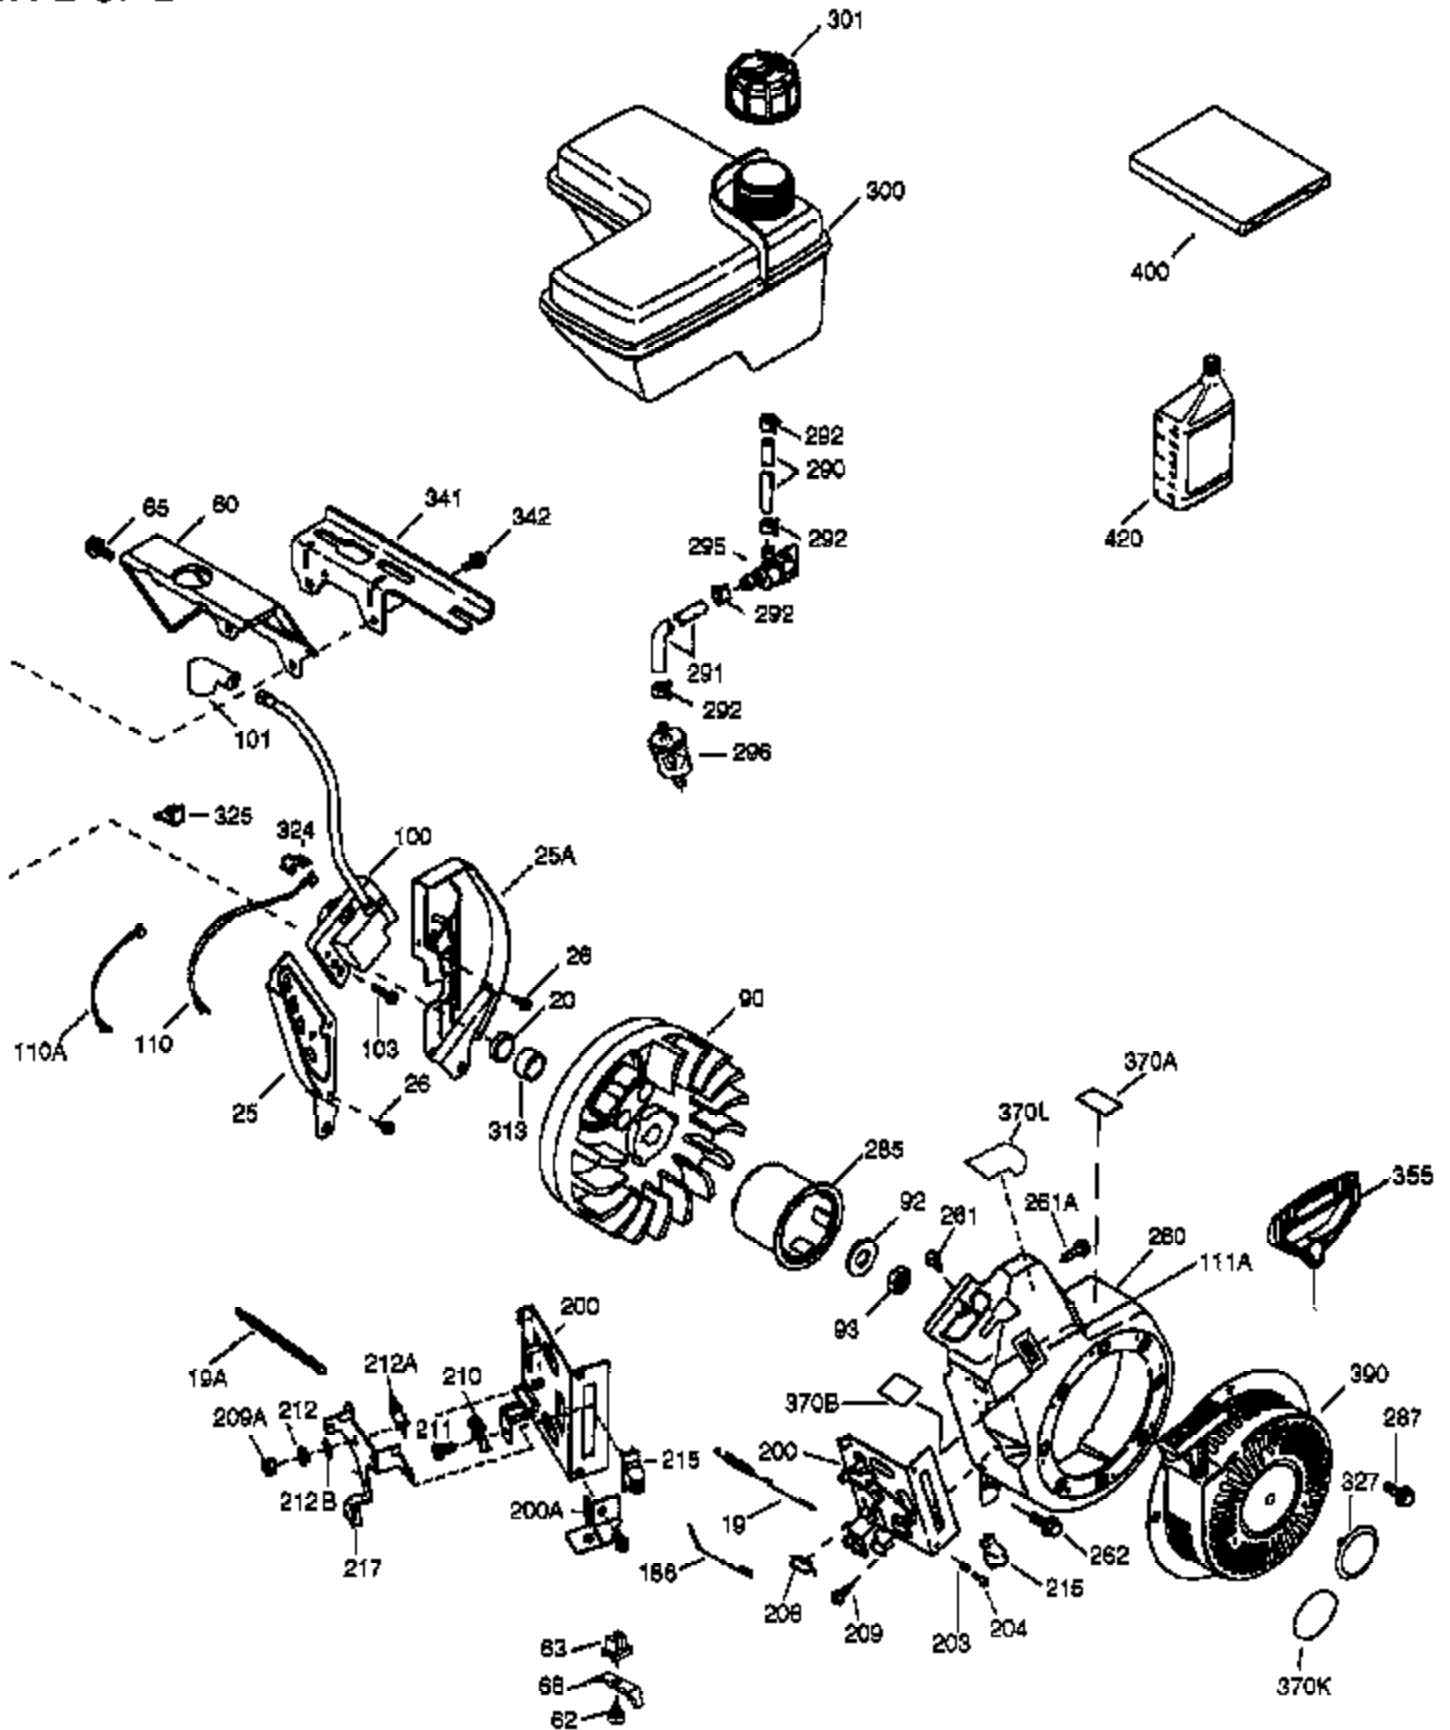

VIEW 2 OF 2

Ref #	Part Number	Qty	Description
19	36750	1	Extension Spring
20	32600	1	Oil Seal
25A	36622	1	Air Baffle (Right)
25	36621	1	Air Baffle (Left)
26	30200	2	Screw, 10-24 x 9/16"
60	36623	1	Blower Housing Extension
65	30200	1	Screw, 10-24 x 9/16"
90	611205	1	Flywheel
92	650815	1	Belleville Washer
93	650816	1	Flywheel Nut
100	34443A	1	Solid State Ignition
101	610118	1	Spark Plug Cover
103	651007	2	Screw, Torx T-15, 10-24 x 15/16"
110	36767	1	Ground Wire
111A	611212	1	Low Oil Indicator Light
200	36747	1	Control Bracket (Incl. 203, 204, 206 & 215)
203	31342	1	Compression Spring
204	650549	1	Screw, 5-40 x 7/16"
206	610973	1	Terminal
209	650821	2	Screw, 10-32 x 1/2"
215	36638	1	Control Knob
260	36864	1	Blower Housing
261	651008	1	Screw, 1/4-20 x 31/64"
261A	650821	1	Screw, 10-32 x 1/2"
262	651008	2	Screw, 1/4-20 x 31/64"
285	35985B	1	Starter Cup
287	0	4	Rivet (Can be purchased locally)
290	30705	1	Fuel Line
292	26460	2	Fuel Line Clamp
300	36863	1	Fuel Tank
301	36754	1	Fuel Cap
313	34080	1	Spacer
325	29443	1	Wire Clip
341	36644	1	Fuel Tank Bracket
342	651010	2	Screw, 1/4-20 x 7/8"
370A	36261	1	Lubrication Decal
370K	36695	1	Starter Decal
370L	36771	1	Oil Sensor Decal
370B	33107	1	Speed Control Decal
390	590736	1	Rewind Starter
400	36720	1	* Gasket Set (Incl. items marked PK in notes) Incl. (1) each of 26756, 27272A, 29673, 35626, 36581, 36624, 36719
420	730225	1	SAE 30 4-Cycle Engine Oil (Quart)