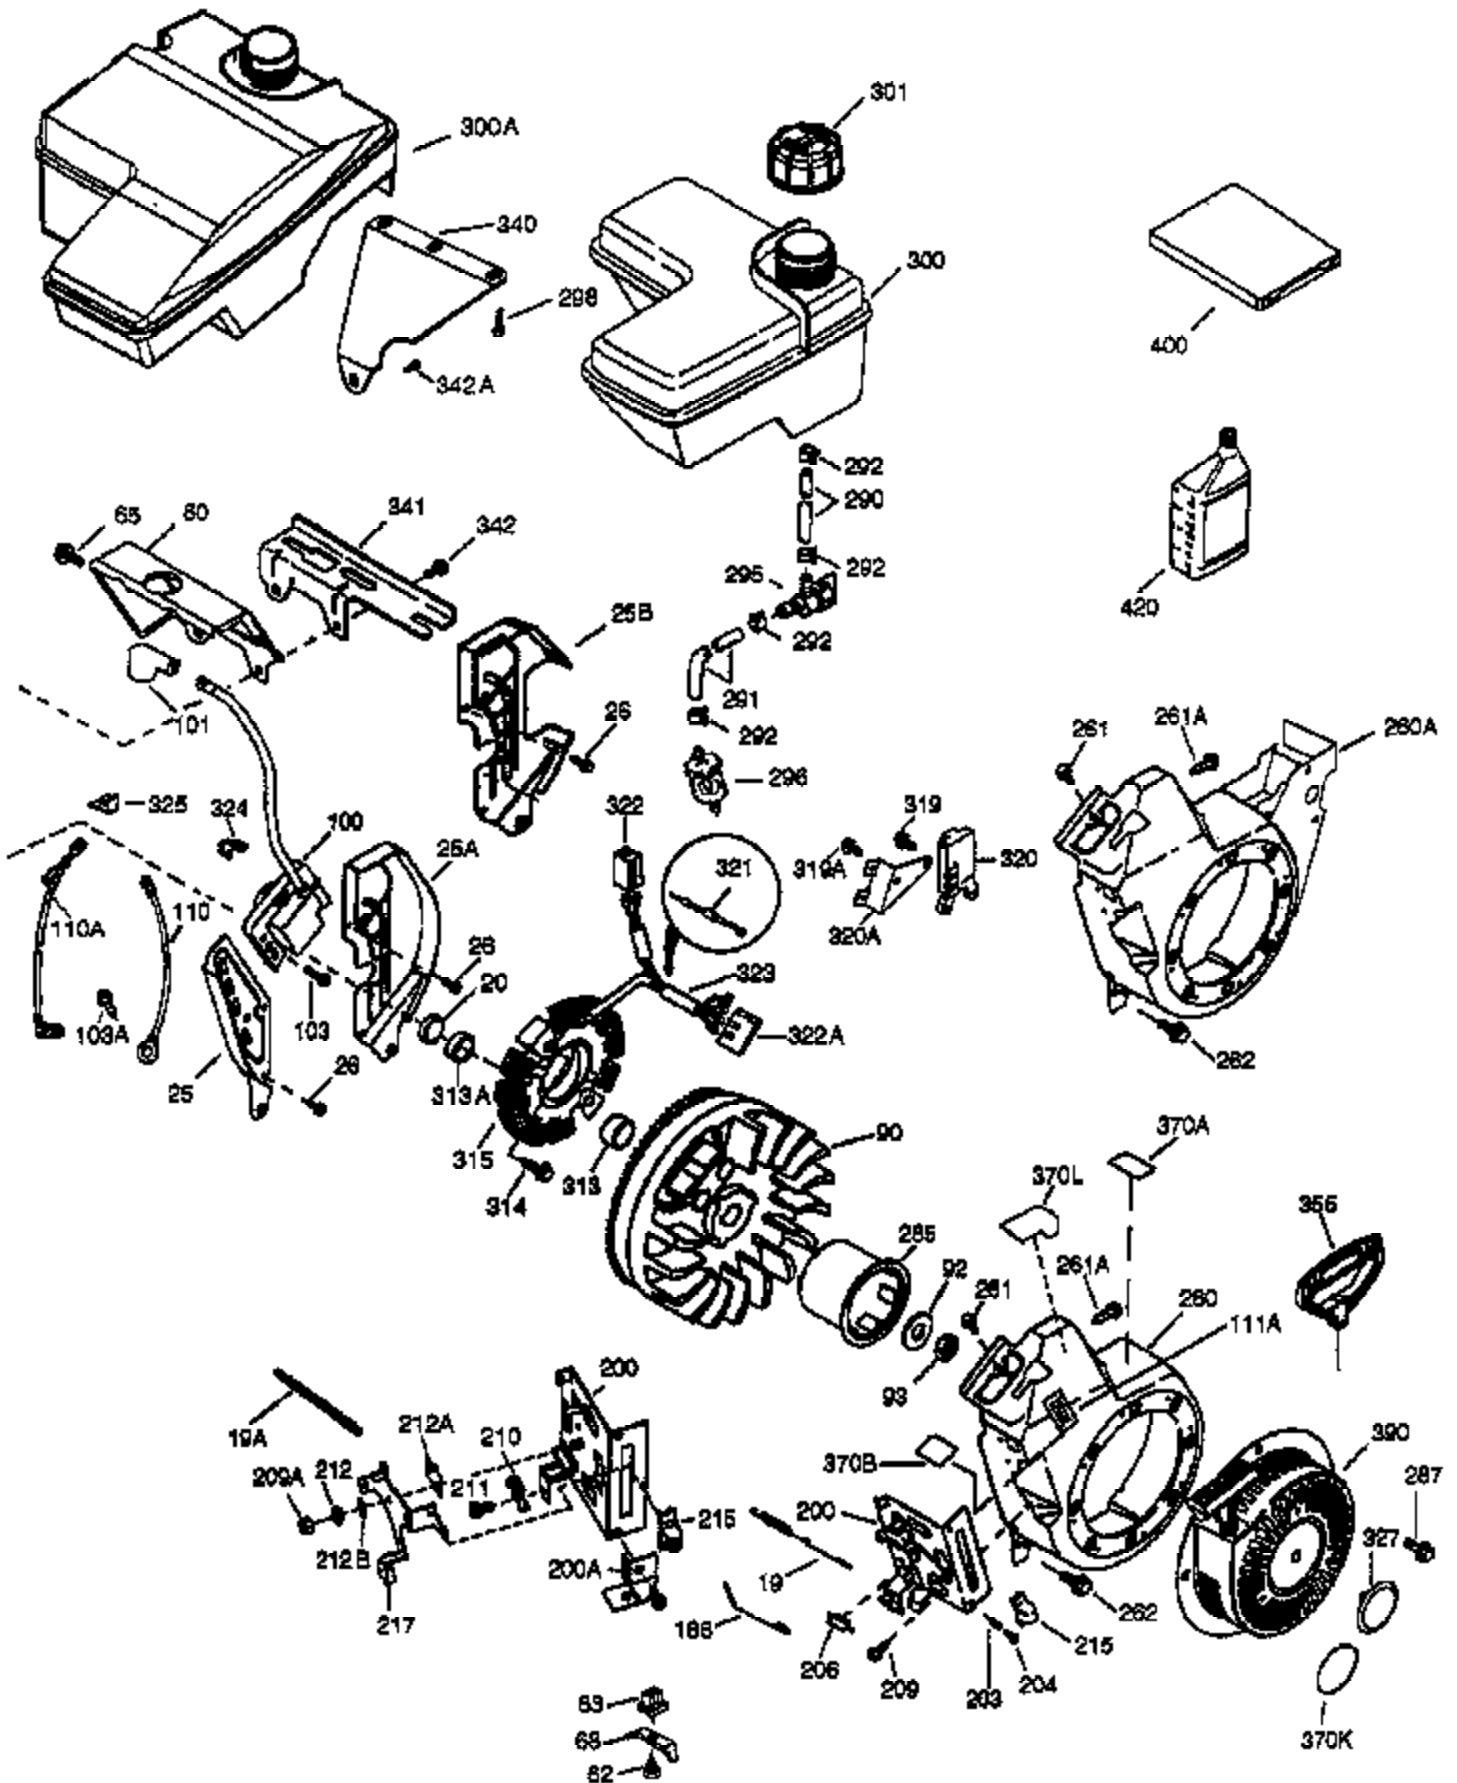

Ref #	Part Number	Qty	Description
19	36710	1	Extension Spring
20	32600	1	Oil Seal
25A	36622	1	Air Baffle (Right)
25	36621	1	Air Baffle (Left)
26	30200	1	Screw, 10-24 x 9/16"
60	36623A	1	Blower Housing Extension
65	30200	1	Screw, 10-24 x 9/16"
90	611205	1	Flywheel
92	650815	1	Belleville Washer
93	650816	1	Flywheel Nut
100	34443B	1	Solid State Ignition
101	610118	1	Spark Plug Cover
103	651007	2	Screw, Torx T-15, 10-24 x 15/16"
110	36054	1	Ground Wire
186	36711	1	Governor Link
200	36736	1	Control Bracket (Incl. 206 & 215)
206	610973	1	Terminal
209	650821	2	Screw, 10-32 x 1/2"
215	36638	1	Control Knob
260	36864	1	Blower Housing
261A	650821	2	Screw, 10-32 x 1/2"
261	651008	1	Screw, 1/4-20 x 31/64"
262	651008	2	Screw, 1/4-20 x 31/64"
285	35985B	1	Starter Cup
287	651008	4	Screw, 1/4-20 x 31/64"
290	30705	1	Fuel Line
292	26460	2	Fuel Line Clamp
300	36863	1	Fuel Tank (Incl. 292 & 301)
301	35355	1	Fuel Cap
313	34080	1	Spacer
325	29443	1	Wire Clip
341	36644	1	Fuel Tank Bracket
342	651010	2	Screw, 1/4-20 x 7/8"
370K	36695	1	Starter Decal
370B	33107	1	Speed Control Decal
370A	36261	1	Lubrication Decal
390	590704	1	Rewind Starter (NOTE: This engine could have been built with 590746 starter.)
400	36720	1	* Gasket Set (Incl. items marked PK in notes) Incl. (1) each of 26756, 27272A, 29673, 35626, 36581, 36624, 36719
420	730225	1	SAE 30 4-Cycle Engine Oil (Quart)