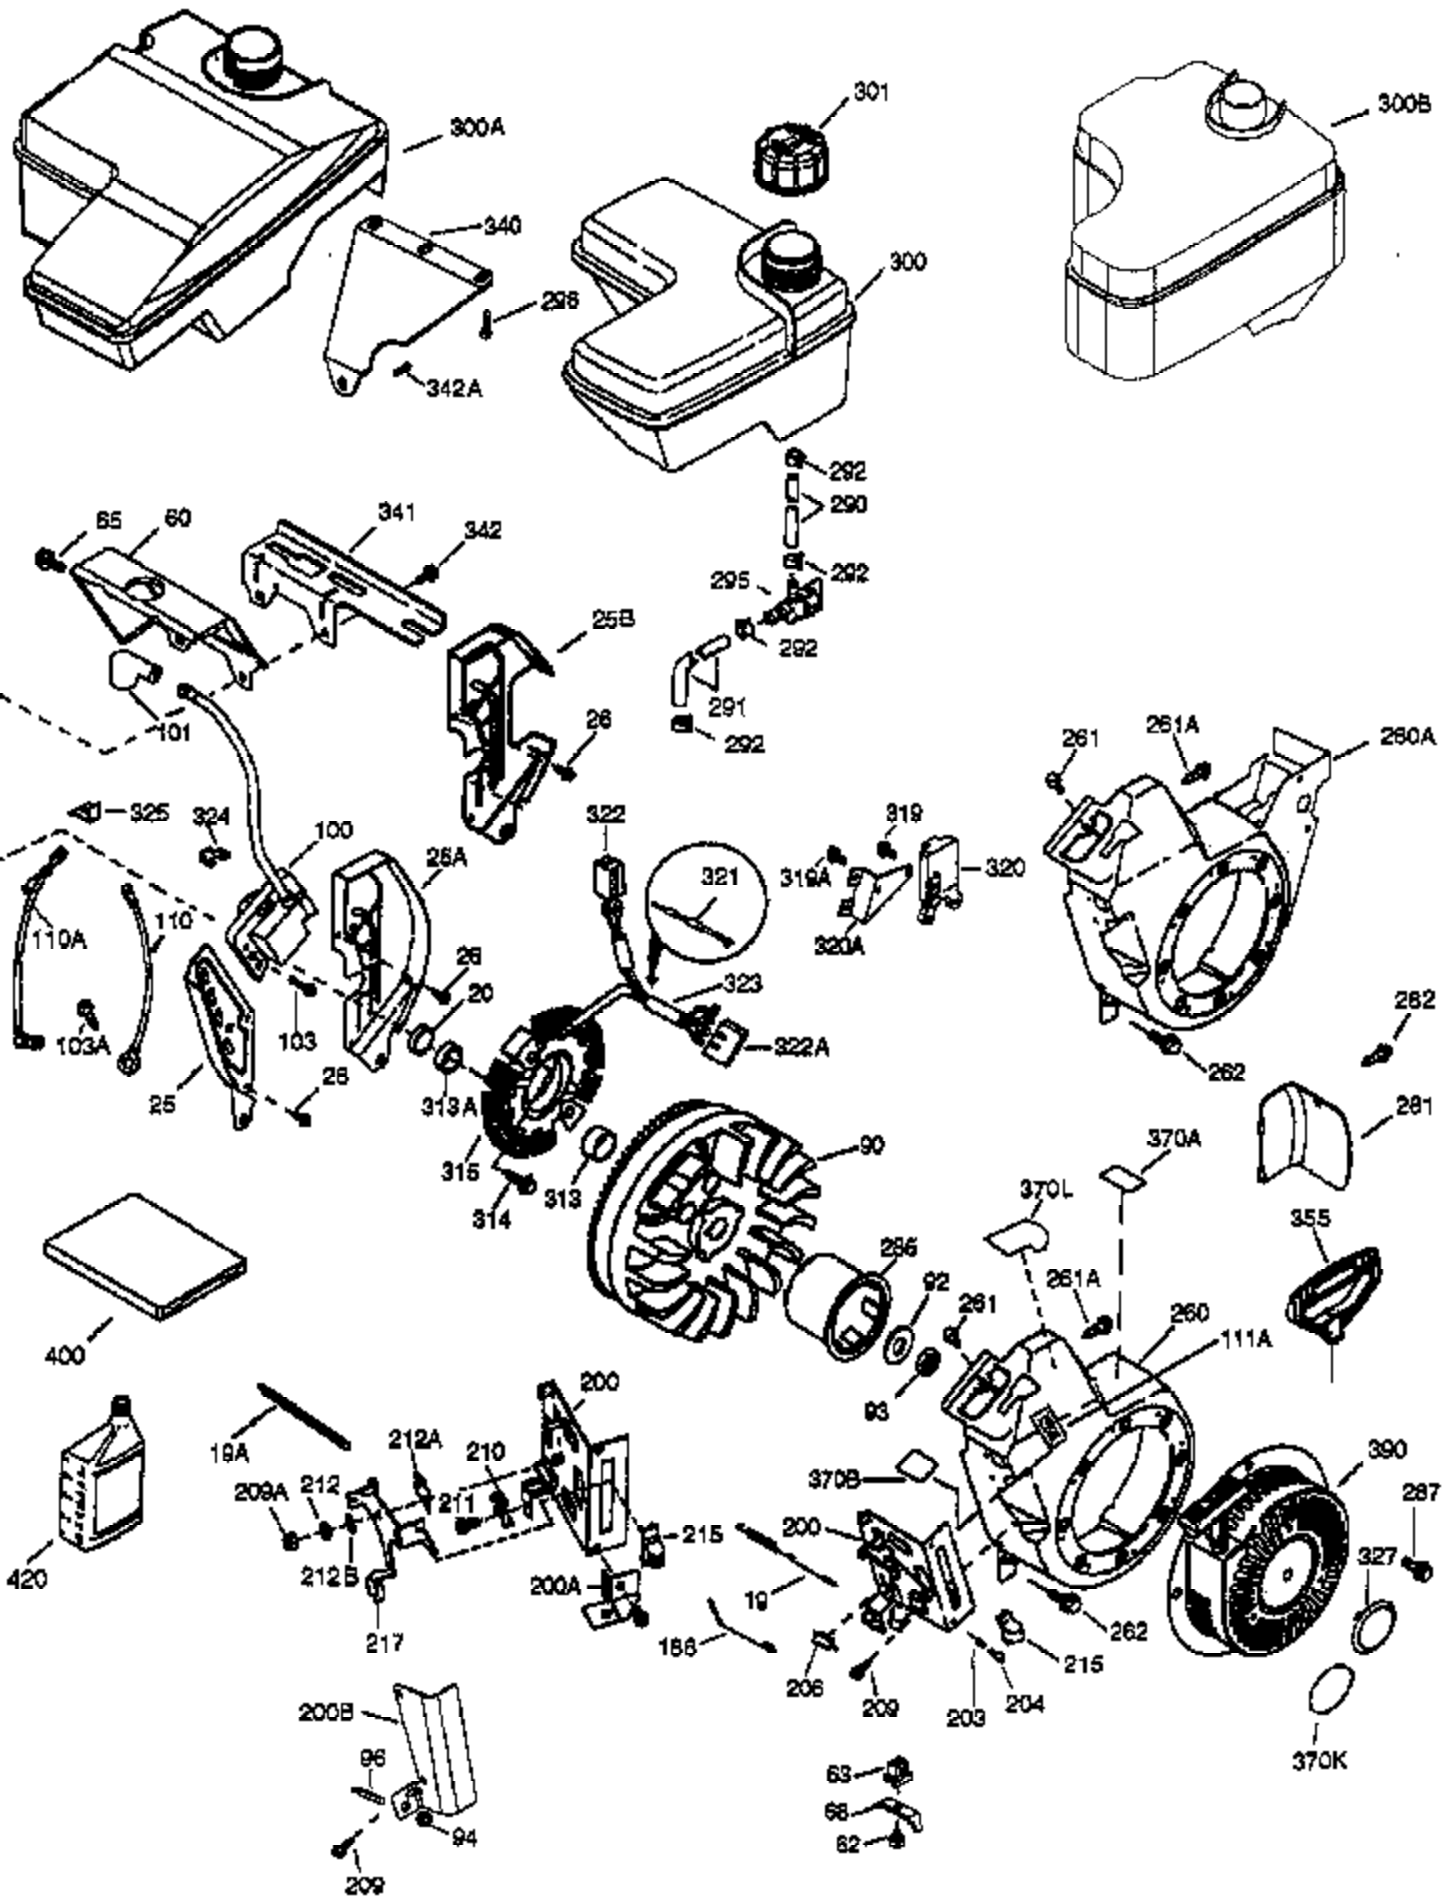

Ref #	Part Number	Qty	Description
19	37111	1	Extension Spring
20	32600	1	Oil Seal
25A	36622	1	Air Baffle (Right)
25	36621	1	Air Baffle (Left)
26	30200	1	Screw, 10-24 x 9/16"
60	36623A	1	Blower Housing Extension
65	30200	1	Screw, 10-24 x 9/16"
90	611205	1	Flywheel
92	650815	1	Belleville Washer
93	650816	1	Flywheel Nut
100	34443B	1	Solid State Ignition
101	610118	1	Spark Plug Cover
103	651007	2	Screw, Torx T-15, 10-24 x 15/16"
110	36767	1	Ground Wire
111A	611223	1	Low Oil Sensor Light
186	36711	1	Governor Link
200	36736	1	Control Bracket (Incl. 206 & 215)
206	610973	1	Terminal
209	650821	1	Screw, 10-32 x 1/2"
215	36638	1	Control Knob
260	36864	1	Blower Housing
261A	650821	2	Screw, 10-32 x 1/2"
261	651008	1	Screw, 1/4-20 x 31/64"
262	651008	2	Screw, 1/4-20 x 31/64"
285	35985B	1	Starter Cup
287	651008	4	Screw, 1/4-20 x 31/64"
290	30705	1	Fuel Line
291	29774	1	Fuel Line
292	26460	4	Fuel Line Clamp
295	35857	1	Fuel Shut-Off Valve
300	36863	1	Fuel Tank (Incl. 292 & 301)
301	36246	1	Fuel Cap
313	34080	1	Spacer
325	29443	1	Wire Clip
341	36644	1	Fuel Tank Bracket
342	651010	2	Screw, 1/4-20 x 7/8"
370L	36771	1	Oil Sensor Decal
370K	36695	1	Starter Decal
370A	36261	1	Lubrication Decal
370B	35703	1	Speed Control Decal
390	590704	1	Rewind Starter (NOTE: This engine could have been built with 590746 starter.)
400	36720	1	* Gasket Set (Incl. items marked PK in notes) Incl. (1) each of 26756, 27272A, 29673, 35626, 36581, 36624, 36719
420	730225	1	SAE 30 4-Cycle Engine Oil (Quart)