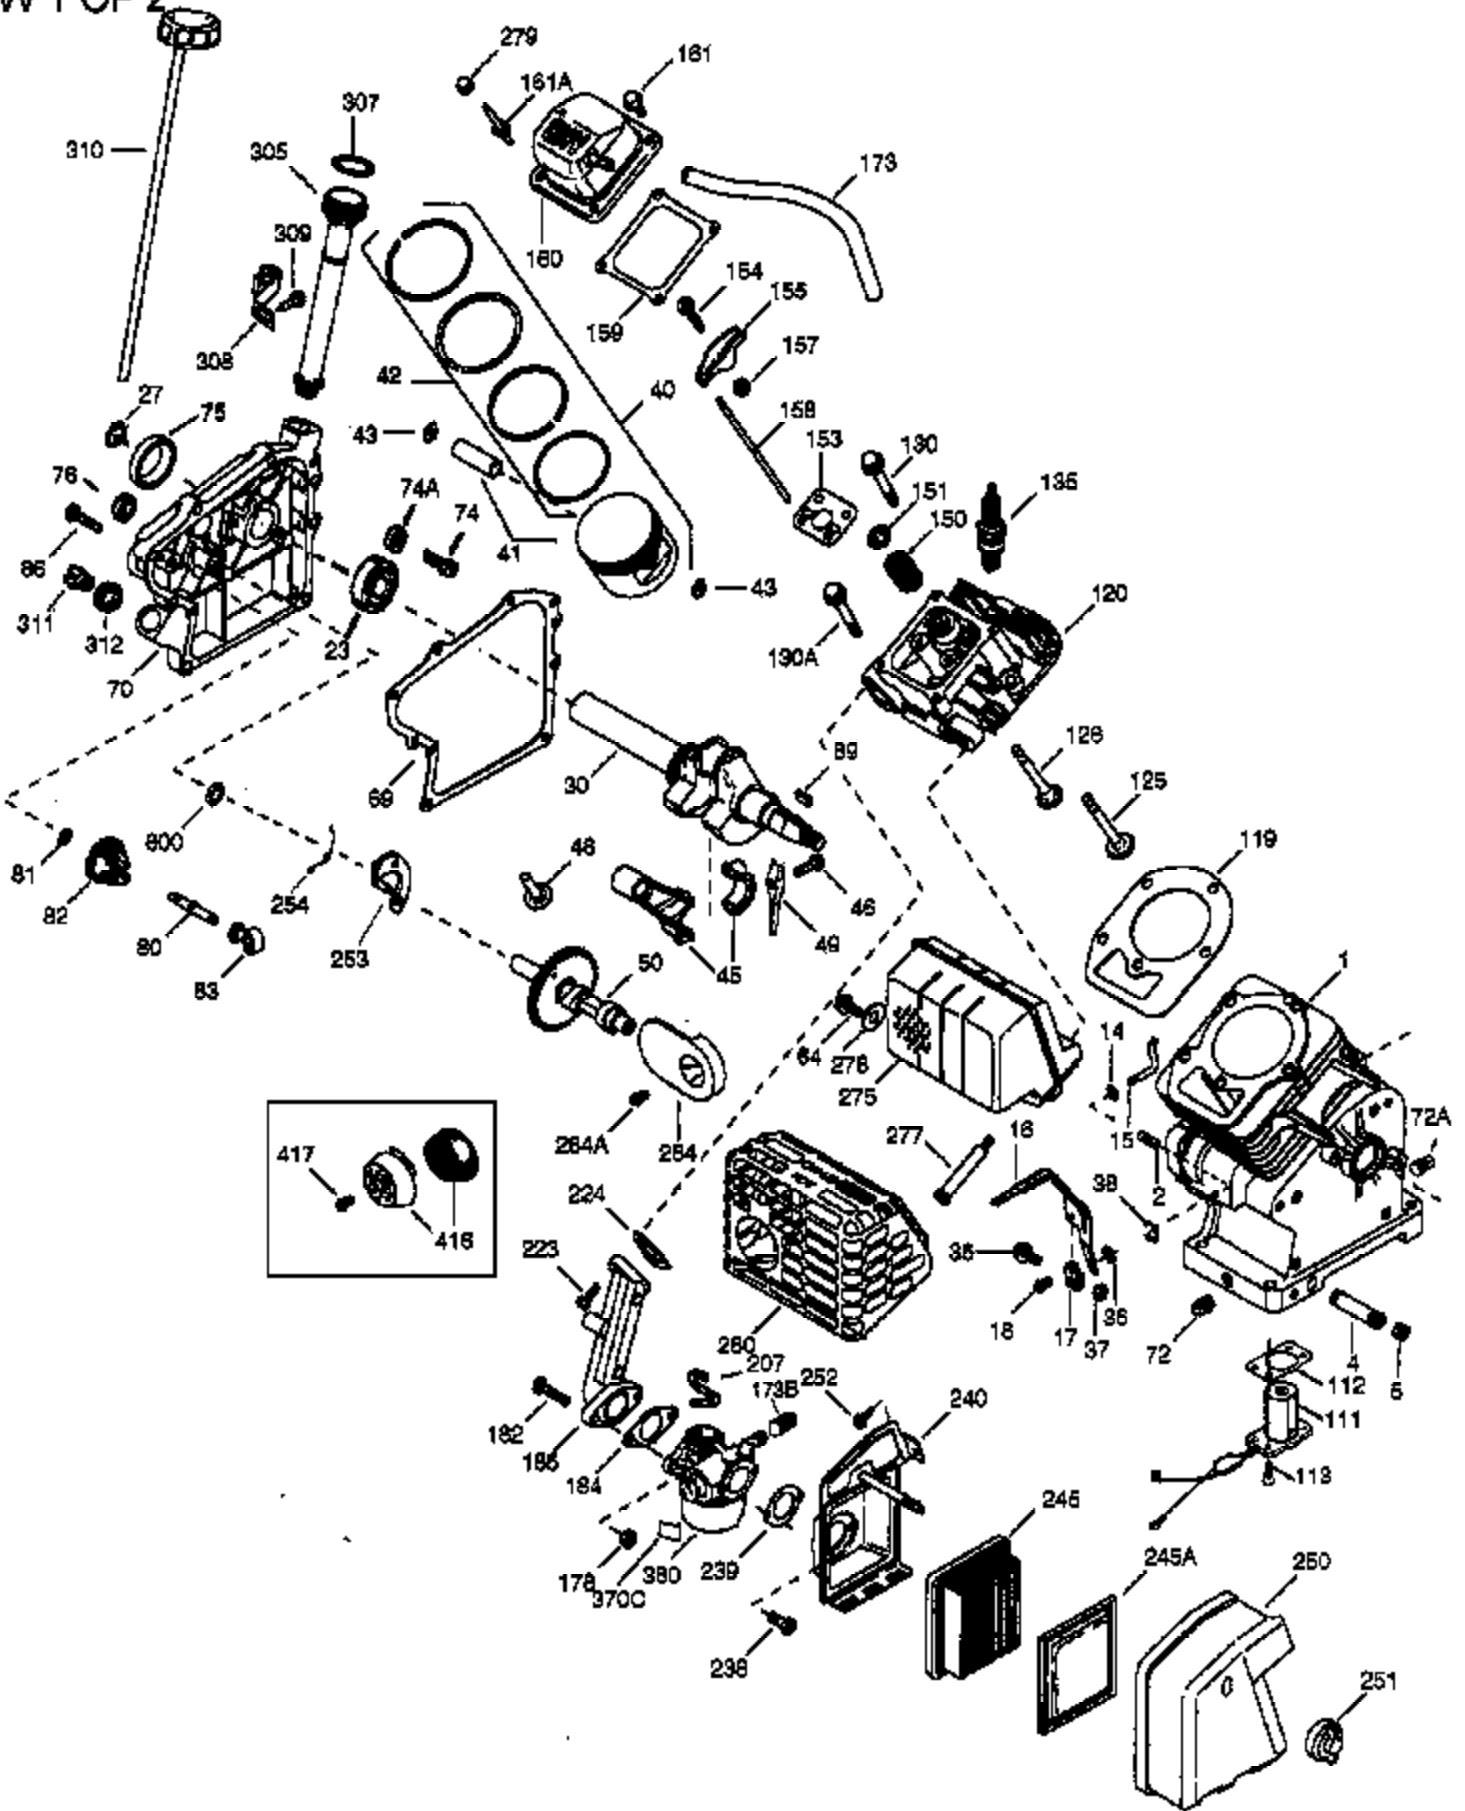

VIEW 1 OF 2

Engine Parts List #1

Ref #	Part Number	Qty	Description
	1 36815	1	Cylinder (Incl. 2, 20 & 72)
	2 26727	2	Dowel Pin
	14 28277	1	Washer
	15 30589	1	Governor Rod
	16 36618	1	Governor Lever
	17 36700	1	Governor Lever Clamp
	18 651028	1	Screw, Torx T-15, 8-32 x 3/8"
	30 34740	1	Crankshaft
	35 29826	1	Screw, 10-32 x 3/4"
	36 29918	1	Lock Washer
	37 29216	1	Lock Nut, 10-32
	38 29642	1	Retaining Ring
	40 40004	1	Piston, Pin & Ring Set (Std.)
	40 40005	1	Piston, Pin & Ring Set (.010" OS)
	41 36070	1	Piston & Pin Ass'y. (Std.) (Incl. 43)
	41 36071	1	Piston & Pin Ass'y. (.010" OS) (Incl. 43)
	42 40006	1	Ring Set (Std.)
	42 40007	1	Ring Set (.010" OS)
	43 20381	2	Piston Pin Retaining Ring
	45 32875A	1	Connecting Rod Ass'y. (Incl. 46 & 49)
	46 32610A	2	Connecting Rod Bolt
	48 35616	1	Valve Lifter
	49 36611	1	Oil Dipper
	50 36620	1	Camshaft (Incl. 253 & 254)
	64 651015	1	Screw, 1/4-20 x 1-1/8"
	69 36624	1	* Cylinder Cover Gasket
	70 36625	1	Cylinder Cover (Incl. 75 thru 83)
	72 27642	1	Oil Drain Plug
	75 27897	1	Oil Seal
	80 30574A	1	Governor Shaft
	81 30590A	1	Washer
	82 30591	1	Governor Gear Ass'y. (Incl. 81)
	83 36057	1	Governor Spool
	86 650488	8	Screw, 1/4-20 x 1-1/4"
	89 610961	1	Flywheel Key
	111 611207	1	Low Oil Sensor (Incl. 112)
	112 35967	1	Low Oil Sensor Gasket
	113 650950	4	Screw, Torx T-25, 10-24 x 5/8"
	119 36719	1	* Cylinder Head Gasket
	120 36721	1	Cylinder Head
	125 36471	1	Exhaust Valve (Std.) (Incl. 151)
	125 36472	1	Exhaust Valve (1/32" OS) (Incl. 151)
	126 37711	1	Intake Valve (Std.) (Incl. 151)
	126 29315C	1	Intake Valve (1/32" OS) (Incl. 151)
	130A 650999	1	Screw, 5/16-18 x 2-41/64"
	130 650912	4	Screw, 5/16-18 x 1-1/2"
	135 34645	1	Resistor Spark Plug (RN4C)
	150 31672	2	Valve Spring
	151 31673	2	Valve Spring Cap
	153 36649	1	Push Rod Guide
	154 650913	2	Rocker Arm Stud
	155 35624A	2	Rocker Arm
	157 650914	2	Nut, 1/4-28
	158 36629	2	Push Rod
	159 35626	1	* Rocker Arm Cover Gasket
	160 36630A	1	Rocker Arm Cover
	161 651008	2	Screw, 1/4-20 x 31/64"
	161A 651012	2	Stud