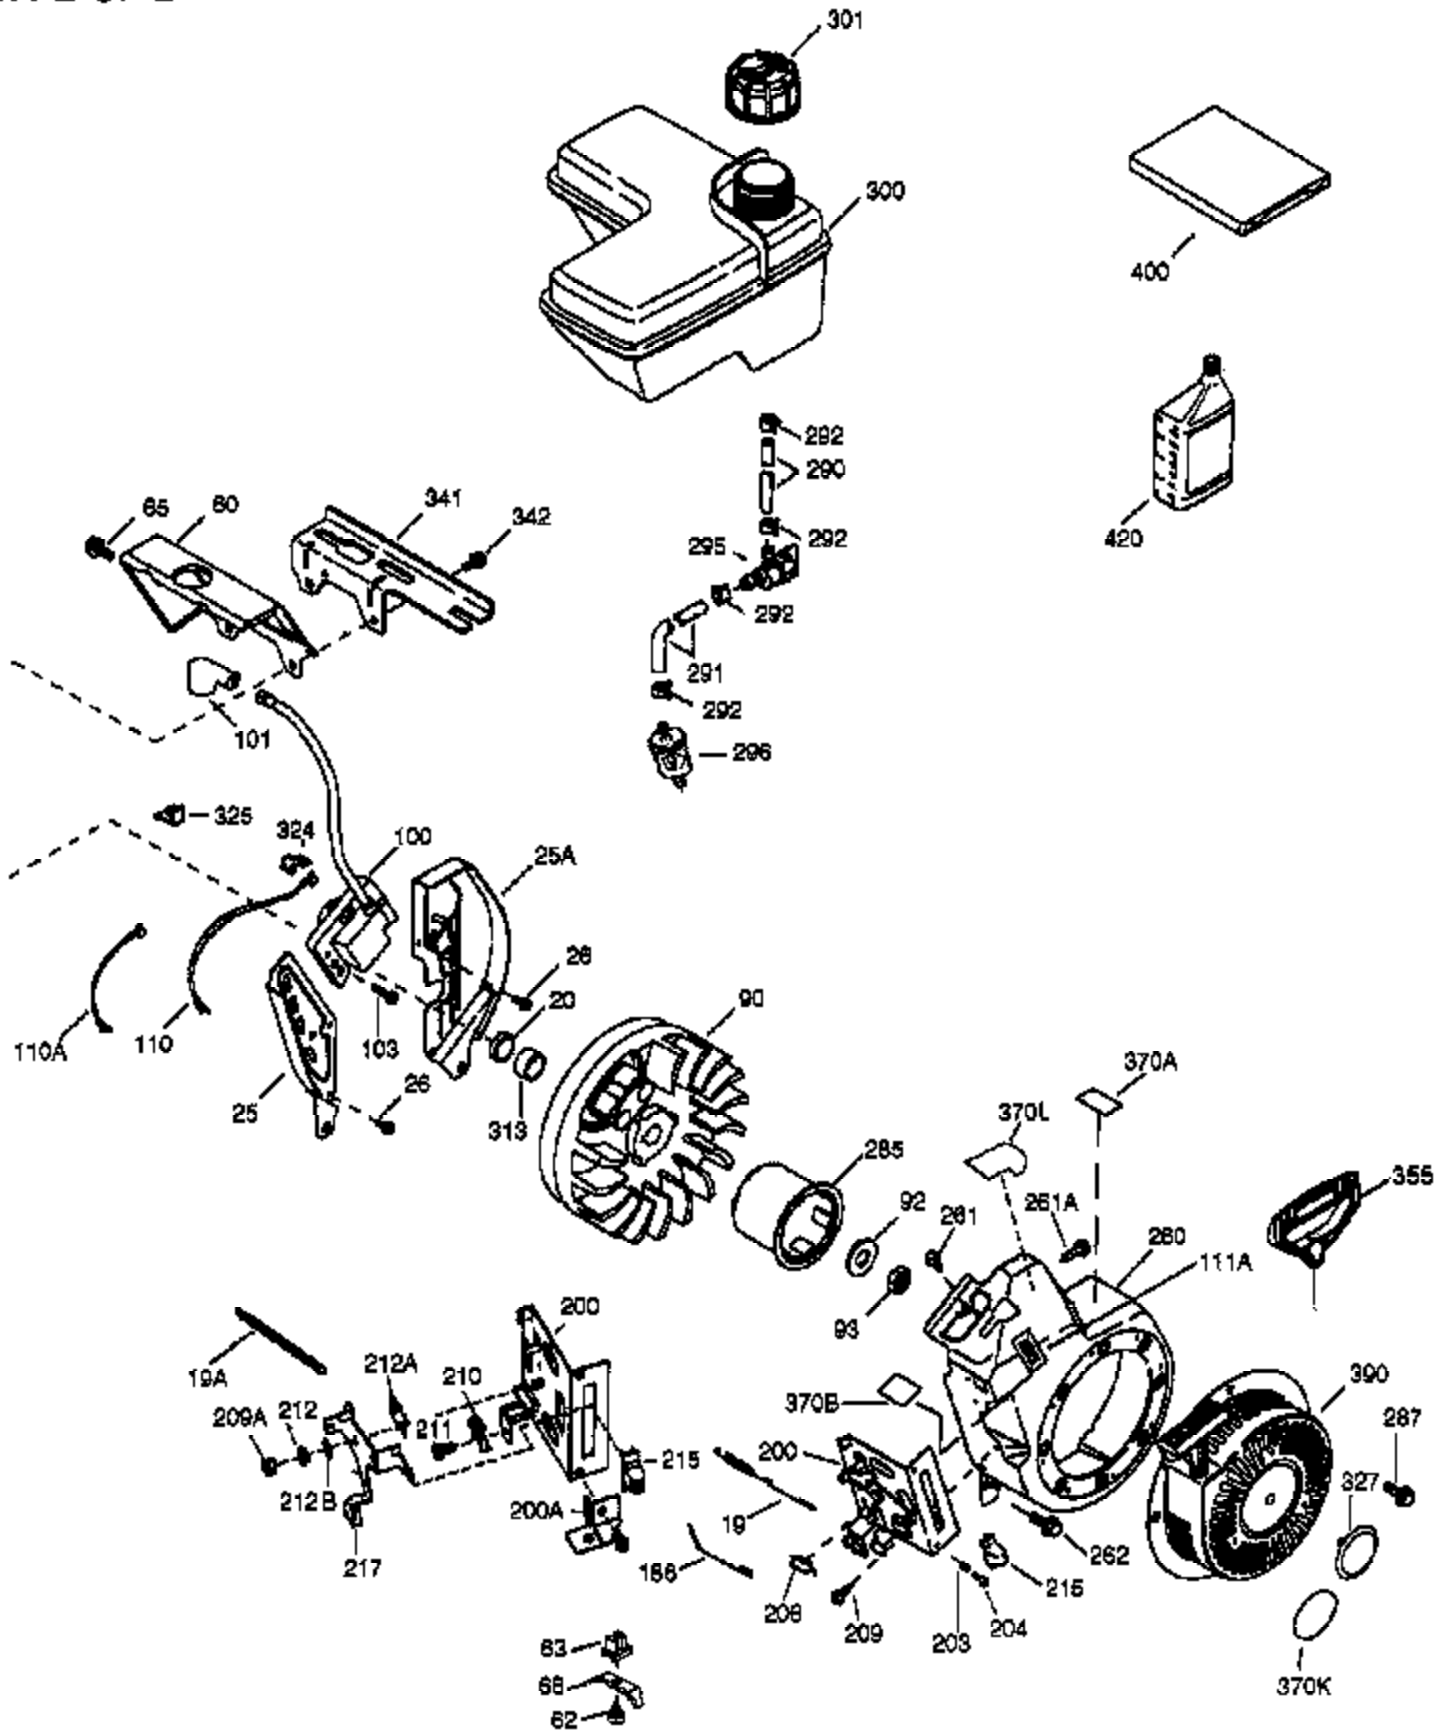

VIEW 2 OF 2

Ref #	Part Number	Qty	Description
19	36710	1	Extension Spring
20	32600	1	Oil Seal
25A	36622	1	Air Baffle (Right)
25	36621	1	Air Baffle (Left)
26	30200	1	Screw, 10-24 x 9/16"
60	36623	1	Blower Housing Extension
65	30200	1	Screw, 10-24 x 9/16"
90	611205	1	Flywheel
92	650815	1	Belleville Washer
93	650816	1	Flywheel Nut
100	34443A	1	Solid State Ignition
101	610118	1	Spark Plug Cover
103	651007	2	Screw, Torx T-15, 10-24 x 15/16"
110	36767	1	Ground Wire
111A	611212	1	Low Oil Indicator Light
186	36711	1	Governor Link
200	36736	1	Control Bracket (Incl. 206 & 215)
206	610973	1	Terminal
209	650821	2	Screw, 10-32 x 1/2"
215	36638	1	Control Knob
260	36864	1	Blower Housing
261A	650821	1	Screw, 10-32 x 1/2"
261	651008	1	Screw, 1/4-20 x 31/64"
262	651008	2	Screw, 1/4-20 x 31/64"
285	35985B	1	Starter Cup
287	651008	4	Screw, 1/4-20 x 31/64"
290	30705	1	Fuel Line
291	29774	1	Fuel Line
292	26460	4	Fuel Line Clamp
295	35857	1	Fuel Shut-Off Valve
300	36863	1	Fuel Tank (Incl. 292 & 301)
301	36246	1	Fuel Cap
313	34080	1	Spacer
325	29443	1	Wire Clip
341	36644	1	Fuel Tank Bracket
342	651010	2	Screw, 1/4-20 x 7/8"
370L	36771	1	Oil Sensor Decal
370K	36695	1	Starter Decal
370A	36261	1	Lubrication Decal
370B	33107	1	Speed Control Decal
390	590704	1	Rewind Starter
400	36720	1	* Gasket Set (Incl. items marked PK in notes) Incl. (1) each of 26756, 27272A, 29673, 35626, 36581, 36624, 36719
420	730225	1	SAE 30 4-Cycle Engine Oil (Quart)