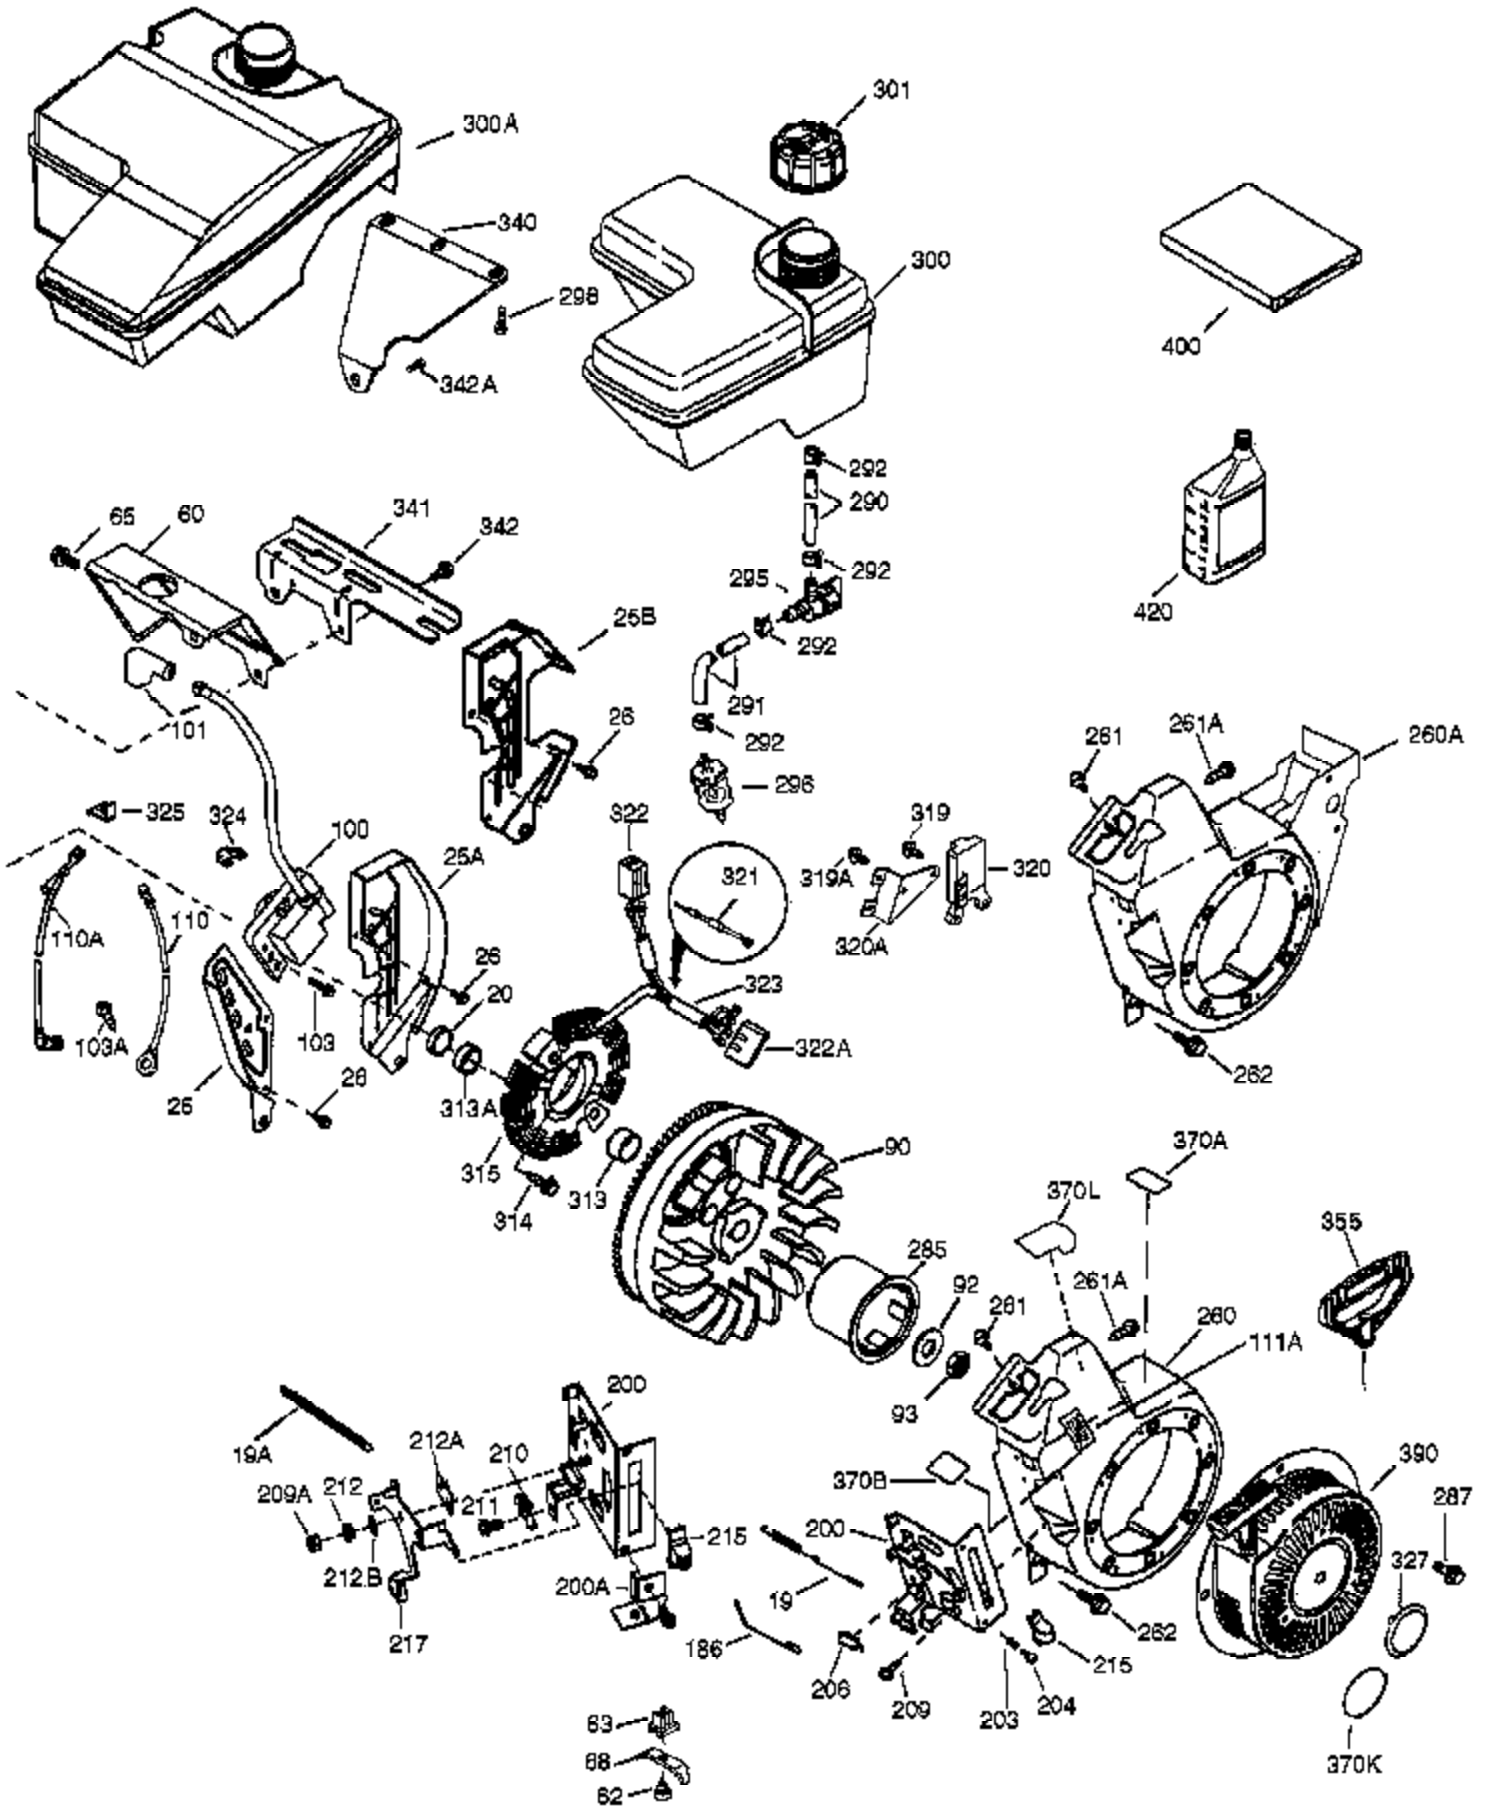

Ref #	Part Number	Qty	Description
19	36710	1	Extension Spring
20	32600	1	Oil Seal
25	36621	1	Air Baffle (Left)
25A	36622	1	Air Baffle (Right)
26	30200	1	Screw, 10-24 x 9/16"
60	36623	1	Blower Housing Extension
64A	651015	1	Screw, 1/4-20 x 1-1/8"
65	30200	1	Screw, 10-24 x 9/16"
83	36057	1	Governor Spool
90	611205	1	Flywheel
92	650815	1	Belleville Washer
93	650816	1	Flywheel Nut
100	34443A	1	Solid State Ignition
101	610118	1	Spark Plug Cover
103	651007	2	Screw, Torx T-15, 10-24 x 15/16"
110	36054	1	Ground Wire
186	36711	1	Governor Link
200	36736	1	Control Bracket (Incl. 206 & 215)
206	610973	1	Terminal
209	650821	1	Screw, 10-32 x 1/2"
215	36638	1	Control Knob
260	36894	1	Blower Housing
261A	650821	2	Screw, 10-32 x 1/2"
261	651008	1	Screw, 1/4-20 x 31/64"
262	651008	2	Screw, 1/4-20 x 31/64"
285	35985B	1	Starter Cup
287	651008	4	Screw, 1/4-20 x 31/64"
290	30962	1	Fuel Line
291	29774	1	Fuel Line
292	26460	4	Fuel Line Clamp
295	35857	1	Fuel Shut-Off Valve
298	650665	2	Screw, 1/4-20 x 3/4"
300	35584	1	Fuel Tank (Incl. 292 & 301)
301	36246	1	Fuel Cap
313	34080	1	Spacer
325	29443	1	Wire Clip
342	651008	2	Screw, 1/4-20 x 31/64"
355	590574	1	Starter Handle (Mitten Grip)
370B	33107	1	Speed Control Decal
370A	36261	1	Lubrication Decal
370K	36695	1	Starter Decal
390	590733	1	Rewind Starter (NOTE: This engine could have been built with 590749 starter.)
400	36720	1	* Gasket Set (Incl. items marked PK in notes) Incl. (1) each of 26756, 27272A, 29673, 35626, 36581, 36624, 36719
420	730225	1	SAE 30 4-Cycle Engine Oil (Quart)