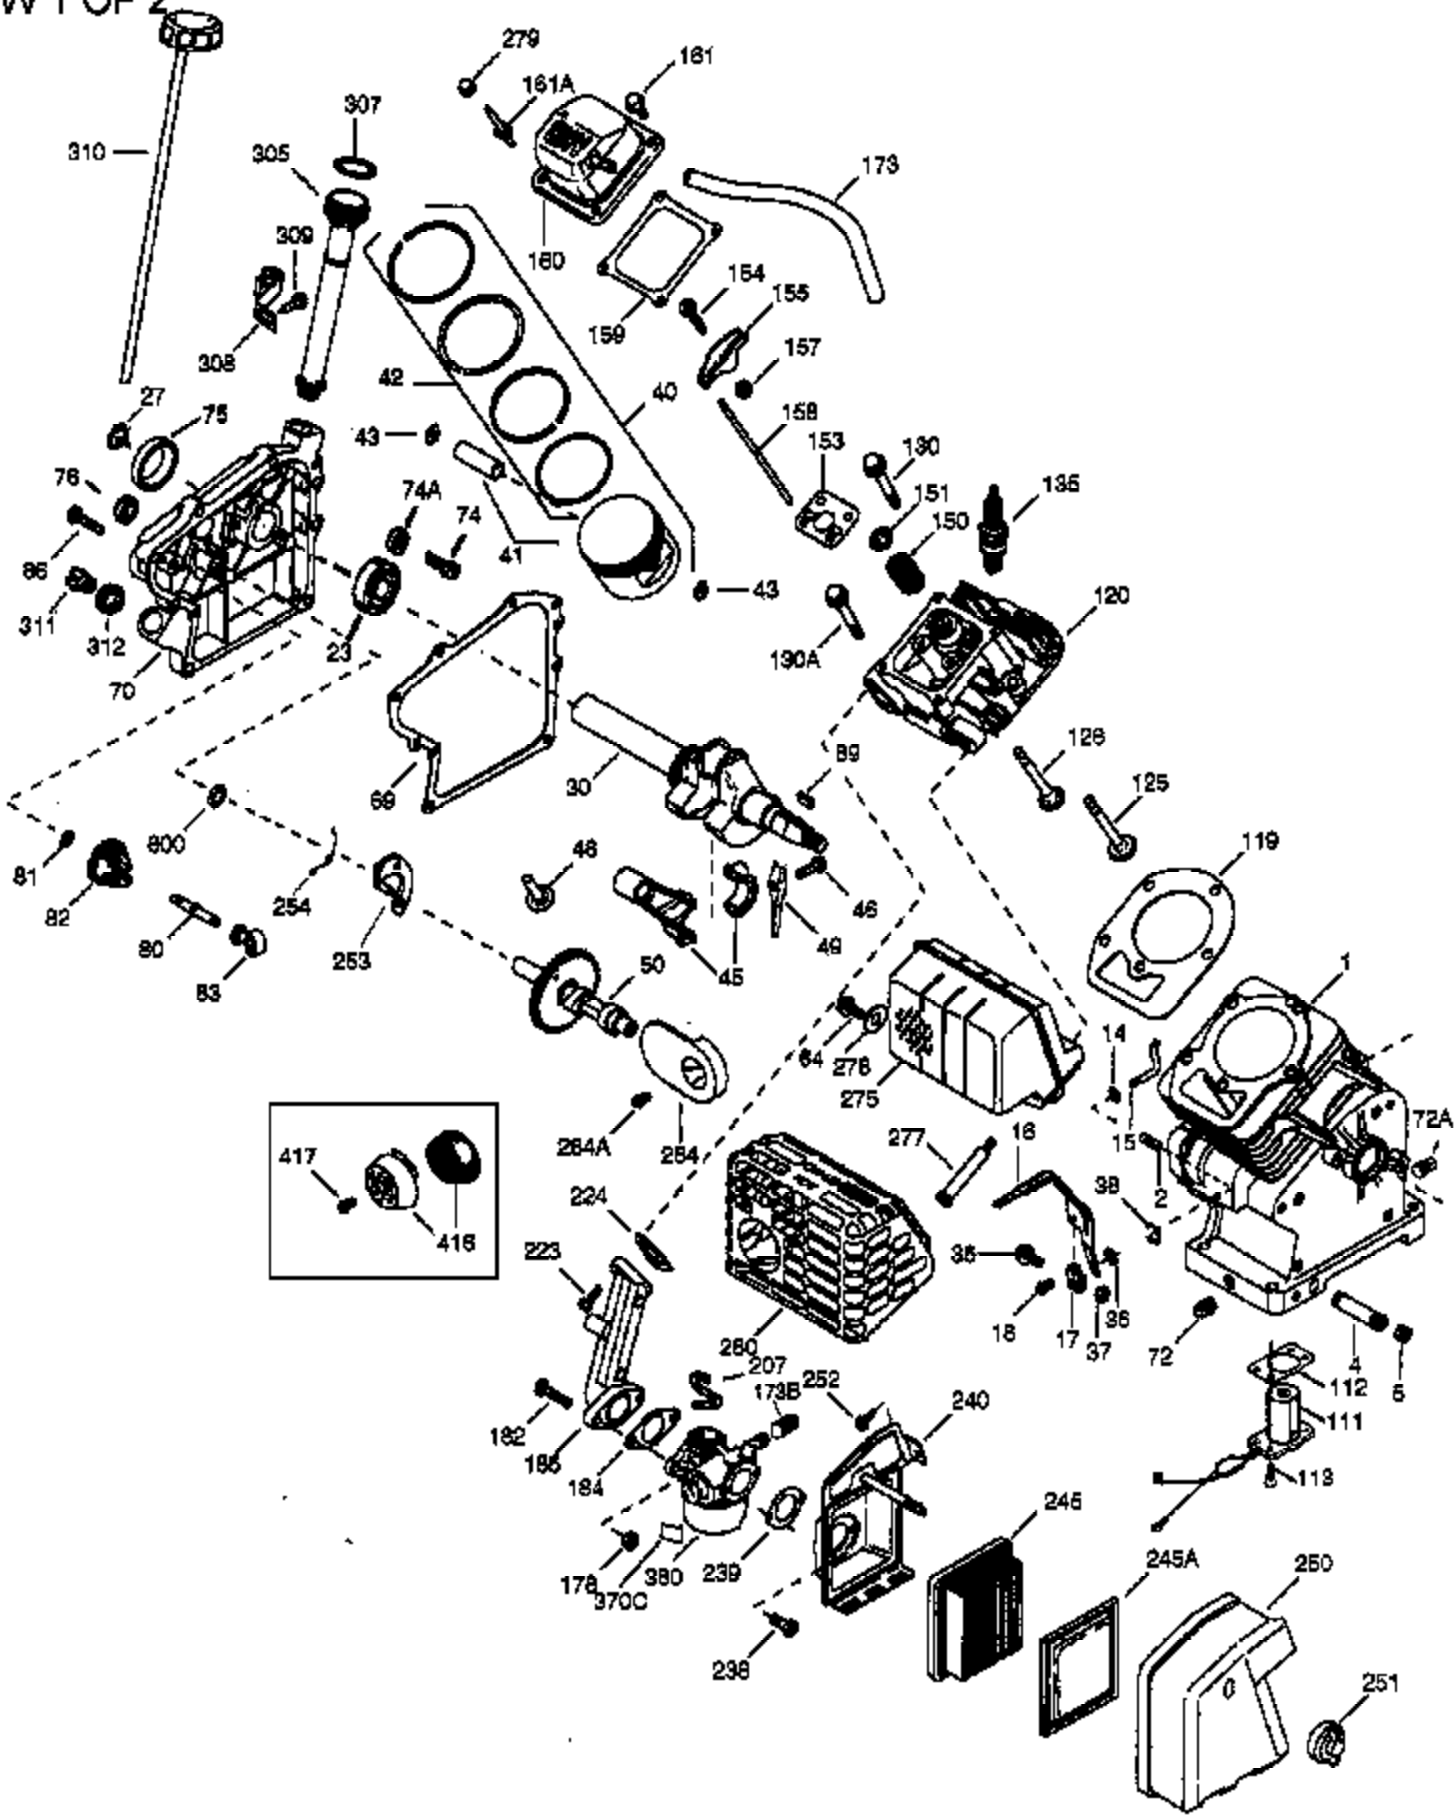

VIEW 1 OF 2

Engine Parts List #1

Ref #	Part Number	Qty	Description
	1 36718	1	Cylinder (Incl. 2, 20 & 72)
	2 26727	2	Dowel Pin
	14 28277	1	Washer
	15 30589	1	Governor Rod
	16 36618	1	Governor Lever
	17 36700	1	Governor Lever Clamp
	18 651028	1	Screw, Torx T-15, 8-32 x 3/8"
	23 36732	1	Ball Bearing
	27 36733	1	Bearing Retainer
	30 36882	1	Crankshaft
	35 29826	1	Screw, 10-32 x 3/4"
	36 29918	1	Lock Washer
	37 29216	1	Lock Nut, 10-32
	38 29642	1	Retaining Ring
	40 40004	1	Piston, Pin & Ring Set (Std.)
	40 40005	1	Piston, Pin & Ring Set (.010" OS)
	41 36070	1	Piston & Pin Ass'y. (Std.) (Incl. 43)
	41 36071	1	Piston & Pin Ass'y. (.010" OS) (Incl. 43)
	42 40006	1	Ring Set (Std.)
	42 40007	1	Ring Set (.010" OS)
	43 20381	2	Piston Pin Retaining Ring
	45 32875A	1	Connecting Rod Ass'y. (Incl. 46 & 49)
	46 32610A	2	Connecting Rod Bolt
	48 35616	1	Valve Lifter
	49 36611	1	Oil Dipper
	50 36620	1	Camshaft (Incl. 253 & 254)
	64 651015	1	Screw, 1/4-20 x 1-1/8"
	69 36624	1	* Cylinder Cover Gasket
	70 36731	1	Cylinder Cover (Incl. 75 thru 83 & 31 1)
	72 27642	1	Oil Drain Plug
	74A 28537	2	Washer
	74 30200	2	Screw, 10-24 x 9/16"
	75 36742	1	Oil Seal
	80 30574A	1	Governor Shaft
	81 30590A	1	Washer
	82 30591	1	Governor Gear Ass'y. (Incl. 81)
	83 36057	1	Governor Spool
	86 650488	8	Screw, 1/4-20 x 1-1/4"
	89 610961	1	Flywheel Key
	119 36719	1	* Cylinder Head Gasket
	120 36721	1	Cylinder Head
	125 36471	1	Exhaust Valve (Std.) (Incl. 151)
	125 36472	1	Exhaust Valve (1/32" OS) (Incl. 151)
	126 37711	1	Intake Valve (Std.) (Incl. 151)
	126 29315C	1	Intake Valve (1/32" OS) (Incl. 151)
	130A 650999	1	Screw, 5/16-18 x 2-41/64"
	130 650912	4	Screw, 5/16-18 x 1-1/2"
	135 34645	1	Resistor Spark Plug (RN4C)
	150 31672	2	Valve Spring
	151 31673	2	Valve Spring Cap
	153 36649	1	Push Rod Guide
	154 650913	2	Rocker Arm Stud
	155 35624A	2	Rocker Arm
	157 650914	2	Nut, 1/4-28
	158 36629	2	Push Rod
	159 35626	1	* Rocker Arm Cover Gasket
	160 36630A	1	Rocker Arm Cover
	161A 651012	2	Stud