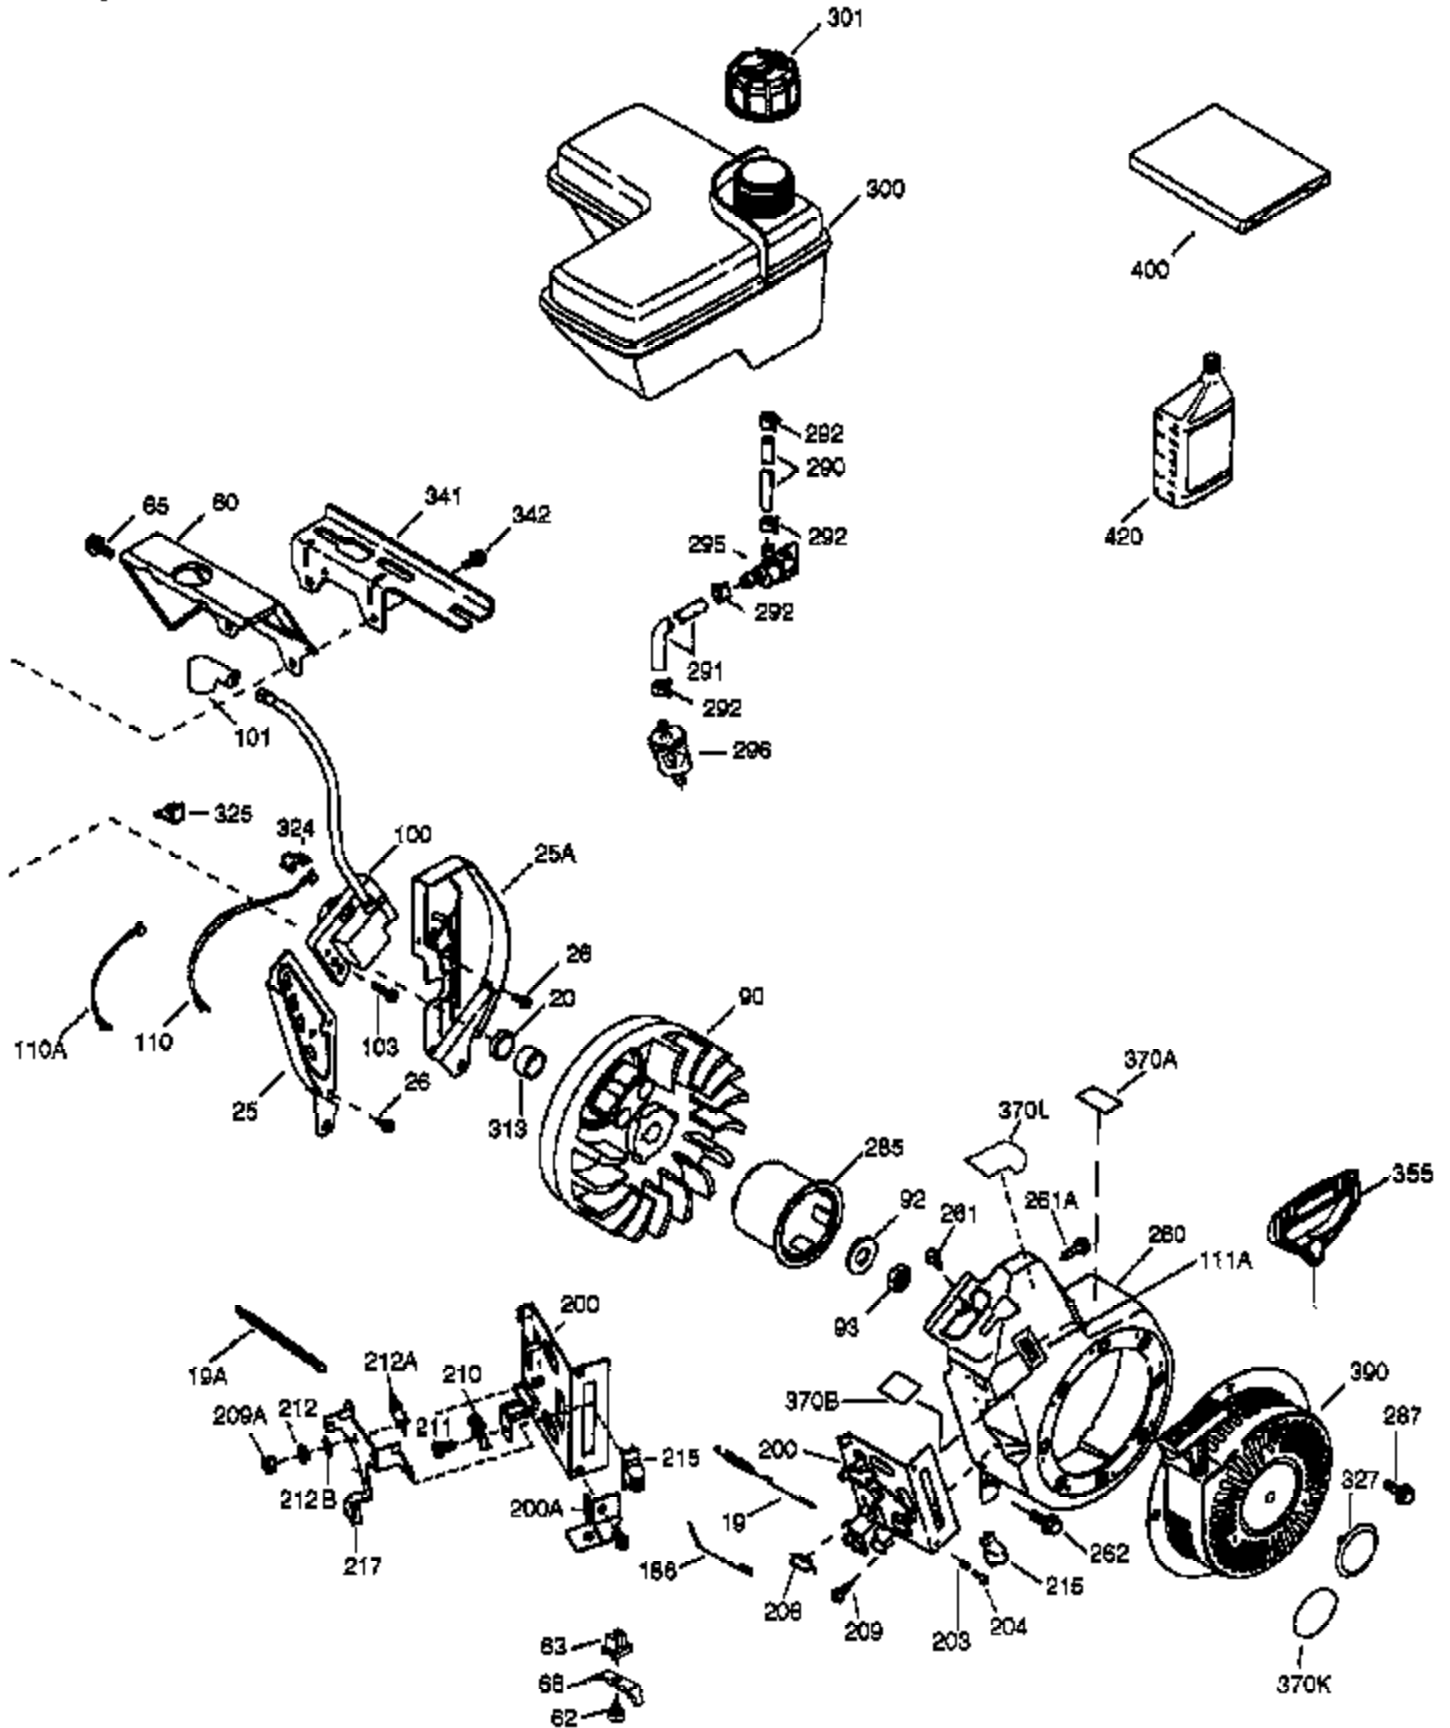

VIEW 2 OF 2

Ref #	Part Number	Qty	Description
19	36710	1	Extension Spring
20	32600	1	Oil Seal
23	36732	1	Ball Bearing
25	36621	1	Air Baffle (Left)
25A	36622	1	Air Baffle (Right)
26	30200	2	Screw, 10-24 x 9/16"
60	36623	1	Blower Housing Extension
65	30200	1	Screw, 10-24 x 9/16"
90	611205	1	Flywheel
92	650815	1	Belleville Washer
93	650816	1	Flywheel Nut
100	34443A	1	Solid State Ignition
101	610118	1	Spark Plug Cover
103	651007	2	Screw, Torx T-15, 10-24 x 15/16"
110	36054	1	Ground Wire
186	36711	1	Governor Link
200	36736	1	Control Bracket (Incl. 206 & 215)
206	610973	1	Terminal
209	650821	2	Screw, 10-32 x 1/2"
215	36638	1	Control Knob
260	36818	1	Blower Housing
261A	650821	1	Screw, 10-32 x 1/2"
261	651008	1	Screw, 1/4-20 x 31/64"
262	651008	2	Screw, 1/4-20 x 31/64"
277A	650738	1	Screw, 1/4-20 x 5/8"
285	35985B	1	Starter Cup
287	651008	4	Screw, 1/4-20 x 31/64"
290	30962	1	Fuel Line
291	29774	1	Fuel Line
292	26460	4	Fuel Line Clamp
295	35857	1	Fuel Shut-Off Valve
300	35584	1	Fuel Tank (Incl. 292 & 301)
301	36246	1	Fuel Cap
313	34080	1	Spacer
325	29443	1	Wire Clip
341	651008	2	Screw, 1/4-20 x 31/64"
355	590574	1	Starter Handle (Mitten Grip)
370B	33107	1	Speed Control Decal
370K	36695	1	Starter Decal
370A	36261	1	Lubrication Decal
390	590733	1	Rewind Starter
400	36720	1	* Gasket Set (Incl. items marked PK in notes) Incl. (1) each of 26756, 27272A, 29673, 35626, 36581, 36624, 36719
420	730225	1	SAE 30 4-Cycle Engine Oil (Quart)