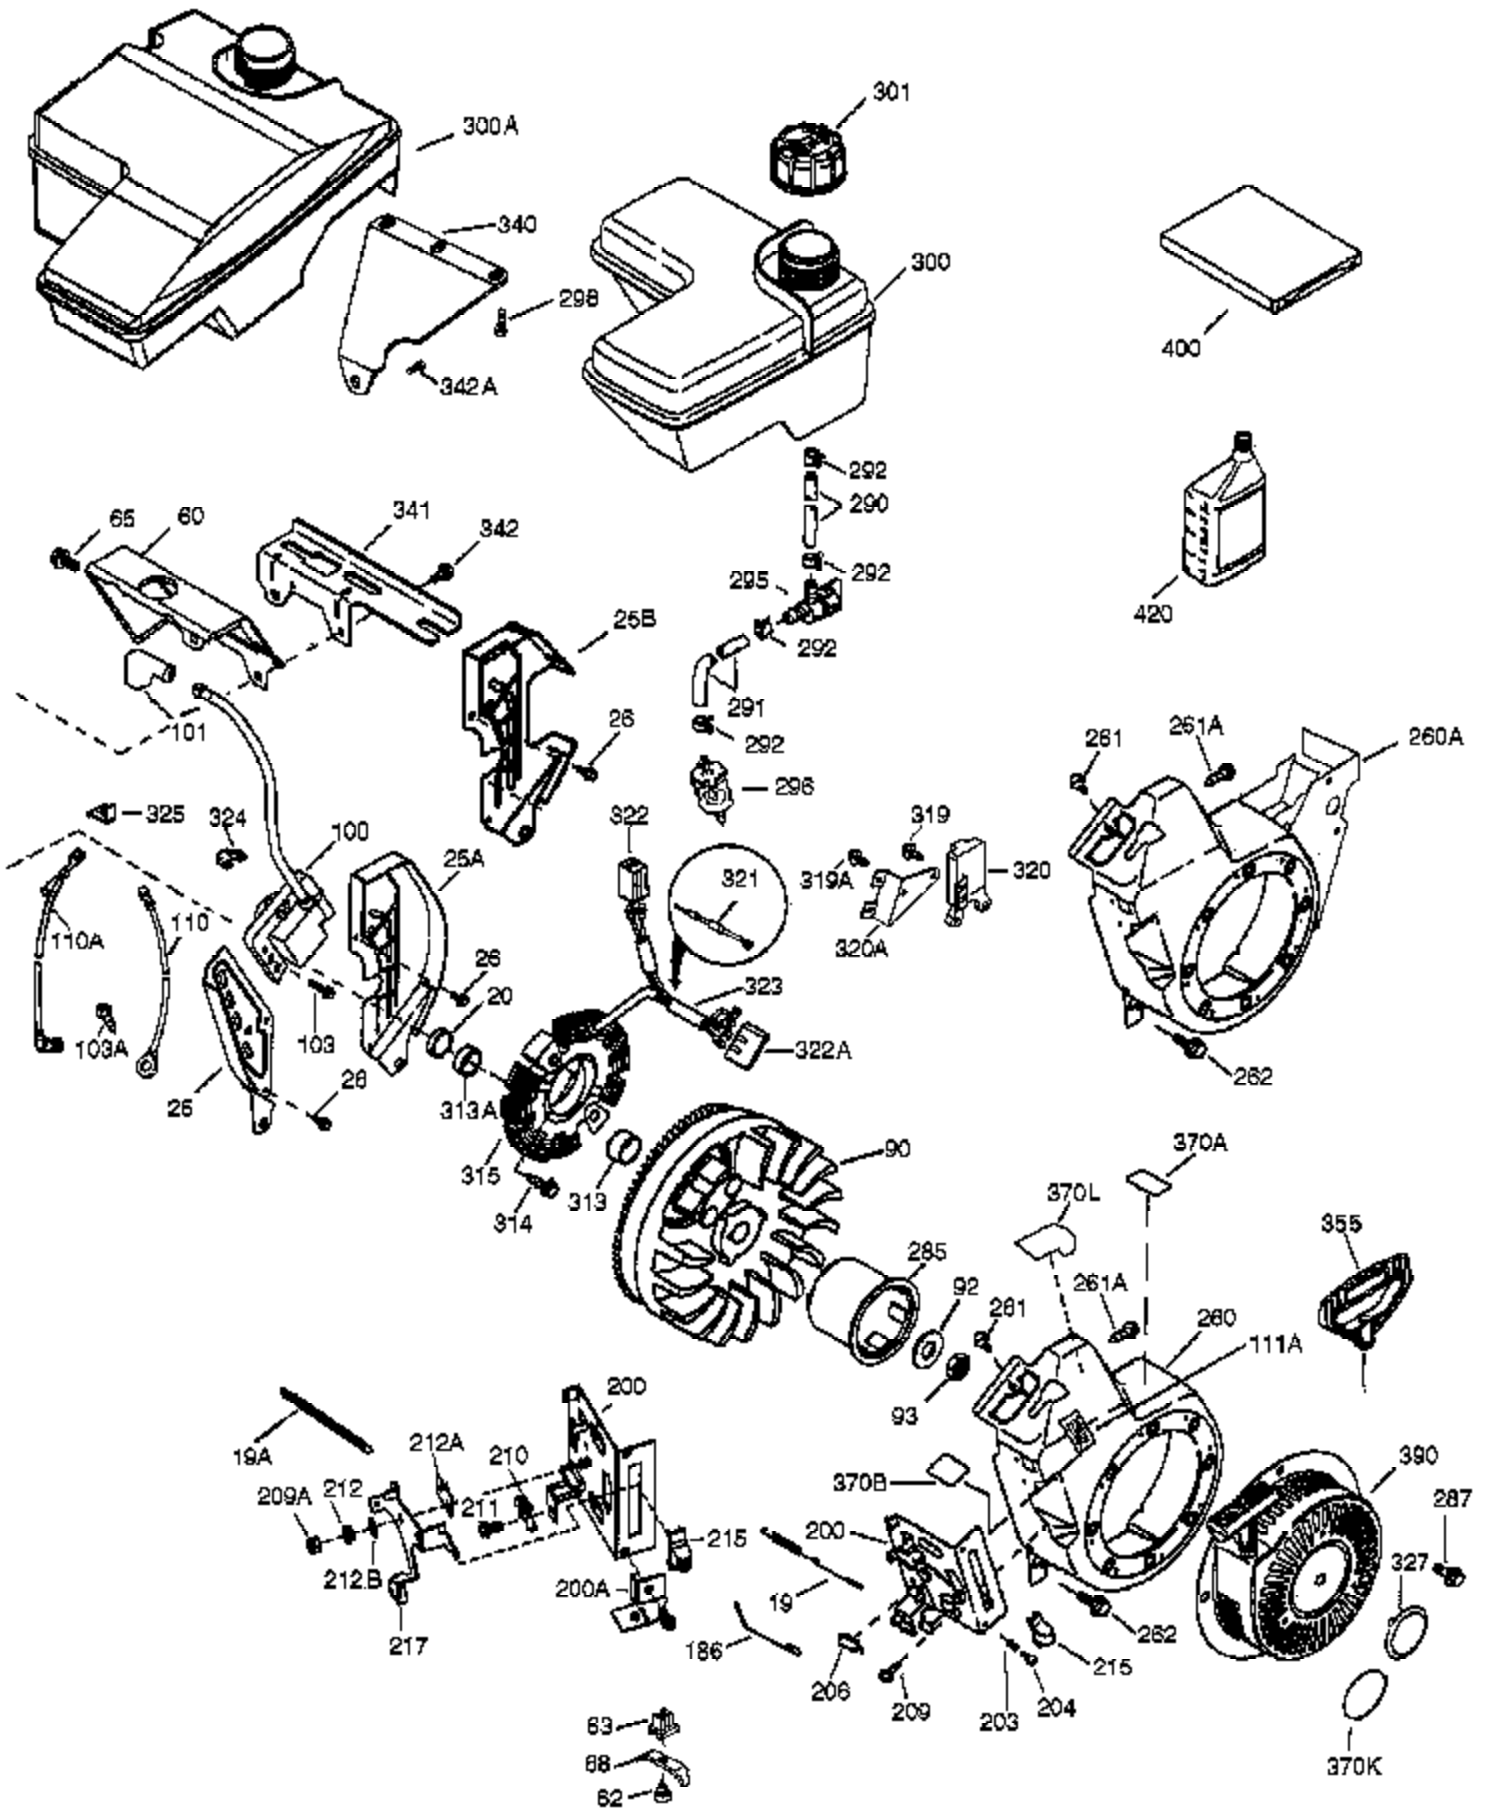

Ref #	Part Number	Qty	Description
19	36710	1	Extension Spring
20	32600	1	Oil Seal
25	36621	1	Air Baffle (Left)
25A	36622	1	Air Baffle (Right)
26	30200	1	Screw, 10-24 x 9/16"
60	36623	1	Blower Housing Extension
65	30200	1	Screw, 10-24 x 9/16"
83	36057	1	Governor Spool
90	611205	1	Flywheel
92	650815	1	Belleville Washer
93	650816	1	Flywheel Nut
100	34443A	1	Solid State Ignition
101	610118	1	Spark Plug Cover
103	651007	2	Screw, Torx T-15, 10-24 x 15/16"
110	36054	1	Ground Wire
186	36711	1	Governor Link
200	36736	1	Control Bracket (Incl. 206 & 215)
206	610973	1	Terminal
209	650821	1	Screw, 10-32 x 1/2"
215	36638	1	Control Knob
260	36864	1	Blower Housing
261A	650821	2	Screw, 10-32 x 1/2"
261	651008	1	Screw, 1/4-20 x 31/64"
262	651008	2	Screw, 1/4-20 x 31/64"
285	35985B	1	Starter Cup
287	651008	4	Screw, 1/4-20 x 31/64"
290	30705	1	Fuel Line
292	26460	2	Fuel Line Clamp
300	36863	1	Fuel Tank (Incl. 292 & 301)
301	36246	1	Fuel Cap
313	34080	1	Spacer
325	29443	1	Wire Clip
341	36644	1	Fuel Tank Bracket
342	651010	2	Screw, 1/4-20 x 7/8"
370B	33107	1	Speed Control Decal
370A	36261	1	Lubrication Decal
370K	36695	1	Starter Decal
390	590704	1	Rewind Starter
400	36720	1	* Gasket Set (Incl. items marked PK i n notes) Incl. (1) each of 26756, 27272A, 29673, 35626, 36581, 36624, 36719
420	730225	1	SAE 30 4-Cycle Engine Oil (Quart)