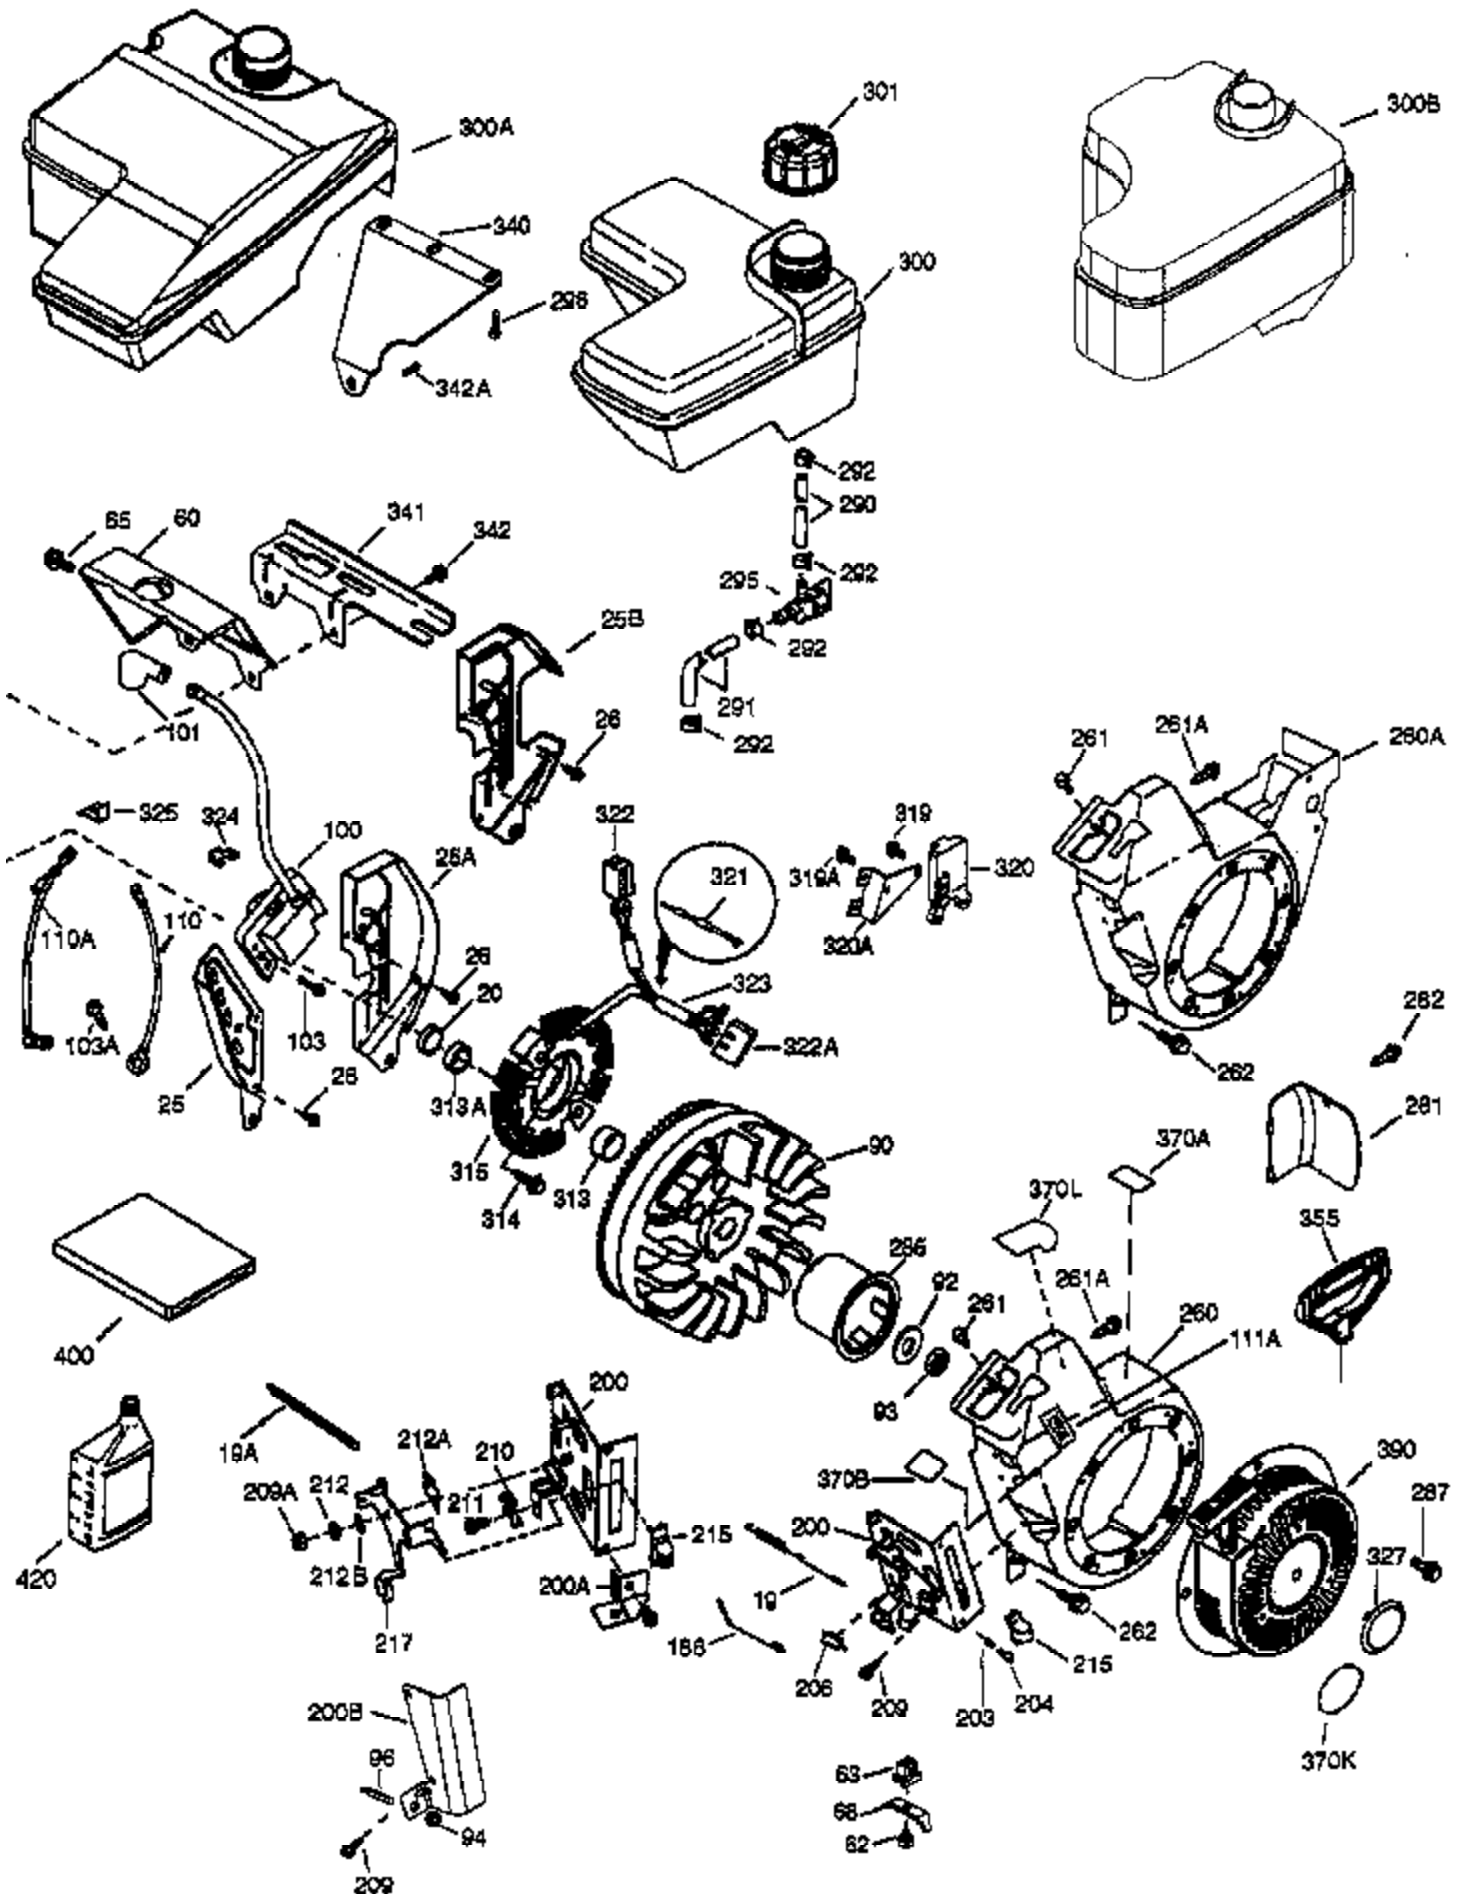

Ref #	Part Number	Qty	Description
19	37111	1	Extension Spring
20	32600	1	Oil Seal
25A	36622	1	Air Baffle (Right)
25	36621	1	Air Baffle (Left)
26	30200	1	Screw, 10-24 x 9/16"
60	36623A	1	Blower Housing Extension
65	30200	1	Screw, 10-24 x 9/16"
90	611205	1	Flywheel
92	650815	1	Belleville Washer
93	650816	1	Flywheel Nut
100	34443B	1	Solid State Ignition
101	610118	1	Spark Plug Cover
103	651007	2	Screw, Torx T-15, 10-24 x 15/16"
110	36054	1	Ground Wire
186	36711	1	Governor Link
200	36736	1	Control Bracket (Incl. 206 & 215)
206	610973	1	Terminal
209	650821	1	Screw, 10-32 x 1/2"
215	36638	1	Control Knob
260	36864	1	Blower Housing
261A	650821	2	Screw, 10-32 x 1/2"
261	651008	1	Screw, 1/4-20 x 31/64"
262	651008	2	Screw, 1/4-20 x 31/64"
285	35985B	1	Starter Cup
287	651008	4	Screw, 1/4-20 x 31/64"
290	30705	1	Fuel Line
292	26460	2	Fuel Line Clamp
300	36863	1	Fuel Tank (Incl. 292 & 301)
301	36246	1	Fuel Cap
313	34080	1	Spacer
325	29443	1	Wire Clip
341	36644	1	Fuel Tank Bracket
342	651010	2	Screw, 1/4-20 x 7/8"
370K	36695	1	Starter Decal
370B	35703	1	Speed Control Decal
370A	36261	1	Lubrication Decal
390	590704	1	Rewind Starter (NOTE: This engine could have been built with 590746 starter.)
400	36720	1	* Gasket Set (Incl. items marked PK in notes) Incl. (1) each of 26756, 27272A, 29673, 35626, 36581, 36624, 36719
420	730225	1	SAE 30 4-Cycle Engine Oil (Quart)