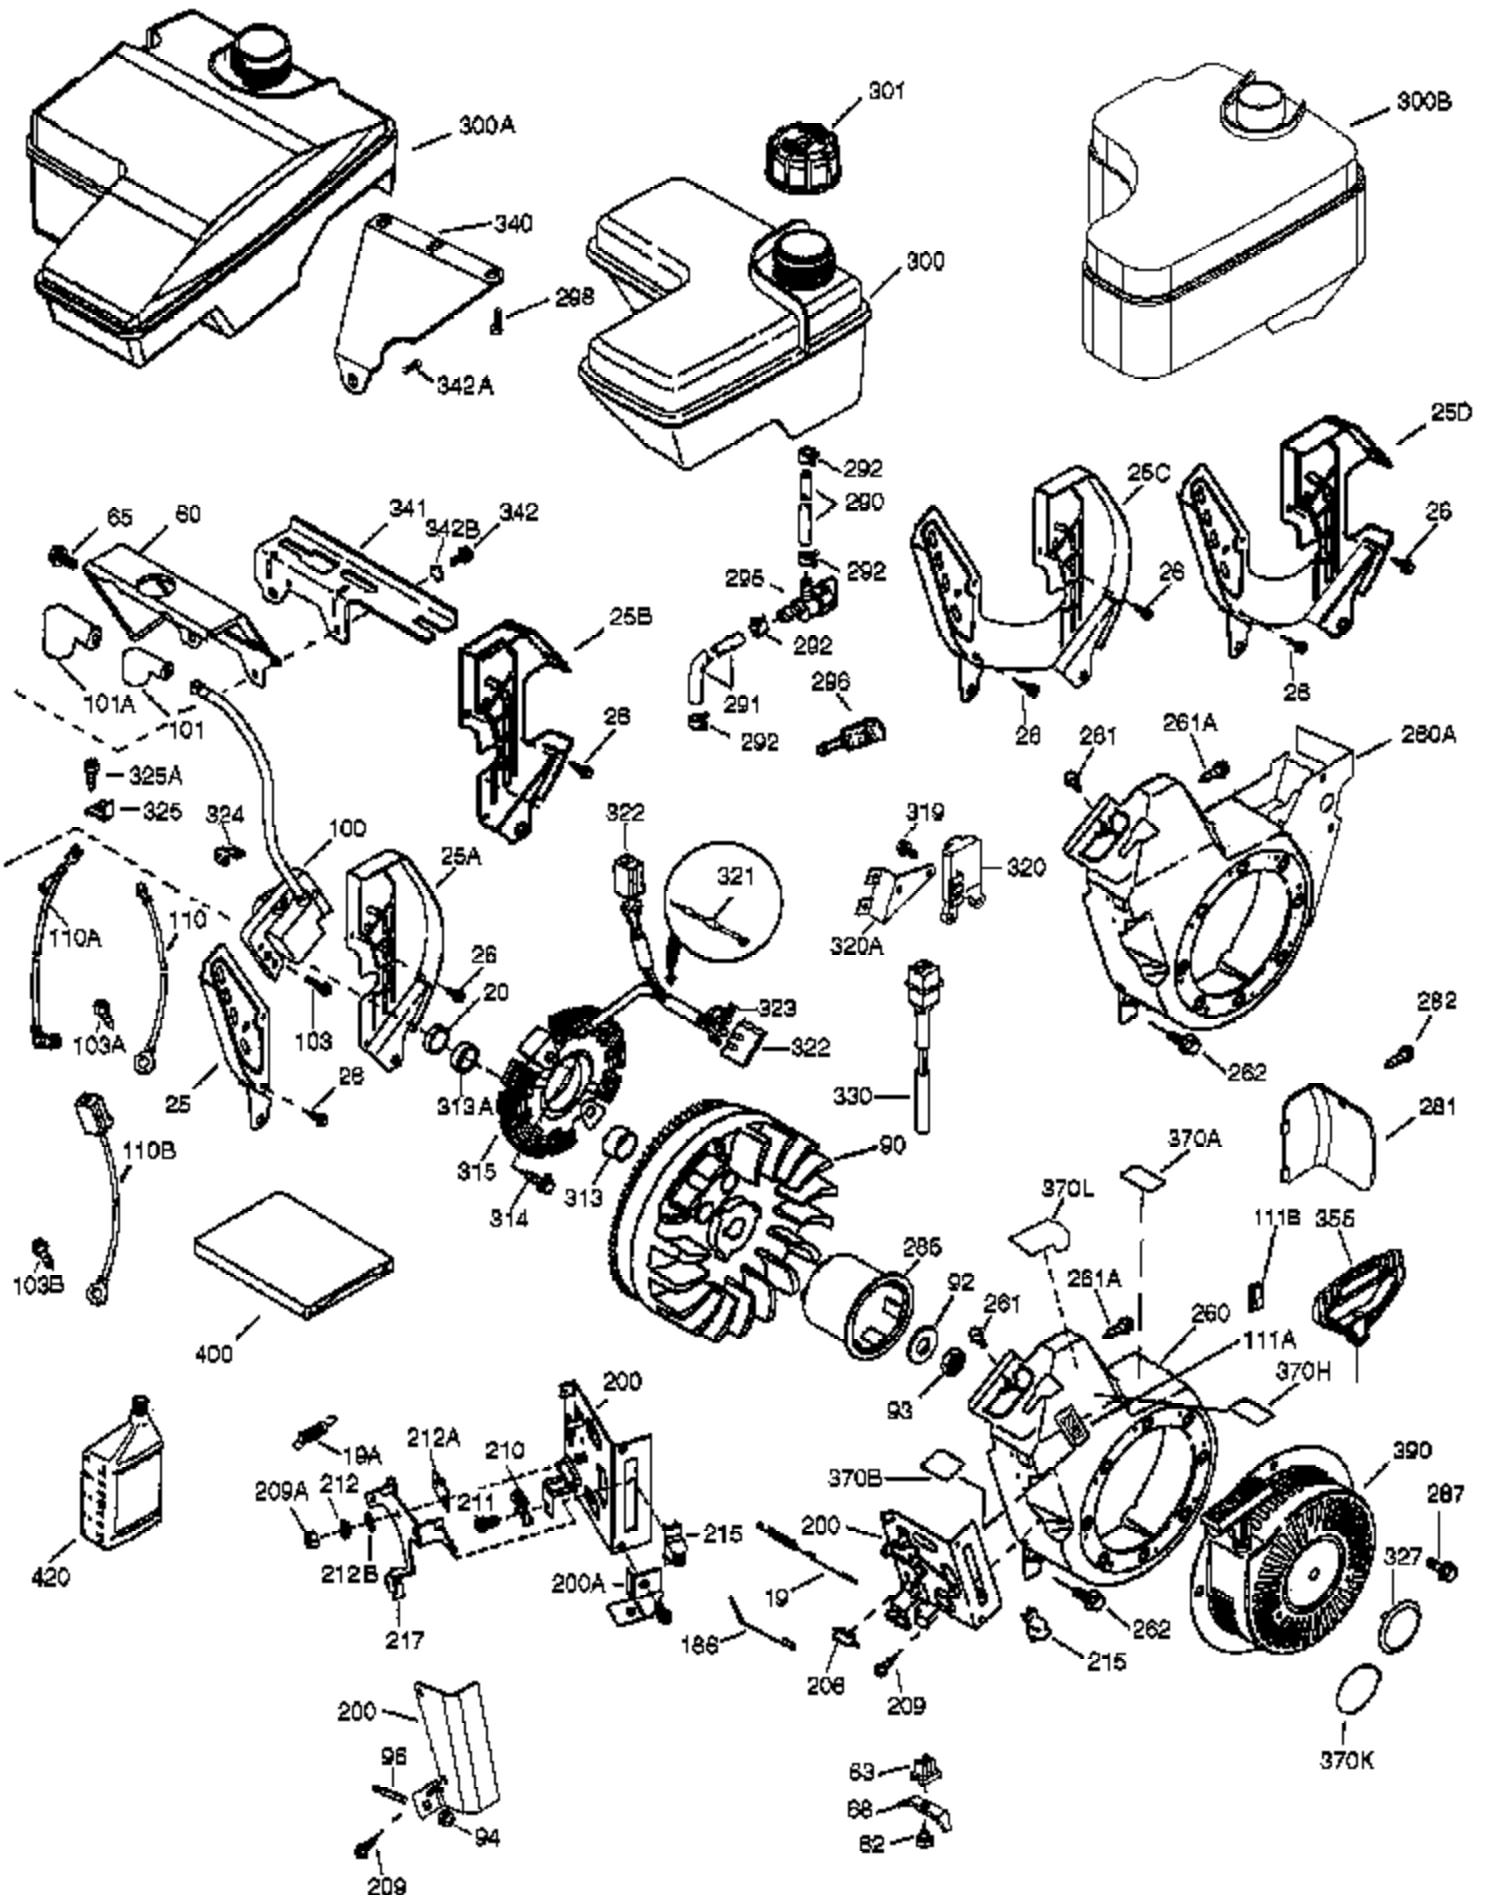

Ref #	Part Number	Qty	Description
19	37111	1	Extension Spring
20	32600	1	Oil Seal
25C	37709	1	Air Baffle (1 pc.)
26	30200	2	Screw, 10-24 x 9/16"
60	36623A	1	Blower Housing Extension
65	30200	1	Screw, 10-24 x 9/16"
90	611205	1	Flywheel
92	650815	1	Belleville Washer
93	650816	1	Flywheel Nut
100	34443C	1	Solid State Ignition
101	610118	1	Spark Plug Cover
103	651007	2	Screw, T-15, 10-24 x 15/16"
110	36054	1	Ground Wire
186	36711	1	Governor Link
200	36736	1	Control Bracket (Incl. 206 & 215)
206	610973	1	Terminal
209	650821	1	Screw, 10-32 x 1/2"
215	36638	1	Control Knob
260	36864	1	Blower Housing
261A	650821	2	Screw, 10-32 x 1/2"
261	651008	1	Screw, 1/4-20 x 31/64"
262	651008	2	Screw, 1/4-20 x 31/64"
285	35985B	1	Starter Cup
287	651008	4	Screw, 1/4-20 x 31/64"
290	30705	1	Fuel Line
292	26460	2	Fuel Line Clamp
300	36863	1	Fuel Tank (Incl. 292 & 301)
301	35355	1	Fuel Cap
313	34080	1	Spacer
341	36644A	1	Fuel Tank Bracket
342	651085	2	Screw, 1/4-20 x 19/32"
342B	651086	2	Rubber Washer
370K	36695	1	Starter Decal
370B	35703	1	Speed Control Decal
370A	36261	1	Instruction Decal
390	590746	1	Rewind Starter (NOTE: This engine could have been built with 590704 starter.)
400	36720	1	* Gasket Set (Incl. items marked PK in notes)
420	730225	1	SAE 30 4-Cycle Engine Oil (Quart)