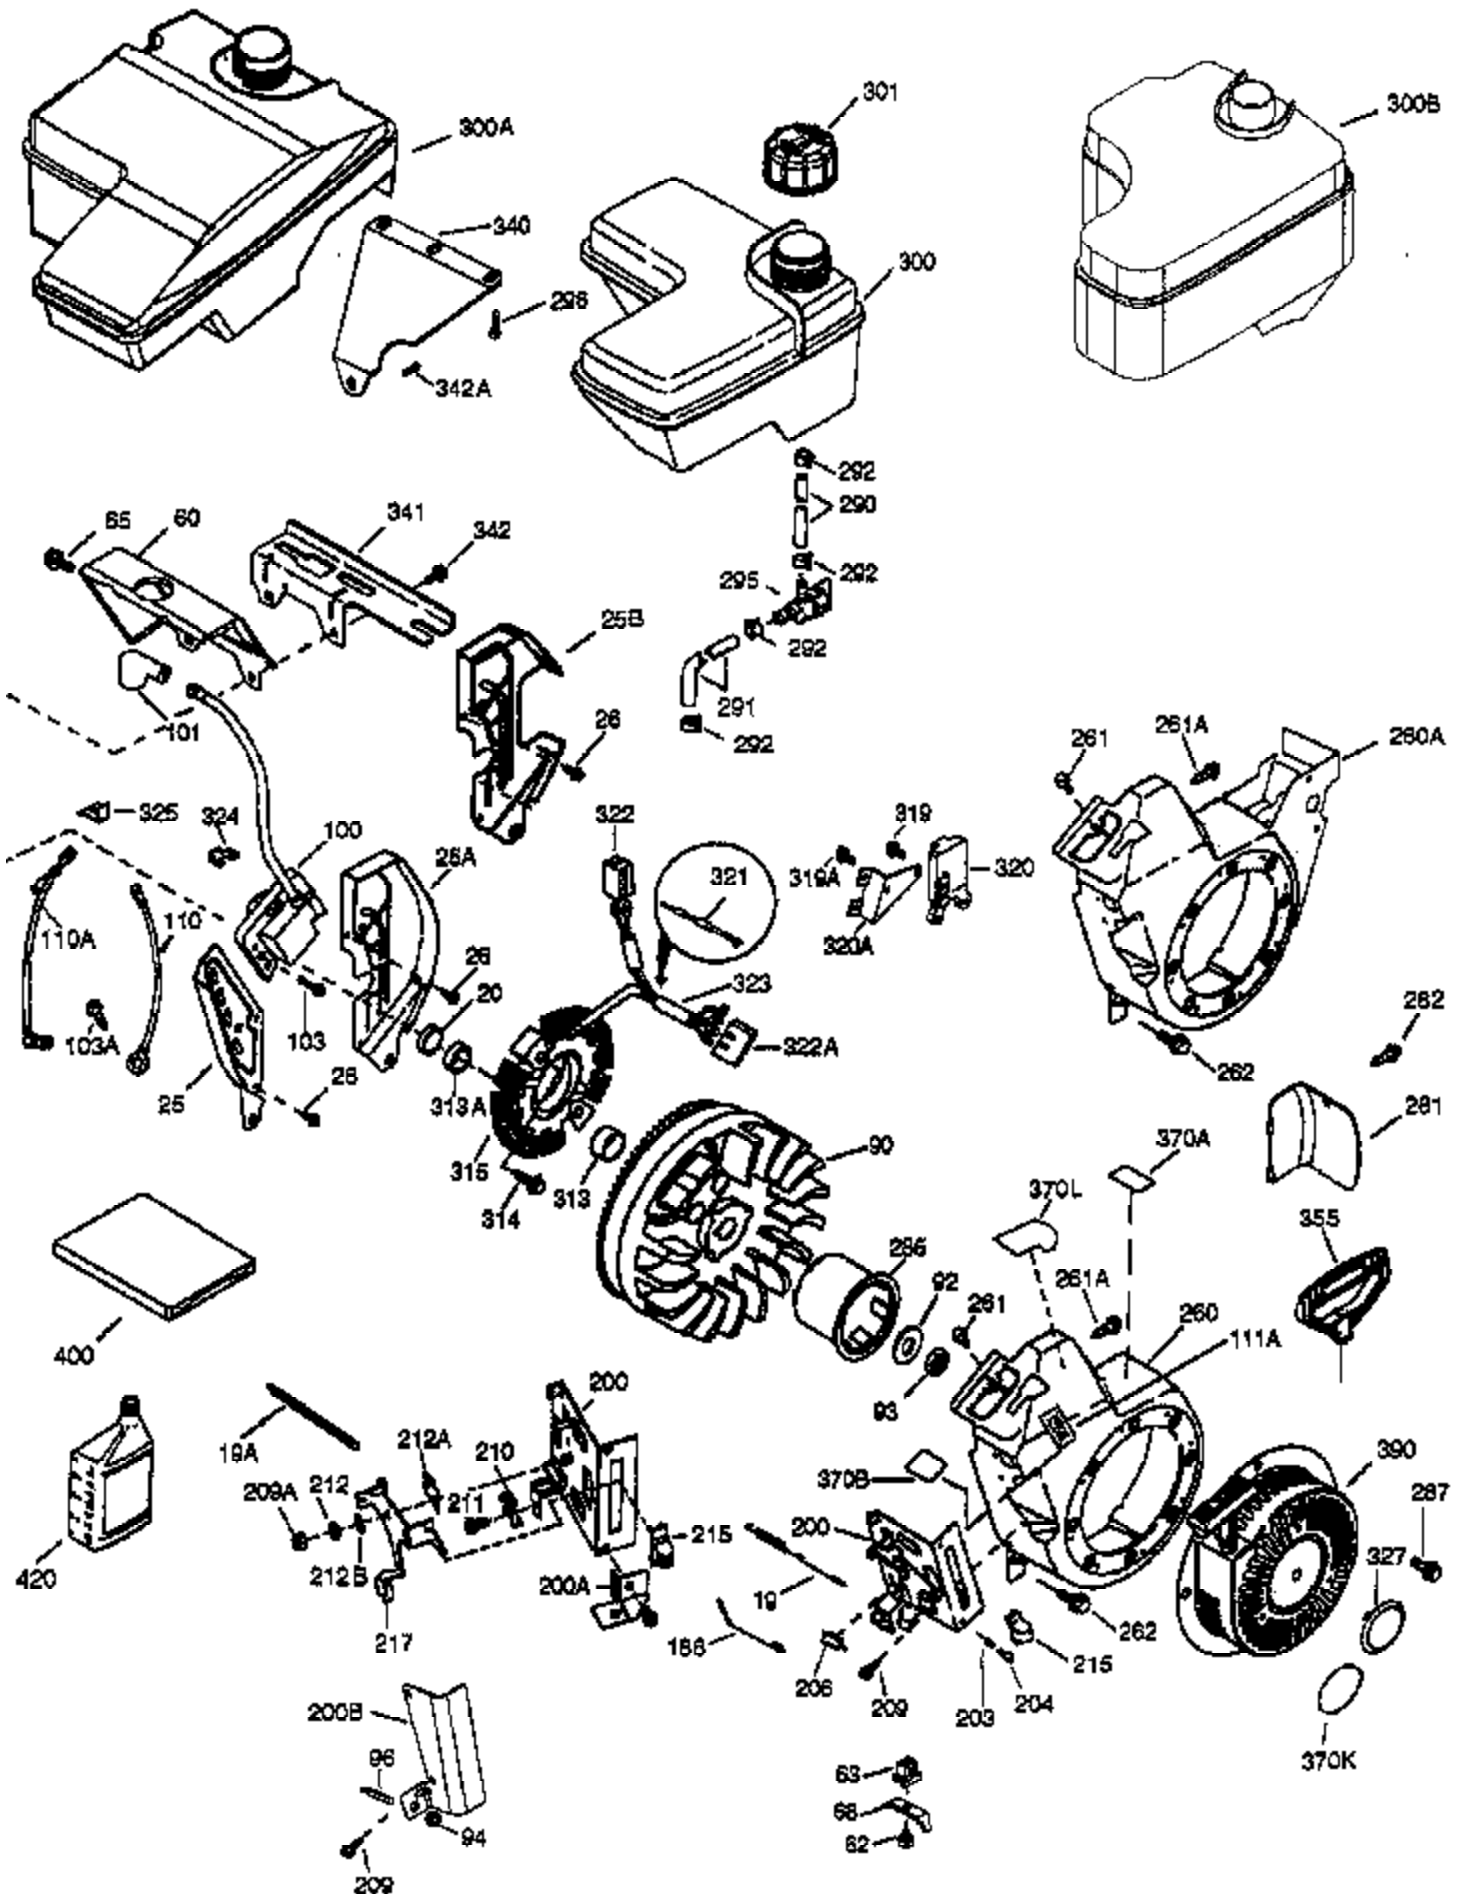

Ref #	Part Number	Qty	Description
19	37111	1	Extension Spring
20	32600	1	Oil Seal
25A	36622	1	Air Baffle (Right)
25	36621	1	Air Baffle (Left)
26	30200	1	Screw, 10-24 x 9/16"
60	36623A	1	Blower Housing Extension
65	30200	1	Screw, 10-24 x 9/16"
90	611205	1	Flywheel
92	650815	1	Belleville Washer
93	650816	1	Flywheel Nut
100	34443B	1	Solid State Ignition
101	610118	1	Spark Plug Cover
103	651007	2	Screw, Torx T-15, 10-24 x 15/16"
110	36054	1	Ground Wire
151A	40016A	1	Intake Valve Seal
186	36711	1	Governor Link
200	36736	1	Control Bracket (Incl. 206 & 215)
206	610973	1	Terminal
209	650821	1	Screw, 10-32 x 1/2"
215	36638	1	Control Knob
260	36864	1	Blower Housing
261	651008	1	Screw, 1/4-20 x 31/64"
261A	650821	2	Screw, 10-32 x 1/2"
262	651008	2	Screw, 1/4-20 x 31/64"
285	35985B	1	Starter Cup
287	0	4	Rivet (Can be purchased locally)
290	30705	1	Fuel Line
292	26460	2	Fuel Line Clamp
300	36863	1	Fuel Tank (Incl. 292 & 301)
301	36246	1	Fuel Cap
313	34080	1	Spacer
325A	30200	1	Screw, 10-24 x 9/16"
325	37471	1	Fuel Line Bracket
341	36644	1	Fuel Tank Bracket
342	651010	2	Screw, 1/4-20 x 7/8"
370A	36261	1	Identification Decal
370K	36695	1	Starter Decal
370B	35703	1	Speed Control Decal
390	590748	1	Rewind Starter (NOTE: This engine could have been built with 590736 starter.)
400	36720	1	* Gasket Set (Incl. items marked PK in notes)
420	730225	1	SAE 30 4-Cycle Engine Oil (Quart)