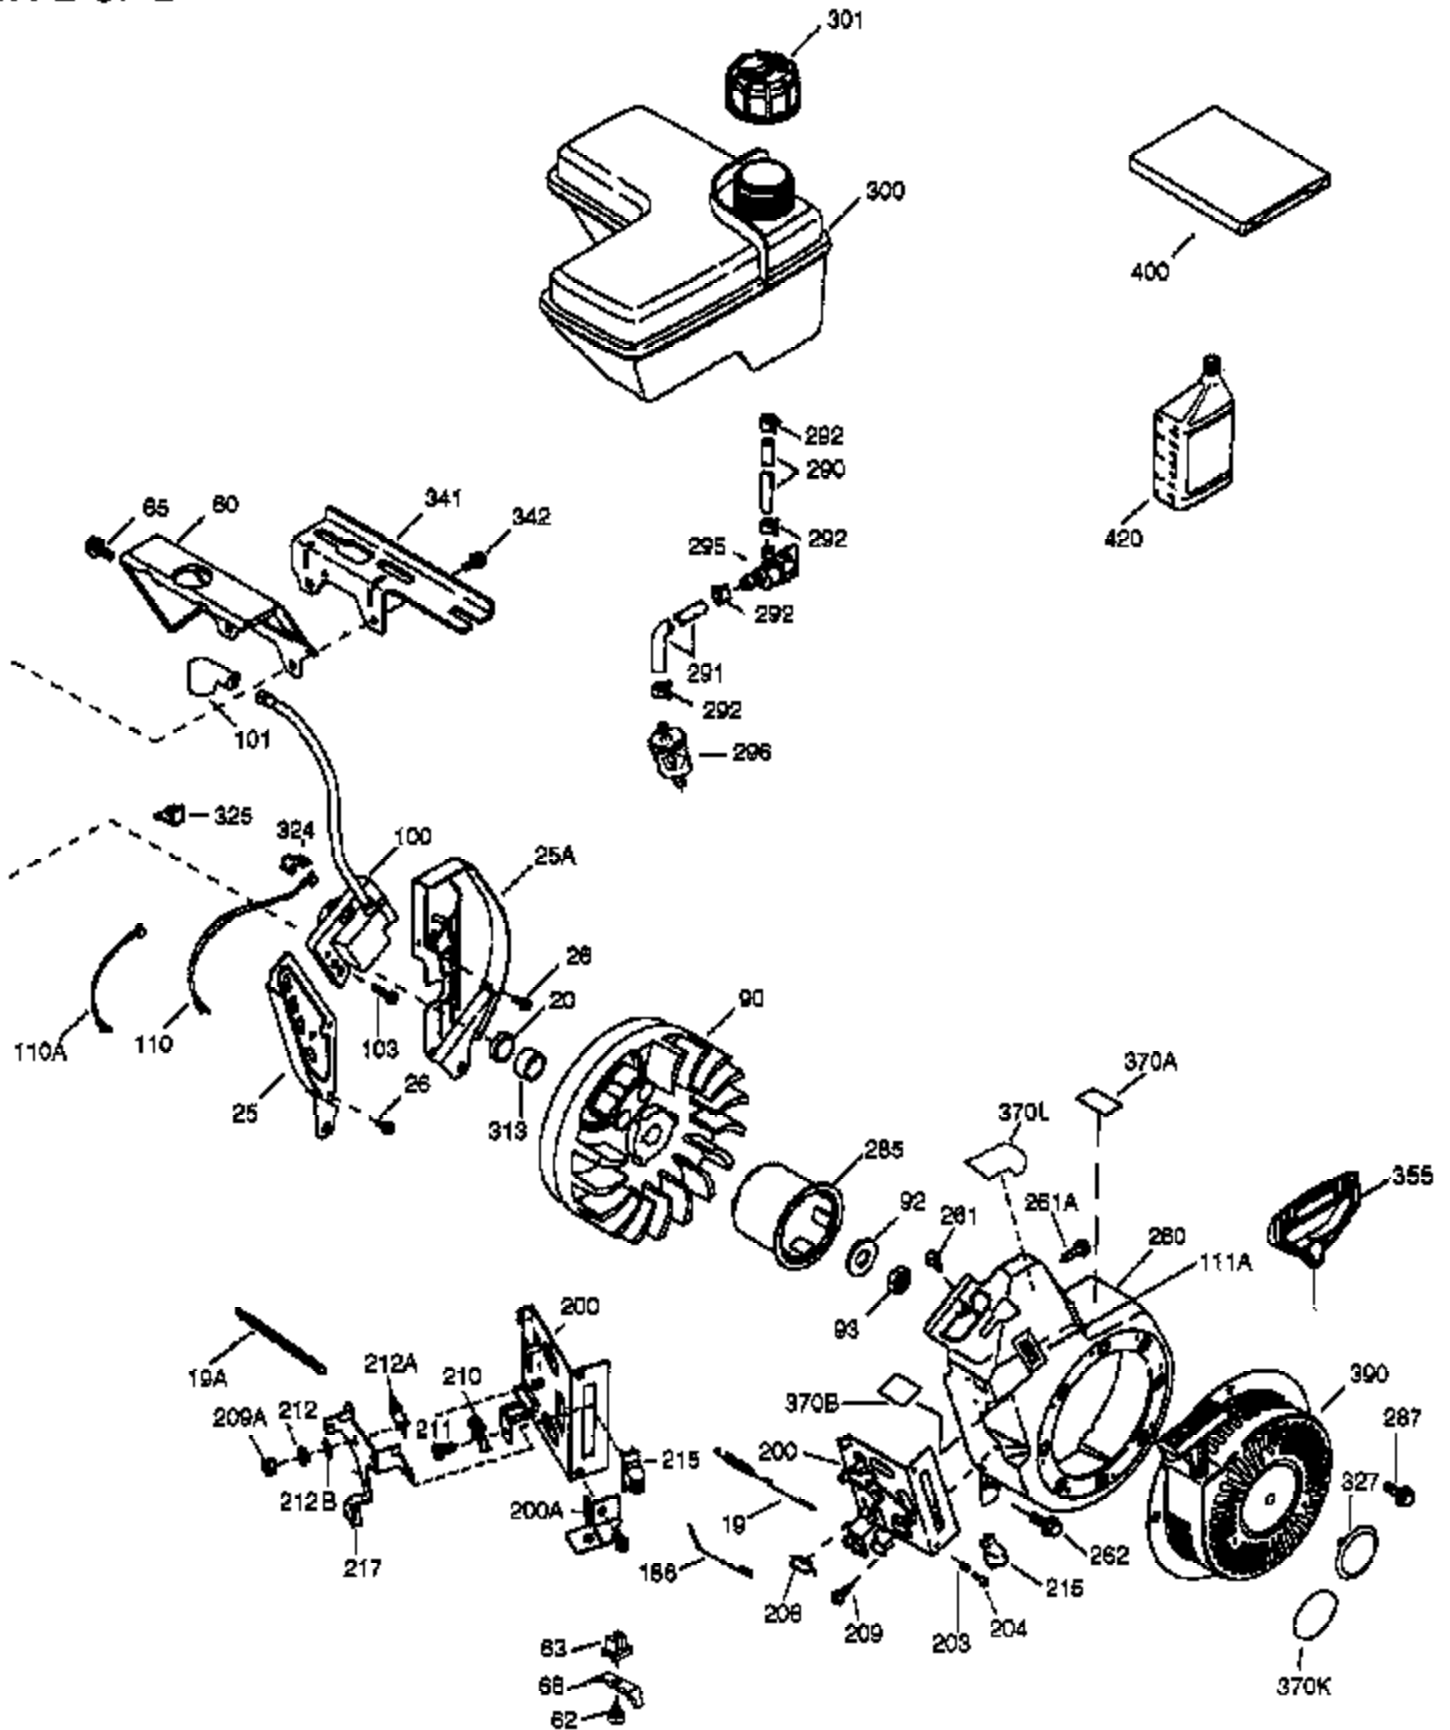

VIEW 2 OF 2

Ref #	Part Number	Qty	Description
19	36710	1	Extension Spring
20	32600	1	Oil Seal
25A	36622	1	Air Baffle (Right)
25	36621	1	Air Baffle (Left)
26	30200	2	Screw, 10-24 x 9/16"
60	36623	1	Blower Housing Extension
65	30200	1	Screw, 10-24 x 9/16"
90	611205	1	Flywheel
92	650815	1	Belleville Washer
93	650816	1	Flywheel Nut
100	34443A	1	Solid State Ignition
101	610118	1	Spark Plug Cover
103	651007	2	Screw, Torx T-15, 10-24 x 15/16"
110	36054	1	Ground Wire
186	36711	1	Governor Link
200	36736	1	Control Bracket (Incl. 206 & 215)
206	610973	1	Terminal
209	650821	2	Screw, 10-32 x 1/2"
215	36638	1	Control Knob
260	36864	1	Blower Housing
261A	650821	1	Screw, 10-32 x 1/2"
261	651008	1	Screw, 1/4-20 x 31/64"
262	651008	2	Screw, 1/4-20 x 31/64"
285	35985B	1	Starter Cup
287	0	4	Rivet (Can be purchased locally)
290	30705	1	Fuel Line
292	26460	2	Fuel Line Clamp
300	36863	1	Fuel Tank (Incl. 292 & 301)
301	36246	1	Fuel Cap
313	34080	1	Spacer
325	29443	1	Wire Clip
341	36644	1	Fuel Tank Bracket
342	651010	2	Screw, 1/4-20 x 7/8"
370K	36695	1	Starter Decal
370B	33107	1	Speed Control Decal
370A	36261	1	Lubrication Decal
390	590736	1	Rewind Starter
400	36720	1	* Gasket Set (Incl. items marked PK i n notes) Incl. (1) each of 26756, 27272A, 29673, 35626, 36581, 36624, 36719
420	730225	1	SAE 30 4-Cycle Engine Oil (Quart)