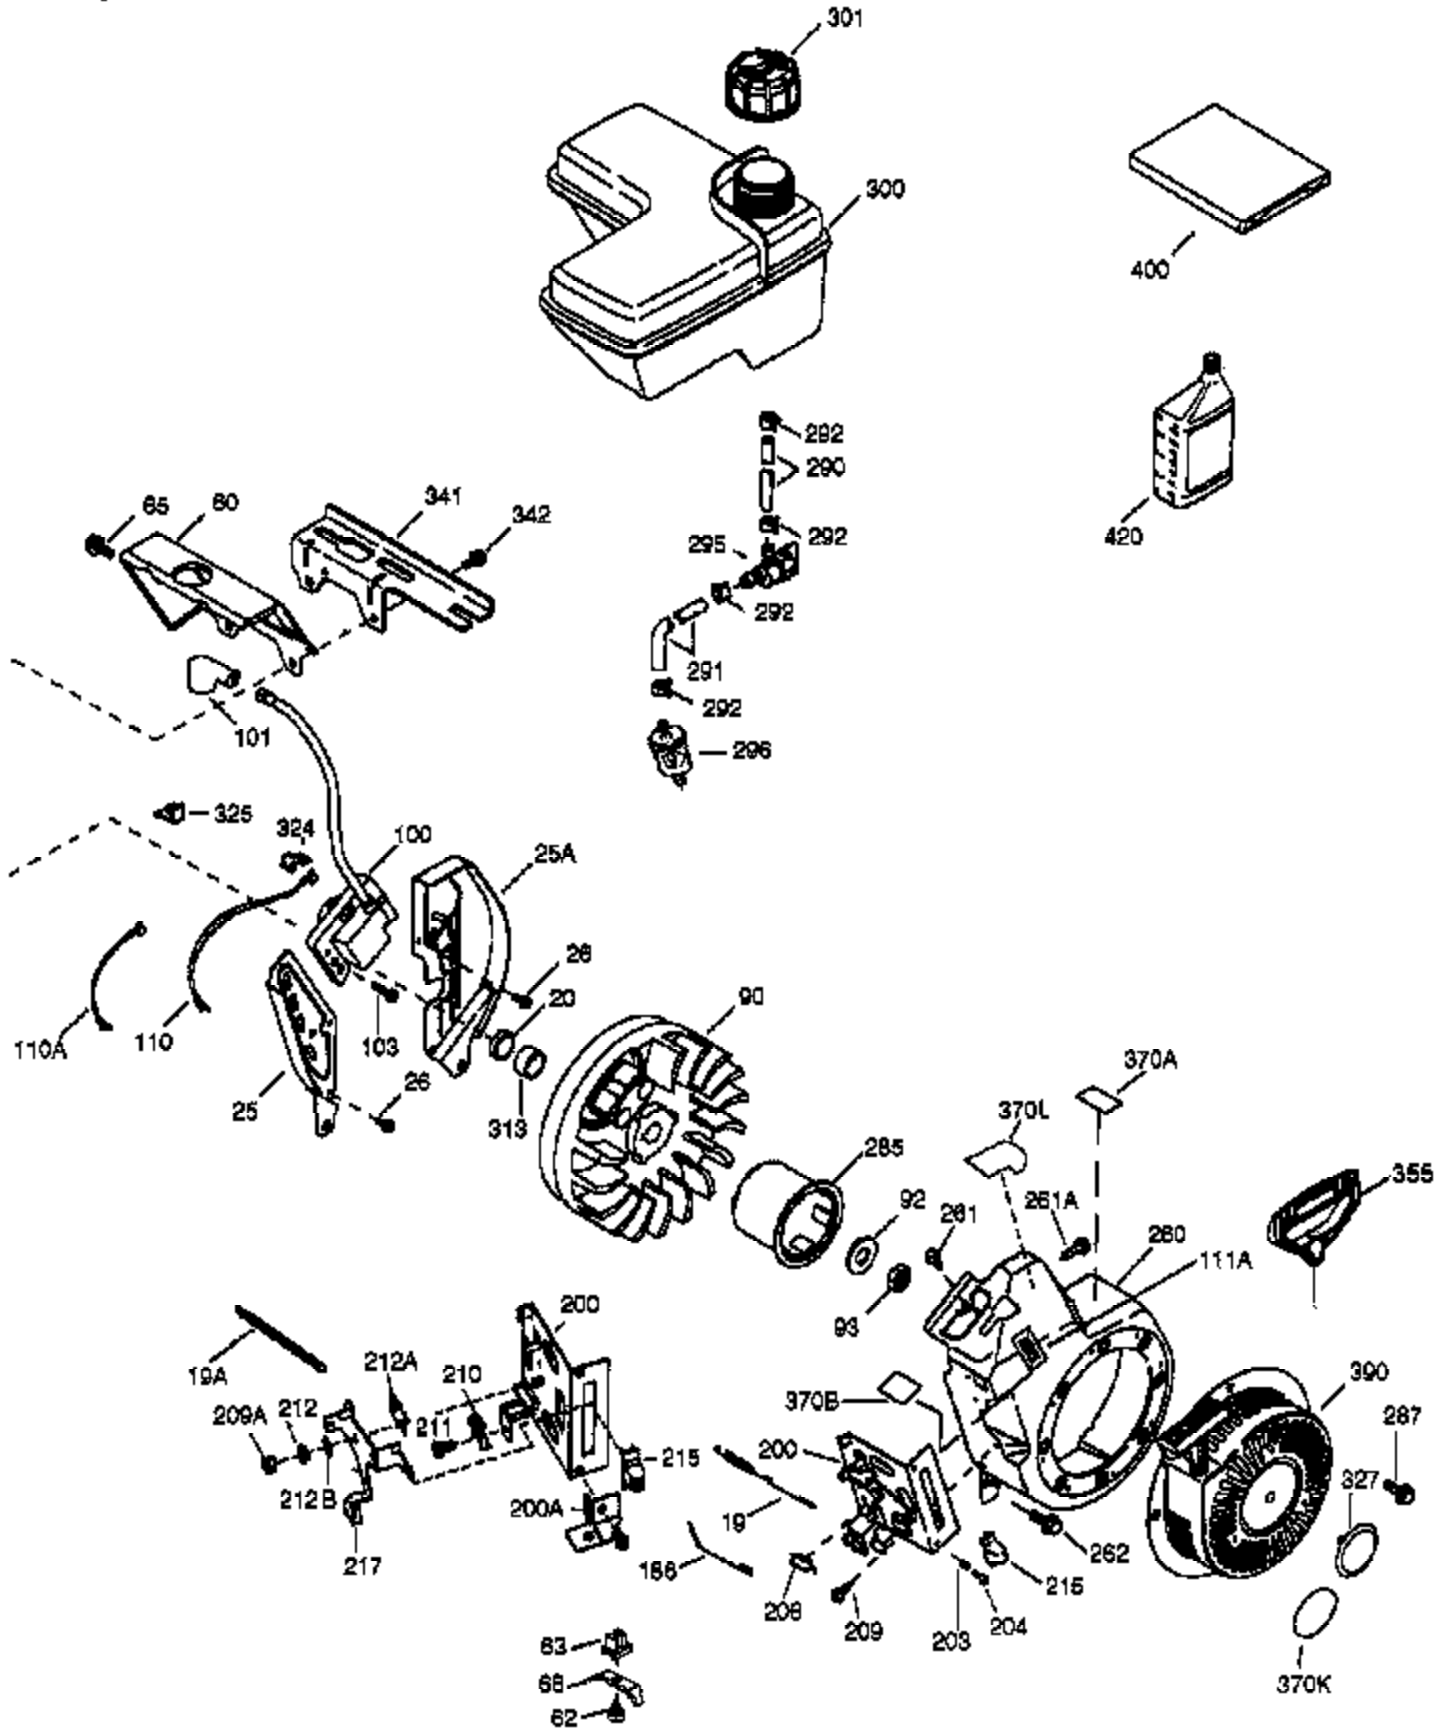

VIEW 2 OF 2

Ref #	Part Number	Qty	Description
19	36710	1	Extension Spring
20	32600	1	Oil Seal
25A	36622	1	Air Baffle (Right)
25	36621	1	Air Baffle (Left)
26	30200	2	Screw, 10-24 x 9/16"
60	36623	1	Blower Housing Extension
65	30200	1	Screw, 10-24 x 9/16"
90	611205	1	Flywheel
92	650815	1	Belleville Washer
93	650816	1	Flywheel Nut
100	34443A	1	Solid State Ignition
101	610118	1	Spark Plug Cover
103	651007	2	Screw, Torx T-15, 10-24 x 15/16"
110	36054	1	Ground Wire
186	36711	1	Governor Link
200	36736	1	Control Bracket (Incl. 206 & 215)
206	610973	1	Terminal
209	650821	2	Screw, 10-32 x 1/2"
215	36638	1	Control Knob
260	36753	1	Blower Housing
261A	650821	1	Screw, 10-32 x 1/2"
261	651008	1	Screw, 1/4-20 x 31/64"
262	651008	2	Screw, 1/4-20 x 31/64"
285	35985B	1	Starter Cup
287	0	4	Rivet (Can be purchased locally)
290	30705	1	Fuel Line
292	26460	2	Fuel Line Clamp
300	36752	1	Fuel Tank (Incl. 292 & 301)
301	36246	1	Fuel Cap
313	34080	1	Spacer
325	29443	1	Wire Clip
341	36644	1	Fuel Tank Bracket
342	651010	2	Screw, 1/4-20 x 7/8"
370K	36695	1	Starter Decal
370B	33107	1	Speed Control Decal
370A	36261	1	Lubrication Decal
390	590736	1	Rewind Starter
400	36720	1	* Gasket Set (Incl. items marked PK i n notes) Incl. (1) each of 26756, 27272A, 29673, 35626, 36581, 36624, 36719
420	730225	1	SAE 30 4-Cycle Engine Oil (Quart)