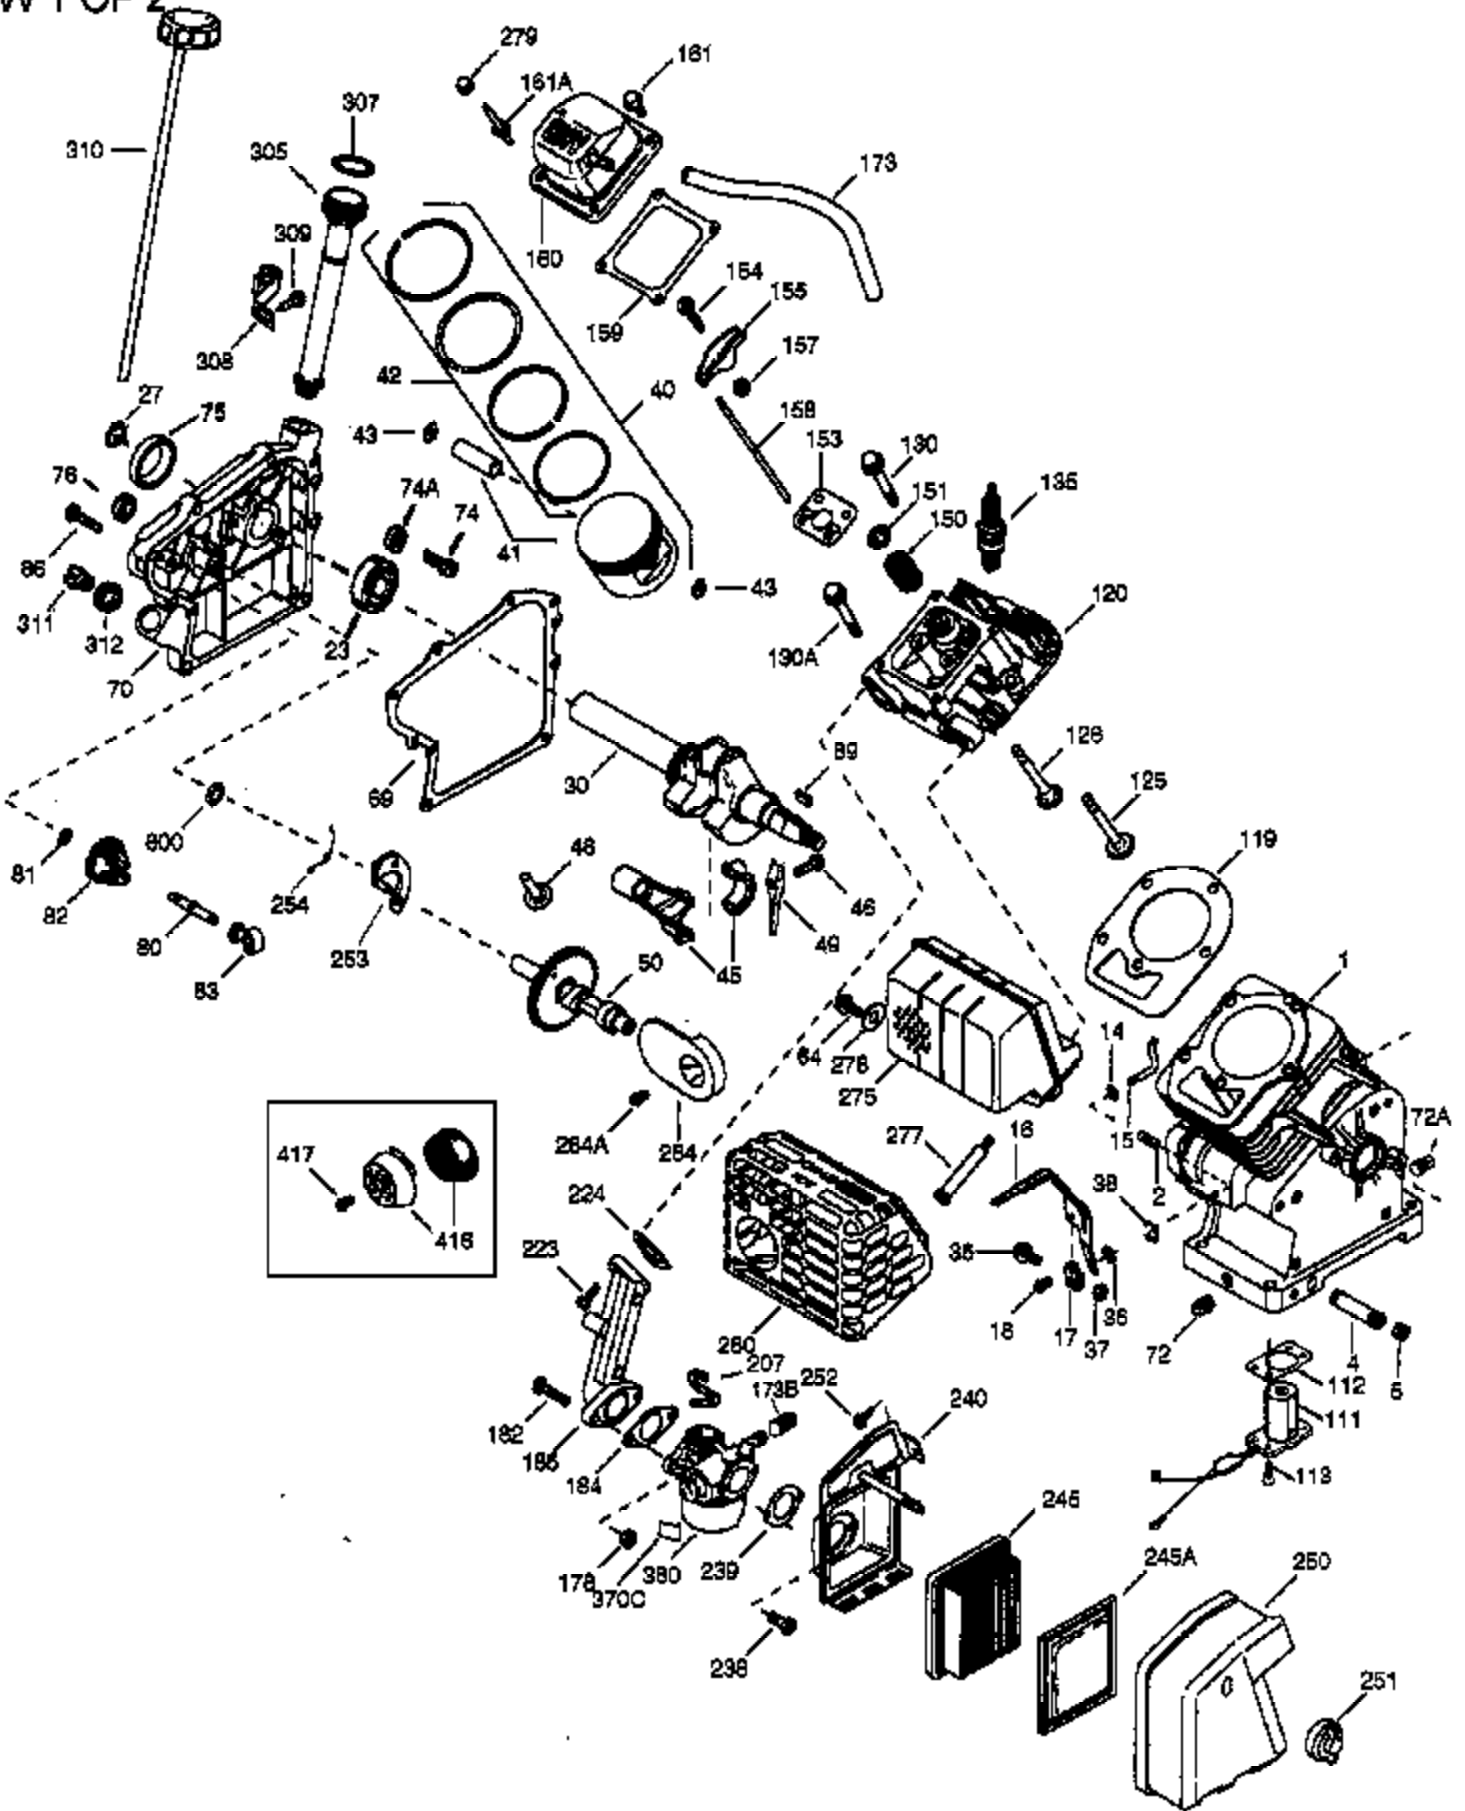

VIEW 1 OF 2

Ref #	Part Number	Qty	Description
	1 36718	1	Cylinder (Incl. 2, 20 & 72)
	2 26727	2	Dowel Pin
	14 28277	1	Washer
	15 30589	1	Governor Rod
	16 36618	1	Governor Lever
	17 36700	1	Governor Lever Clamp
	18 650548	1	Screw, 8-32 x 5/16"
	30 34740	1	Crankshaft
	35 29826	1	Screw, 10-32 x 3/4"
	36 29918	1	Lock Washer
	37 29216	1	Lock Nut, 10-32
	38 29642	1	Retaining Ring
	40 40004	1	Piston, Pin & Ring Set (Std.)
	40 40005	1	Piston, Pin & Ring Set (.010" OS)
	41 36070	1	Piston & Pin Ass'y. (Std.) (Incl. 43)
	41 36071	1	Piston & Pin Ass'y. (.010" OS) (Incl. 43)
	42 40006	1	Ring Set (Std.)
	42 40007	1	Ring Set (.010" OS)
	43 20381	2	Piston Pin Retaining Ring
	45 32875A	1	Connecting Rod Ass'y. (Incl. 46 & 49)
	46 32610A	2	Connecting Rod Bolt
	48 35616	2	Valve Lifter
	49 36611	1	Oil Dipper
	50 36620	1	Camshaft (Machined)
	64 650738	1	Screw, 1/4-20 x 5/8"
	69 36624	1	* Cylinder Cover Gasket
	70 36625	1	Cylinder Cover (Incl. 75 thru 83 & 31 1)
	72 28582	1	Oil Drain Plug
	75 27897	1	Oil Seal
	80 30574A	1	Governor Shaft
	81 30590A	1	Washer
	82 30591	1	Governor Gear Ass'y. (Incl. 81)
	83 36057	1	Governor Spool
	86 650488	8	Screw, 1/4-20 x 1-1/4"
	89 610961	1	Flywheel Key
	119 36719	1	* Cylinder Head Gasket
	120 36721	1	Cylinder Head
	125 36471	1	Exhaust Valve (Std.) (Incl. 151)
	125 36472	1	Exhaust Valve (1/32" OS) (Incl. 151)
	126 37711	1	Intake Valve (Std.) (Incl. 151)
	126 29315C	1	Intake Valve (1/32" OS) (Incl. 151)
	130A 650999	1	Screw, 5/16-18 x 2-41/64"
	130 650912	4	Screw, 5/16-18 x 1-1/2"
	135 34645	1	Resistor Spark Plug (N4C)
	150 31672	2	Valve Spring
	151 31673	2	Valve Spring Cap
	153 36649	1	Push Rod Guide
	154 650913	2	Rocker Arm Stud
	155 35624A	2	Rocker Arm
	157 650914	2	Nut, 1/4-28
	158 36629	2	Push Rod
	159 35626	1	* Rocker Arm Cover Gasket
	160 36630A	1	Rocker Arm Cover
	161 651008	4	Screw, 1/4-20 x 31/64"
	173 36675	1	Breather Tube
	178 650852	2	Nut, 1/4-20
	182 650451	2	Screw, 1/4-20 x 1"
	184 26756	1	* Carburetor To Intake Pipe Gasket