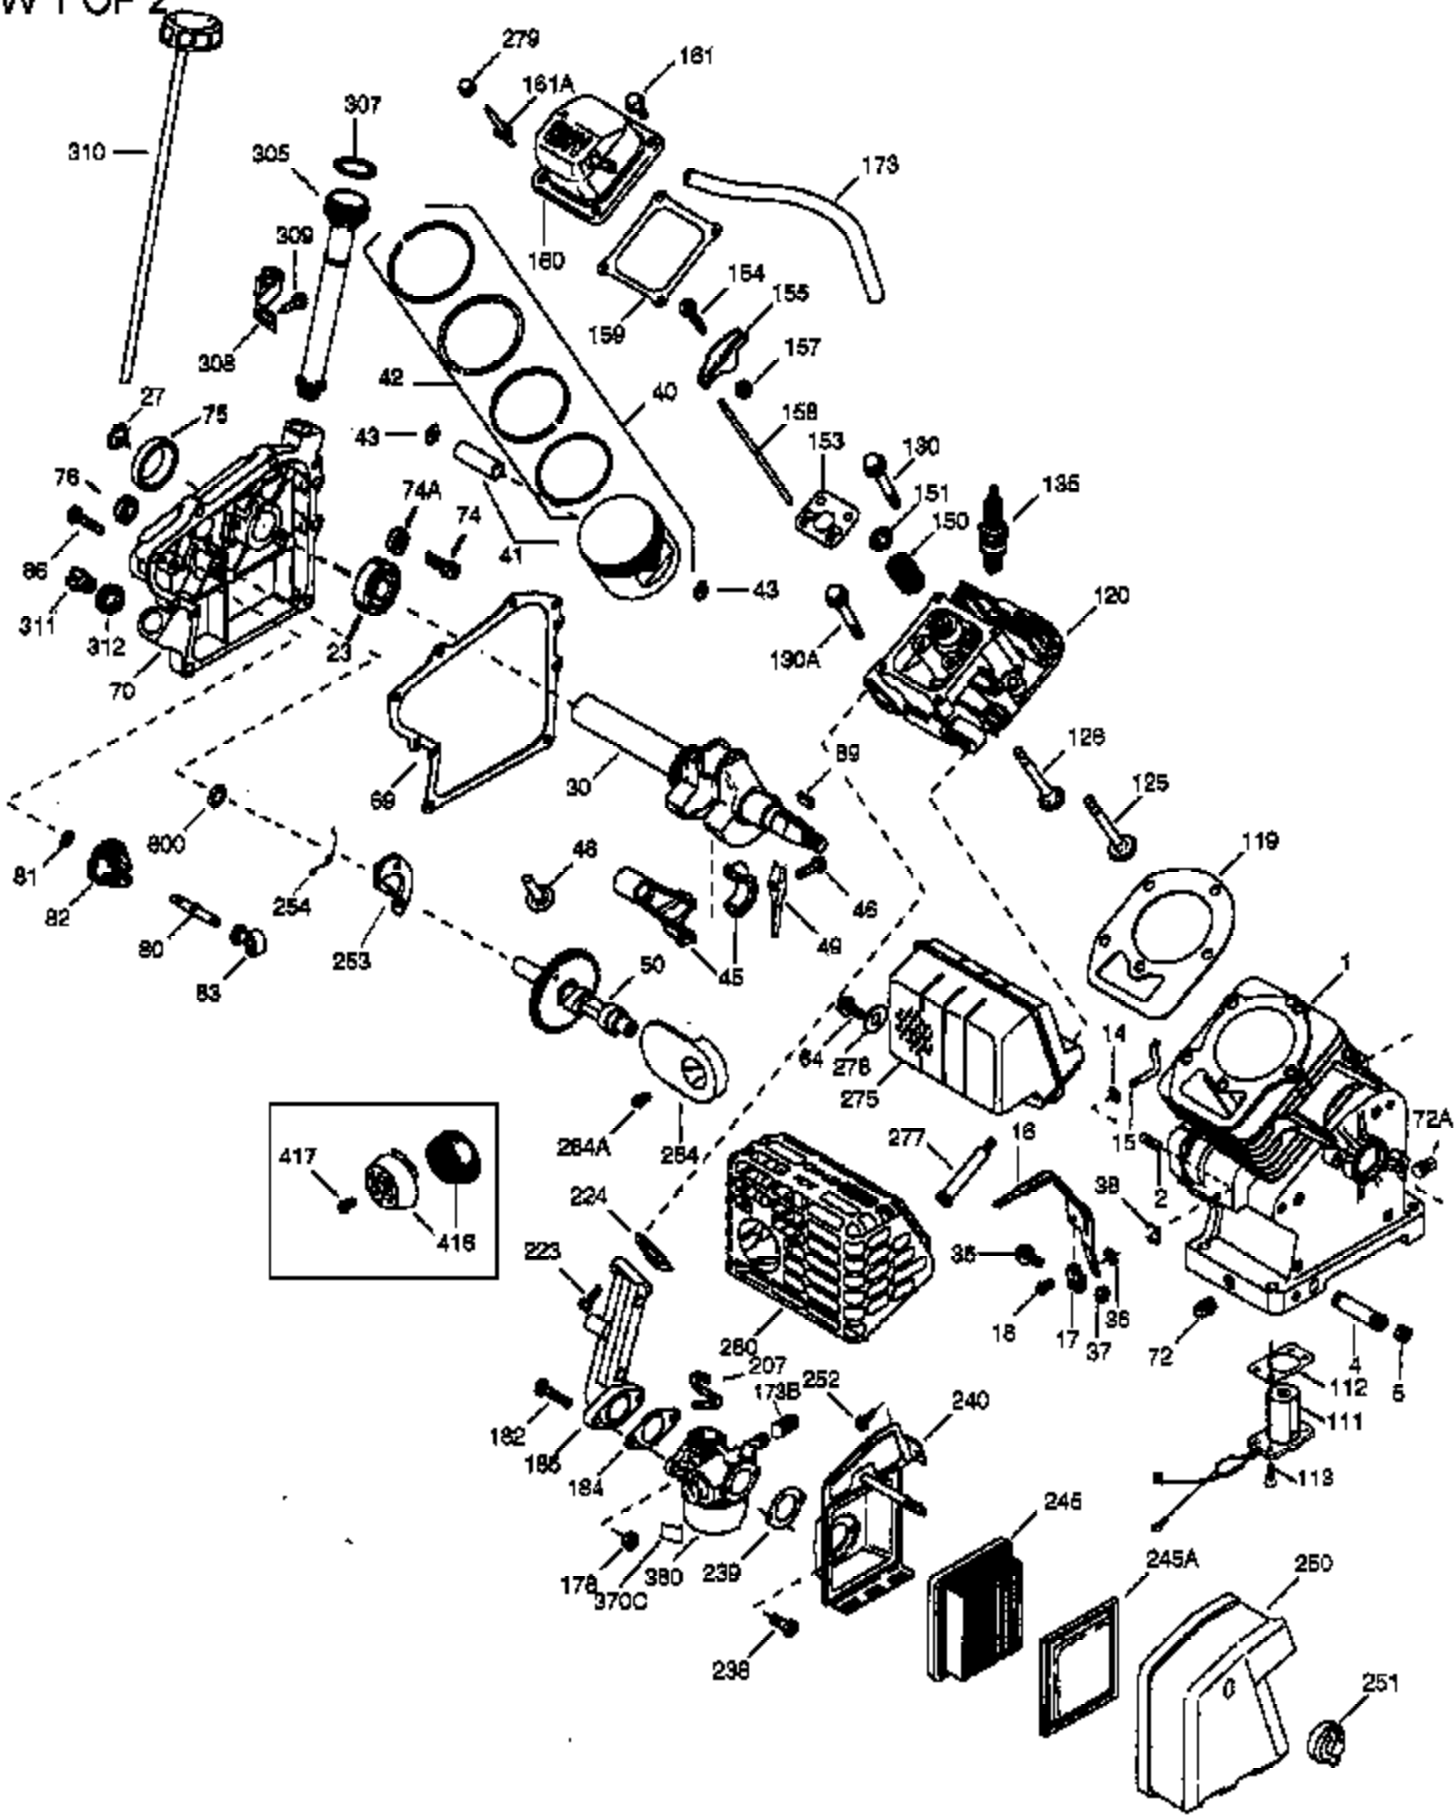

VIEW 1 OF 2

An inset diagram showing two small circular components, labeled 416 and 417, which are likely valve seals or O-rings.

Ref #	Part Number	Qty	Description
	1 36718	1	Cylinder (Incl. 2, 20 & 72)
	2 26727	2	Dowel Pin
	14 28277	1	Washer
	15 30589	1	Governor Rod
	16 36618	1	Governor Lever
	17 36700	1	Governor Lever Clamp
	18 650548	1	Screw, 8-32 x 5/16"
	30 34745	1	Crankshaft
	35 29826	1	Screw, 10-32 x 3/4"
	36 29918	1	Lock Washer
	37 29216	1	Lock Nut, 10-32
	38 29642	1	Retaining Ring
	40 40004	1	Piston, Pin & Ring Set (Std.)
	40 40005	1	Piston, Pin & Ring Set (.010" OS)
	41 36070	1	Piston & Pin Ass'y. (Std.) (Incl. 43)
	41 36071	1	Piston & Pin Ass'y. (.010" OS) (Incl. 43)
	42 40006	1	Ring Set (Std.)
	42 40007	1	Ring Set (.010" OS)
	43 20381	2	Piston Pin Retaining Ring
	45 32875A	1	Connecting Rod Ass'y. (Incl. 46 & 49)
	46 32610A	2	Connecting Rod Bolt
	48 35616	2	Valve Lifter
	49 36611	1	Oil Dipper
	50 36620	1	Camshaft (Machined)
	64 650738	1	Screw, 1/4-20 x 5/8"
	69 36624	1	* Cylinder Cover Gasket
	70 36761	1	Cylinder Cover (Incl. 75 thru 83 & 31 1)
	72 27642	1	Oil Drain Plug
	75 28460	1	Oil Seal
	80 30574A	1	Governor Shaft
	81 30590A	1	Washer
	82 30591	1	Governor Gear Ass'y. (Incl. 81)
	83 36057	1	Governor Spool
	86 650488	8	Screw, 1/4-20 x 1-1/4"
	89 610961	1	Flywheel Key
	119 36719	1	* Cylinder Head Gasket
	120 36721	1	Cylinder Head
	125 36471	1	Exhaust Valve (Std.) (Incl. 151)
	125 36472	1	Exhaust Valve (1/32" OS) (Incl. 151)
	126 37711	1	Intake Valve (Std.) (Incl. 151)
	126 29315C	1	Intake Valve (1/32" OS) (Incl. 151)
	130A 650999	1	Screw, 5/16-18 x 2-41/64"
	130 650912	4	Screw, 5/16-18 x 1-1/2"
	135 34645	1	Resistor Spark Plug (RN4C)
	150 31672	2	Valve Spring
	151 31673	2	Valve Spring Cap
	153 36649	1	Push Rod Guide
	154 650913	2	Rocker Arm Stud
	155 35624A	2	Rocker Arm
	157 650914	2	Nut, 1/4-28
	158 36629	2	Push Rod
	159 35626	1	* Rocker Arm Cover Gasket
	160 36630A	1	Rocker Arm Cover
	161 651008	4	Screw, 1/4-20 x 31/64"
	173B 36858	1	Breather Fitting Cap Plug
	173 36675	1	Breather Tube
	178 650852	2	Nut, 1/4-20
	182 650451	2	Screw, 1/4-20 x 1"