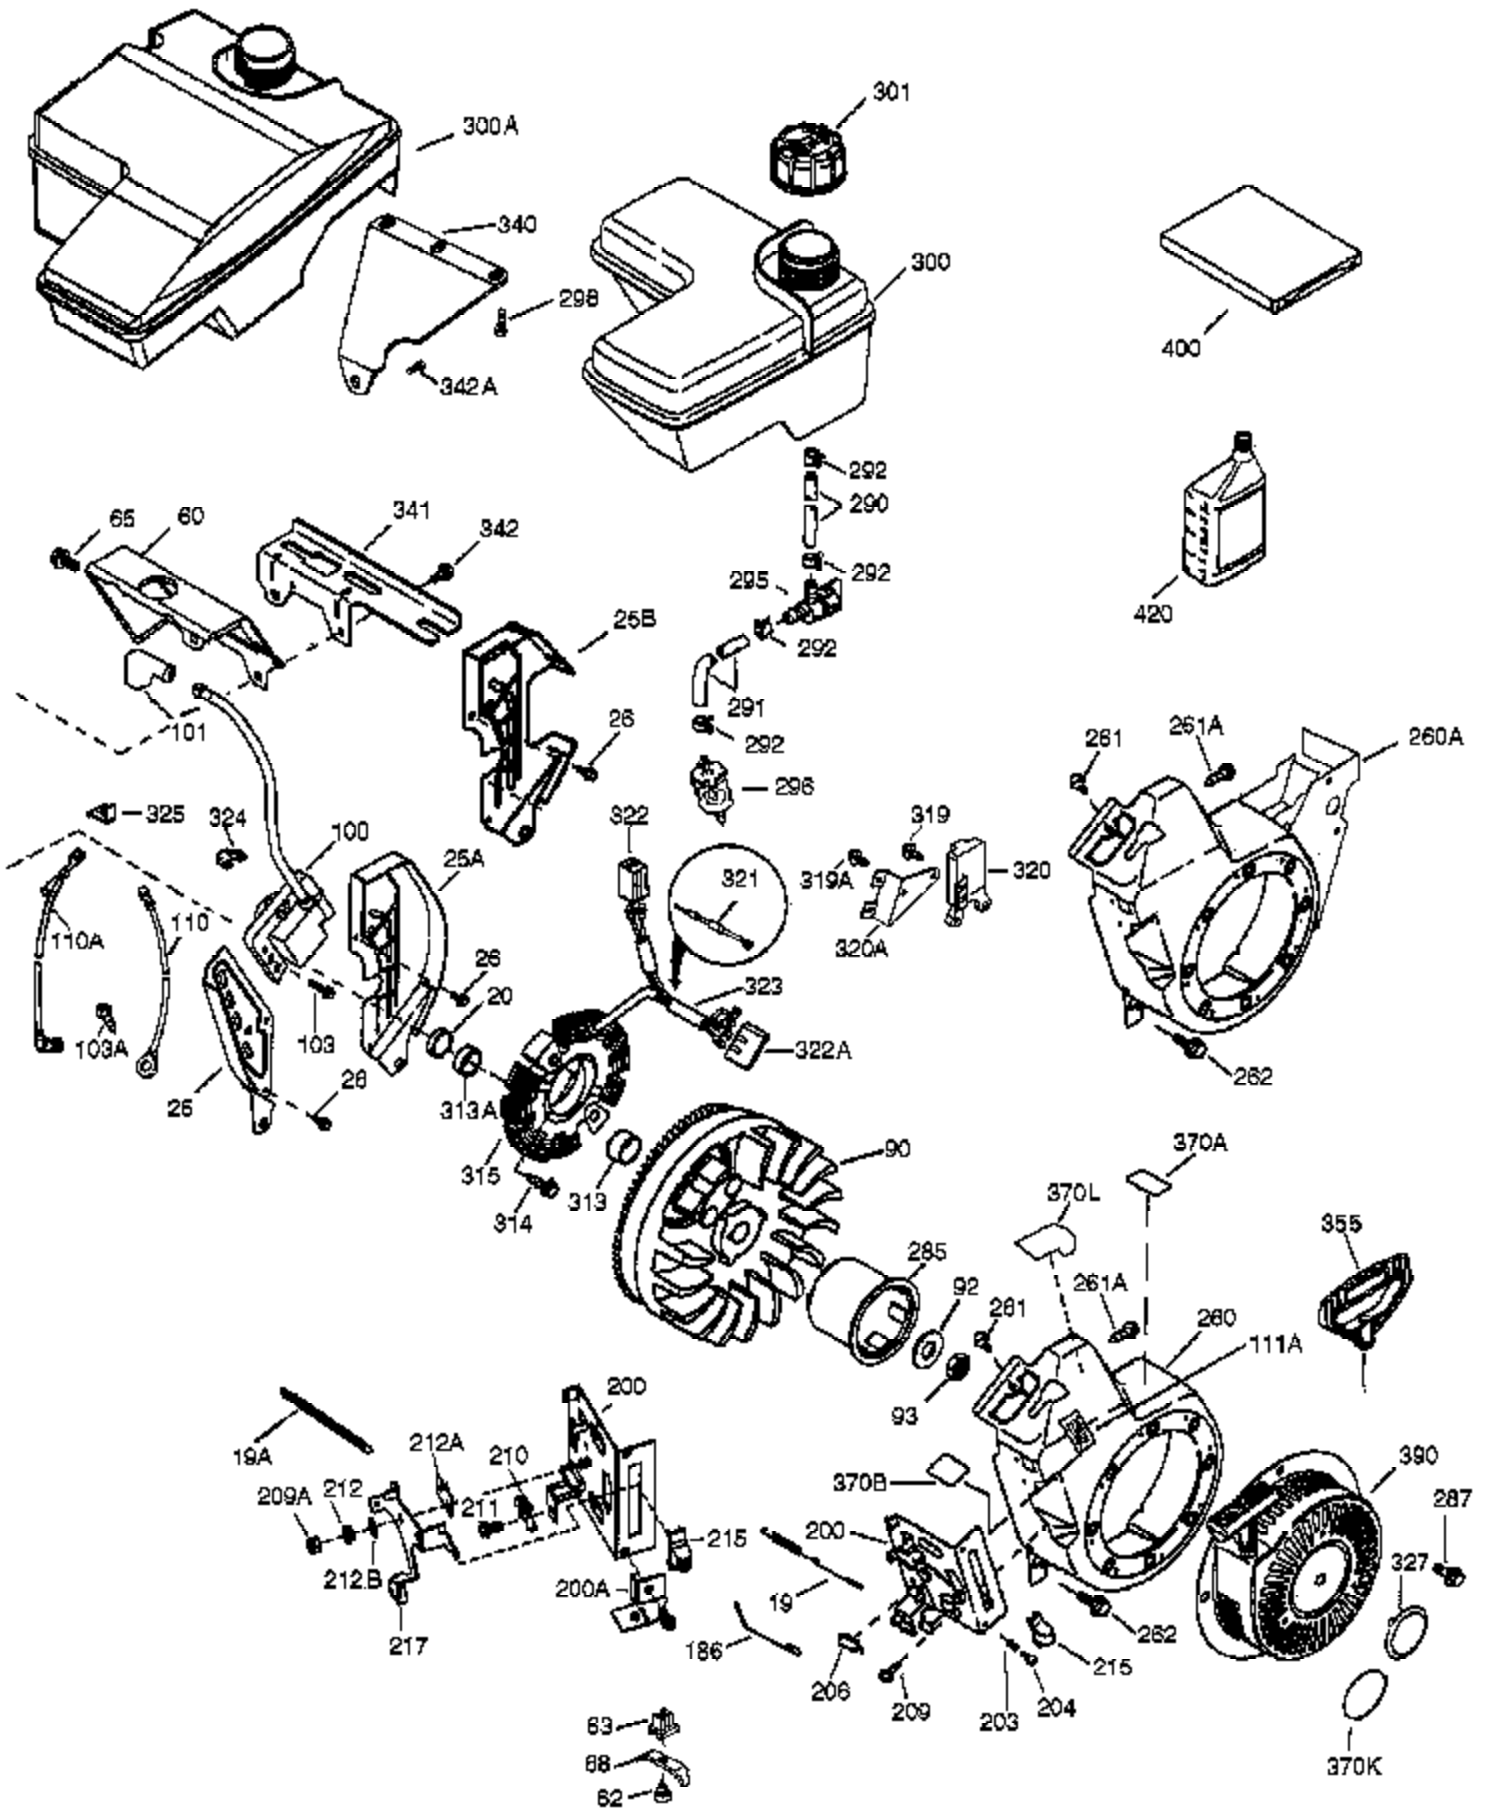

Ref #	Part Number	Qty	Description
19	36710	1	Extension Spring
20	32600	1	Oil Seal
25A	36622	1	Air Baffle (Right)
25	36621	1	Air Baffle (Left)
26	30200	1	Screw, 10-24 x 9/16"
60	36623	1	Blower Housing Extension
62	650760	1	Screw, 8-32 x 3/8"
63	28545	1	Grommet
65	30200	1	Screw, 10-24 x 9/16"
68	33356	1	Ground Terminal
83	36057	1	Governor Spool
90	611205	1	Flywheel
92	650815	1	Belleville Washer
93	650816	1	Flywheel Nut
100	34443A	1	Solid State Ignition
101	610118	1	Spark Plug Cover
103	651007	2	Screw, Torx T-15, 10-24 x 15/16"
110	36679A	1	Ground Wire
186	36711	1	Governor Link
200	36736	1	Control Bracket (Incl. 206 & 215)
206	610973	1	Terminal
209	650821	1	Screw, 10-32 x 1/2"
215	36638	1	Control Knob
260	36864	1	Blower Housing
261A	650821	2	Screw, 10-32 x 1/2"
261	651008	1	Screw, 1/4-20 x 31/64"
262	651008	2	Screw, 1/4-20 x 31/64"
285	35985B	1	Starter Cup
287	0	4	Rivet (Can be purchased locally)
290	30705	1	Fuel Line
292	26460	2	Fuel Line Clamp
300	36863	1	Fuel Tank (Incl. 292 & 301)
301	36246	1	Fuel Cap
313	34080	1	Spacer
325	29443	1	Wire Clip
341	36644	1	Fuel Tank Bracket
342	651010	2	Screw, 1/4-20 x 7/8"
370A	36261	1	Lubrication Decal
370B	33107	1	Speed Control Decal
390	590736	1	Rewind Starter
400	36720	1	* Gasket Set (Incl. items marked PK in notes) Incl. (1) each of 26756, 27272A, 29673, 35626, 36581, 36624, 36719