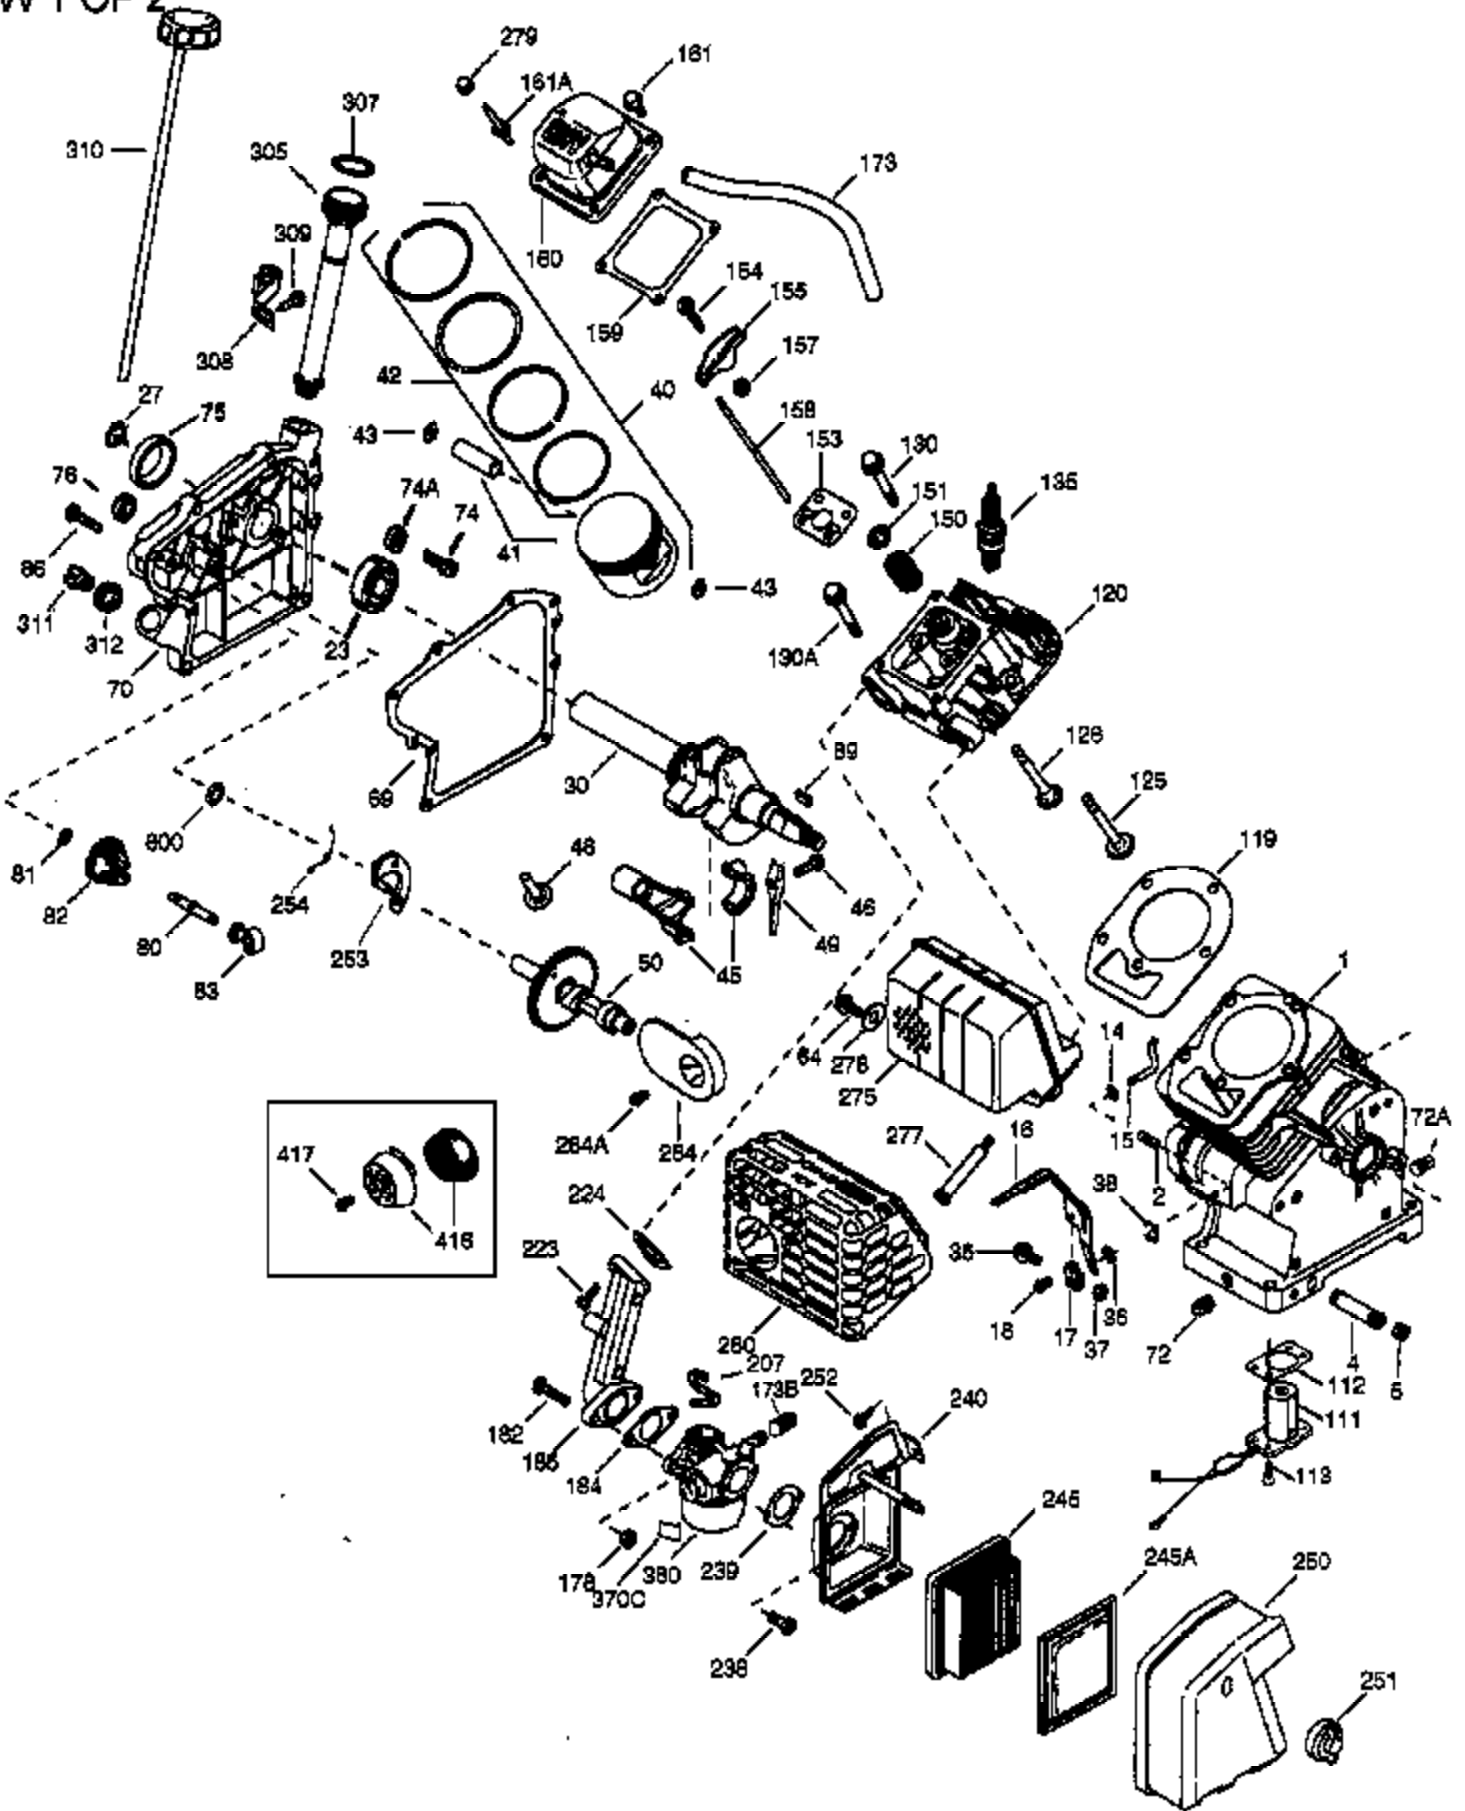

VIEW 1 OF 2

Ref #	Part Number	Qty	Description
	1 36718	1	Cylinder (Incl. 2, 20 & 72)
	2 26727	2	Dowel Pin
	4 32678	1	Oil Drain Extension
	5 30969	1	Extension Cap
	14 28277	1	Washer
	15 30589	1	Governor Rod
	16 36618	1	Governor Lever
	17 36700	1	Governor Lever Clamp
	18 650548	1	Screw, 8-32 x 5/16"
	30 36831	1	Crankshaft
	35 29826	1	Screw, 10-32 x 3/4"
	36 29918	1	Lock Washer
	37 29216	1	Lock Nut, 10-32
	38 29642	1	Retaining Ring
	40 40004	1	Piston, Pin & Ring Set (Std.)
	40 40005	1	Piston, Pin & Ring Set (.010" OS)
	41 36070	1	Piston & Pin Ass'y. (Std.) (Incl. 43)
	41 36071	1	Piston & Pin Ass'y. (.010" OS) (Incl. 43)
	42 40006	1	Ring Set (Std.)
	42 40007	1	Ring Set (.010" OS)
	43 20381	2	Piston Pin Retaining Ring
	45 32875A	1	Connecting Rod Ass'y. (Incl. 46 & 49)
	46 32610A	2	Connecting Rod Bolt
	48 35616	1	Valve Lifter
	49 36611	1	Oil Dipper
	50 36725	1	Camshaft
	64 651015	1	Screw, 1/4-20 x 1-1/8"
	69 36624	1	* Cylinder Cover Gasket
	70 36724	1	Cylinder Cover (Incl. 75 thru 83)
	72 27642	1	Oil Drain Plug
	75 27897	1	Oil Seal
	76 30318	1	Oil Seal
	80 30574A	1	Governor Shaft
	81 30590A	1	Washer
	82 30591	1	Governor Gear Ass'y. (Incl. 81)
	83 36057	1	Governor Spool
	86 650488	8	Screw, 1/4-20 x 1-1/4"
	89 610961	1	Flywheel Key
	119 36719	1	* Cylinder Head Gasket
	120 36721	1	Cylinder Head
	125 36471	1	Exhaust Valve (Std.) (Incl. 151)
	125 36472	1	Exhaust Valve (1/32" OS) (Incl. 151)
	126 37711	1	Intake Valve (Std.) (Incl. 151)
	126 29315C	1	Intake Valve (1/32" OS) (Incl. 151)
	130A 650999	1	Screw, 5/16-18 x 2-41/64"
	130 650912	4	Screw, 5/16-18 x 1-1/2"
	135 34645	1	Resistor Spark Plug (N4C)
	150 31672	2	Valve Spring
	151 31673	2	Valve Spring Cap
	153 36649	1	Push Rod Guide
	154 650913	2	Rocker Arm Stud
	155 35624A	2	Rocker Arm
	157 650914	2	Nut, 1/4-28
	158 36629	2	Push Rod
	159 35626	1	* Rocker Arm Cover Gasket
	160 36630A	1	Rocker Arm Cover
	161 651008	2	Screw, 1/4-20 x 31/64"
	161A 651012	2	Stud