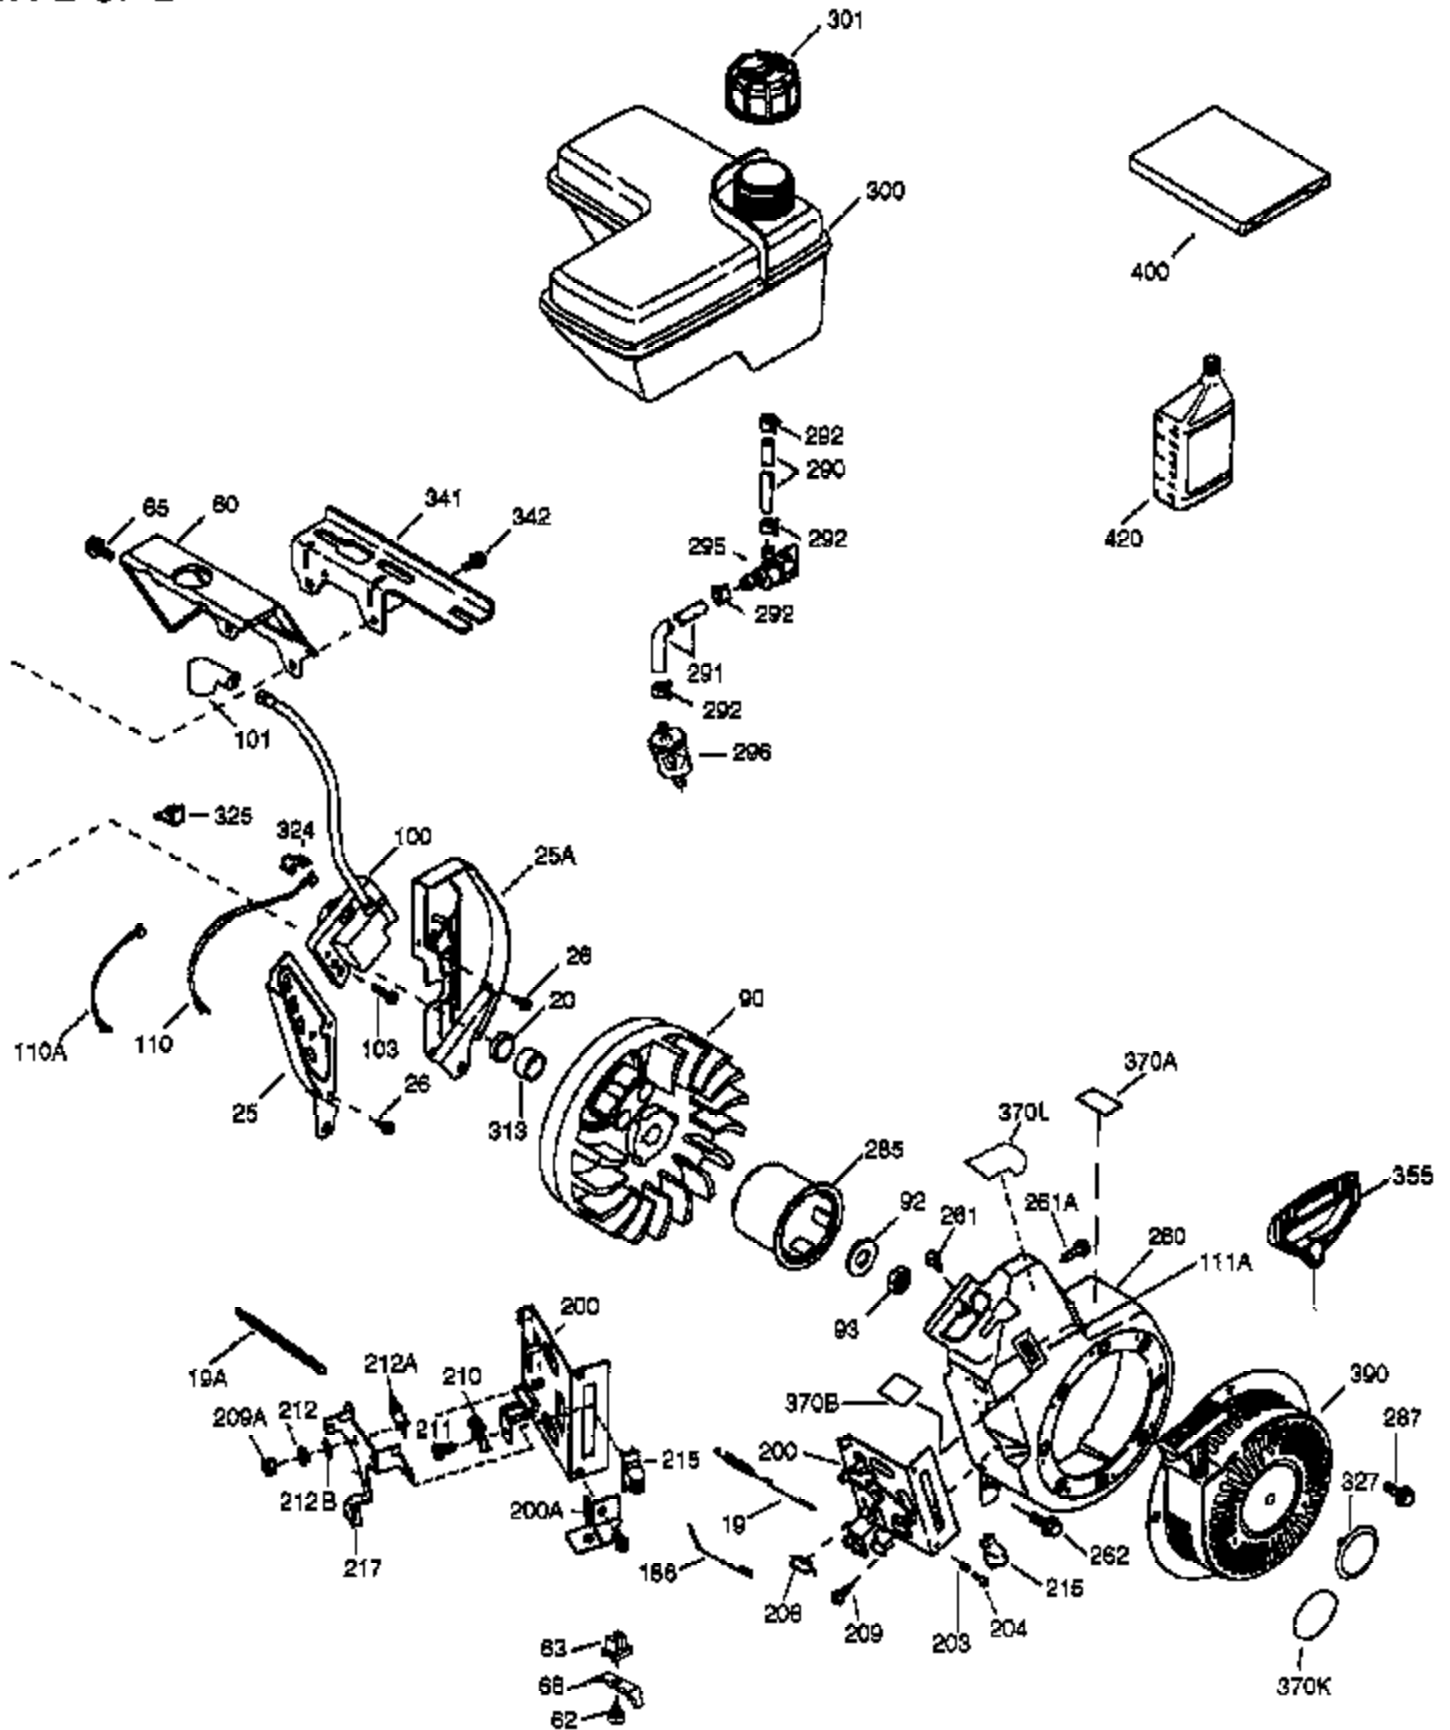

VIEW 2 OF 2

Ref #	Part Number	Qty	Description
19	36710	1	Extension Spring
20	32600	1	Oil Seal
25	36621	1	Air Baffle (Left)
25A	36622	1	Air Baffle (Right)
26	30200	1	Screw, 10-24 x 9/16"
60	36623	1	Blower Housing Extension
62	650760	1	Screw, 8-32 x 3/8"
63	28545	1	Grommet
65	30200	1	Screw, 10-24 x 9/16"
68	33356	1	Ground Terminal
90	611205	1	Flywheel
92	650815	1	Belleville Washer
93	650816	1	Flywheel Nut
100	34443A	1	Solid State Ignition
101	610118	1	Spark Plug Cover
103	651007	2	Screw, Torx T-15, 10-24 x 15/16"
110	36054	1	Ground Wire
110A	36681	1	Ground Wire
186	36711	1	Governor Link
200	36712	1	Control Bracket (Incl. 206 & 215)
206	610973	1	Terminal
209	650821	2	Screw, 10-32 x 1/2"
215	36638	1	Control Knob
260	36753	1	Blower Housing
261A	650821	1	Screw, 10-32 x 1/2"
261	651008	1	Screw, 1/4-20 x 31/64"
262	651008	2	Screw, 1/4-20 x 31/64"
285	35985B	1	Starter Cup
287	0	4	Rivet (Can be purchased locally)
290	30705	1	Fuel Line
292	26460	2	Fuel Line Clamp
300	36752	1	Fuel Tank (Incl. 290 & 301)
301	36246	1	Fuel Cap
313	34080	1	Spacer
324	33177	1	Terminal
325	29443	1	Wire Clip
341	36644	1	Fuel Tank Bracket
342	651010	1	Screw, 1/4-20 x 7/8"
370B	33107	1	Speed Control Decal
370A	36261	1	Lubrication Decal
390	590736	1	Rewind Starter
400	36720	1	* Gasket Set (Incl. items marked PK in notes) Incl. (1) each of 26756, 27272A, 29673, 35626, 36581, 36624, 36719