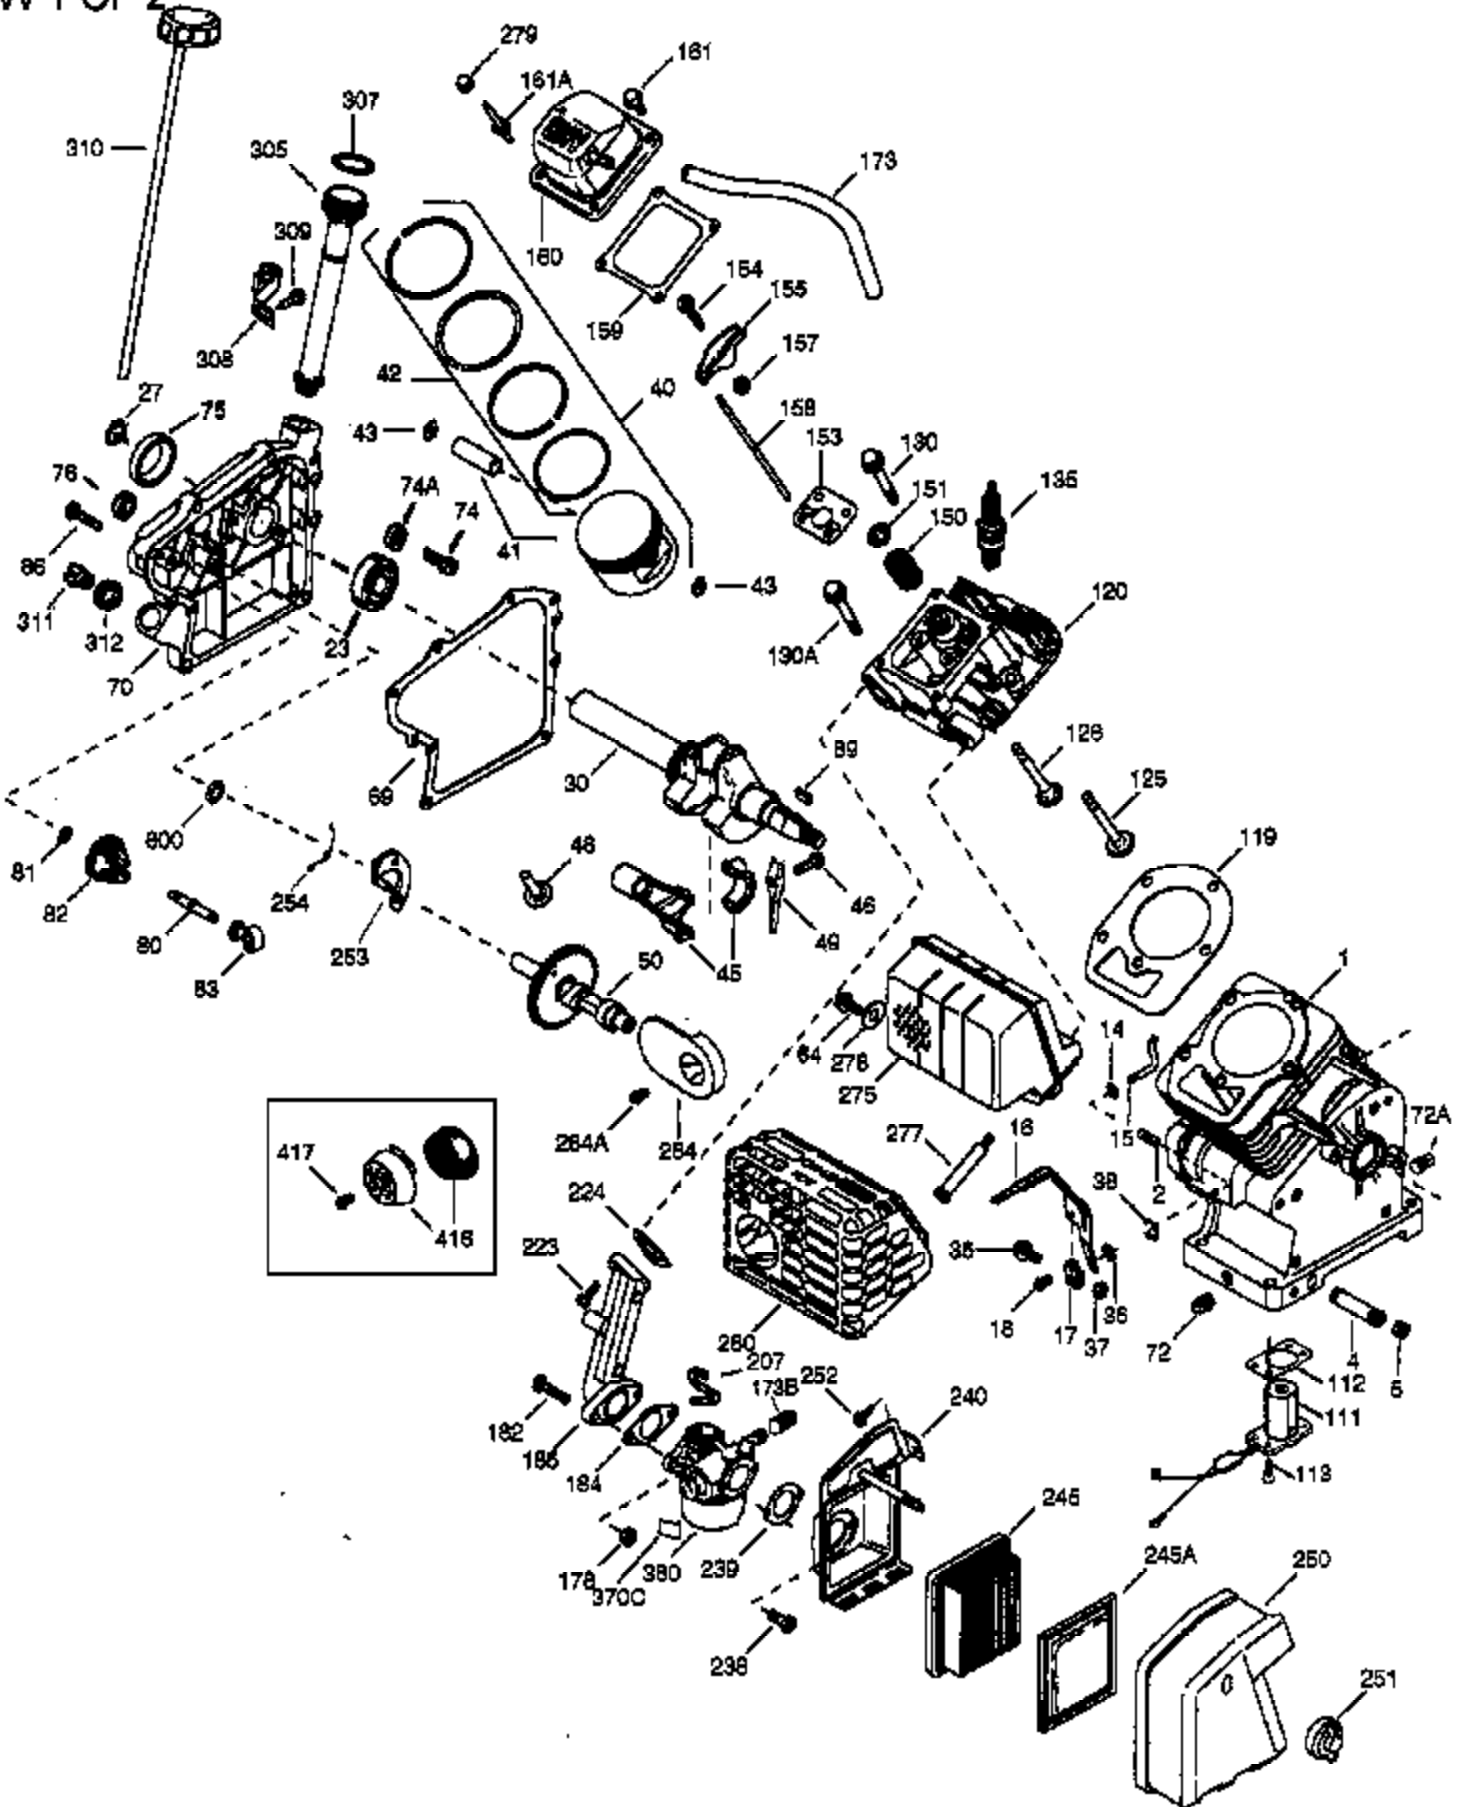

VIEW 1 OF 2

Ref #	Part Number	Qty	Description
	1 36718	1	Cylinder (Incl. 2, 20 & 72)
	2 26727	2	Dowel Pin
	14 28277	1	Washer
	15 30589	1	Governor Rod
	16 36618	1	Governor Lever
	17 36700	1	Governor Lever Clamp
	18 651028	1	Screw, Torx T-15, 8-32 x 3/8"
	30 34740	1	Crankshaft
	35 29826	1	Screw, 10-32 x 3/4"
	36 29918	1	Lock Washer
	37 29216	1	Lock Nut, 10-32
	38 29642	1	Retaining Ring
	40 40004	1	Piston, Pin & Ring Set (Std.)
	40 40005	1	Piston, Pin & Ring Set (.010" OS)
	41 36070	1	Piston & Pin Ass'y. (Std.) (Incl. 43)
	41 36071	1	Piston & Pin Ass'y. (.010" OS) (Incl. 43)
	42 40006	1	Ring Set (Std.)
	42 40007	1	Ring Set (.010" OS)
	43 20381	2	Piston Pin Retaining Ring
	45 32875A	1	Connecting Rod Ass'y. (Incl. 46 & 49)
	46 32610A	2	Connecting Rod Bolt
	48 35616	2	Valve Lifter
	49 36611	1	Oil Dipper
	50 36620	1	Camshaft (Machined)
	64 650738	1	Screw, 1/4-20 x 5/8"
	69 36624	1	* Cylinder Cover Gasket
	70 36625	1	Cylinder Cover (Incl. 75 thru 83 & 31 1)
	72 28582	1	Oil Drain Plug
	75 27897	1	Oil Seal
	80 30574A	1	Governor Shaft
	81 30590A	1	Washer
	82 30591	1	Governor Gear Ass'y. (Incl. 81)
	83 36057	1	Governor Spool
	86 650488	8	Screw, 1/4-20 x 1-1/4"
	89 610961	1	Flywheel Key
	119 36719	1	* Cylinder Head Gasket
	120 36721	1	Cylinder Head
	125 36471	1	Exhaust Valve (Std.) (Incl. 151)
	125 36472	1	Exhaust Valve (1/32" OS) (Incl. 151)
	126 37711	1	Intake Valve (Std.) (Incl. 151)
	126 29315C	1	Intake Valve (1/32" OS) (Incl. 151)
	130A 650999	1	Screw, 5/16-18 x 2-41/64"
	130 650912	4	Screw, 5/16-18 x 1-1/2"
	135 34645	1	Resistor Spark Plug (N4C)
	150 31672	2	Valve Spring
	151 31673	2	Valve Spring Cap
	153 36649	1	Push Rod Guide
	154 650913	2	Rocker Arm Stud
	155 35624A	2	Rocker Arm
	157 650914	2	Nut, 1/4-28
	158 36629	2	Push Rod
	159 35626	1	* Rocker Arm Cover Gasket
	160 36630A	1	Rocker Arm Cover
	161 651008	4	Screw, 1/4-20 x 31/64"
	173 36675	1	Breather Tube
	178 650852	2	Nut, 1/4-20
	182 650451	2	Screw, 1/4-20 x 1"
	184 26756	1	* Carburetor To Intake Pipe Gasket