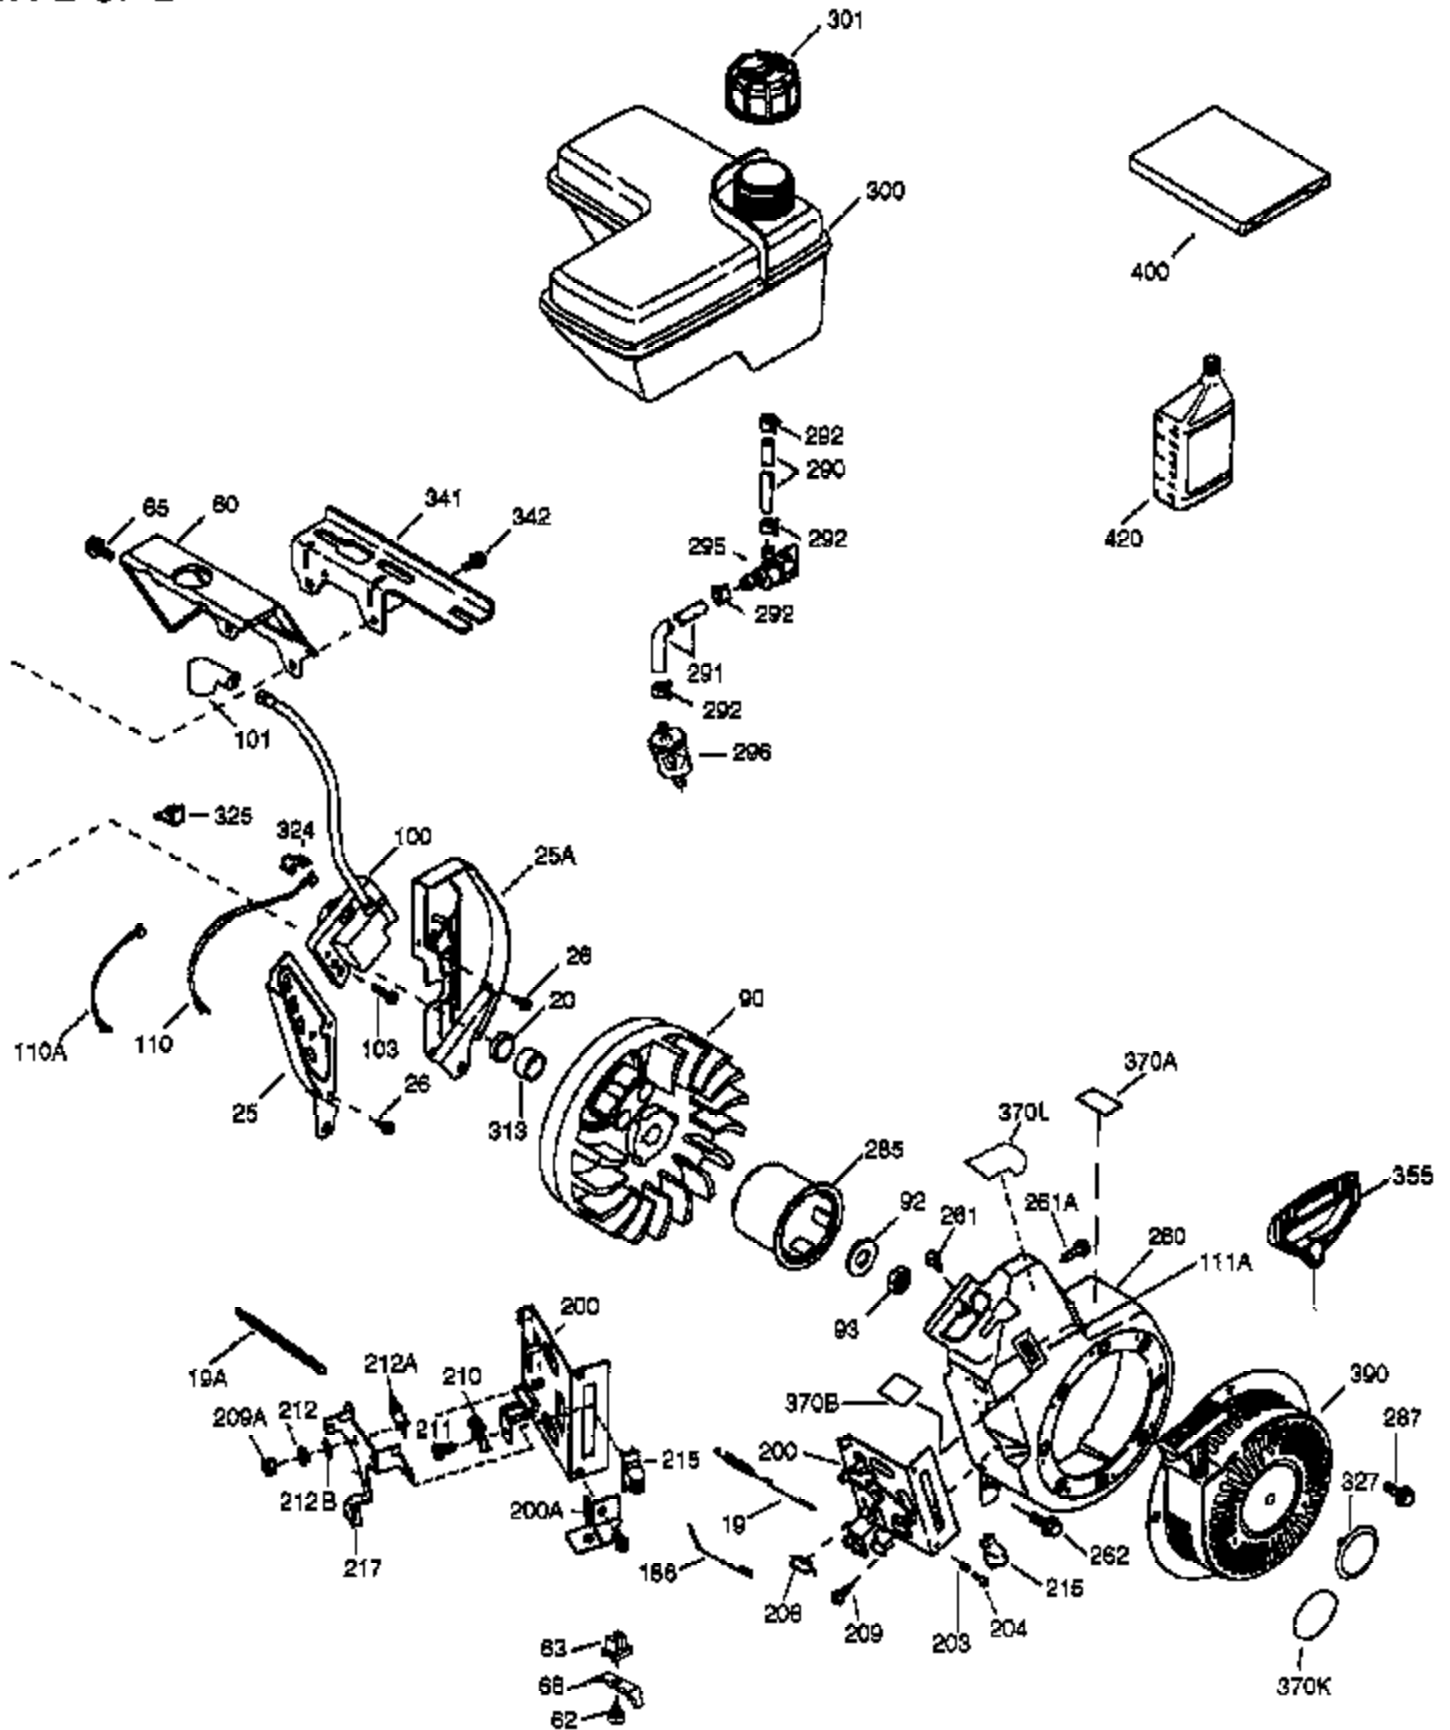

VIEW 2 OF 2

Ref #	Part Number	Qty	Description
19	36710	1	Extension Spring
20	32600	1	Oil Seal
25A	36622	1	Air Baffle (Right)
25	36621	1	Air Baffle (Left)
26	30200	2	Screw, 10-24 x 9/16"
60	36623	1	Blower Housing Extension
65	30200	1	Screw, 10-24 x 9/16"
90	611205	1	Flywheel
92	650815	1	Belleville Washer
93	650816	1	Flywheel Nut
100	34443A	1	Solid State Ignition
103	651007	2	Screw, Torx T-15, 10-24 x 15/16"
110	36054	1	Ground Wire
186	36711	1	Governor Link
200	36736	1	Control Bracket (Incl. 206 & 215)
206	610973	1	Terminal
209	650821	2	Screw, 10-32 x 1/2"
215	36638	1	Control Knob
260	36864	1	Blower Housing
261A	650821	1	Screw, 10-32 x 1/2"
261	651008	1	Screw, 1/4-20 x 31/64"
262	651008	2	Screw, 1/4-20 x 31/64"
285	35985B	1	Starter Cup
287	0	4	Rivet (Can be purchased locally)
290	30705	1	Fuel Line
292	26460	2	Fuel Line Clamp
300	36863	1	Fuel Tank
301	36246	1	Fuel Cap
313	34080	1	Spacer
325	29443	1	Wire Clip
341	36644	1	Fuel Tank Bracket
342	651010	2	Screw, 1/4-20 x 7/8"
370K	36695	1	Starter Decal
370A	36261	1	Lubrication Decal
370B	33107	1	Speed Control Decal
390	590736	1	Rewind Starter
400	36720	1	* Gasket Set (Incl. items marked PK i n notes) Incl. (1) each of 26756, 27272A, 29673, 35626, 36581, 36624, 36719
420	730225	1	SAE 30 4-Cycle Engine Oil (Quart)