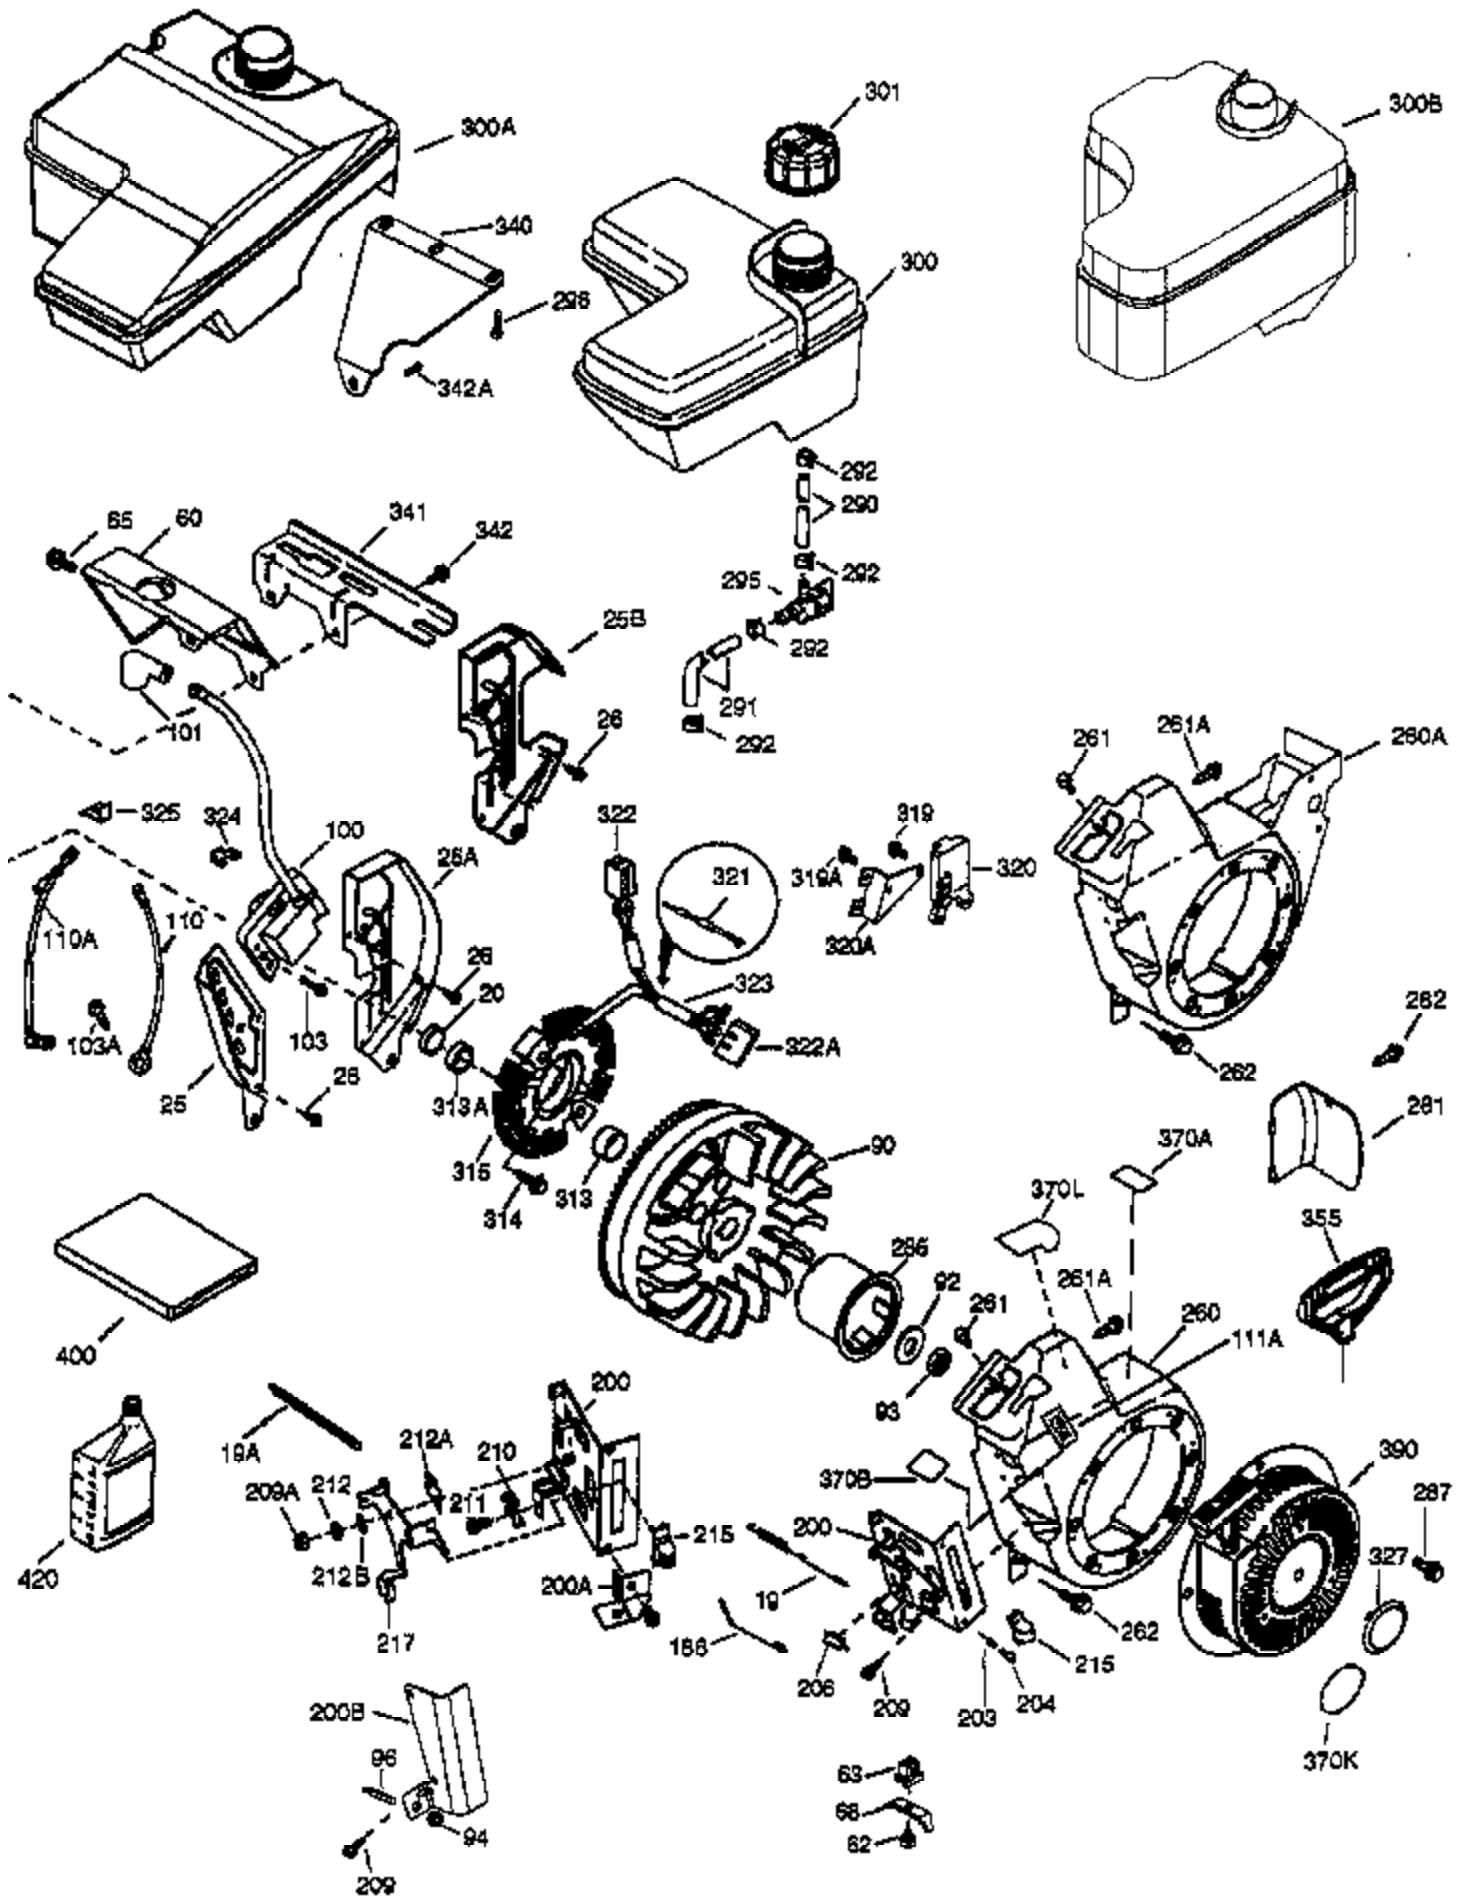

Ref #	Part Number	Qty	Description
19	37111	1	Extension Spring
20	32600	1	Oil Seal
25A	36622	1	Air Baffle (Right)
25	36621	1	Air Baffle (Left)
26	30200	1	Screw, 10-24 x 9/16"
60	36623A	1	Blower Housing Extension
65	30200	1	Screw, 10-24 x 9/16"
90	611205	1	Flywheel
92	650815	1	Belleville Washer
93	650816	1	Flywheel Nut
100	34443B	1	Solid State Ignition
101	610118	1	Spark Plug Cover
103	651007	2	Screw, Torx T-15, 10-24 x 15/16"
110	36767	1	Ground Wire
111A	611223	1	Low Oil Indicator Light
186	36711	1	Governor Link
200	36736	1	Control Bracket (Incl. 206 & 215)
206	610973	1	Terminal
209	650821	1	Screw, 10-32 x 1/2"
215	36638	1	Control Knob
260	36864	1	Blower Housing
261A	650821	2	Screw, 10-32 x 1/2"
261	651008	1	Screw, 1/4-20 x 31/64"
262	651008	2	Screw, 1/4-20 x 31/64"
285	35985B	1	Starter Cup
287	0	4	Rivet (Can be purchased locally)
290	30705	1	Fuel Line
292	26460	2	Fuel Line Clamp
300	36863	1	Fuel Tank (Incl. 292 & 301)
301	36246	1	Fuel Cap
313	34080	1	Spacer
325	29443	1	Wire Clip
341	36644	1	Fuel Tank Bracket
342	651010	2	Screw, 1/4-20 x 7/8"
370A	36261	1	Identification Decal
370B	35703	1	Speed Control Decal
370K	36695	1	Starter Decal
370L	36771	1	Oil Sensor Decal
390	590736	1	Rewind Starter (NOTE: This engine could have been built with 590748 starter.)
400	36720	1	* Gasket Set (Incl. items marked PK in notes) Incl. (1) each of 26756, 27272A, 29673, 35626, 36581, 36624, 36719
420	730225	1	SAE 30 4-Cycle Engine Oil (Quart)