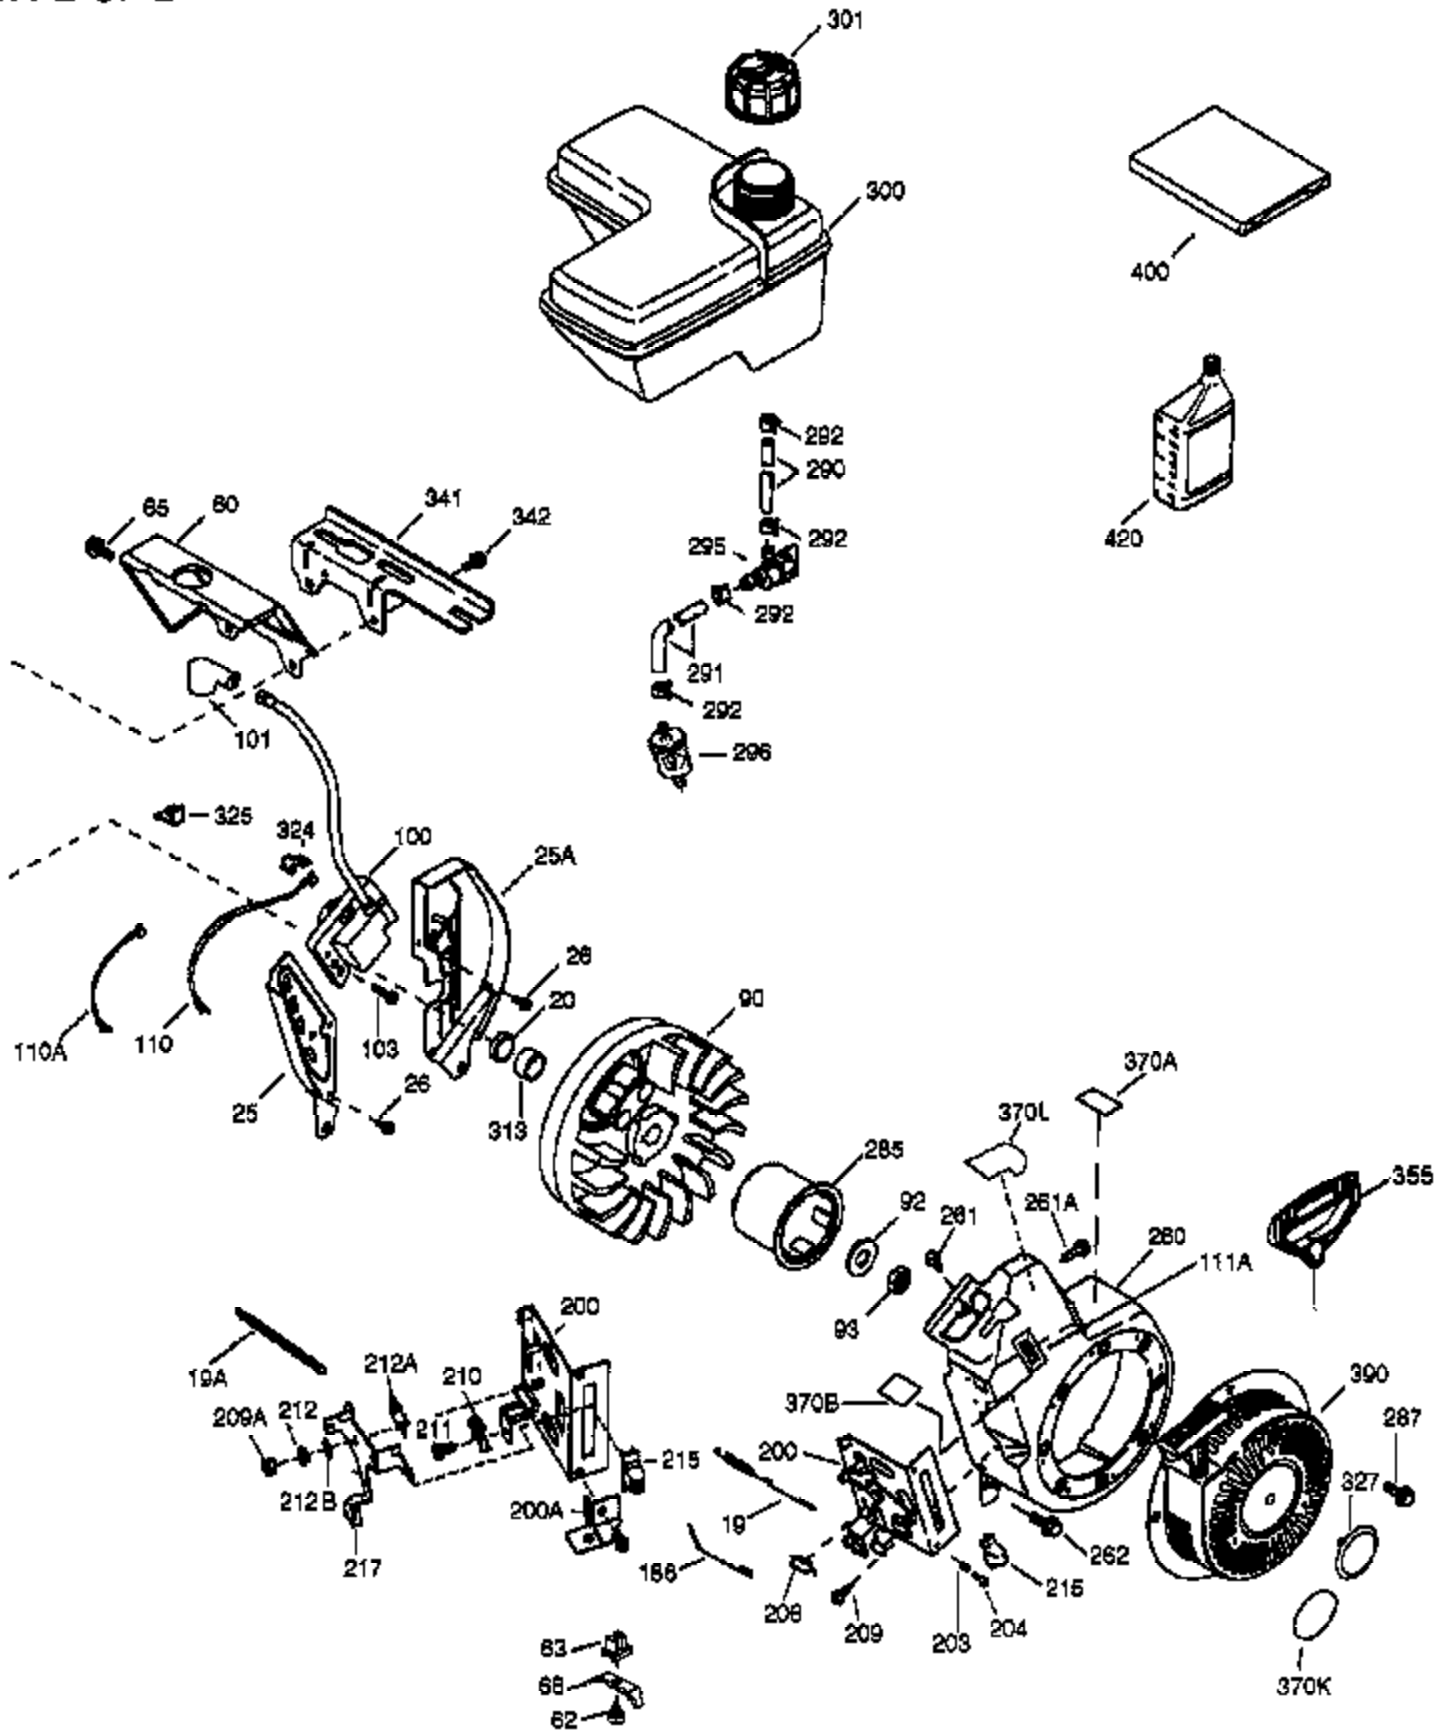

VIEW 2 OF 2

Ref #	Part Number	Qty	Description
19	36710	1	Extension Spring
20	32600	1	Oil Seal
25A	36622	1	Air Baffle (Right)
25	36621	1	Air Baffle (Left)
26	30200	2	Screw, 10-24 x 9/16"
60	36623	1	Blower Housing Extension
65	30200	1	Screw, 10-24 x 9/16"
90	611205	1	Flywheel
92	650815	1	Belleville Washer
93	650816	1	Flywheel Nut
100	34443A	1	Solid State Ignition
103	651007	2	Screw, Torx T-15, 10-24 x 15/16"
110	36767	1	Ground Wire
111A	611212	1	Low Oil Indicator Light
186	36711	1	Governor Link
200	36736	1	Control Bracket (Incl. 206 & 215)
206	610973	1	Terminal
209	650821	2	Screw, 10-32 x 1/2"
215	36638	1	Control Knob
260	36864	1	Blower Housing
261A	650821	1	Screw, 10-32 x 1/2"
261	651008	1	Screw, 1/4-20 x 31/64"
262	651008	2	Screw, 1/4-20 x 31/64"
285	35985B	1	Starter Cup
287	0	4	Rivet (Can be purchased locally)
290	30705	1	Fuel Line
292	26460	2	Fuel Line Clamp
300	36752	1	Fuel Tank (Incl. 292 & 301)
301	36246	1	Fuel Cap
313	34080	1	Spacer
325	29443	1	Wire Clip
341	36644	1	Fuel Tank Bracket
342	651010	2	Screw, 1/4-20 x 7/8"
370K	36695	1	Starter Decal
370L	36771	1	Oil Sensor Decal
370B	33107	1	Speed Control Decal
370A	36261	1	Lubrication Decal
390	590736	1	Rewind Starter
400	36720	1	* Gasket Set (Incl. items marked PK i n notes) Incl. (1) each of 26756, 27272A, 29673, 35626, 36581, 36624, 36719
420	730225	1	SAE 30 4-Cycle Engine Oil (Quart)