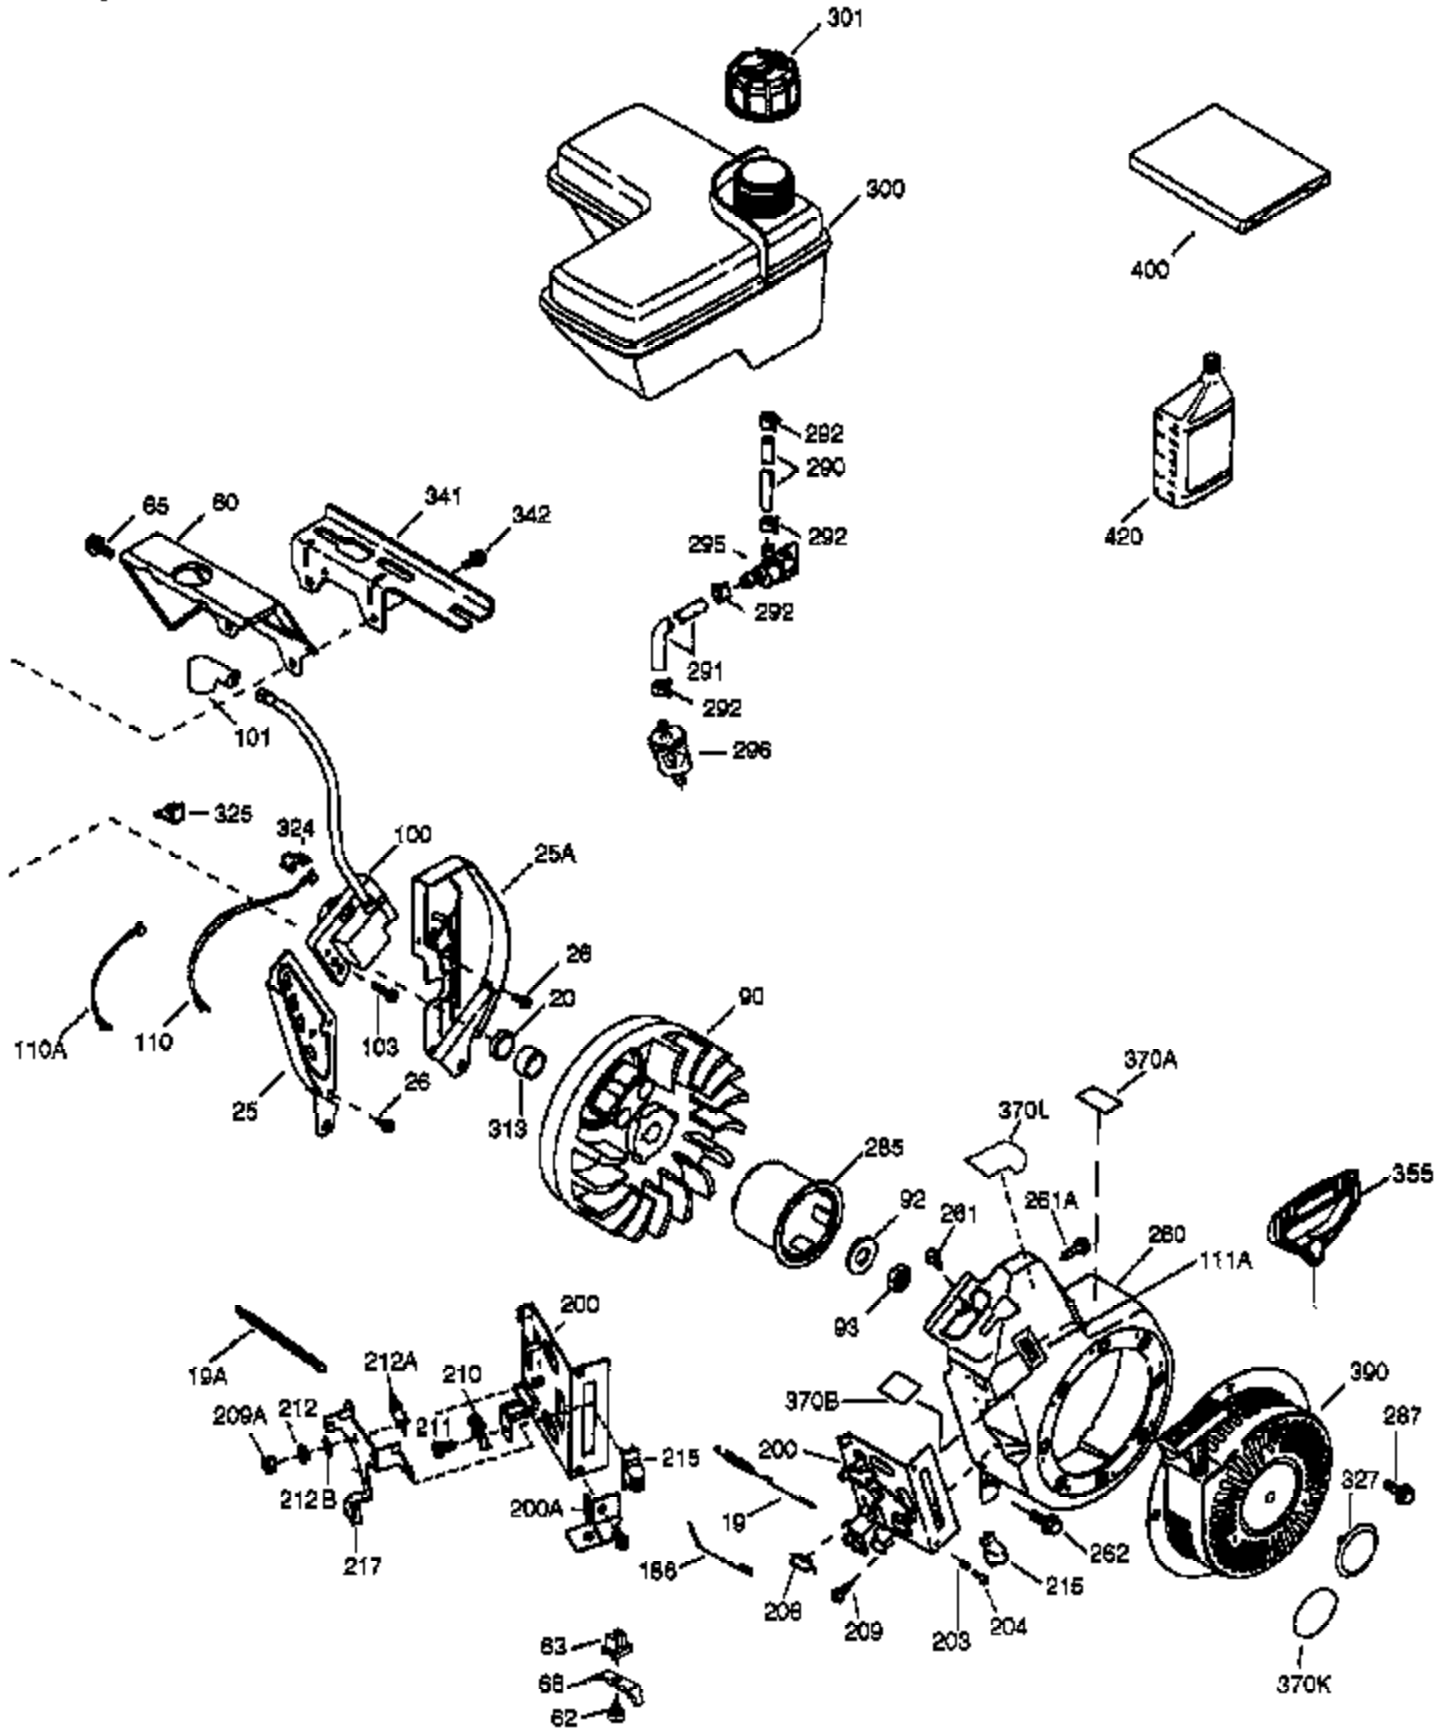

VIEW 2 OF 2

Ref #	Part Number	Qty	Description
19	36750	1	Extension Spring
20	32600	1	Oil Seal
23	36732	1	Ball Bearing
25A	36622	1	Air Baffle (Right)
25	36621	1	Air Baffle (Left)
26	30200	1	Screw, 10-24 x 9/16"
60	36623	1	Blower Housing Extension
65	30200	1	Screw, 10-24 x 9/16"
90	611205	1	Flywheel
92	650815	1	Belleville Washer
93	650816	1	Flywheel Nut
100	34443A	1	Solid State Ignition
101	610118	1	Spark Plug Cover
103	651007	2	Screw, Torx T-15, 10-24 x 15/16"
110	36767	1	Ground Wire
111A	611212	1	Low Oil Indicator Light
200	36747	1	Control Bracket (Incl. 203, 204, 206 & 215)
203	31342	1	Compression Spring
204	650549	1	Screw, 5-40 x 7/16"
206	610973	1	Terminal
209	650821	2	Screw, 10-32 x 1/2"
215	36638	1	Control Knob
260	36864	1	Blower Housing
261	651008	1	Screw, 1/4-20 x 31/64"
261A	650821	1	Screw, 10-32 x 1/2"
262	651008	2	Screw, 1/4-20 x 31/64"
285	35985B	1	Starter Cup
287	651008	4	Screw, 1/4-20 x 31/64"
290	30705	1	Fuel Line
292	26460	2	Fuel Line Clamp
300	36863	1	Fuel Tank (Incl. 292 & 301)
301	36754	1	Fuel Cap
313	34080	1	Spacer
325	29443	1	Wire Clip
341	36644	1	Fuel Tank Bracket
342	651010	2	Screw, 1/4-20 x 7/8"
370A	36261	1	Lubrication Decal
370K	36695	1	Starter Decal
370L	36771	1	Oil Sensor Decal
370B	33107	1	Speed Control Decal
390	590704	1	Rewind Starter
400	36720	1	* Gasket Set (Incl. items marked PK in notes) Incl. (1) each of 26756, 27272A, 29673, 35626, 36581, 36624, 36719
420	730225	1	SAE 30 4-Cycle Engine Oil (Quart)