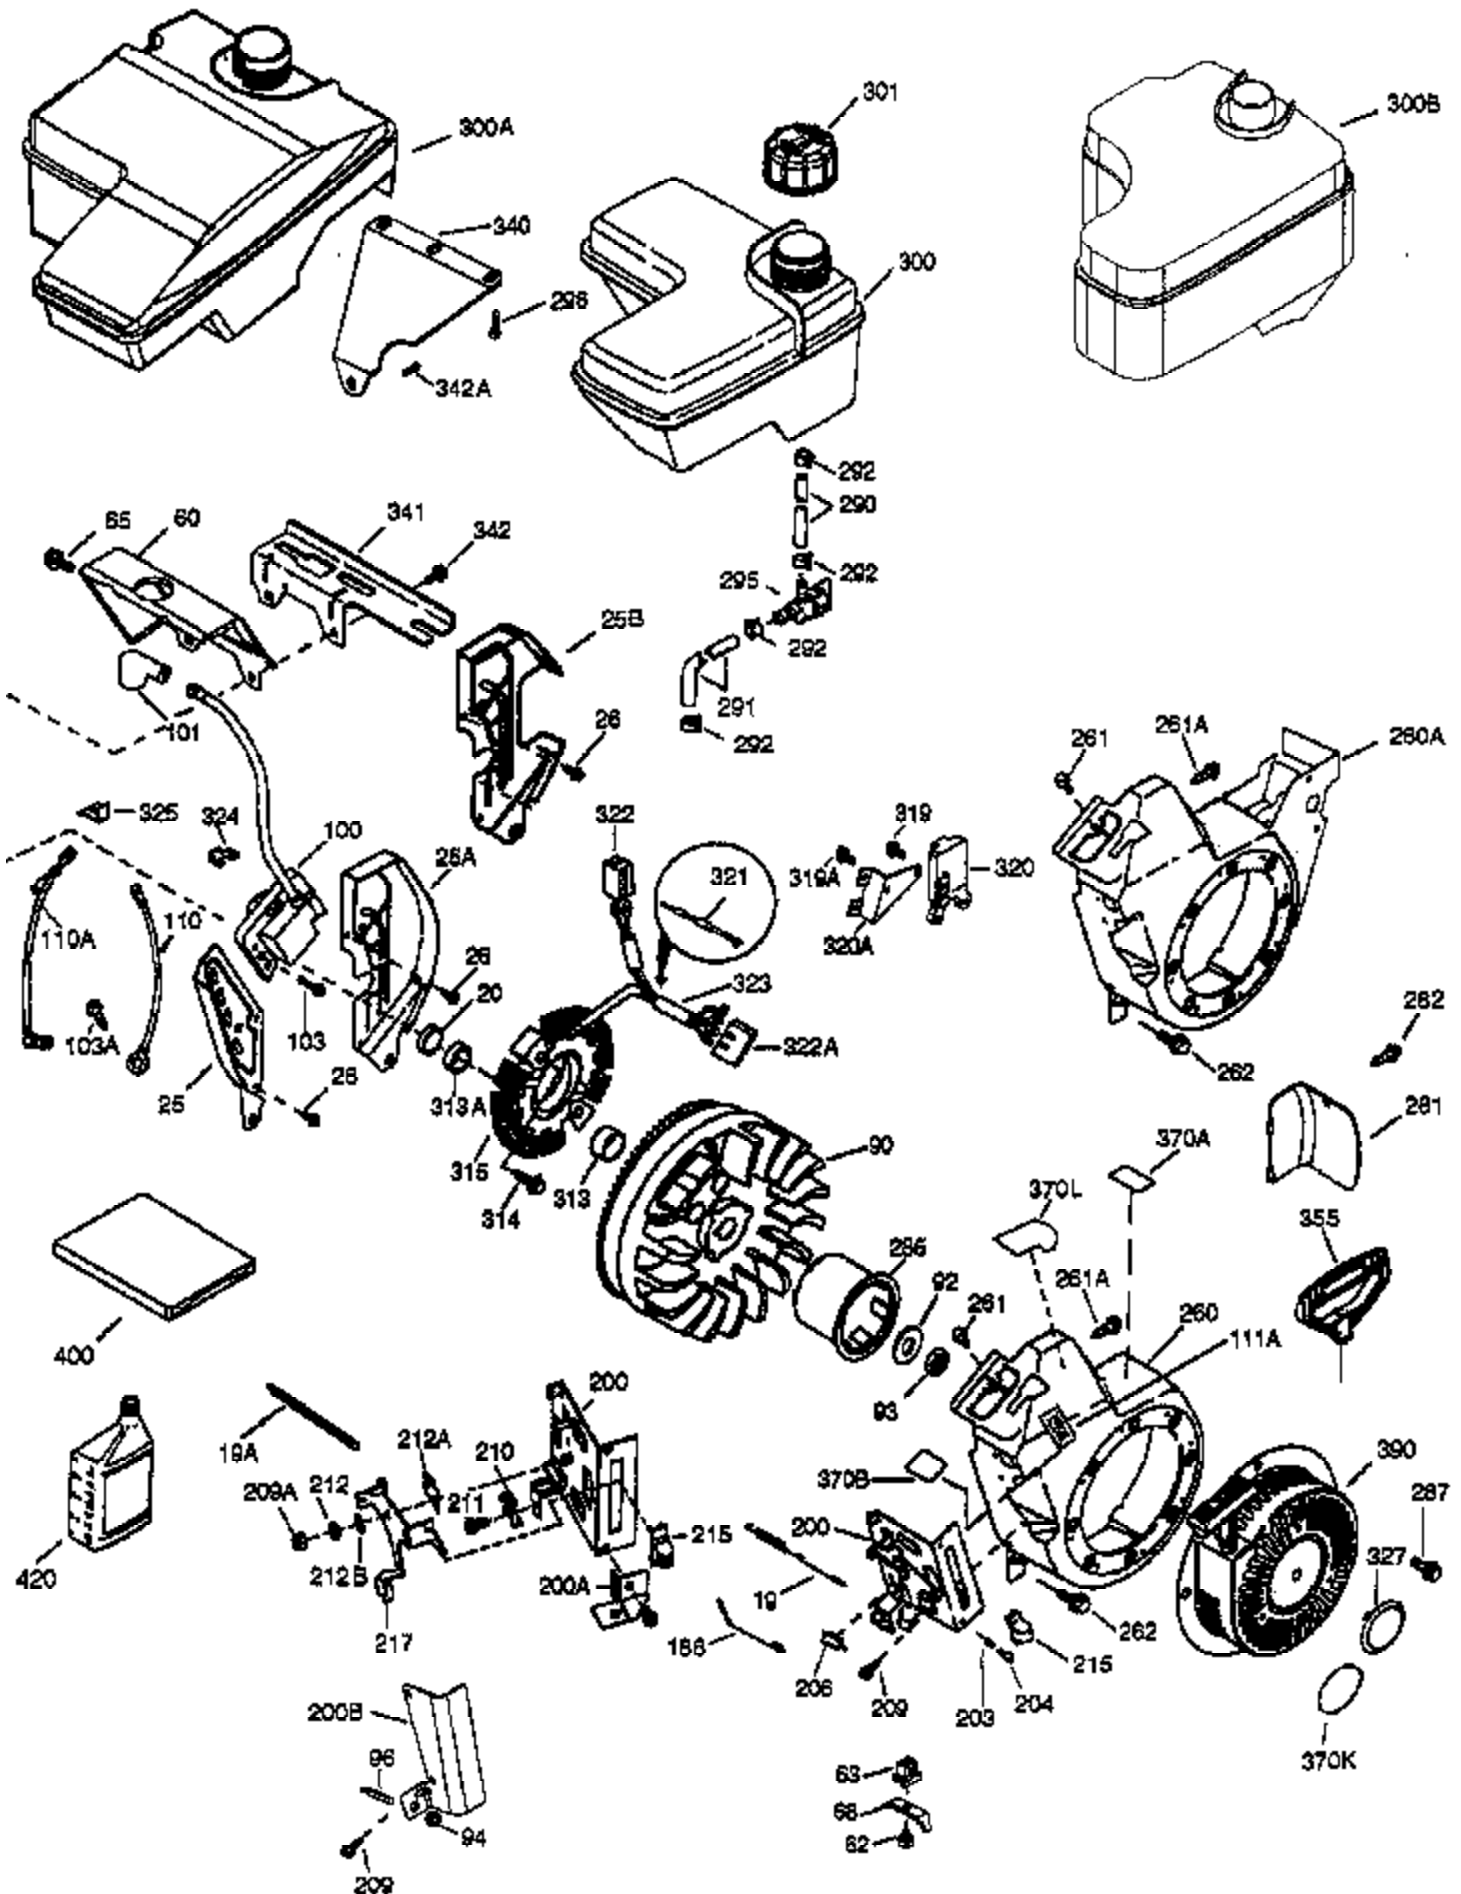

Ref #	Part Number	Qty	Description
19	36710	1	Extension Spring
19A	36741	1	Extension Spring
20	32600	1	Oil Seal
25	36621	1	Air Baffle (Left)
25A	36622	1	Air Baffle (Right)
26	30200	1	Screw, 10-24 x 9/16"
60	36623A	1	Blower Housing Extension
62	650760	1	Screw, 8-32 x 3/8"
63	28545	1	Grommet
65	30200	1	Screw, 10-24 x 9/16"
68	33356	1	Ground Terminal
90	611205	1	Flywheel
92	650815	1	Belleville Washer
93	650816	1	Flywheel Nut
100	34443B	1	Solid State Ignition
101	610118	1	Spark Plug Cover
103	651007	2	Screw, Torx T-15, 10-24 x 15/16"
110	36681	1	Ground Wire
186	36711	1	Governor Link
200	36740A	1	Control Bracket (Incl. 19A, 210 & 211)
200A	37249	1	Control Bracket
209	650821	1	Screw, 10-32 x 1/2"
210	27793	1	Conduit Clip
211	28942	2	Screw, 10-32 x 3/8"
260	36864	1	Blower Housing
261A	650821	2	Screw, 10-32 x 1/2"
261	651008	1	Screw, 1/4-20 x 31/64"
262	651008	2	Screw, 1/4-20 x 31/64"
285	35985B	1	Starter Cup
287	651008	4	Screw, 1/4-20 x 31/64"
290	30705	1	Fuel Line
292	26460	2	Fuel Line Clamp
300	37048	1	Fuel Tank
301	36754	1	Fuel Cap
313	34080	1	Spacer
325	29443	1	Wire Clip
341	36644	1	Fuel Tank Bracket
342	651010	2	Screw, 1/4-20 x 7/8"
370A	36261	1	Lubrication Decal
370K	36695	1	Starter Decal
390	590746	1	Rewind Starter
400	36720	1	* Gasket Set (Incl. items marked PK i n notes) Incl. (1) each of 26756, 27272A, 29673, 35626, 36581, 36624, 36719
420	730225	1	SAE 30 4-Cycle Engine Oil (Quart)